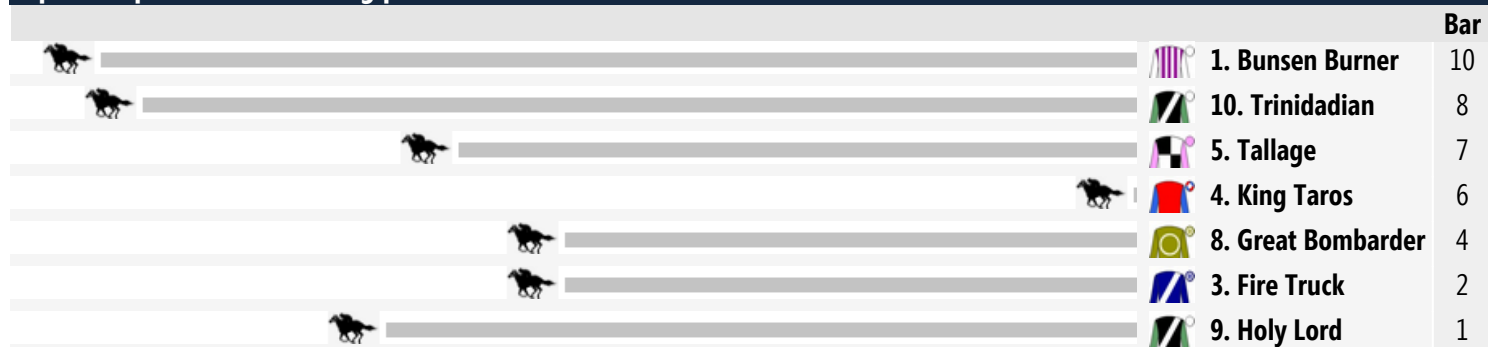

Race 7 Mitchelton Wines BM64 Handicap 2000m

VIC: 05:05 pm

Prize $15,000. 1st $9,000. 2nd $2,550. 3rd $1,200. 4th $600. 5th $300. 6th $270. 7th $270. 8th $270. 9th $270. 10th $270.

NSW/TAS: 05:05 pm
QLD: 04:05 pm
NT: 03:35 pm
SA: 04:35 pm
WA: 02:05 pm

Rail: True Position Entire Circuit

Straight: 380m.

Circumference: 1800m.

For: No age restriction. Rating Based. BenchMark 64. No sex restriction. Handicap.

Horse	Jockey	Trainer	Last 10	Career	Prize	W%	P%	Bar	Wgt
1. Bunsen Burner	Luke Londregan	Peter J Clarke	143s021136	14:3-1-3	$37,460	21%	50%	10	59.5
2. Sacred Dream	Brad Rawiller	Robbie Griffiths	1474526519	51:6-7-4	$134,725	12%	33%	SCRATCHED	
3. Fire Truck	Jake Bayliss	Michael Kent	56367s5215	22:2-2-4	$39,230	9%	36%	2	58.5
4. King Taros	Regan Bayliss	Bob Challis	59096s97s4	22:3-1-2	$41,520	14%	27%	6	58.5
5. Tallage (NZ)	Fabian Alesci	Danny Penna	x84s054012	22:3-1-1	$45,260	14%	23%	7	58.5
6. Drinkin'n'dreamin (IRE)	John Keating	Shelley Kirkpatrick	6169s60154	13:2-0-0	$16,820	15%	15%	SCRATCHED	
7. Injunction (NZ)	Thomas Sadler	John Sadler	157s013s33	8:2-0-3	$22,865	25%	63%	SCRATCHED	
8. Great Bombarder	Jacob Rule	Luke Oliver	164s767s06	14:1-0-0	$15,770	7%	7%	4	56.5
9. Holy Lord	Lisa Whelan	Bryce Stanaway	589985s780	30:1-1-1	$24,540	3%	10%	1	54
10. Trinidadian	Cory Parish	Bryce Stanaway	7488039900	28:1-1-4	$19,640	4%	21%	8	54

Speedmap: Predicted settling positions after start

<< Race Direction

Rail Position: True Position Entire Circuit