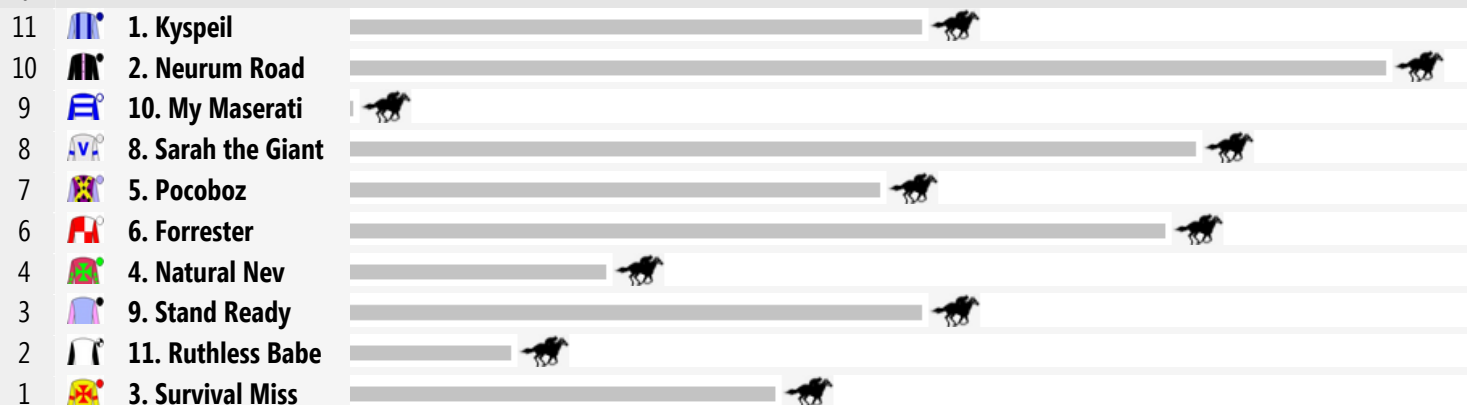

Prize $15,000. 1st $8,200. 2nd $2,900. 3rd $1,425. 4th $675. 5th $425. 6th $275. 7th $275. 8th $275. 9th $275. 10th $275.

Rail: +3m 950m to 250m, cutaway applies

Straight: 310m.

Circumference: 1600m.

For: No age restriction. Rating Based. BenchMark 50. No sex restriction. Handicap.

VIC/TAS: 03:05 pm

QLD: 02:05 pm

NT: 01:35 pm

SA: 02:35 pm

WA: 12:05 pm

Horse	Jockey	Trainer	Last 10	Career	Prize	W%	P%	Bar	Wgt
1. Kyspeil	Matthew Paget	Greg Kilner	3413982236	51:7-3-7	$73,250	14%	33%	11	60
2. Neurum Road	Andrew Adkins (a2)	Andrew Pilling	1785s0s668	34:4-8-3	$47,450	12%	44%	10	59.5
3. Survival Miss	Ms Melinda Graham (a3)	Darren Graham	4601826197	26:2-2-5	$33,570	8%	35%	1	57.5
4. Natural Nev	Noriyuki Masuda (a2)	Steven Phelps	5s09x070s2	19:1-4-1	$24,175	5%	32%	4	56.5
5. Pocoboz	Laura Cheshire	Paul Robbins	967144503s	15:1-0-2	$10,750	7%	20%	7	56.5
6. Forrester	Raymond Spokes	John Hughes	17685s00s2	20:2-3-1	$28,225	10%	30%	6	56
7. Parafire	Priscilla Schmidt	Greg Cornish	500s0079s0	12:1-0-0	$7,250	8%	8%		SCRATCHED
8. Sarah the Giant (NZ)	Ben Looker	Steven Phelps	90	2:0-0-0	$0	0%	0%	8	54
9. Stand Ready	Ms Kasie Stanley (a1.5)	Kevin Nipperess	6830098s70	40:2-4-1	$30,025	5%	18%	3	54
10. My Maserati	Ms Gabrielle Coleman (a1.5)	Stewart Campbell	07845s0604	29:2-3-3	$27,296	7%	28%	9	54
11. Ruthless Babe	Mark Du Plessis	Tom Higgins	0760905s00	43:1-1-1	$17,800	2%	7%	2	54

Speedmap: Predicted settling positions after start

Bar

Rail Position: +3m 950m to 250m, cutaway applies

Race Direction >>