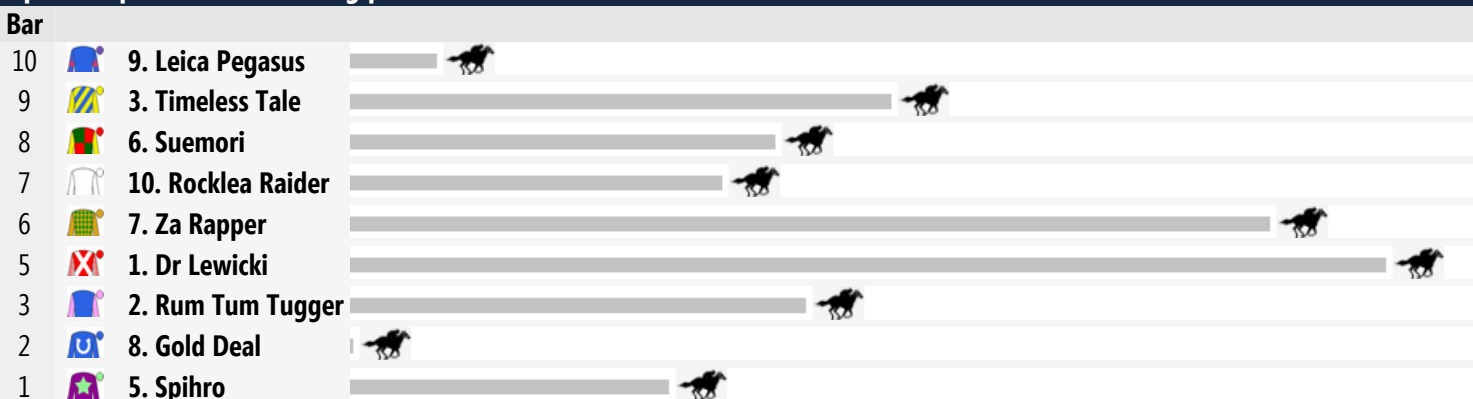

Speedmap: Predicted settling positions after start

Rail Position: +3 metres Entire Course.

Race Direction >>

**1 DR LEWICKI**

4 year old bay mare (female)
Sire Ferocity **Dam** Marmadamah
Breeder Mr N C Stewart
Owners C D Mahaffey, Mrs M L Mahaffey, K J Fjeldsoe, M J Marr & Kemp Racing
 (Mgr: K R Kemp)
Colours Red, White Crossed Sashes, Striped Sleeves