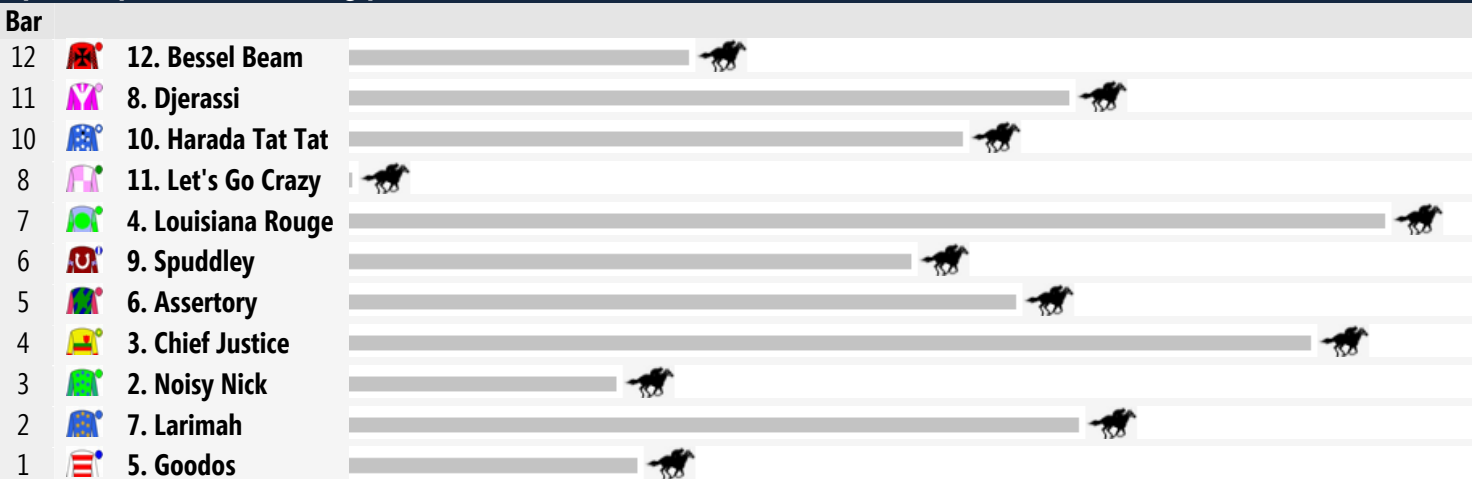

Speedmap: Predicted settling positions after start

Rail Position: True

Race Direction >>

**2 NOISY NICK**

4 year old brown gelding (male)
Sire Clangalang **Dam** Nick the Trick
Breeder Churchill Lodge
Owners R F Graham, T W Duff, Mrs K G Sharpe, J L Gaddy, J D Shelton, A J Cahill,
 B J Cahill, E G Allerdice & B Chant
Colours Lime, Royal Blue Stars, Striped Sleeves, Lime Cap