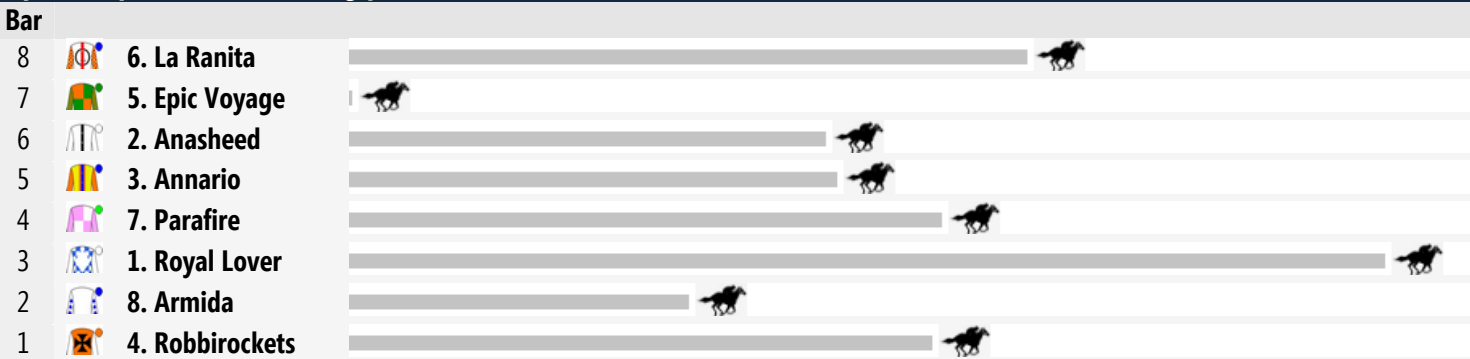

Speedmap: Predicted settling positions after start

Rail Position: True

Race Direction >>

1 ROYAL LOVER

5 year old bay mare (female)
Sire King Cugat **Dam** Cautious Lover
Breeder Mrs J M Summerhayes
Owners D G Martin, R G Moore, C J Williams, P J O'neill & D A Booth
Colours Yellow, Red And Yellow Checked Sleeves And Cap