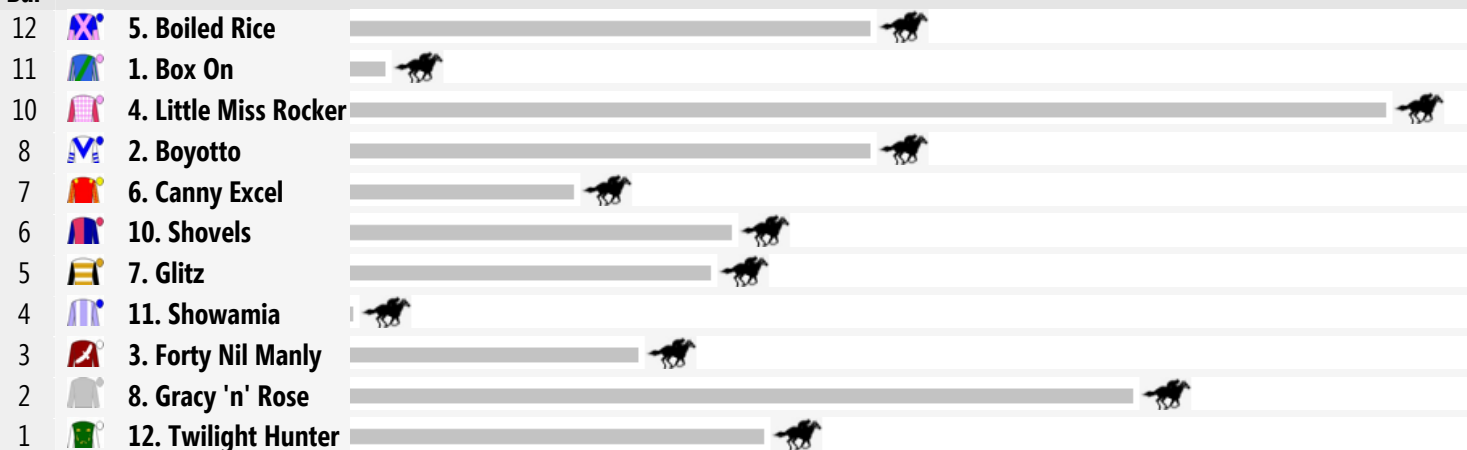

Race 2 MULCAHY LAWYERS 4YO+ MAIDEN HANDICAP 1000m

NSW: 01:38 pm

Prize $15,000. 1st $8,200. 2nd $2,900. 3rd $1,425. 4th $675. 5th $425. 6th $275. 7th $275. 8th $275. 9th $275. 10th $275.

Rail: True

Straight: 310m.

Circumference: 1600m.

For: Four-Years-Old and Upwards. General Handicap. Maiden. No sex restriction. Handicap.

VIC/TAS: 01:38 pm

QLD: 12:38 pm

NT: 12:08 pm

SA: 01:08 pm

WA: 10:38 am

Horse	Jockey	Trainer	Last 10	Career	Prize	W%	P%	Bar	Wgt
1. Box On	Faith Elliott (a2)	Bob Mahon	8	1:0-0-0	$0	0%	0%	11	59
2. Boyotto	Ms Dallas Auckram	Andrew Pilling	9	1:0-0-0	$275	0%	0%	8	59
3. Forty Nil Manly	Ric McMahon	Matthew Dunn	s073s434	6:0-0-2	$2,850	0%	33%	3	59
4. Little Miss Rocker	Noriyuki Masuda (a2)	Terry McCarthy	3	1:0-0-1	$2,000	0%	100%	10	59
5. Boiled Rice	Matthew McGuren	Sharon Pepper		0:0-0-0	$0	0%	0%	12	58
6. Canny Excel	Brooke Ainsworth (a2)	Laurie Richardson	s3s05	3:0-0-1	$1,425	0%	33%	7	58
7. Glitz	Matthew Paget	Leo Clapham	s00358s007	18:0-1-2	$9,075	0%	17%	5	56
8. Gracy 'n' Rose	Bobby El-Issa	Daniel S Bowen	700	3:0-0-0	$275	0%	0%	2	56
9. Otimo		Maryann Brosnan	2090s24377	14:0-2-2	$8,410	0%	29%		SCRATCHED
10. Shovels	Terry Treichel	Leena Weston	9s037507	7:0-0-1	$1,975	0%	14%	6	56
11. Showamia	Cassandra Schmidt	Julie Green	088806s030	10:0-1-1	$3,000	0%	20%	4	56
12. Twilight Hunter	Fiona Jervis	Don Pearson	08	2:0-0-0	$0	0%	0%	1	56

Speedmap: Predicted settling positions after start

Bar

Rail Position: True

Race Direction >>