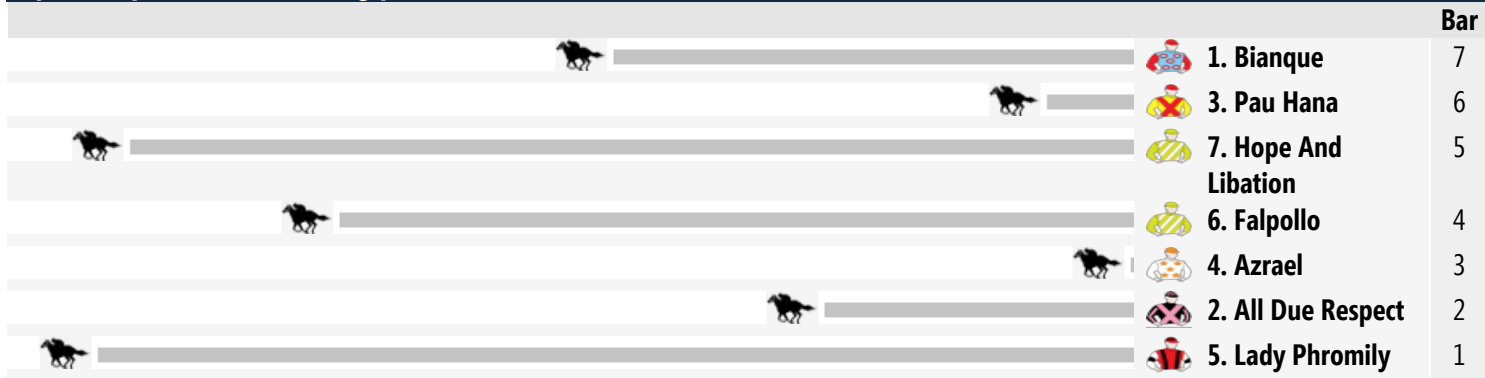

## Speedmap: Predicted settling positions after start

<< Race Direction

Rail Position: True