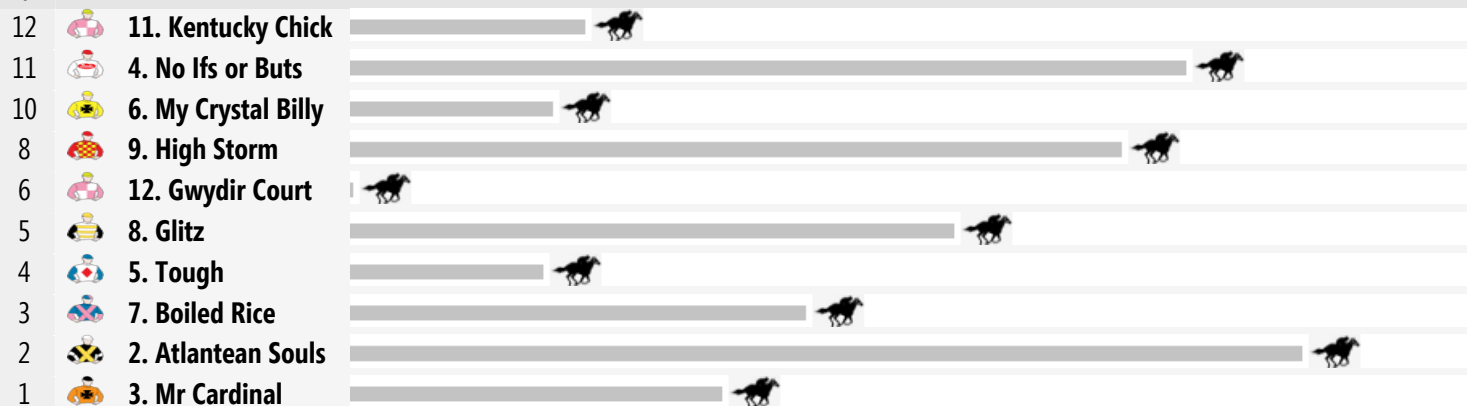

NSW: 02:43 pm

Prize $15,000. 1st $8,200. 2nd $2,900. 3rd $1,425. 4th $675. 5th $425. 6th $275. 7th $275. 8th $275. 9th $275. 10th $275.

Rail: True

Straight: 360m.

Circumference: 1600m.

For: No age restriction. NSW Maiden Set Weights. Maiden. No sex restriction. Set Weights.

VIC/TAS: 02:43 pm

QLD: 01:43 pm

NT: 01:13 pm

SA: 02:13 pm

WA: 11:43 am

Horse	Jockey	Trainer	Last 10	Career	Prize	W%	P%	Bar	Wgt
1. Asti Chops	Ben Looker	Steven Phelps	044s790	6:0-0-0	$1,900	0%	0%	SCRATCHED	
2. Atlantean Souls	Craig Franklin	Debbie Trembath	s90	2:0-0-0	$0	0%	0%	2	59
3. Mr Cardinal	Noriyuki Masuda (a2)	Stephen Lee	s665s8	4:0-0-0	$275	0%	0%	1	59
4. No Ifs or Buts	Timothy Bell	Matthew Dunn	s402632027	12:0-4-2	$27,230	0%	50%	11	59
5. Tough	Jackson Morris	Debbie Newham	8	1:0-0-0	$0	0%	0%	4	59
6. My Crystal Billy	Priscilla Schmidt	Stephen Lee	5	1:0-0-0	$0	0%	0%	10	57.5
7. Boiled Rice	Matthew McGuren	Sharon Pepper	09	2:0-0-0	$275	0%	0%	3	57
8. Glitz	Ms Dallas Auckram	Leo Clapham	00s00358s0	20:0-1-2	$10,325	0%	15%	5	57
9. High Storm	Ms Melinda Kinny (a2)	Kevin King	77976s04	7:0-0-0	$1,775	0%	0%	8	57
10. Intronati	Chris Maund	Stephen Lee	24s34	4:0-1-1	$5,175	0%	50%	SCRATCHED	
11. Kentucky Chick	Cassandra Schmidt	Greg Cornish	s004706	6:0-0-0	$500	0%	0%	12	57
12. Gwydir Court	Luke Williams	Greg Cornish	6	1:0-0-0	$0	0%	0%	6	55.5
13. Pork Crackling	Glenn Lynch	Wayne Oakenfull	23	2:0-1-1	$2,750	0%	100%	SCRATCHED	

Speedmap: Predicted settling positions after start

Bar

Rail Position: True

Race Direction >>