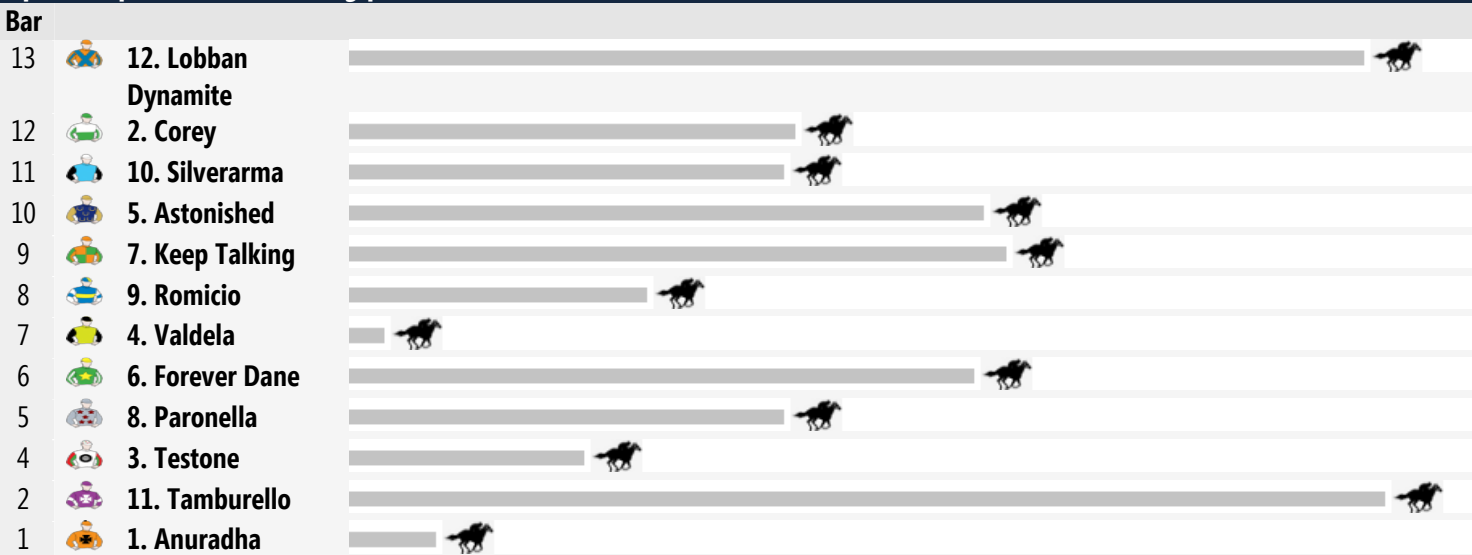

Speedmap: Predicted settling positions after start

Rail Position: Rail Out 3m Entire Circuit.

Race Direction >>

**1 ANURADHA**

5 year old bay gelding (male)
Sire Dansili **Dam** Abu Zayan
Breeder Kia Ora Stud
Owners Ms S M Parkinson & Mrs K Lovett
Colours Orange, Black Maltese Cross, Orange Cap, Black Pom Pom