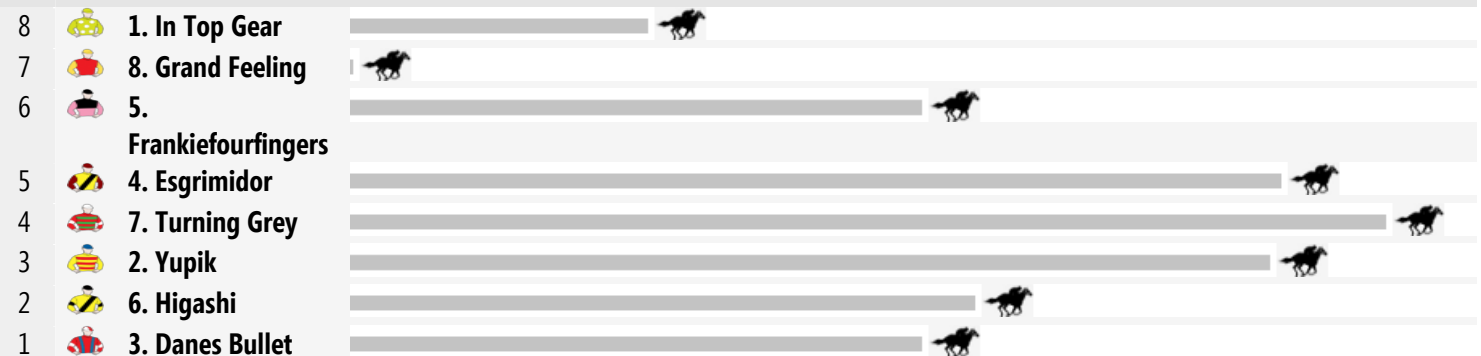

Rail: Rail Out 3m Entire Circuit.

Straight: 350m.

Circumference: 1530m.

For: No age restriction. Rating Based. BenchMark 70. No sex restriction. Handicap.

VIC/TAS: 02:13 pm

QLD: 01:13 pm

NT: 12:43 pm

SA: 01:43 pm

Speedmap: Predicted settling positions after start

Bar

Rail Position: Rail Out 3m Entire Circuit.

Race Direction >>

**1 IN TOP GEAR**

7 year old bay mare (female)
Sire Catbird Dam Altezza
Breeder Miss J Henderson
Owners Miss J Henderson & A E Henry
Colours Lime Green, White Spots