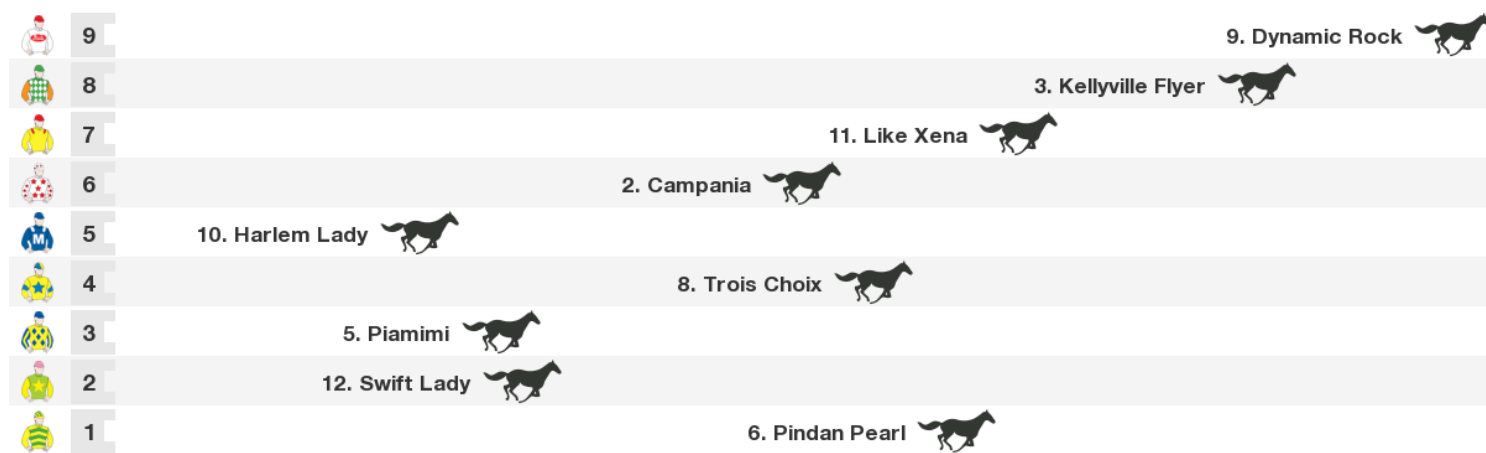

Rail: True

Straight: 408m.

Circumference: 2048m.

For: Four-Years-Old and Upwards. Rating Based. BenchMark 78. Mares. Handicap.

Gear Changes: 12. Swift Lady Blinkers off first time

Horse	Jockey	Trainer	Last 10	Career	Prize	W%	P%	Bar	Wgt
1. Sebrina	Matthew McGillivray (a2)	Bjorn Baker	13s5281250	17:3-3-2	\$210,050	18%	47%	SCRATCHED	
2. Campania	Lester Grace (a2)	Garry Frazer	99s3313501	35:6-3-6	\$244,655	17%	43%	8	62.5
3. Kellyville Flyer	Koby Jennings (a2)	Jason Attard	100s223134	23:4-5-2	\$126,700	17%	48%	11	60.5
4. Distraught	Deanne Panya (a3)	John O'Shea	214s821262	14:3-5-2	\$95,770	21%	71%	SCRATCHED	
5. Piamimi	Adam Sewell (a3)	Greg Bennett	565967162s	37:6-4-3	\$169,675	16%	35%	5	60
6. Pindan Pearl	Tye Angland	Tim Martin	414374s015	21:4-2-4	\$157,105	19%	48%	1	59.5
7. Crooked Stick	Glyn Schofield	David Kelly	00s0122121	29:6-4-1	\$134,225	21%	38%	SCRATCHED	
8. Trois Choix	Jay Ford	Joseph Pride	361458s13s	10:3-1-1	\$77,350	30%	50%	6	58
9. Dynamic Rock	Adam Hyeronimus	Gai Waterhouse	833109s741	10:2-0-3	\$66,075	20%	50%	13	57
10. Harlem Lady (NZ)	Rory Hutchings	Chris Waller	261s375441	9:2-0-2	\$61,100	22%	44%	7	57
11. Like Xena	Thomas Huet	Anthony Cummings	6192s07288	20:3-6-0	\$105,750	15%	45%	10	56
12. Swift Lady (NZ)	Andrew Adkins (a3)	John Sargent	7406s909s0	17:3-1-0	\$80,175	18%	24%	3	55.5
13. Shelley's Girl	James Innes Jnr (a3)	Gwenda Markwell	08027s0222	21:3-5-0	\$89,780	14%	38%	SCRATCHED	

Speedmap: Predicted settling positions after start

Rail position: True

Race Direction →

2 CAMPANIA

6 year old bay mare (female)
Sire Dubai Destination Dam Pricey
Breeder Corumbene Stud
Owners S P Wilde
Colours White, Red Stars