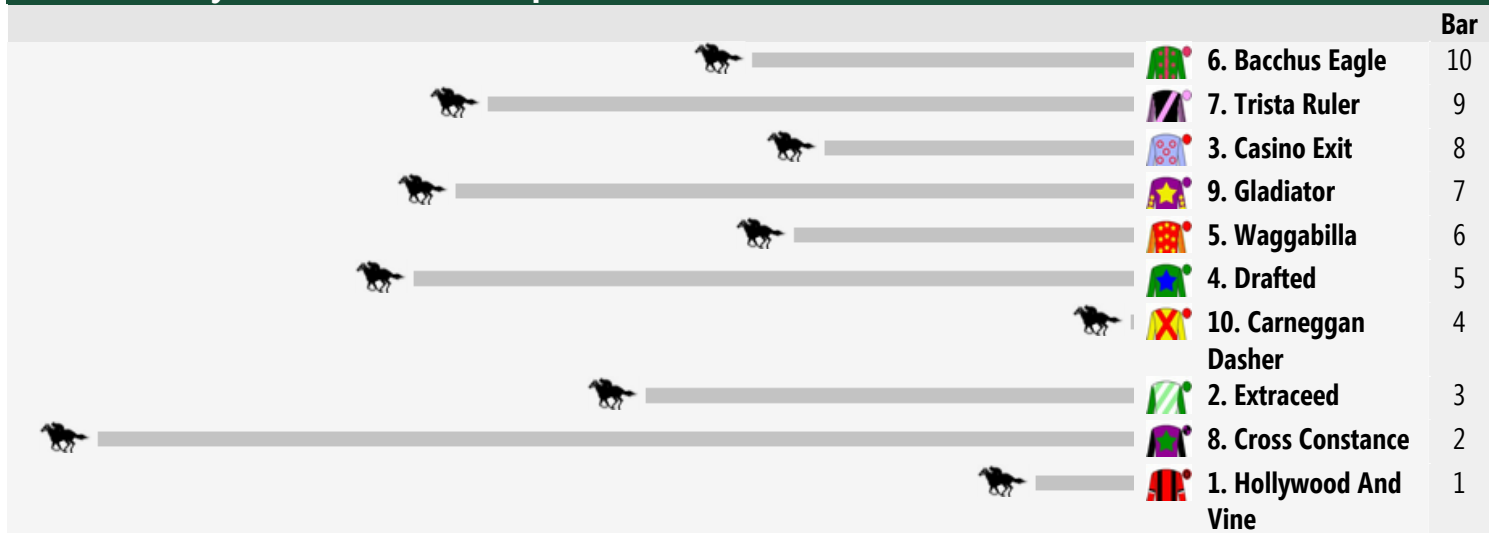

Alice Springs Speedmaps

Saturday 19th April 2014

Race 1 Heavitree Gap Lodge 0 - 58 Handicap 1000m

<< Race Direction

Rail Position: True

Race 2 Yellowglen 2YO Plate: Sorry, not enough data to create a speedmap.

Race 3 Central Australian Removals 3YO Class 5 Handicap: Sorry, not enough data to create a speedmap.

Race 4 Centralian Motors 0 - 76 Handicap 1400m

<< Race Direction

Rail Position: True

Race 5 Murray Pest Control Handicap 1900m

<< Race Direction

Rail Position: True

Race 6 Coca Cola 0 - 62 Handicap 1600m

<< Race Direction

Rail Position: True

Race 7 First National Framptons Weight for Age 1200m

<< Race Direction

Rail Position: True