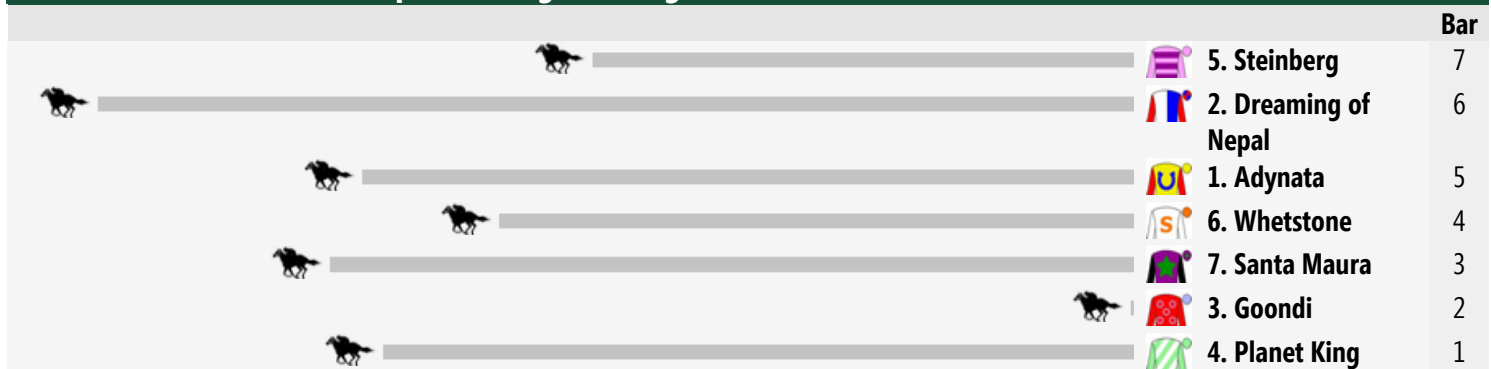

<< Race Direction

Rail Position: True

Race 6 Coca Cola 0 - 62 Handicap 1600m

<< Race Direction

Rail Position: True

Race 7 First National Framptons Weight for Age 1200m

<< Race Direction

Rail Position: True

Race 8 Scope 0 - 66 Handicap 1200m

<< Race Direction

Rail Position: True

Produced by Punters.com.au

Punters.com.au is your ultimate racing website. Social networking, free form guides, odds comparison, betting deals, the latest news, photos and a revolutionary tipping system allowing punters to buy and sell their horse racing tips. Visit www.punters.com.au for more information.