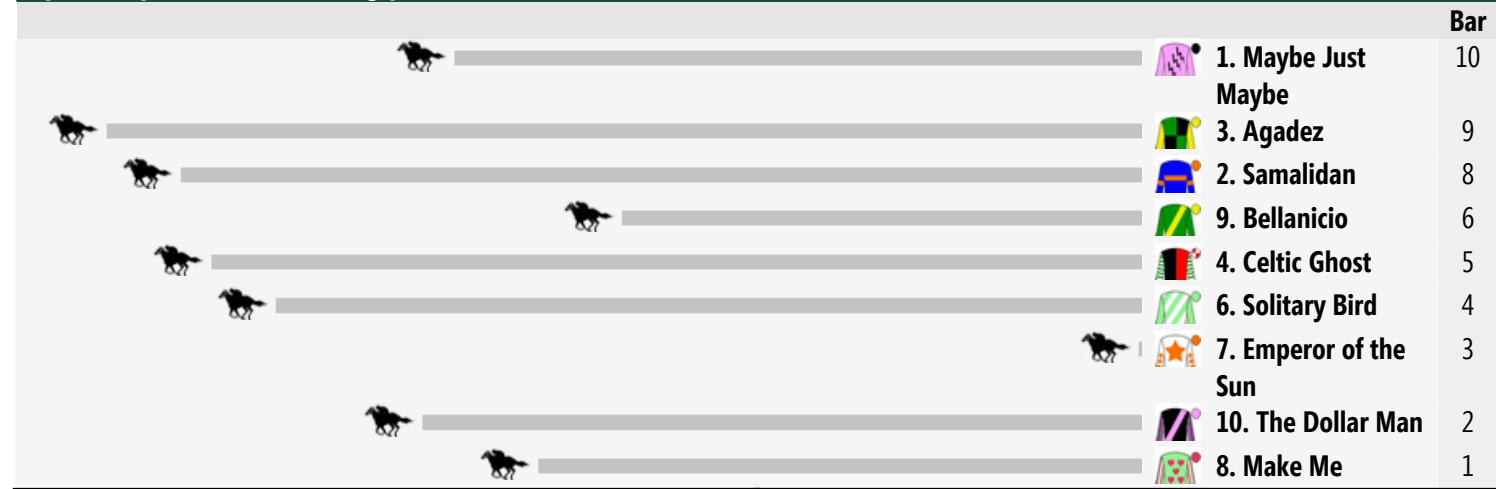

Race 6 Coca Cola 0 - 62 Handicap 1600m

NT: 04:22 pm

Prize $11,000. 1st $7,700. 2nd $2,200. 3rd $1,100.

Rail: True

Straight: 270m.

Circumference: 1690m.

For No age restriction. Rating Based. 0 - 62. No sex restriction. Handicap.

NSW/VIC/TAS: 04:52 pm
QLD: 04:52 pm
SA: 04:22 pm
WA: 02:52 pm

Horse	Jockey	Trainer	Last 10	Career	Prize	W%	P%	Bar	Wgt
1. Maybe Just Maybe	Wayne Kerford	John O'loughlin	01s977400s	19:3-0-1	$26,830	16%	21%	10	58.5
2. Samalidan	Stephen Ridler	John Peacock	447s157499	38:6-1-2	$67,296	16%	24%	8	58.5
3. Agadez	Kim Gladwin	Merv Rumble	1s4450s825	42:4-7-1	$70,105	10%	29%	9	58
4. Celtic Ghost	Craig Lloyd	John Peacock	25876s5478	50:5-6-7	$67,690	10%	36%	5	58
5. Jazz King	Samantha Rowley (a3)	Lisa Lefoe	659s5165s2	30:3-4-2	$36,625	10%	30%	SCRATCHED	
6. Solitary Bird	Kacie Connor	Greg Connor	2218787846	15:1-2-0	$10,060	7%	20%	4	58
7. Emperor of the Sun	Murray Henderson	Paul Gardner	8373578266	66:7-9-12	$81,220	11%	42%	3	57
8. Make Me	Kayla Cross (a2)	Leanne Gillett	467s647146	23:3-0-1	$20,985	13%	17%	1	57
9. Bellancio	Barry Huppatz	Will Savage	7465s74648	14:1-0-0	$12,220	7%	7%	6	55
10. The Dollar Man (NZ)	Terry Gillett	Mark Nyhan	098667s005	9:0-0-0	$900	0%	0%	2	55

Speedmap: Predicted settling positions after start

<< Race Direction

Rail Position: True

Race 4 Centralian Motors 0 - 76 Handicap 1400m

NT: 03:02 pm

Prize $14,000. 1st $9,380. 2nd $2,520. 3rd $1,260. 4th $840.

Rail: True

Straight: 270m.

Circumference: 1690m.

For No age restriction. Rating Based. 0 - 76. No sex restriction. Handicap.

NSW/VIC/TAS: 03:32 pm
QLD: 03:32 pm
SA: 03:02 pm
WA: 01:32 pm

Horse	Jockey	Trainer	Last 10	Career	Prize	W%	P%	Bar	Wgt
1. Ornithologist	Paul Denton	Kerry Petrick	113146s111	23:6-4-4	$98,195	26%	61%	1	59
2. Capacitate	Kacie Connor	Greg Connor	32s1713881	19:5-2-6	$73,495	26%	68%	5	58.5
3. Concini	Kayla Cross (a2)	Leanne Gillett	5123413228	51:7-9-6	$96,675	14%	43%	4	57.5
4. Roman Eye	Samantha Rowley (a3)	Tayarn Halter	23s3228s96	33:3-9-8	$142,081	9%	61%	2	57.5
5. Mahmentum	Kim Gladwin	Nigel Moody	7543967703	56:5-8-10	$133,315	9%	41%	6	56.5
6. Mount Nancy	Wayne Kerford	Nigel Moody	3932s32149	32:2-6-6	$34,000	6%	44%	3	55