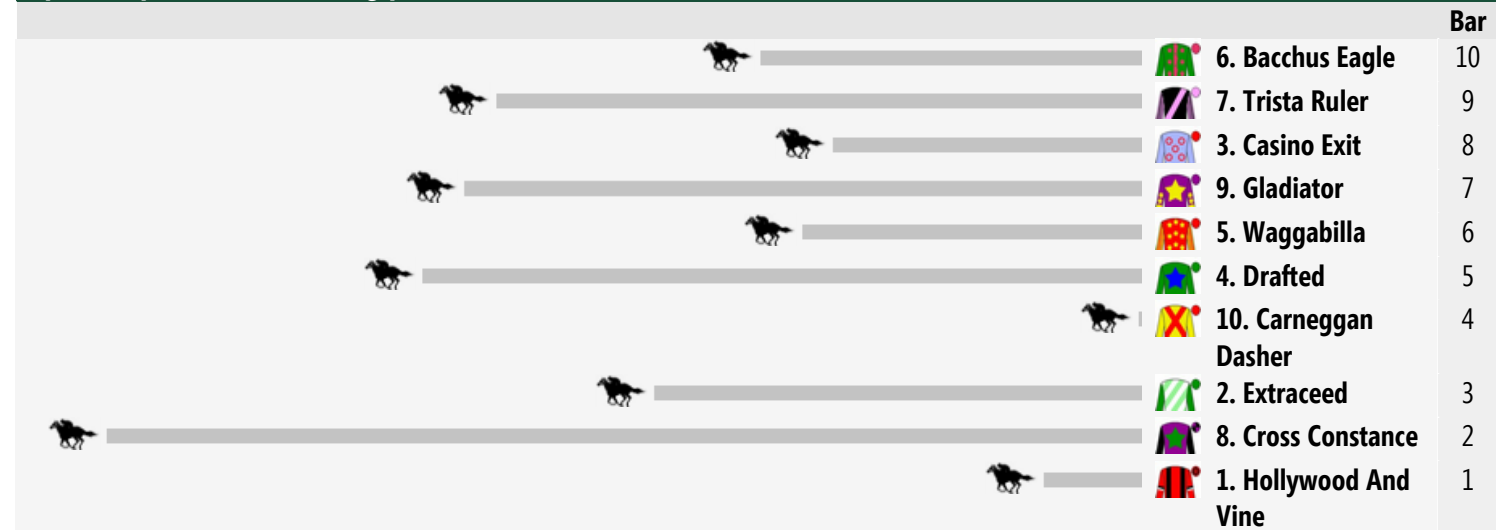

Race 5 Murray Pest Control Handicap 1900m

NT: 03:42 pm

Prize $21,000. 1st $14,070. 2nd $3,780. 3rd $1,890. 4th $1,260.

Rail: True

Straight: 270m.

Circumference: 1690m.

For No age restriction. Rating Based. No class restriction. No sex restriction. Handicap.

NSW/VIC/TAS: 04:12 pm
QLD: 04:12 pm
SA: 03:42 pm
WA: 02:12 pm

Horse	Jockey	Trainer	Last 10	Career	Prize	W%	P%	Bar	Wgt
1. Hollywood And Vine	Paul Denton	Lisa Lefoe	5188s2122s	47:7-9-1	$96,441	15%	36%	1	58.5
2. Extraceed	Kacie Connor	Greg Connor	334435760s	29:5-1-4	$176,212	17%	34%	3	58
3. Casino Exit	Wayne Kerford	Lisa Lefoe	1654166s47	31:7-2-2	$79,095	23%	35%	8	57
4. Drafted	Kim Gladwin	Lisa Lefoe	0224338326	46:6-10-7	$108,575	13%	50%	5	56.5
5. Waggabilla	Barry Huppatz	Terry Huish	218244s803	36:6-4-3	$60,320	17%	36%	6	56
6. Bacchus Eagle	Samantha Rowley (a3)	Tayarn Halter	54376s3326	47:5-6-8	$127,950	11%	40%	10	56
7. Trista Ruler (NZ)	Terry Gillett	Mark Nyhan	57s9686251	27:4-3-4	$60,525	15%	41%	9	56
8. Cross Constance	Kayla Cross (a2)	Leanne Gillett	8008486485	46:6-2-5	$81,117	13%	28%	2	56
9. Gladiator	Craig Lloyd	Russell Bell	0017s75345	57:5-7-9	$86,290	9%	37%	7	56
10. Carneggan Dasher	Phillip Crich	Kevin Lamprecht	5685s568s6	50:3-6-3	$55,305	6%	24%	4	56

Speedmap: Predicted settling positions after start

<< Race Direction

Rail Position: True

1 HOLLYWOOD AND VINE

7 year old bay gelding (male)
Sire More Than Ready Dam Starry Way
Breeder Corumbene Stud
Owners G P Stewart, Mrs A Stewart, P L Duffield, M Pipinias & J B Viles
Colours Red, Black Braces, White And Black Armbands, Hooped Cap

Race Details	Track	Jockey	Wgt	Br.	Odds Winner
5 of 11 ALSP Sat 5Apr14 1600m HCP	Good	C Moon	59	7	$5.50 Casino Exit 55kg 7.10L 1:36.4
1 of 6 ALSP Sun 23Mar14 1400m HCP	Good	C Moon	55	6	$13 Hollywood And Vine 55kg 0.40L 1:24.09
8 of 12 ALSP Sun 16Mar14 1400m 0 - 70	Good	K Gladwin	59	9	$9 Waggabilla 57kg 6.70L 1:24.64
8 of 11 ALSP Sun 2Mar14 1200m 0 - 76	Good	K Gladwin	57	11	$11 Planet King 57kg 4.00L 1:10.38
2 of 8 ALSP Sun 15Dec13 1400m BMNT66	Good	K Connor	58	7	$3.60 Ripleys 57.5kg 0.20L 1:23.56

Trainer **Lisa Lefoe**
Jockey **Paul Denton** 58.5kg
Win Range 1300m - 2200m
Career 47:7-9-1 12 Mths 13:2-4-0 1st Up 8:0-1-1 2nd Up 8:1-2-0
Good 27:3-5-1 Dead 8:1-1-0 Slow 4:0-2-0 Heavy 6:1-1-0
Jockey 0:0-0-0 Dist 2:0-0-0 Track 11:2-4-0 Trk/Dst 0:0-0-0
Barrier 1
Prizemoney $96,441
W&P% 15-36
@800 @400

2 EXTRACEED

5 year old bay gelding (male)
Sire Exceed And Excel Dam Extra Bubbly
Breeder Mr R J Bergstrom
Owners G L Connor, N A Connor, Mrs J C Mules, Mrs K Smith & G W Smith
Colours Light Green, White Diagonal Stripes, Green Sleeves And Cap

Race Details	Track	Jockey	Wgt	Br.	Odds Winner
3 of 11 ALSP Sat 5Apr14 1600m HCP	Good	K Connor	58	6	$8.50 Casino Exit 55kg 1.60L 1:36.4
3 of 6 ALSP Sun 23Mar14 1400m HCP	Good	K Connor	55.5	1	$3.60 Hollywood And Vine 55kg 2.20L 1:24.09
4 of 9 ALSP Sun 16Mar14 1200m HCP	Good	T Gillett	55	8	$13 Sweeneys Lane 55kg 4.40L 1:10.06
4 of 5 ALSP Sun 16Feb14 1200m BMNT74	Good	T Gillett	59.5	4	$8 Sweeneys Lane 56.5kg 2.80L 1:09.95
3 of 6 ALSP Sun 9Feb14 1100m BMNT73	Good	K Connor	60.5	5	$7.40 Turning Stone 59kg 6.00L 1:02.65

Trainer **Greg Connor**
Jockey **Kacie Connor** 58.0kg
Win Range 1100m - 1400m
Career 29:5-1-4 12 Mths 9:3-1-0 1st Up 5:1-0-0 2nd Up 5:1-0-0
Good 22:3-1-3 Dead 2:1-0-0 Slow 2:1-0-1 Heavy 3:0-0-0
Jockey 13:2-1-3 Dist 0:0-0-0 Track 10:2-1-3 Trk/Dst 0:0-0-0
Barrier 3
Prizemoney $176,212
W&P% 17-34
@800 @400

3 CASINO EXIT

5 year old bay gelding (male)
Sire Court of Jewels Dam Baneful
Breeder Mrs P J Smith
Owners M J Whittle & Mrs L M Lefoe
Colours Light Blue, Red Circles, Sleeves And Cap

Race Details	Track	Jockey	Wgt	Br.	Odds Winner
1 of 11 ALSP Sat 5Apr14 1600m HCP	Good	M Tyndall	55	1	$16 Casino Exit 55kg 0.80L 1:36.4
6 of 11 ALSP Sat 29Mar14 1400m 0 - 64	Good	P Marks	59	1	$4.60EF Concini 60.5kg 2.30L 1:25.24
5 of 12 ALSP Sun 16Mar14 1400m 0 - 70	Good	P Marks	57	5	$6 Waggabilla 57kg 1.60L 1:24.64
4 of 12 ALSP Sun 2Mar14 1400m 0 - 64	Good	P Denton	60	1	$3.30F Random Sighting 58kg 3.60L 1:25.28
1 of 9 ALSP Sun 16Feb14 1400m 0 - 70	Good	P Marks	55.5	7	$12 Casino Exit 55.5kg 0.20L 1:24.86