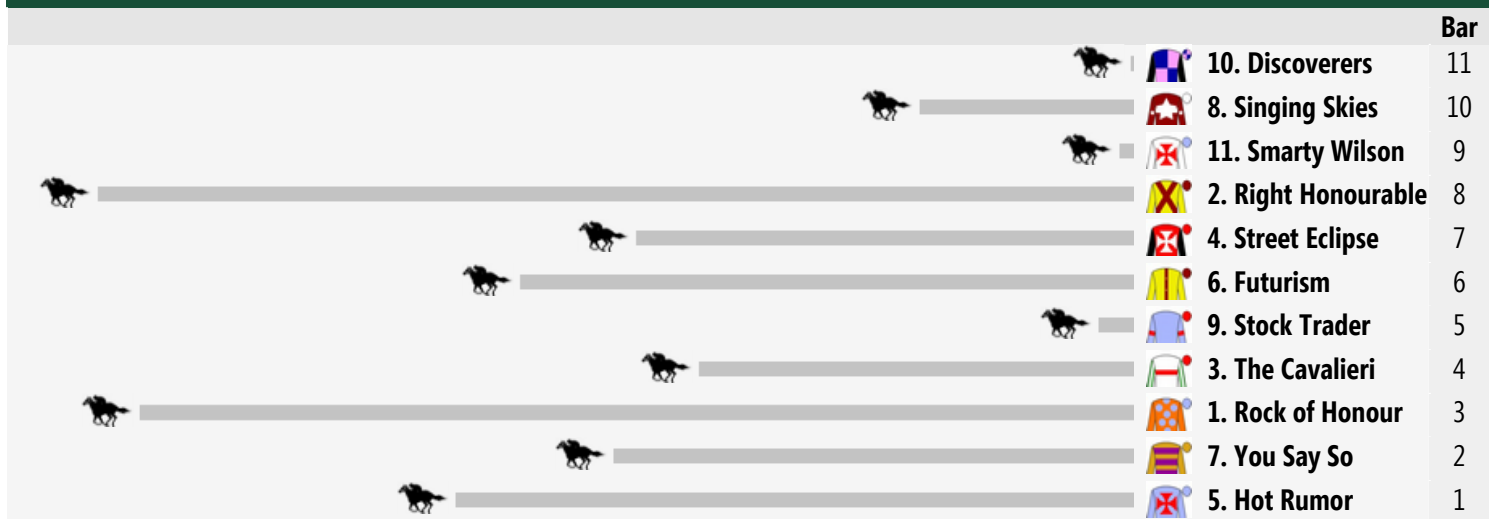

Race 8 ASCEND SALES TROPHIES HANDICAP 1500m

<< Race Direction

Rail Position: Out 9 metres.

Produced by Punters.com.au

Punters.com.au is your ultimate racing website. Social networking, free form guides, odds comparison, betting deals, the latest news, photos and a revolutionary tipping system allowing punters to buy and sell their horse racing tips. Visit www.punters.com.au for more information.

Love it, hate it, can't live without it? We'd love to hear from you: support@punters.com.au

© 2014 Punters Paradise Pty Ltd. If you're reading this copywrite notice you're probably thinking of printing lots of copies. Go for it. You can even sell them at the gates if you want. Altering, changing or reproducing parts of this form guide is however strictly prohibited. While Punters.com.au takes all care in the preparation of information we accept no responsibility nor warrants the accuracy of the information displayed.

© 2014 Racing Information Services Australia Pty Ltd (RISA) (and other parties working with it). Racing materials, including fields, form and results are subject to copyright which is owned by RISA and other parties working with it.

© 2014 Racing and Wagering Western Australia (RWWA) (and other parties working with it). WA racing materials, including fields, form and results are subject to copyright