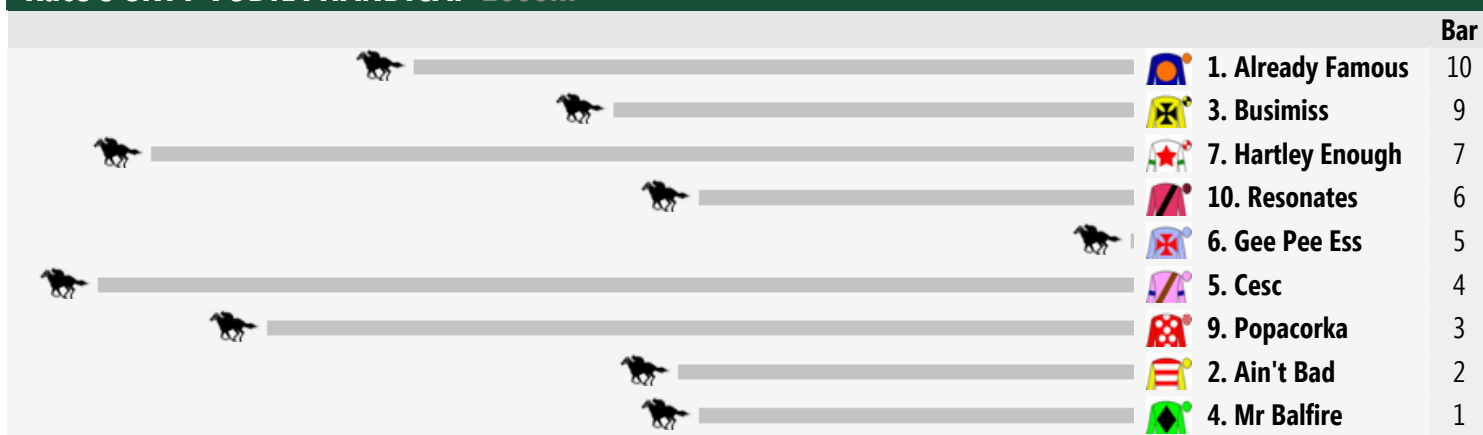

## Race 3 PERTH RACING SECURITY HANDICAP 2200m

<< Race Direction

Rail Position: Out 9 metres.

Race 4 LD TOTAL HANDICAP: Sorry, not enough data to create a speedmap.

## Race 5 SKYY VODKA HANDICAP 1600m

<< Race Direction

Rail Position: Out 9 metres.