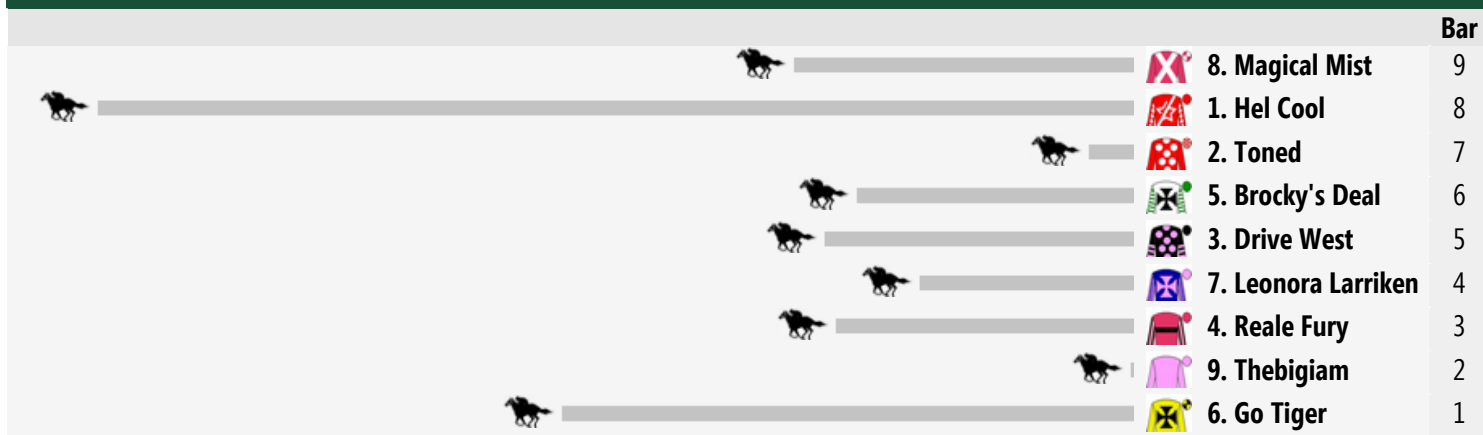

Ascot Speedmaps

Saturday 19th April 2014

Race 1 WESTSPEED NURSERY: Sorry, not enough data to create a speedmap.

Race 2 CROWN PERTH HANDICAP: Sorry, not enough data to create a speedmap.

Race 3 PERTH RACING SECURITY HANDICAP 2200m

<< Race Direction

Rail Position: Out 9 metres.

Race 4 LD TOTAL HANDICAP: Sorry, not enough data to create a speedmap.