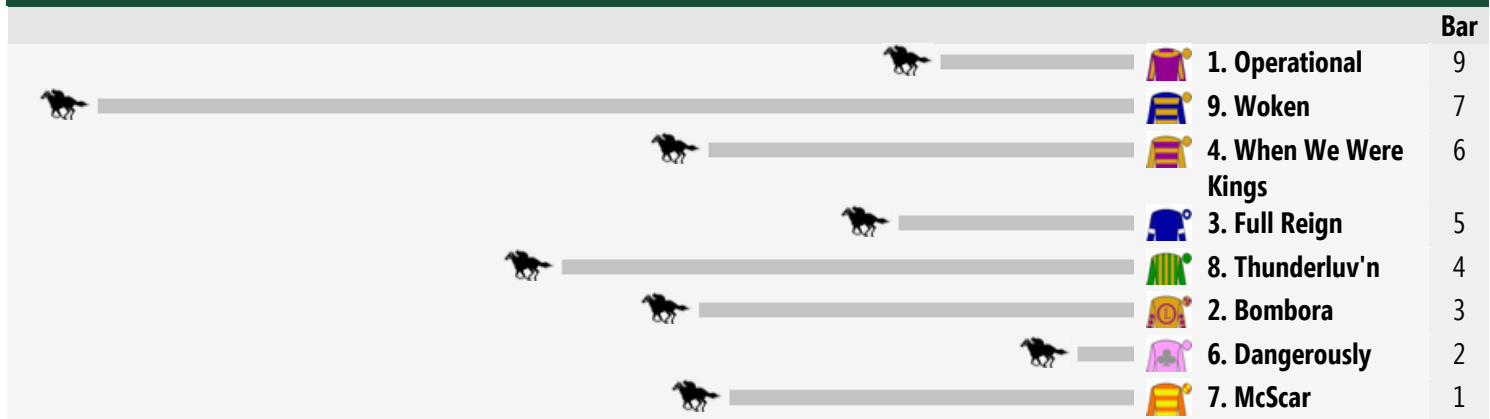

Race 6 TABtouch.com.au HANDICAP 1400m

<< Race Direction

Rail Position: Out 9 metres.

Race 7 perthtracing.org.au HANDICAP: Sorry, not enough data to create a speedmap.