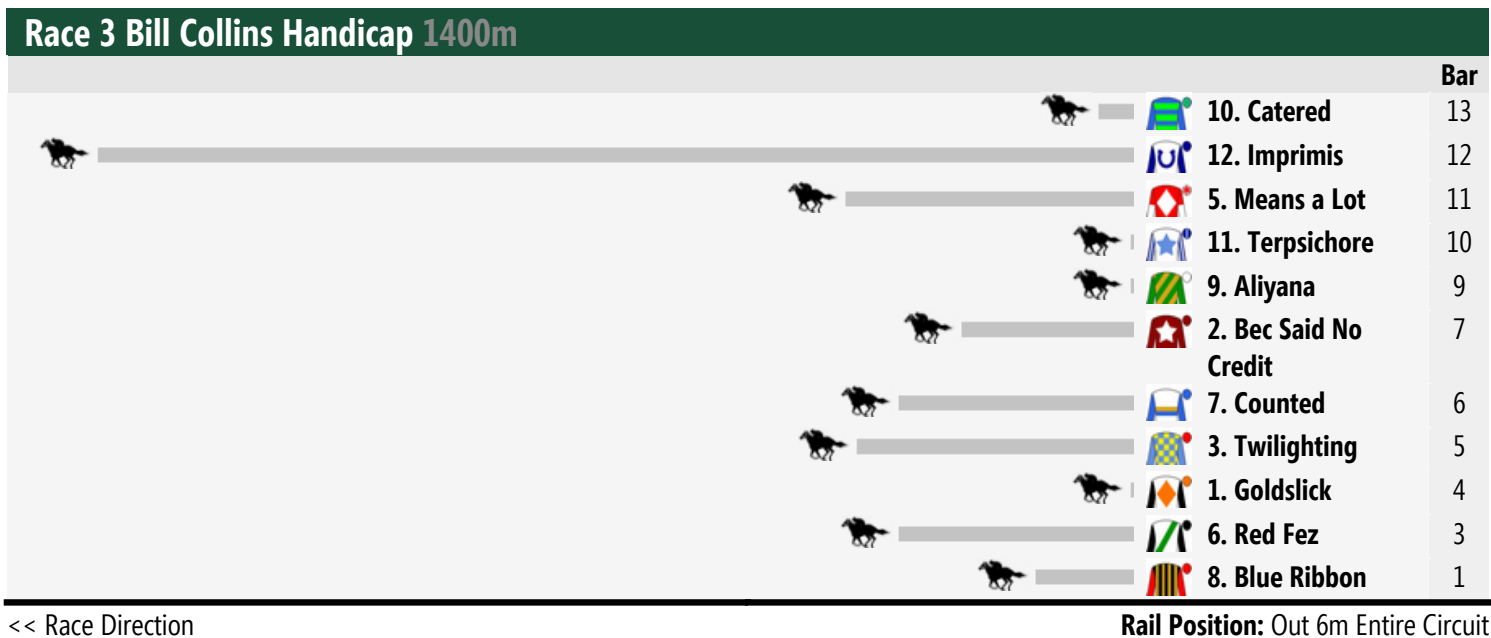

Caulfield Speedmaps

Saturday 19th April 2014

Race 1 Jack Elliott Handicap: Sorry, not enough data to create a speedmap.