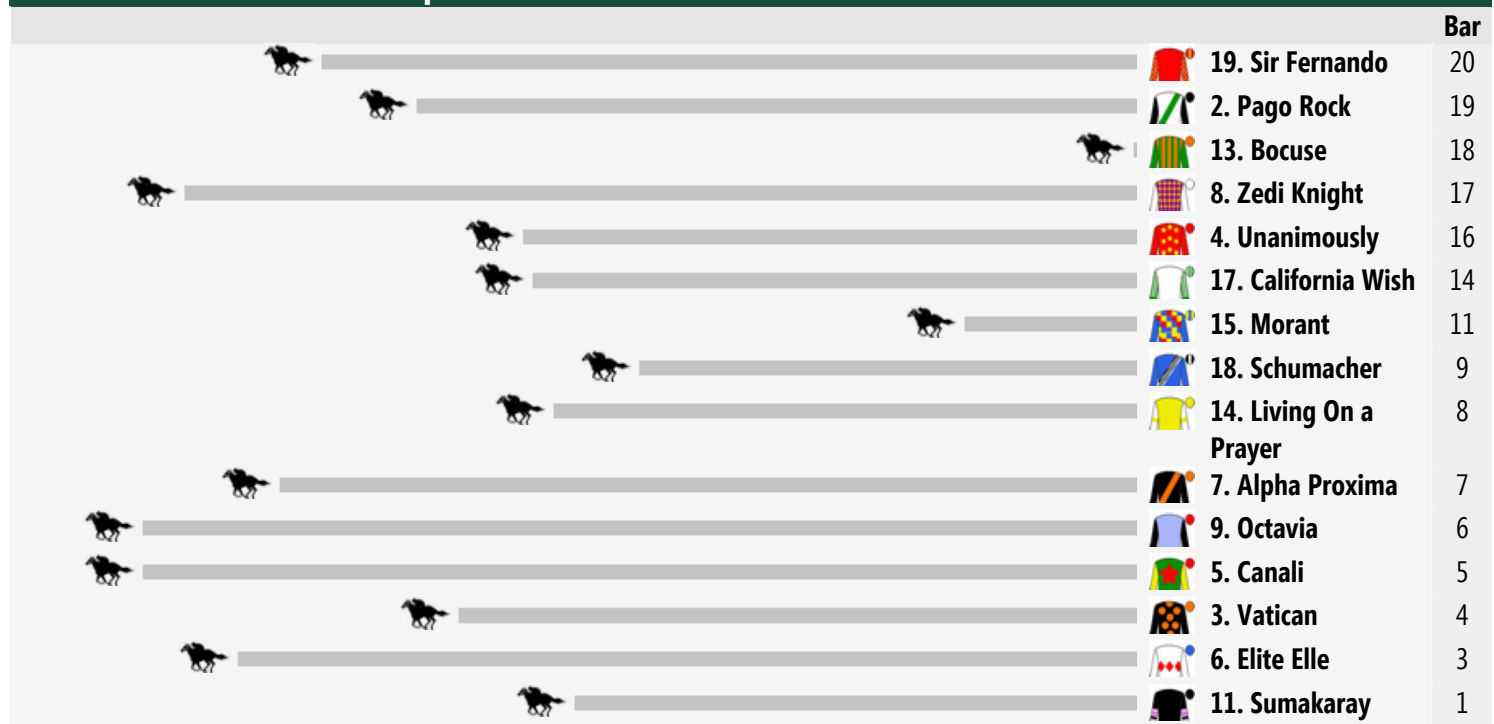

Race 8 Noel Rundle Handicap 1100m

<< Race Direction

Rail Position: Out 6m Entire Circuit

Produced by Punters.com.au

Punters.com.au is your ultimate racing website. Social networking, free form guides, odds comparison, betting deals, the latest news, photos and a revolutionary tipping system allowing punters to buy and sell their horse racing tips. Visit www.punters.com.au for more information.

Love it, hate it, can't live without it? We'd love to hear from you: support@punters.com.au

© 2014 Punters Paradise Pty Ltd. If you're reading this copywrite notice you're probably thinking of printing lots of copies. Go for it. You can even sell them at the gates if you want. Altering, changing or reproducing parts of this form guide is however strictly prohibited. While Punters.com.au takes all care in the preparation of information we accept no responsibility nor warrants the accuracy of the information displayed.

© 2014 Racing Information Services Australia Pty Ltd (RISA) (and other parties working with it). Racing materials, including fields, form and results are subject to copyright which is owned by RISA and other parties working with it.

© 2014 Racing Victoria Limited (RVL) (and other parties working with it). VIC racing materials, including fields, form and results are subject to copyright which is owned by RVL and other parties working with it.