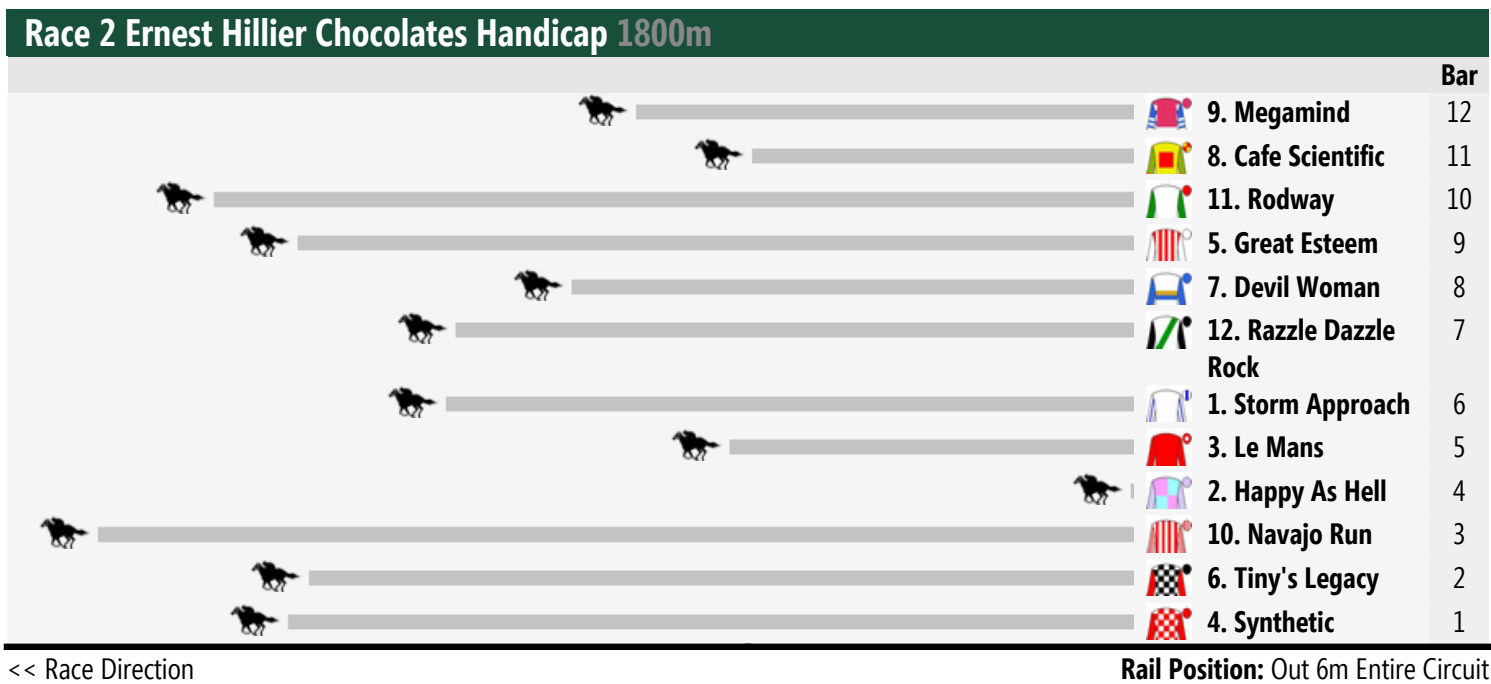

Caulfield Speedmaps

Saturday 19th April 2014

Race 1 Jack Elliott Handicap: Sorry, not enough data to create a speedmap.

Race 4 Geoff Murphy Handicap 1400m

<< Race Direction

Rail Position: Out 6m Entire Circuit

Race 5 Bert Bryant Handicap 1200m

<< Race Direction

Rail Position: Out 6m Entire Circuit

Race 6 Race-Tech Victoria Handicap 1400m

<< Race Direction

Rail Position: Out 6m Entire Circuit

Race 7 Le Pine Funerals Easter Cup 2000m