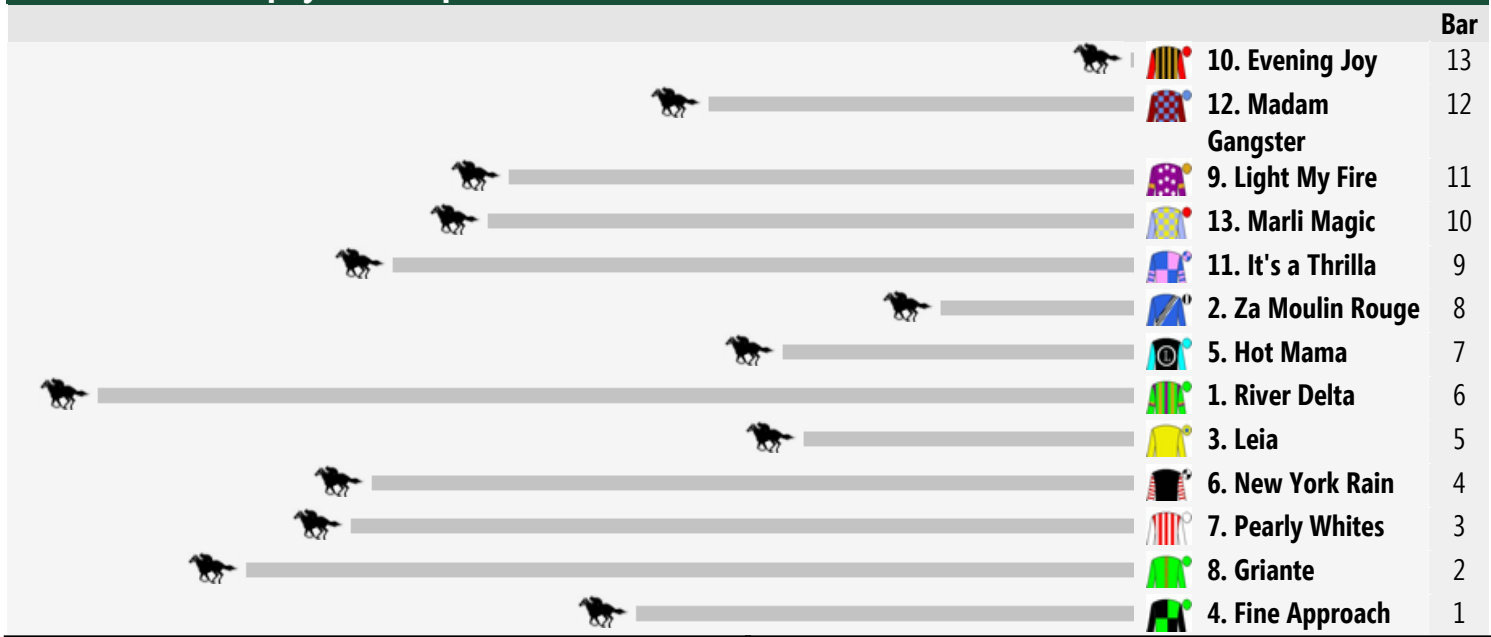

Caulfield Speedmaps

Saturday 19th April 2014

Race 1 Jack Elliott Handicap: Sorry, not enough data to create a speedmap.

Race 4 Geoff Murphy Handicap 1400m

<< Race Direction

Rail Position: Out 6m Entire Circuit

Race 5 Bert Bryant Handicap 1200m

<< Race Direction

Rail Position: Out 6m Entire Circuit

Race 6 Race-Tech Victoria Handicap 1400m

<< Race Direction

Rail Position: Out 6m Entire Circuit

Race 7 Le Pine Funerals Easter Cup 2000m