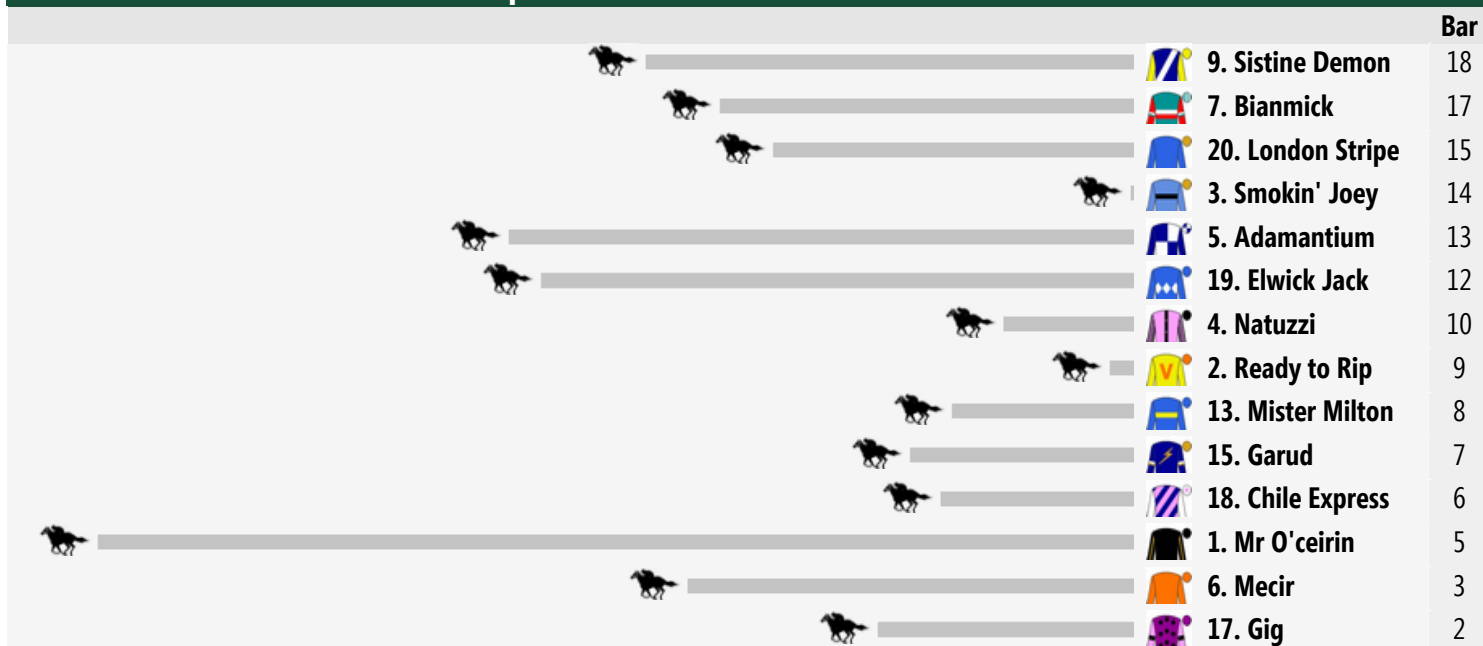

Caulfield Speedmaps

Saturday 19th April 2014

Race 1 Jack Elliott Handicap: Sorry, not enough data to create a speedmap.

Race 4 Geoff Murphy Handicap 1400m

<< Race Direction

Rail Position: Out 6m Entire Circuit

Race 5 Bert Bryant Handicap 1200m

<< Race Direction

Rail Position: Out 6m Entire Circuit

Race 6 Race-Tech Victoria Handicap 1400m

<< Race Direction

Rail Position: Out 6m Entire Circuit

Race 7 Le Pine Funerals Easter Cup 2000m