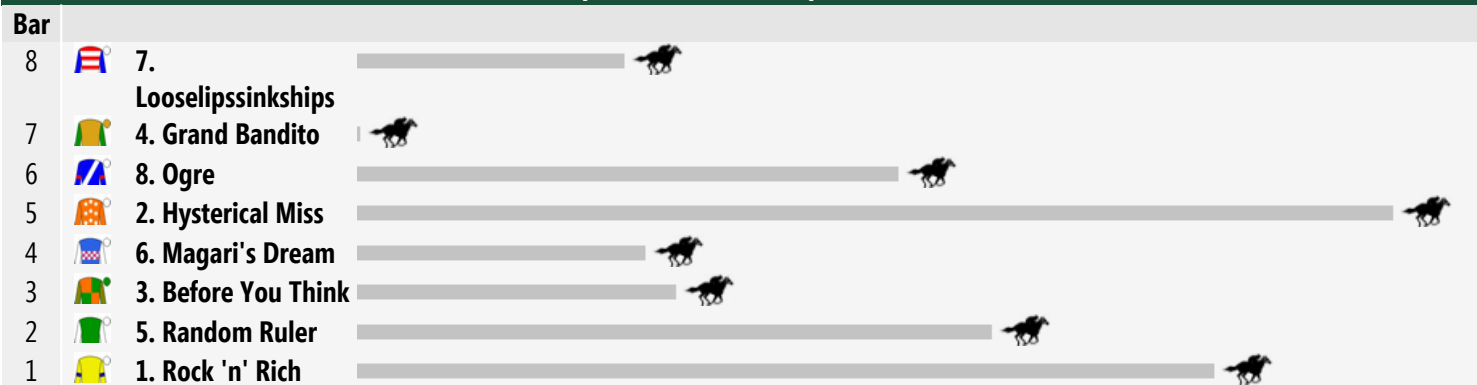

Rail Position: +3m WP-1400m, +6m 1000m-350m, cutaway applies,

Race Direction >>

True remainder

Produced by **Punters.com.au**

Punters.com.au is your ultimate racing website. Social networking, free form guides, odds comparison, betting deals, the latest news, photos and a revolutionary tipping system allowing punters to buy and sell their horse racing tips. Visit www.punters.com.au for more information.