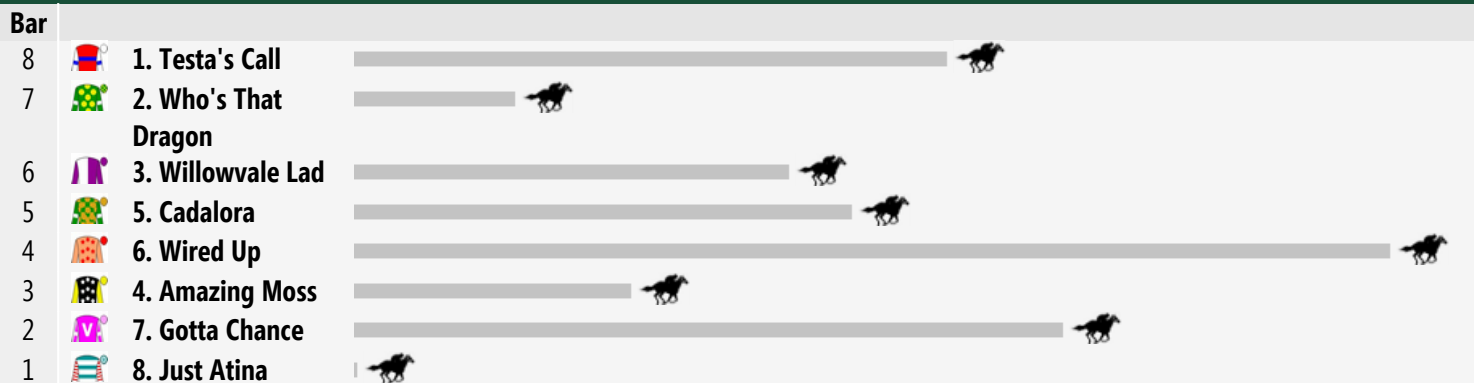

Coffs Harbour Speedmaps

Saturday 19th April 2014

Race 1 CARLTON MID BENCHMARK 51 HANDICAP 2316m

Rail Position: +3m WP-1400m, +6m 1000m-350m, cutaway applies,

Race Direction >>

True remainder

Race 2 GRIMMO PROMOTIONS MAIDEN HANDICAP: Sorry, not enough data to create a speedmap.

Race 3 GOLD & SILVER MEMBERS MAIDEN PLATE 1416m

Rail Position: +3m WP-1400m, +6m 1000m-350m, cutaway applies,

Race Direction >>

True remainder

Race 4 NOEL HALL MEMORIAL OPEN HANDICAP 1616m

Rail Position: +3m WP-1400m, +6m 1000m-350m, cutaway applies,