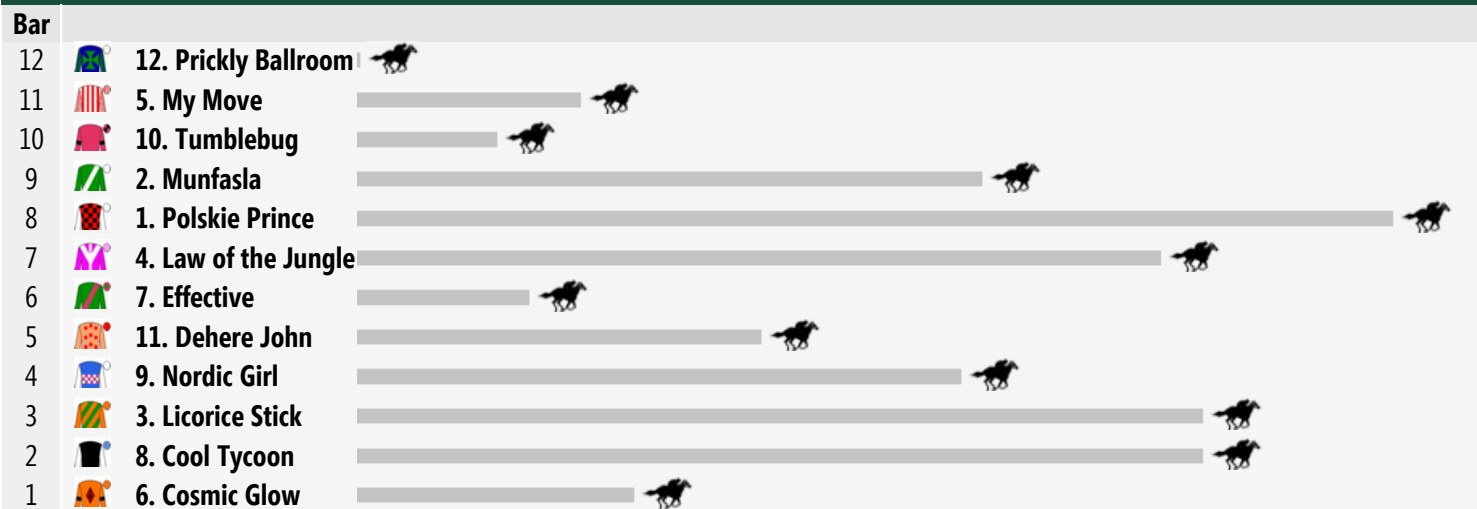

Race 5 COFFS EASTER CLASS 3 HANDICAP 1216m

Rail Position: +3m WP-1400m, +6m 1000m-350m, cutaway applies,

Race Direction >>

True remainder