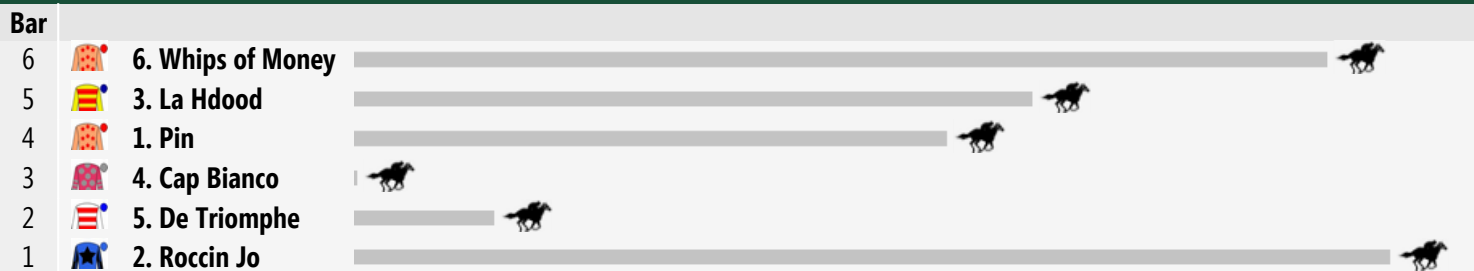

Race 3 GOLD & SILVER MEMBERS MAIDEN PLATE 1416m

Rail Position: +3m WP-1400m, +6m 1000m-350m, cutaway applies,

Race Direction >>

True remainder

Race 4 NOEL HALL MEMORIAL OPEN HANDICAP 1616m

Rail Position: +3m WP-1400m, +6m 1000m-350m, cutaway applies,