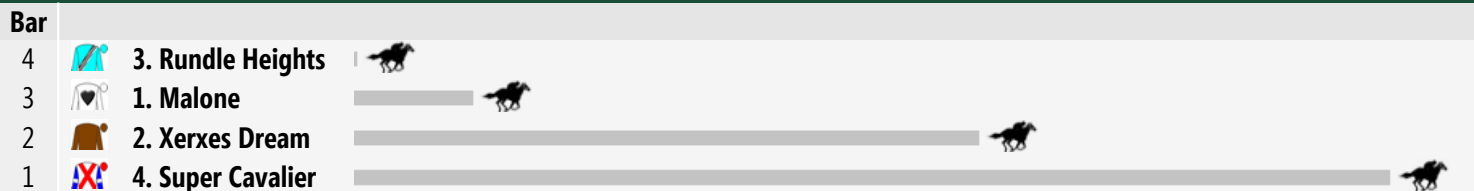

Coffs Harbour Speedmaps

Saturday 19th April 2014

Race 1 CARLTON MID BENCHMARK 51 HANDICAP 2316m

Rail Position: +3m WP-1400m, +6m 1000m-350m, cutaway applies,

Race Direction >>

True remainder

Race 2 GRIMMO PROMOTIONS MAIDEN HANDICAP: Sorry, not enough data to create a speedmap.

Race 3 GOLD & SILVER MEMBERS MAIDEN PLATE 1416m

Rail Position: +3m WP-1400m, +6m 1000m-350m, cutaway applies,

Race Direction >>

True remainder

Race 4 NOEL HALL MEMORIAL OPEN HANDICAP 1616m

Rail Position: +3m WP-1400m, +6m 1000m-350m, cutaway applies,