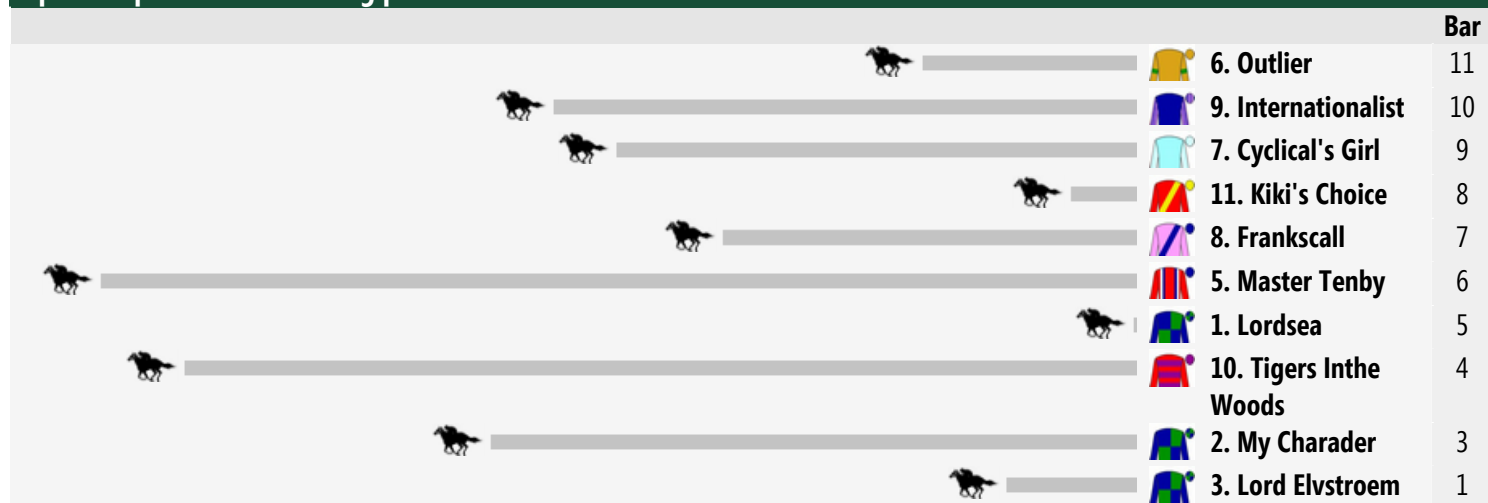

Speedmap: Predicted settling positions after start

<< Race Direction

Rail Position: Rail is at the inside position.

1 LORDSEA

7 year old brown gelding (male)
 Sire Fusaichi Pegasus Dam Kapsdan
 Breeder Classic Thoroughbreds Ltd
 Owners Mrs M B Pateman, N W Pateman
 Colours Dk. Blue And Green Quarters, Quartered Cap