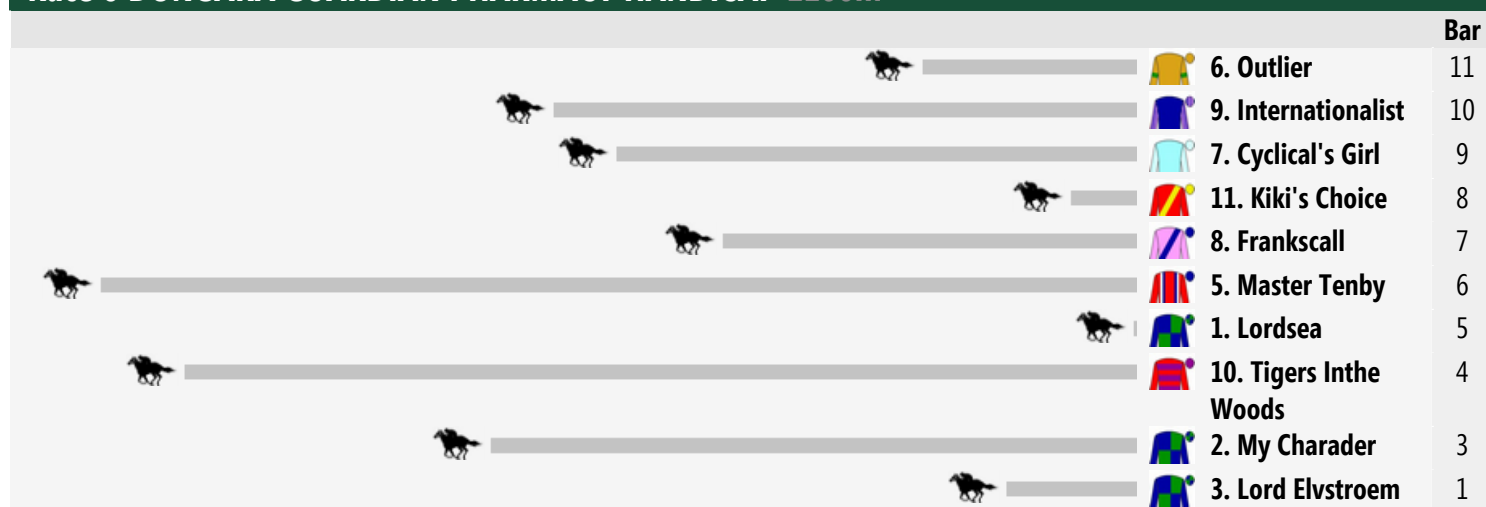

Race 6 DONGARA GUARDIAN PHARMACY HANDICAP 1100m

<< Race Direction

Rail Position: Rail is at the inside position.

Produced by Punters.com.au

Punters.com.au is your ultimate racing website. Social networking, free form guides, odds comparison, betting deals, the latest news, photos and a revolutionary tipping system allowing punters to buy and sell their horse racing tips. Visit www.punters.com.au for more information.

Love it, hate it, can't live without it? We'd love to hear from you: support@punters.com.au

© 2014 Punters Paradise Pty Ltd. If you're reading this copywrite notice you're probably thinking of printing lots of copies. Go for it. You can even sell them at the gates if you want. Altering, changing or reproducing parts of this form guide is however strictly prohibited. While Punters.com.au takes all care in the preparation of information we accept no responsibility nor warrants the accuracy of the information displayed.

© 2014 Racing Information Services Australia Pty Ltd (RISA) (and other parties working with it). Racing materials, including fields, form and results are subject to copyright which is owned by RISA and other parties working with it.

© 2014 Racing and Wagering Western Australia (RWWA) (and other parties working with it). WA racing materials, including fields, form and results are subject to copyright which is owned by RWWA and other parties working with it.