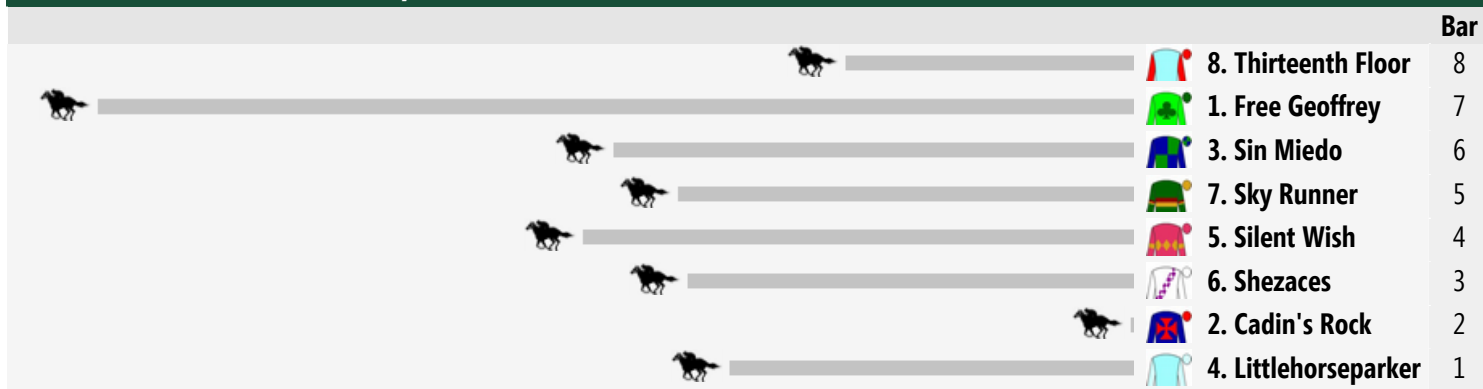

## Race 1 DONGARA TRADIES/SHORELINE OUTDOOR WORLD MAIDEN 1200m

<< Race Direction

**Rail Position:** Rail is at the inside position.

Race 2 DONGARA IGA MAIDEN: Sorry, not enough data to create a speedmap.

## Race 3 WELLARD SPRINT 1100m

<< Race Direction

**Rail Position:** Rail is at the inside position.

### Race 5 XXXX GOLD-DONGARA CUP 1850m

<< Race Direction

Rail Position: Rail is at the inside position.