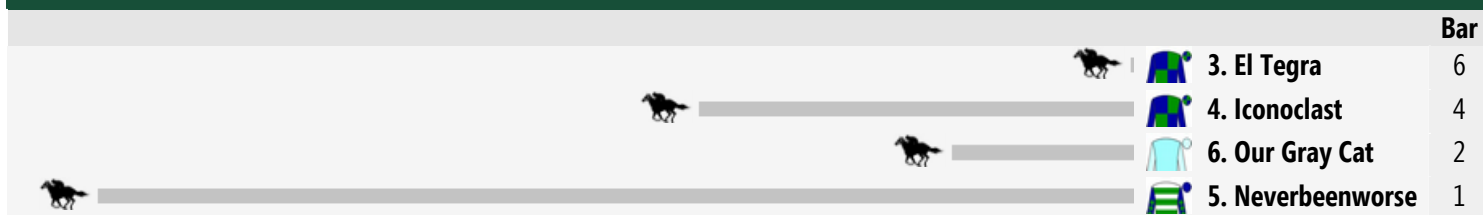

## Race 1 DONGARA TRADIES/SHORELINE OUTDOOR WORLD MAIDEN 1200m

<< Race Direction

**Rail Position:** Rail is at the inside position.

Race 2 DONGARA IGA MAIDEN: Sorry, not enough data to create a speedmap.

## Race 3 WELLARD SPRINT 1100m

<< Race Direction

**Rail Position:** Rail is at the inside position.