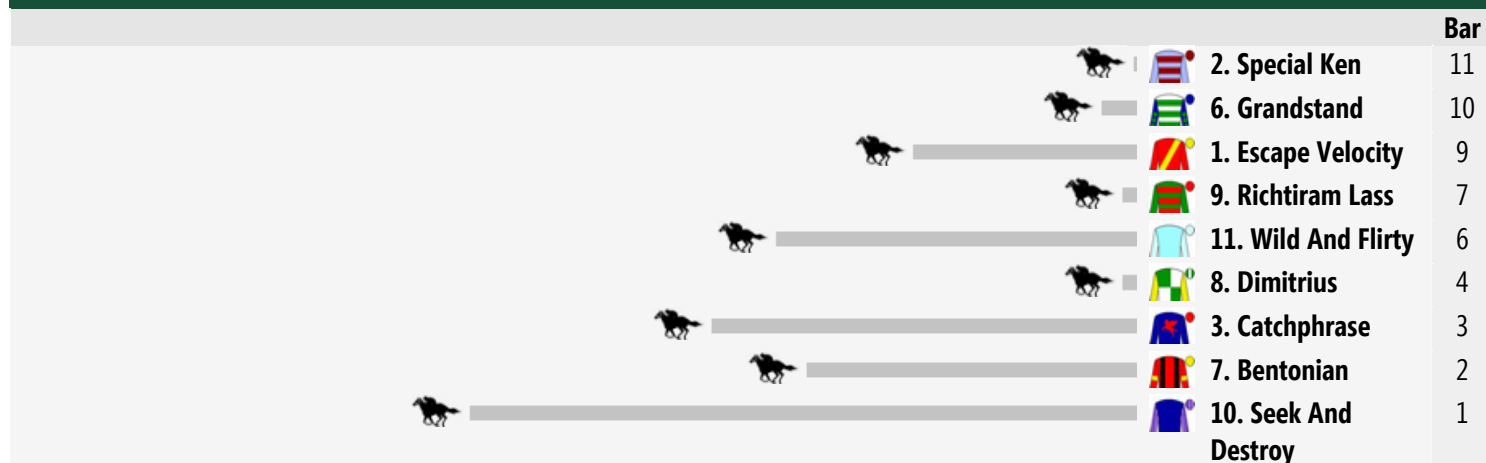

## Race 1 DONGARA TRADIES/SHORELINE OUTDOOR WORLD MAIDEN 1200m

<< Race Direction

**Rail Position:** Rail is at the inside position.

Race 2 DONGARA IGA MAIDEN: Sorry, not enough data to create a speedmap.

## Race 3 WELLARD SPRINT 1100m

<< Race Direction

**Rail Position:** Rail is at the inside position.

### Race 5 XXXX GOLD-DONGARA CUP 1850m

<< Race Direction

Rail Position: Rail is at the inside position.