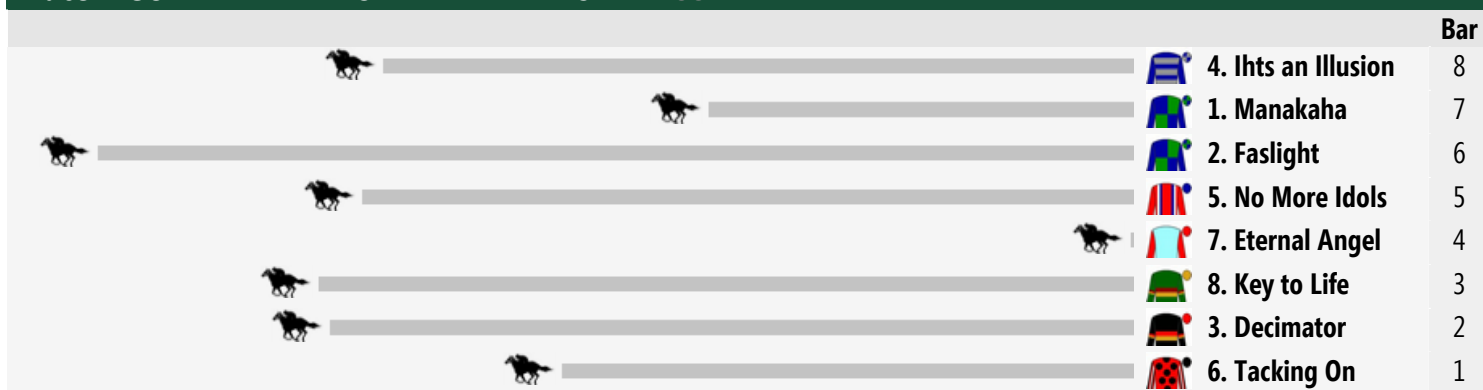

Race 4 GUARDIAN NEWSPAPER HANDICAP 1200m

<< Race Direction

Rail Position: Rail is at the inside position.