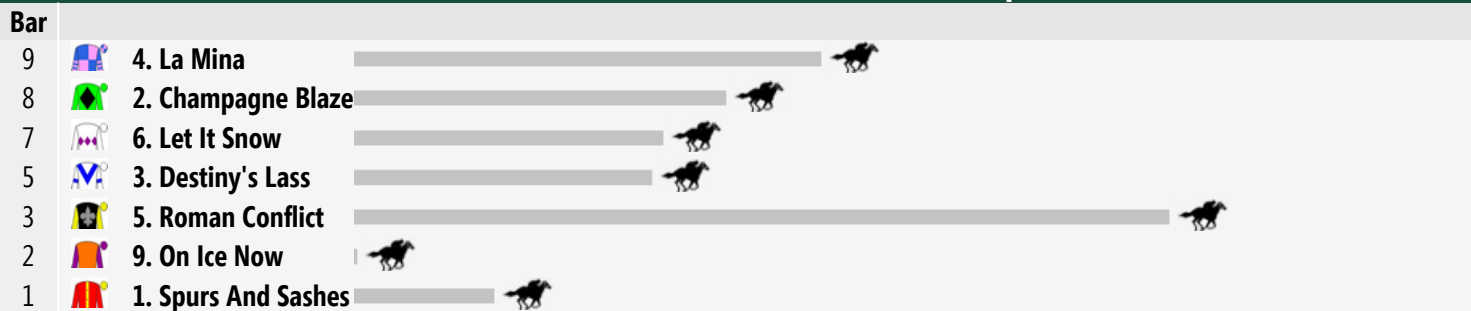

Gold Coast Speedmaps

Saturday 19th April 2014

Race 1 THE LOBBY BAR AT JUPITERS Fillies and Mares Class 3 Handicap 1200m

Rail Position: +7m 1000-W/Post; 5m Remainder.

Race Direction >>

Race 2 OSTERIA VIVO 3 FOR 33 Maiden Plate 1400m

Rail Position: +7m 1000-W/Post; 5m Remainder.

Race Direction >>

Race 3 J BAR AT JUPITERS Fillies and Mares Class 1 Handicap 1400m

Rail Position: +7m 1000-W/Post; 5m Remainder.

Race Direction >>

Race 4 ENTWINE AT JUPITERS Colts, Geldings and Entires Class 1 Handicap 1400m