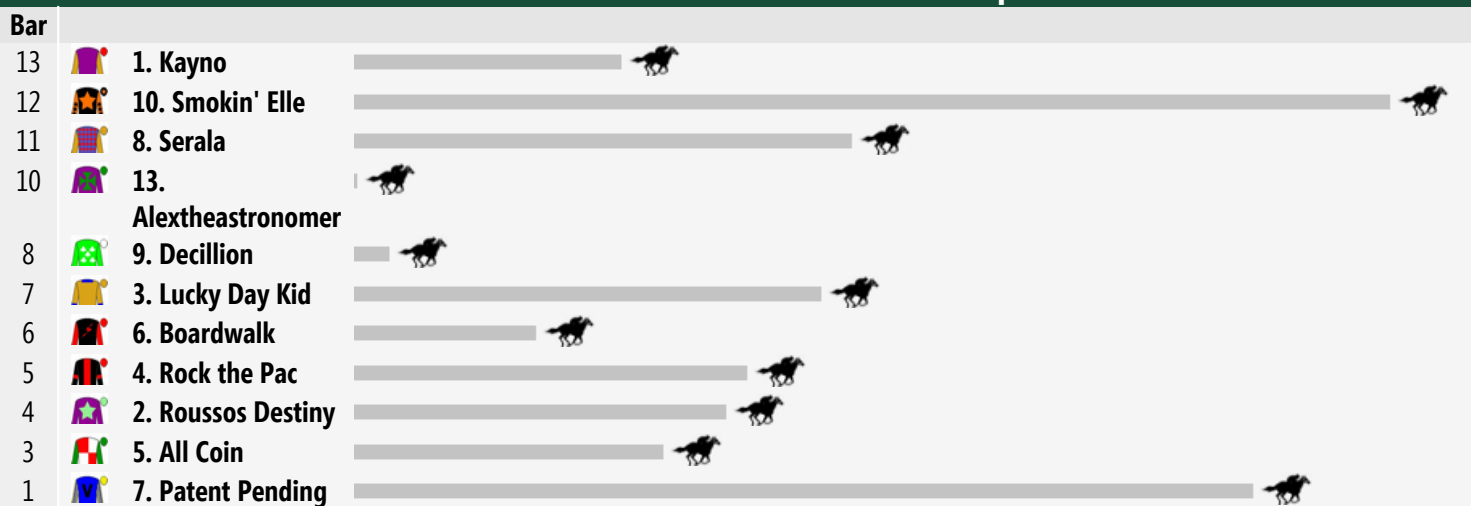

Rail Position: +7m 1000-W/Post; 5m Remainder.

Race Direction >>

Race 5 THE FOOD FANTASY QTIS Three-Years-Old Handicap 1400m

Rail Position: +7m 1000-W/Post; 5m Remainder.

Race Direction >>

Race 6 THE ULTIMATE VEGAS SHOW AT JUPITERS RATING 62 Handicap 2200m