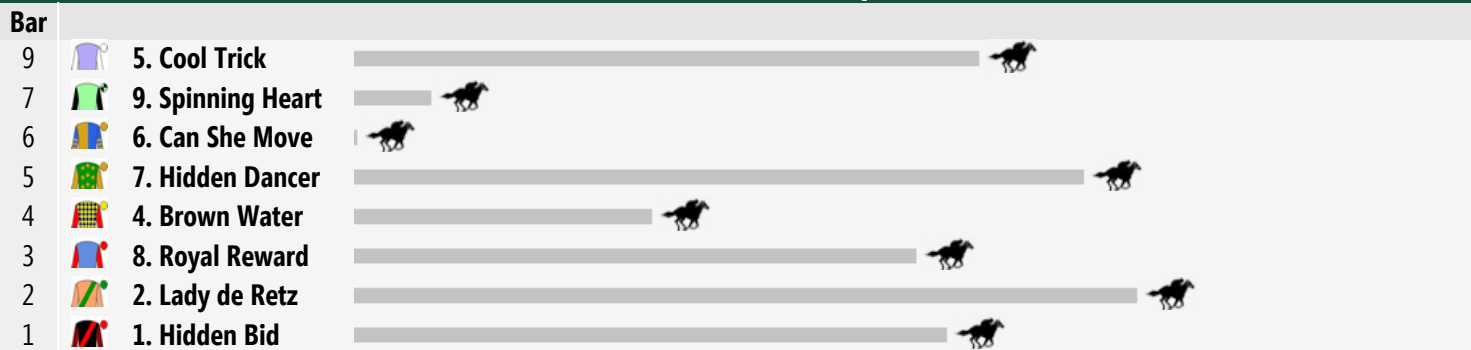

Gold Coast Speedmaps

Saturday 19th April 2014

Race 1 THE LOBBY BAR AT JUPITERS Fillies and Mares Class 3 Handicap 1200m

Rail Position: +7m 1000-W/Post; 5m Remainder.

Race Direction >>

Race 2 OSTERIA VIVO 3 FOR 33 Maiden Plate 1400m

Rail Position: +7m 1000-W/Post; 5m Remainder.

Race Direction >>

Race 3 J BAR AT JUPITERS Fillies and Mares Class 1 Handicap 1400m

Rail Position: +7m 1000-W/Post; 5m Remainder.

Race Direction >>

Race 4 ENTWINE AT JUPITERS Colts, Geldings and Entires Class 1 Handicap 1400m