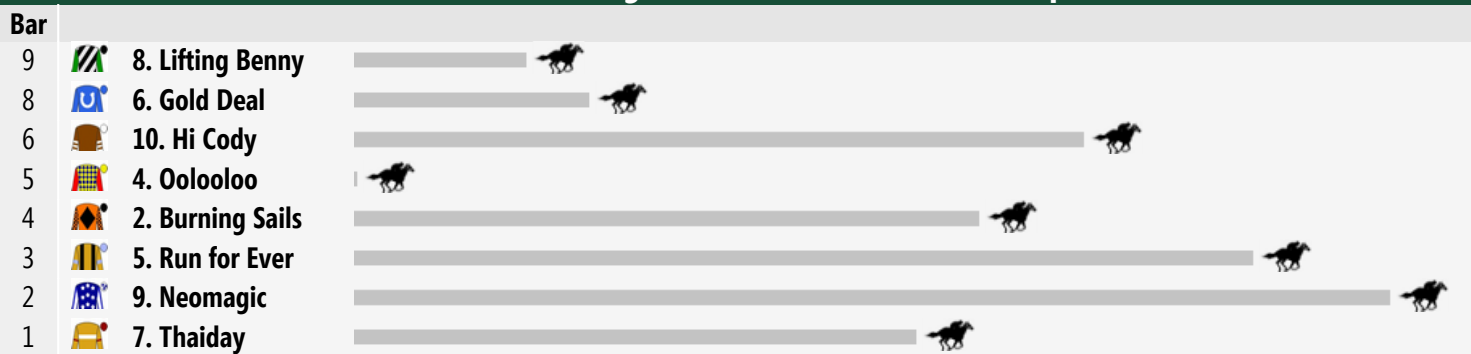

Rail Position: +7m 1000-W/Post; 5m Remainder.

Race Direction >>

Race 3 J BAR AT JUPITERS Fillies and Mares Class 1 Handicap 1400m

Rail Position: +7m 1000-W/Post; 5m Remainder.

Race Direction >>

Race 4 ENTWINE AT JUPITERS Colts, Geldings and Entires Class 1 Handicap 1400m

Rail Position: +7m 1000-W/Post; 5m Remainder.

Race Direction >>

Race 5 THE FOOD FANTASY QTIS Three-Years-Old Handicap 1400m

Rail Position: +7m 1000-W/Post; 5m Remainder.

Race Direction >>

Race 6 THE ULTIMATE VEGAS SHOW AT JUPITERS RATING 62 Handicap 2200m