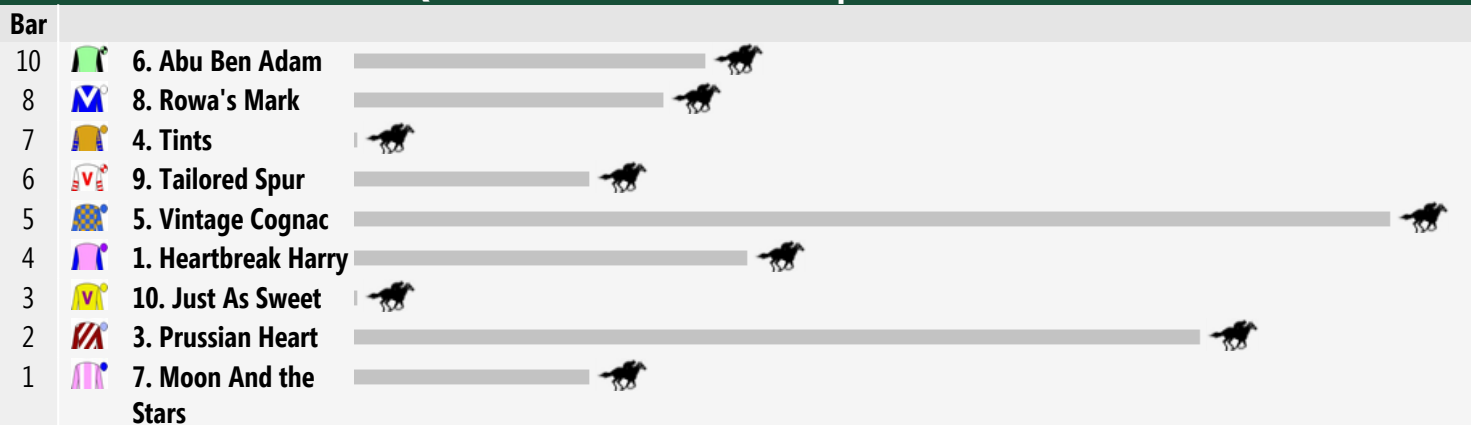

Rail Position: +7m 1000-W/Post; 5m Remainder.

Race Direction >>

Race 3 J BAR AT JUPITERS Fillies and Mares Class 1 Handicap 1400m

Rail Position: +7m 1000-W/Post; 5m Remainder.

Race Direction >>

Race 4 ENTWINE AT JUPITERS Colts, Geldings and Entires Class 1 Handicap 1400m

Rail Position: +7m 1000-W/Post; 5m Remainder.

Race Direction >>

Race 5 THE FOOD FANTASY QTIS Three-Years-Old Handicap 1400m

Rail Position: +7m 1000-W/Post; 5m Remainder.

Race Direction >>

Race 6 THE ULTIMATE VEGAS SHOW AT JUPITERS RATING 62 Handicap 2200m