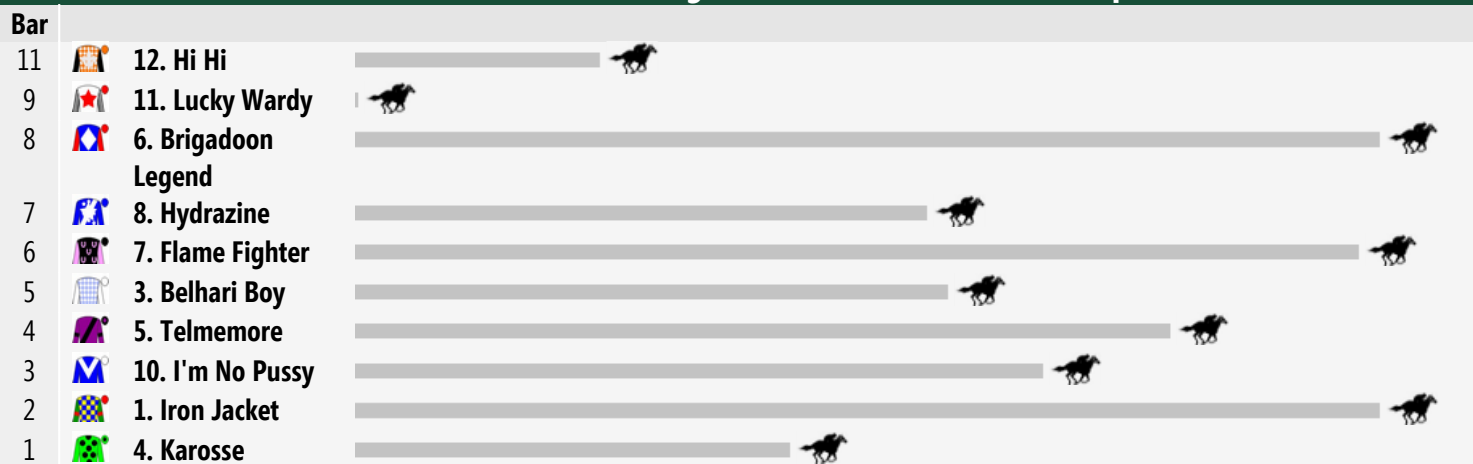

Race 7 JUPITERS HOTEL & CASINO Colts, Geldings and Entires Class 3 Handicap 1200m

Rail Position: +7m 1000-W/Post; 5m Remainder.

Race Direction >>