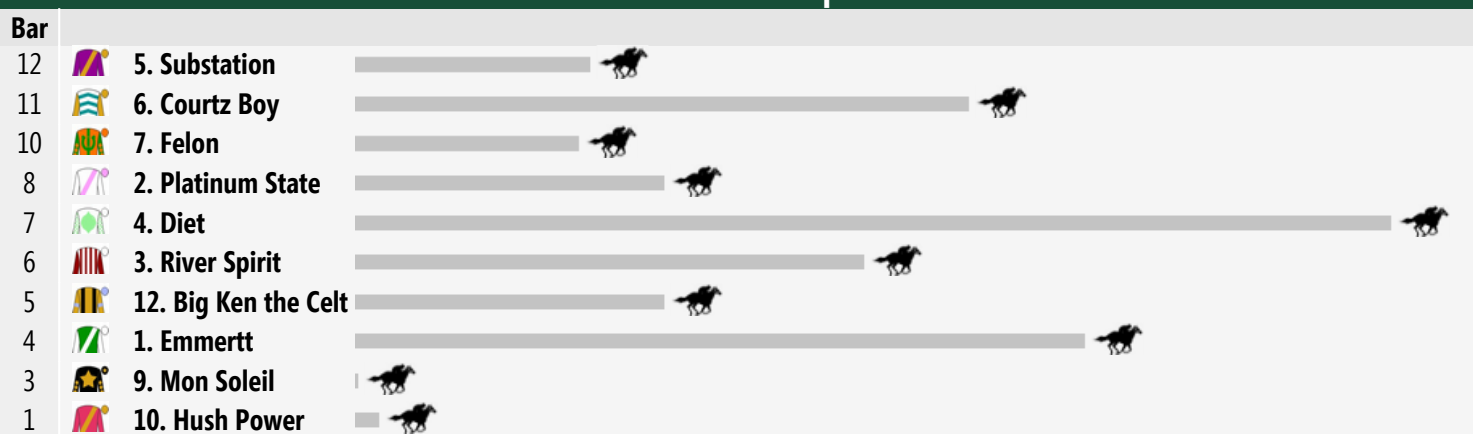

Rail Position: +7m 1000-W/Post; 5m Remainder.

Race Direction >>

Race 5 THE FOOD FANTASY QTIS Three-Years-Old Handicap 1400m

Rail Position: +7m 1000-W/Post; 5m Remainder.

Race Direction >>

Race 6 THE ULTIMATE VEGAS SHOW AT JUPITERS RATING 62 Handicap 2200m

Rail Position: +7m 1000-W/Post; 5m Remainder.

Race Direction >>

Race 7 JUPITERS HOTEL & CASINO Colts, Geldings and Entires Class 3 Handicap 1200m

Rail Position: +7m 1000-W/Post; 5m Remainder.

Race Direction >>

Race 8 ATRIUM BAR AT JUPITERS BenchMark 85 Handicap 1300m

Rail Position: +7m 1000-W/Post; 5m Remainder.

Race Direction >>

Produced by Punters.com.au

Punters.com.au is your ultimate racing website. Social networking, free form guides, odds comparison, betting deals, the latest news, photos and a revolutionary tipping system allowing punters to buy and sell their horse racing tips. Visit www.punters.com.au for more information.