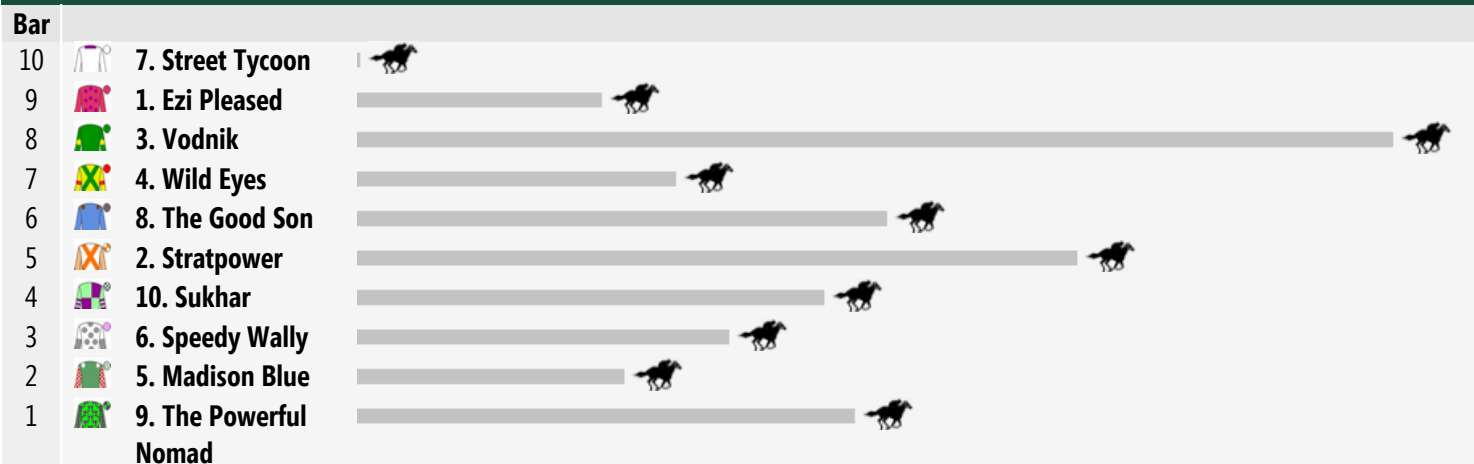

Rail Position: True

Race Direction >>

Race 6 WOLLONGONG RSL SUB-BRANCH GALLIPOLI CUP (BENCHMARK 65) 1600m

Rail Position: True

Race Direction >>

Race 7 BRODIE LONG GREW MAIDEN PLATE 1600m

Rail Position: True

Race Direction >>

Race 8 THE SHELLHARBOUR CLUB CLASS 1 & MAIDEN PLATE 2000m

Rail Position: True

Race Direction >>

Produced by Punters.com.au

Punters.com.au is your ultimate racing website. Social networking, free form guides, odds comparison, betting deals, the latest news, photos and a revolutionary tipping system allowing punters to buy and sell their horse racing tips. Visit www.punters.com.au for more information.