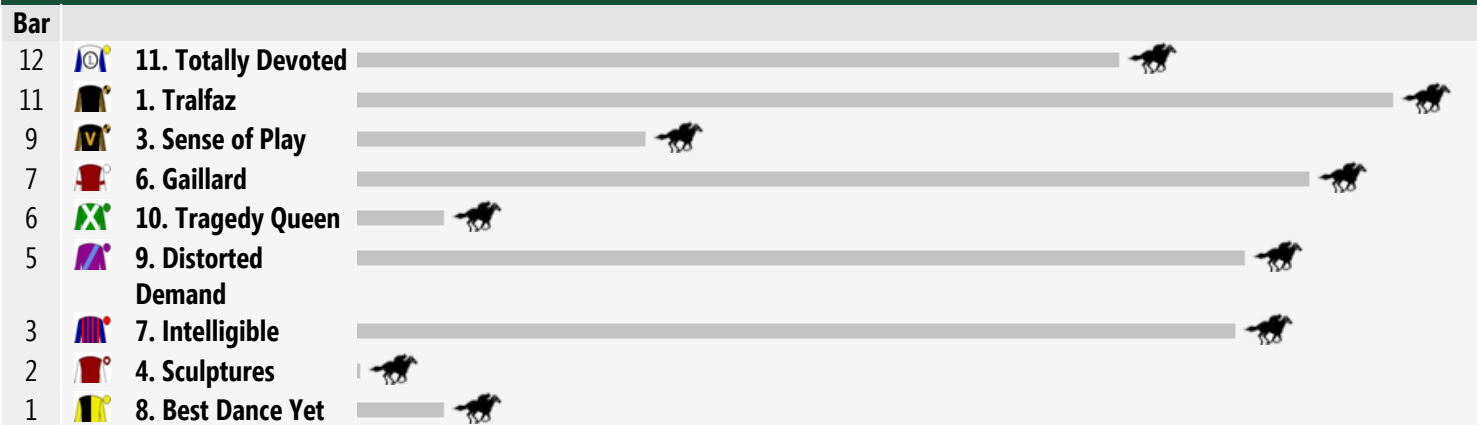

Kembla Grange Speedmaps

Saturday 19th April 2014

Race 1 LONE PINE 2YO MAIDEN PLATE: Sorry, not enough data to create a speedmap.

Race 2 CHRISTINE ARMSTRONG MEMORIAL CLASS 2 HANDICAP 1200m

Rail Position: True

Race Direction >>

Race 3 HOLLYMOUNT BLOODSTOCK CG&E MAIDEN HANDICAP 1400m

Rail Position: True

Race Direction >>

Race 4 HANSEN & COLE FUNERALS F&M MAIDEN HANDICAP 1400m

Rail Position: True

Race Direction >>

Race 5 CLUBSNOW BENCHMARK 60 HANDICAP 1400m

Rail Position: True

Race Direction >>

Race 6 WOLLONGONG RSL SUB-BRANCH GALLIPOLI CUP (BENCHMARK 65) 1600m

Rail Position: True

Race Direction >>

Race 7 BRODIE LONG GREW MAIDEN PLATE 1600m

Rail Position: True