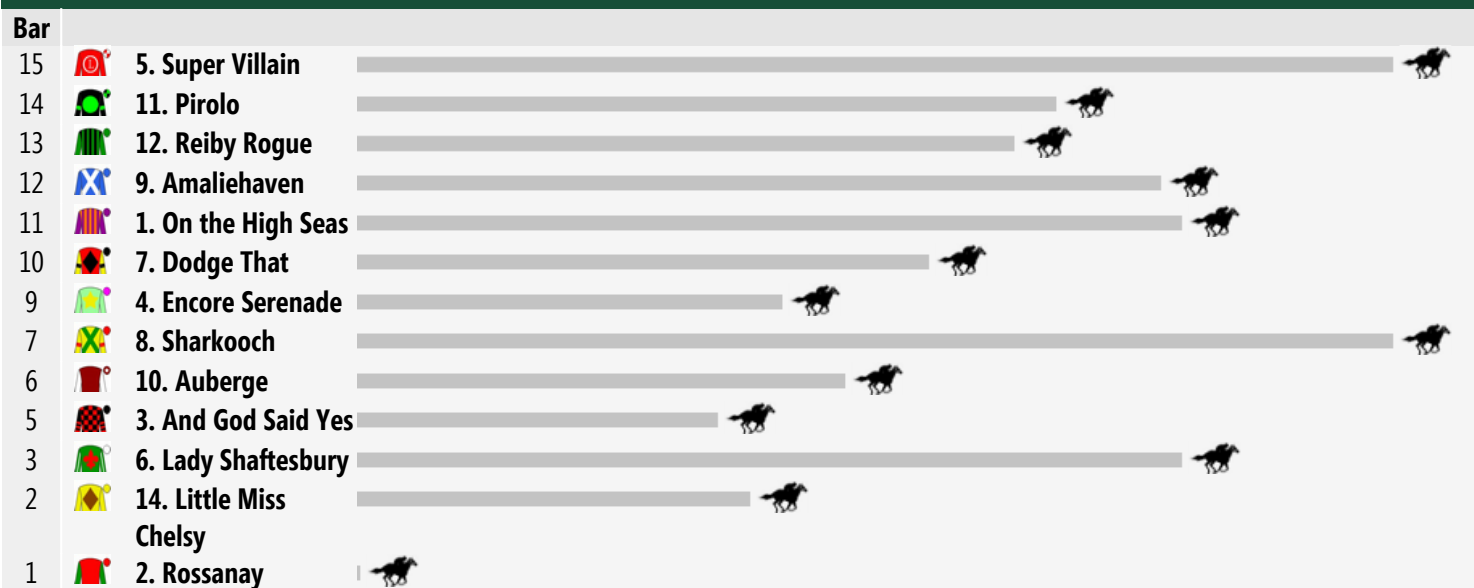

Rail Position: True

Race Direction >>

Race 6 WOLLONGONG RSL SUB-BRANCH GALLIPOLI CUP (BENCHMARK 65) 1600m

Rail Position: True

Race Direction >>

Race 7 BRODIE LONG GREW MAIDEN PLATE 1600m

Rail Position: True

Race Direction >>

Race 8 THE SHELLHARBOUR CLUB CLASS 1 & MAIDEN PLATE 2000m

Rail Position: True

Race Direction >>

Produced by Punters.com.au

Punters.com.au is your ultimate racing website. Social networking, free form guides, odds comparison, betting deals, the latest news, photos and a revolutionary tipping system allowing punters to buy and sell their horse racing tips. Visit www.punters.com.au for more information.