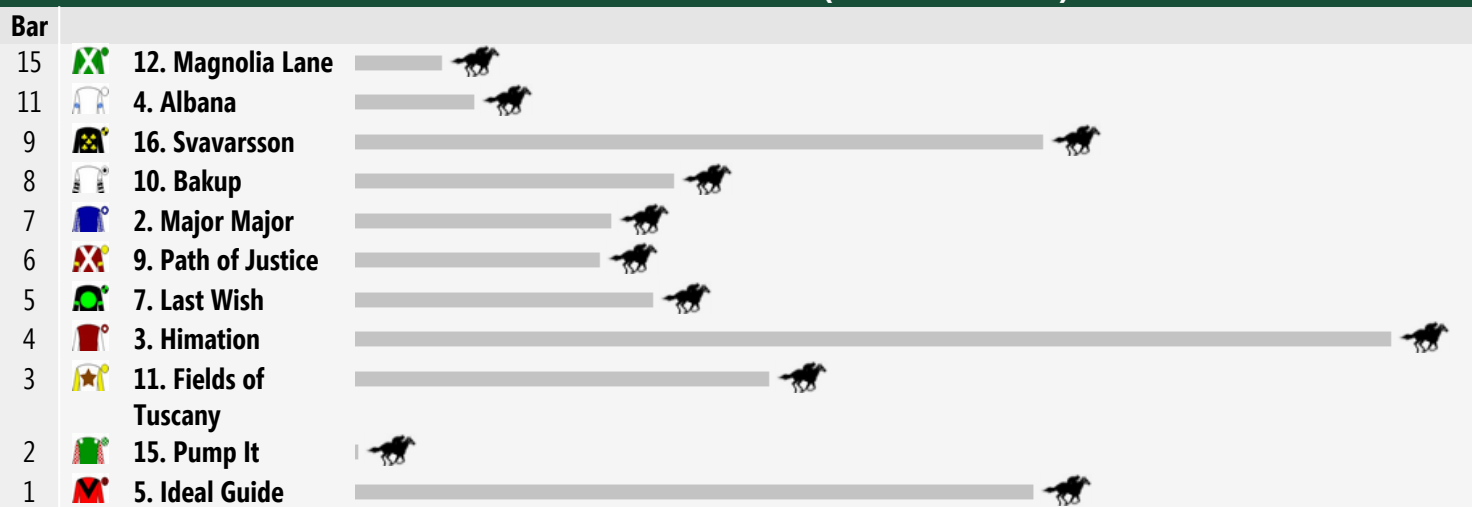

Kembla Grange Speedmaps

Saturday 19th April 2014

Race 1 LONE PINE 2YO MAIDEN PLATE: Sorry, not enough data to create a speedmap.

Race 2 CHRISTINE ARMSTRONG MEMORIAL CLASS 2 HANDICAP 1200m

Rail Position: True

Race Direction >>

Race 3 HOLLYMOUNT BLOODSTOCK CG&E MAIDEN HANDICAP 1400m

Rail Position: True

Race Direction >>

Race 4 HANSEN & COLE FUNERALS F&M MAIDEN HANDICAP 1400m

Rail Position: True

Race Direction >>

Race 5 CLUBSNOW BENCHMARK 60 HANDICAP 1400m

Rail Position: True

Race Direction >>

Race 6 WOLLONGONG RSL SUB-BRANCH GALLIPOLI CUP (BENCHMARK 65) 1600m

Rail Position: True

Race Direction >>

Race 7 BRODIE LONG GREW MAIDEN PLATE 1600m

Rail Position: True

Race Direction >>

Race 8 THE SHELLHARBOUR CLUB CLASS 1 & MAIDEN PLATE 2000m

Rail Position: True

Race Direction >>

Produced by Punters.com.au

Punters.com.au is your ultimate racing website. Social networking, free form guides, odds comparison, betting deals, the latest news, photos and a revolutionary tipping system allowing punters to buy and sell their horse racing tips. Visit www.punters.com.au for more information.