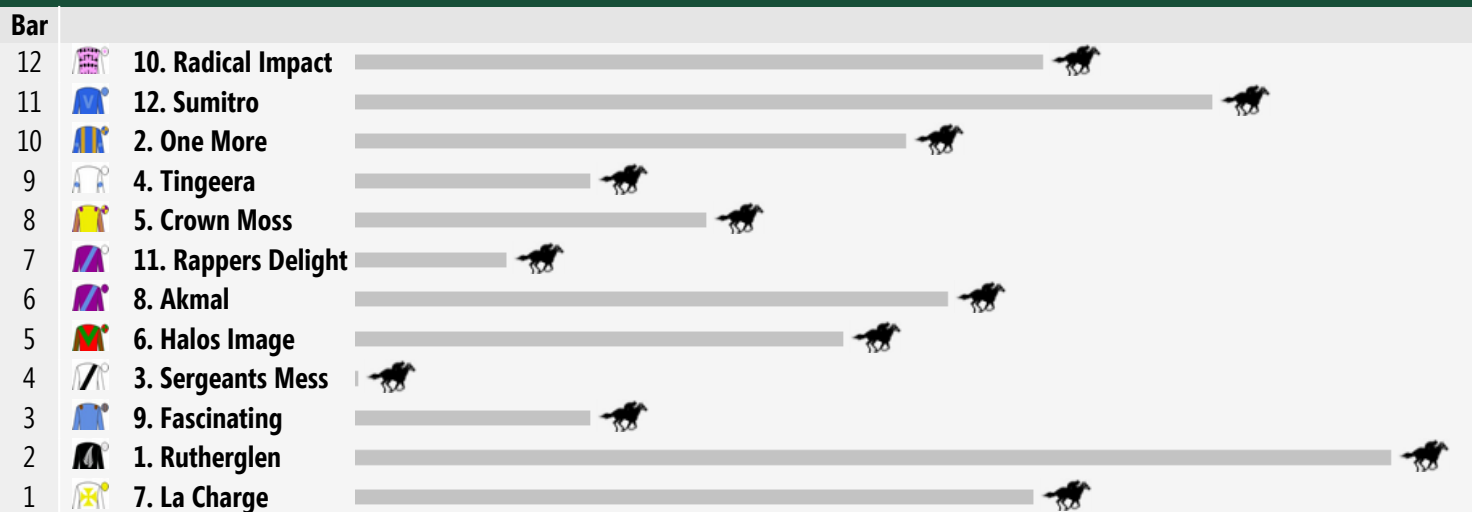

Kembla Grange Speedmaps

Saturday 19th April 2014

Race 1 LONE PINE 2YO MAIDEN PLATE: Sorry, not enough data to create a speedmap.

Race 2 CHRISTINE ARMSTRONG MEMORIAL CLASS 2 HANDICAP 1200m

Rail Position: True

Race Direction >>

Race 3 HOLLYMOUNT BLOODSTOCK CG&E MAIDEN HANDICAP 1400m

Rail Position: True

Race Direction >>

Race 4 HANSEN & COLE FUNERALS F&M MAIDEN HANDICAP 1400m

Rail Position: True

Race Direction >>

Race 5 CLUBSNOW BENCHMARK 60 HANDICAP 1400m

Rail Position: True

Race Direction >>

Race 6 WOLLONGONG RSL SUB-BRANCH GALLIPOLI CUP (BENCHMARK 65) 1600m

Rail Position: True

Race Direction >>

Race 7 BRODIE LONG GREW MAIDEN PLATE 1600m

Rail Position: True

Race Direction >>

Race 8 THE SHELLHARBOUR CLUB CLASS 1 & MAIDEN PLATE 2000m

Rail Position: True

Race Direction >>

Produced by Punters.com.au

Punters.com.au is your ultimate racing website. Social networking, free form guides, odds comparison, betting deals, the latest news, photos and a revolutionary tipping system allowing punters to buy and sell their horse racing tips. Visit www.punters.com.au for more information.