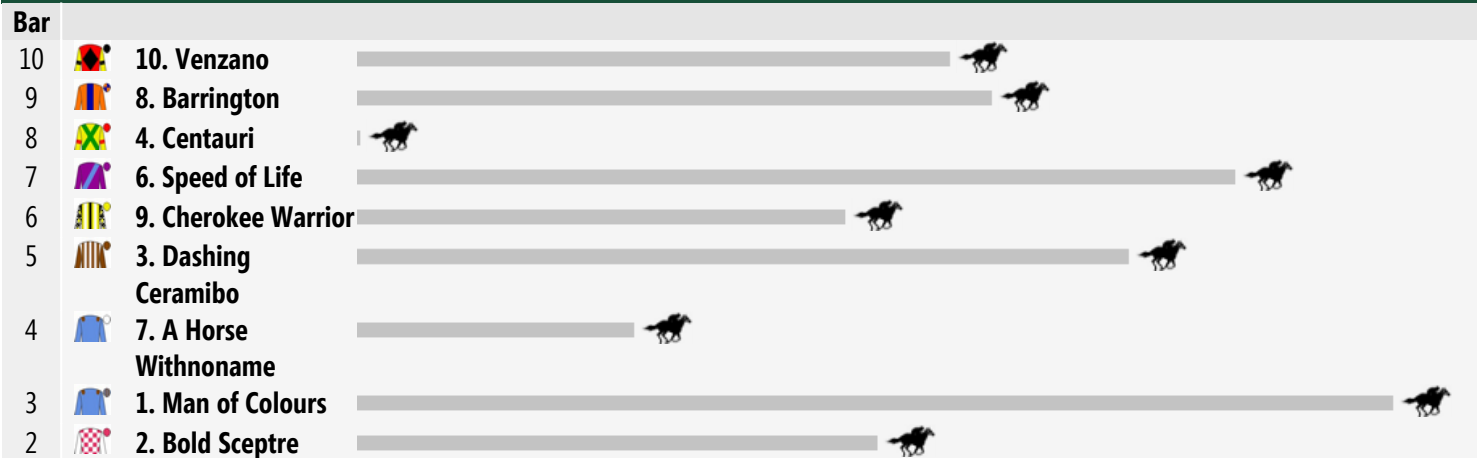

Kembla Grange Speedmaps

Saturday 19th April 2014

Race 1 LONE PINE 2YO MAIDEN PLATE: Sorry, not enough data to create a speedmap.

Race 2 CHRISTINE ARMSTRONG MEMORIAL CLASS 2 HANDICAP 1200m

Rail Position: True

Race Direction >>

Race 3 HOLLYMOUNT BLOODSTOCK CG&E MAIDEN HANDICAP 1400m

Rail Position: True

Race Direction >>

Race 4 HANSEN & COLE FUNERALS F&M MAIDEN HANDICAP 1400m

Rail Position: True

Race Direction >>

Race 5 CLUBSNOW BENCHMARK 60 HANDICAP 1400m

Rail Position: True

Race Direction >>

Race 6 WOLLONGONG RSL SUB-BRANCH GALLIPOLI CUP (BENCHMARK 65) 1600m

Rail Position: True

Race Direction >>

Race 7 BRODIE LONG GREW MAIDEN PLATE 1600m

Rail Position: True

Race Direction >>

Race 8 THE SHELLHARBOUR CLUB CLASS 1 & MAIDEN PLATE 2000m

Rail Position: True

Race Direction >>

Produced by Punters.com.au

Punters.com.au is your ultimate racing website. Social networking, free form guides, odds comparison, betting deals, the latest news, photos and a revolutionary tipping system allowing punters to buy and sell their horse racing tips. Visit www.punters.com.au for more information.