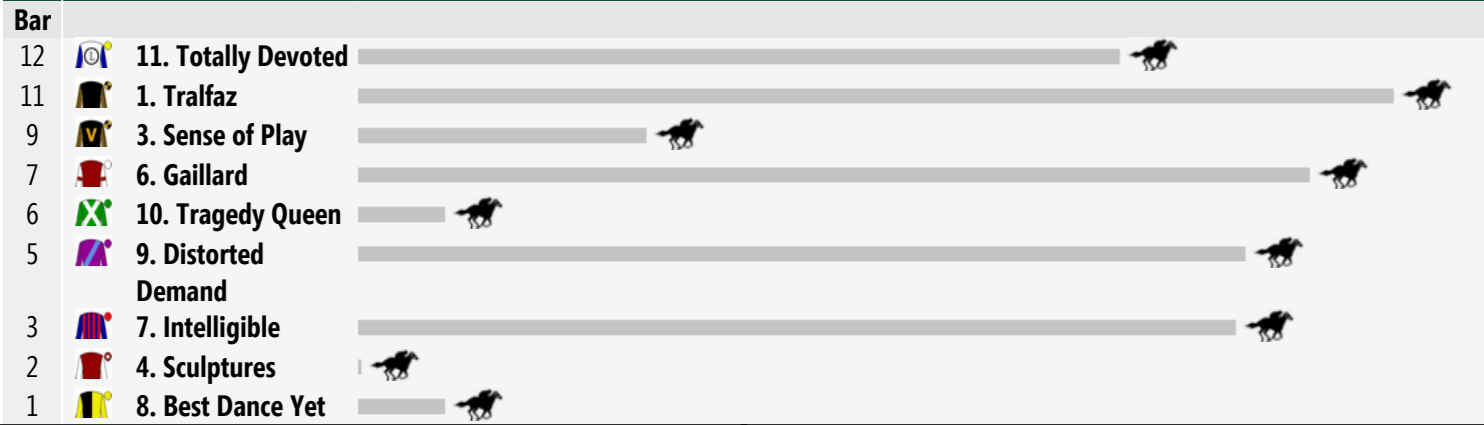

VIC/TAS: 01:05 pm
QLD: 01:05 pm
NT: 12:35 pm
SA: 12:35 pm
WA: 11:05 am

Horse	Jockey	Trainer	Last 10	Career	Prize	W%	P%	Bar	Wgt
1. Tralfaz	Jess Taylor (a2)	Gary Portelli	s624131s02	10:2-3-2	$54,655	20%	70%	11	60
2. Kasiano Lad	Adam Hyeronimus	Jason Coyle	s211s4	4:2-1-0	$68,910	50%	75%	SCRATCHED	
3. Sense of Play	Mitchell Bell	David Pfeiffer	2s71342133	13:2-2-3	$52,925	15%	54%	9	58
4. Sculptures	Damien Thornton	Peter Snowden	s4113	4:2-0-1	$38,485	50%	75%	2	57.5
5. Prinsengracht	Yusuke Ichikawa (a2)	Anthony Cummings	4s042s0266	9:1-2-0	$31,880	11%	33%	SCRATCHED	
6. Gaillard	Paul Hammersley	Peter Snowden	s621	3:1-1-0	$21,875	33%	67%	7	56
7. Intelligible	Neil Paine	Andrew Baddock	0s1	2:1-0-0	$12,250	50%	50%	3	56
8. Best Dance Yet	Winona Costin (a2)	Ross Simpson & Tracey Barnes	061s602124	22:2-4-2	$45,565	9%	36%	1	55
9. Distorted Demand	John Kissick (a1)	Amanda Turner & Mauro Poletti	1s327	4:1-1-1	$22,625	25%	75%	5	55
10. Tragedy Queen	Blake Spriggs	Luke Price	3s2s611s3	6:2-1-2	$25,800	33%	83%	6	54
11. Totally Devoted	Brodie Loy (a2)	Gwenda Markwell	s428241907	16:2-3-1	$49,080	13%	38%	12	54
12. Moral Victory	Grant Buckley	Steven Wilson	73s31s52	6:1-1-2	$20,425	17%	67%	SCRATCHED	

Speedmap: Predicted settling positions after start

Rail Position: True Race Direction >>

5 SUPER VILLAIN

3 year old bay gelding (male)
Sire Savabeel **Dam** Pin Oak
Breeder The Whitby Bloodstock Trust
Owners Champion Thoroughbreds (Mgr: J P Abrahams, Vatican (Mgr: C B O'Brien), B S Audet, C J Elvin, V A Elvin, M E J McIntyre, D J Sutherland, S M Humphries, P Mayhew, R J Harris, B J Boocker, Mrs T C Boocker, G E McKay, R C Brims, J Law & D Knowles
Colours Red, White Champion Thoroughbreds Logo And Sleeves, Quartered Cap

Trainer John O'Shea
Jockey Lester Grace 57.5kg
Win Range 2000m
Career 8:1-1-0 **12 Mths** 4:1-1-0 **1st Up** 1:0-0-0 **2nd Up** 1:0-0-0
Good 5:1-1-0 **Dead** 3:0-0-0 **Slow** 0:0-0-0 **Heavy** 0:0-0-0
Jockey 0:0-0-0 **Dist** 1:1-0-0 **Track** 1:0-0-0 **Trk/Dst** 0:0-0-0

Race Details	Track	Jockey	Wgt	Br.	Odds Winner	@800 @400
6 of 10 WYNG Thu 3Apr14 2100m BM60	Dead	J Mcdonald	57.5	2	$8.50 Plutorius (IRE) 59kg 6.00L 2:11.9	3 5
9 of 11 HAWK Thu 13Mar14 1600m CL1	Good	J Mcdonald	56.5	8	$7.50 Shikra 55.5kg 13.70L 1:36.63	3 3
10 of 10 HAWK Thu 27Feb14 1400m CL1	Dead	J Mcdonald	58	10	$20 High Grace 57kg 6.30L 1:25.45	10 10
4 of 8 RAND Tue 11Feb14 1050m 3Y-BT	Dead	H Bowman	n/a		Cosmic Endeavour n/a 0.00L 1:03.9	
5 of 6 RAND Fri 31Jan14 1050m 3Y-BT	Dead	N Rawiller	n/a		Countryman n/a 0.00L 1:05.3	

6 LADY SHAFTESBURY

4 year old chestnut mare (female)
Sire Shaft **Dam** Salsify
Breeder Mr D F Lamond
Owners J C Gatfield, Mrs H A Fitzgerald, D Croker, R Zappone, A Russo, Mrs S Gatfield, M T Stubbs & R J Quinton
Colours Green, Red Fleur De Lys, Green And White Striped Sleeves, White Cap

Trainer Ron Quinton
Jockey Taylor Marshall 57.0kg
Win Range 1400m
Career 15:1-2-1 **12 Mths** 5:0-1-0 **1st Up** 2:0-0-0 **2nd Up** 2:0-1-0
Good 10:1-1-1 **Dead** 3:0-0-0 **Slow** 1:0-0-0 **Heavy** 1:0-1-0
Jockey 5:1-0-0 **Dist** 0:0-0-0 **Track** 2:0-0-0 **Trk/Dst** 0:0-0-0

Race Details	Track	Jockey	Wgt	Br.	Odds Winner	@800 @400
6 of 11 NCLE Sat 12Apr14 1500m BM60	Dead	T Marshall	55	11	$12 Bolwarra Ben 59kg 3.00L 1:32.34	7 9
7 of 10 GOUL Fri 14Mar14 1600m CL2	Good	M Bell	55.5	1	$6 Impressive Yield 59kg 6.00L 1:35.83	8 8
4 of 8 KENS Wed 26Feb14 1550m F&M NMW	Good	T Marshall	54	7	$81 Mahara 58kg 3.30L 1:32.78	8 7
7 of 7 K GR Sat 15Feb14 1400m F&M BM60	Dead	S Clipperton	58.5	4	$13 Wings 59.5kg 7.60L 1:25.99	4 4
1 of 14 HAWK Thu 30Jan14 1400m MDN	Good	T Marshall	55	14	$18 Lady Shaftesbury 55kg 0.10L 1:24.52	14 13

7 DODGE THAT

4 year old bay gelding (male)
Sire Arena **Dam** Dodge City Kitty
Breeder Lomar Park Stud
Owners K J Parker, S Hillman, Mrs L Hillman, Ton Of Fun Synd (Mgr: A K Taliana), Lomar Park Stud Synd (Mgr: F Peisah) & Jazcom Equine Synd (Mgr: C Branthwaite)
Colours Red, Black Diamond, Yellow Sleeves, Black Armbands And Cap

Trainer Kerry Parker
Jockey Robbie Brewer 56.5kg
Win Range -
Career 21:0-5-3 **12 Mths** 11:0-2-1 **1st Up** 4:0-2-0 **2nd Up** 3:0-0-0
Good 12:0-2-2 **Dead** 7:0-2-1 **Slow** 1:0-0-0 **Heavy** 1:0-1-0
Jockey 1:0-1-0 **Dist** 1:0-1-0 **Track** 10:0-2-2 **Trk/Dst** 1:0-1-0