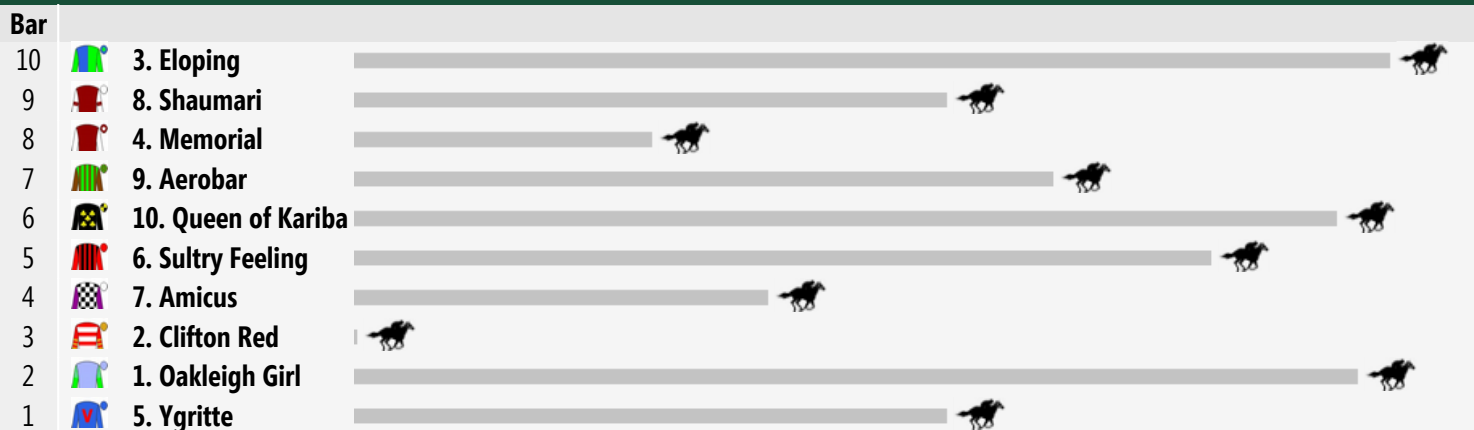

Royal Randwick Speedmaps

Saturday 19th April 2014

Race 1 ADINA APARTMENT HOTELS FERNHILL HANDICAP 1600m

Rail Position: +6m Entire Circuit

Race Direction >>

Race 2 MCGRATH ESTATE AGENTS SOUTH PACIFIC CLASSIC 1400m

Rail Position: +6m Entire Circuit

Race Direction >>

Race 3 GIRVAN WAUGH ROYAL RANDWICK STAKES 1200m

Rail Position: +6m Entire Circuit

Race Direction >>

Race 4 ARROWFIELD ROYAL SOVEREIGN STAKES 1200m

Rail Position: +6m Entire Circuit

Race Direction >>

Race 5 CELLARBRATIONS QUEEN OF THE TURF STAKES 1600m

Rail Position: +6m Entire Circuit

Race Direction >>

Race 6 SEVEN NEWS AUSTRALIAN OAKS 2400m

Rail Position: +6m Entire Circuit

Race Direction >>