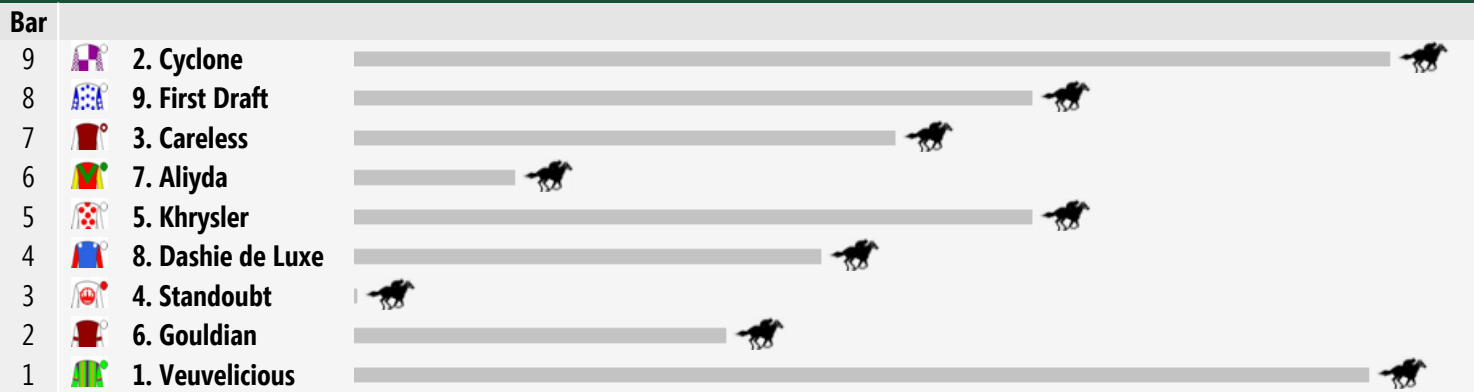

Royal Randwick Speedmaps

Saturday 19th April 2014

Race 1 ADINA APARTMENT HOTELS FERNHILL HANDICAP 1600m

Rail Position: +6m Entire Circuit

Race Direction >>

Race 2 MCGRATH ESTATE AGENTS SOUTH PACIFIC CLASSIC 1400m

Rail Position: +6m Entire Circuit

Race Direction >>

Race 3 GIRVAN WAUGH ROYAL RANDWICK STAKES 1200m

Rail Position: +6m Entire Circuit

Race Direction >>

Race 4 ARROWFIELD ROYAL SOVEREIGN STAKES 1200m

Rail Position: +6m Entire Circuit