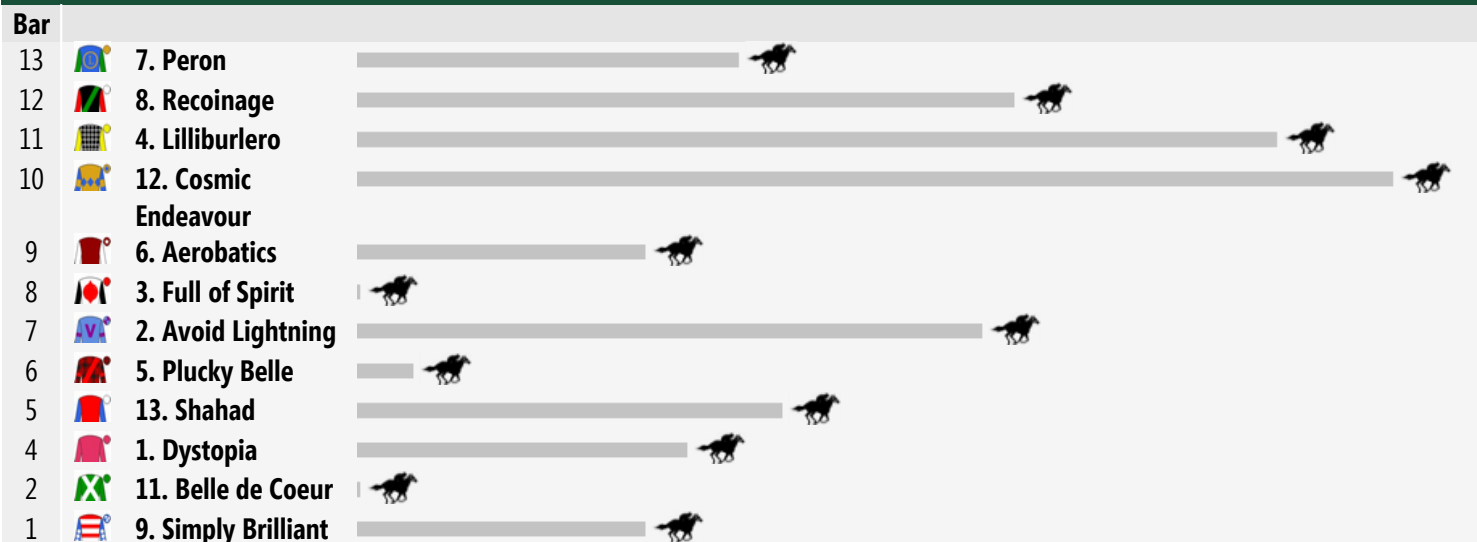

Race 7 SCHWEPPE'S SYDNEY CUP 3200m

Rail Position: +6m Entire Circuit

Race Direction >>

Race 8 LONGINES QUEEN ELIZABETH STAKES 2000m

Rail Position: +6m Entire Circuit

Race Direction >>

Race 9 DRUMMOND GOLF SAPPHIRE STAKES 1200m