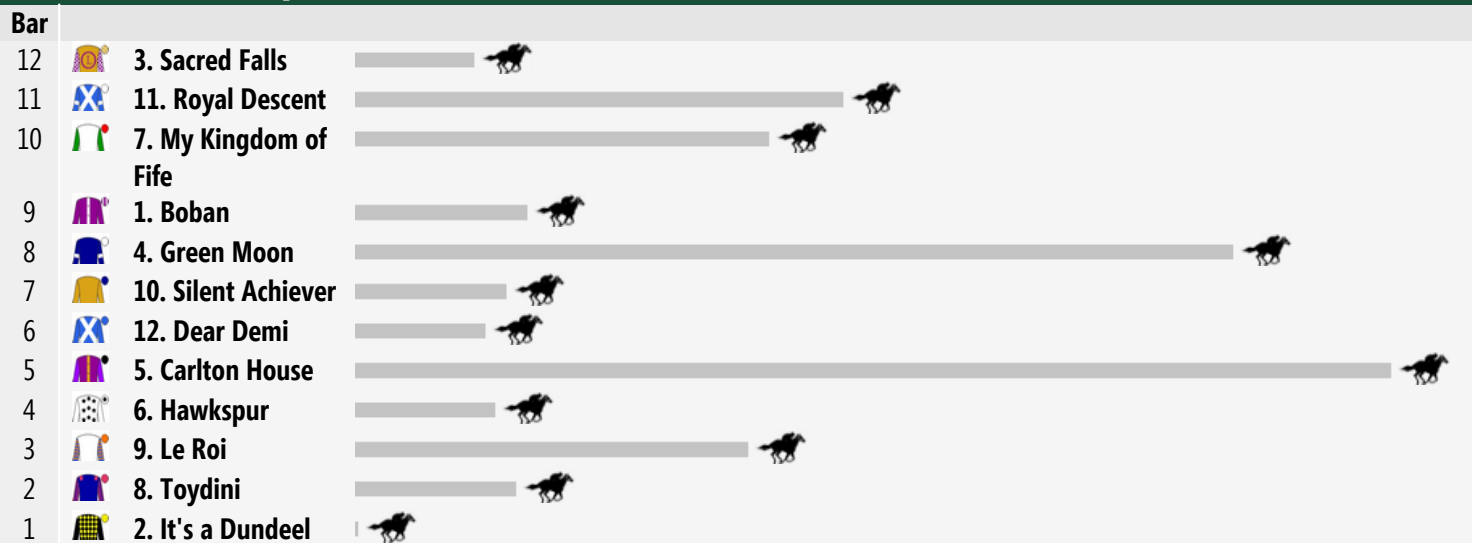

Rail Position: +6m Entire Circuit

Race Direction >>

Race 3 GIRVAN WAUGH ROYAL RANDWICK STAKES 1200m

Rail Position: +6m Entire Circuit

Race Direction >>

Race 4 ARROWFIELD ROYAL SOVEREIGN STAKES 1200m

Rail Position: +6m Entire Circuit

Race Direction >>

Race 5 CELLARBRATIONS QUEEN OF THE TURF STAKES 1600m

Rail Position: +6m Entire Circuit

Race Direction >>

Race 6 SEVEN NEWS AUSTRALIAN OAKS 2400m

Rail Position: +6m Entire Circuit

Race Direction >>

Race 7 SCHWEPPE'S SYDNEY CUP 3200m

Rail Position: +6m Entire Circuit

Race Direction >>

Race 8 LONGINES QUEEN ELIZABETH STAKES 2000m

Rail Position: +6m Entire Circuit

Race Direction >>

Race 9 DRUMMOND GOLF SAPPHIRE STAKES 1200m