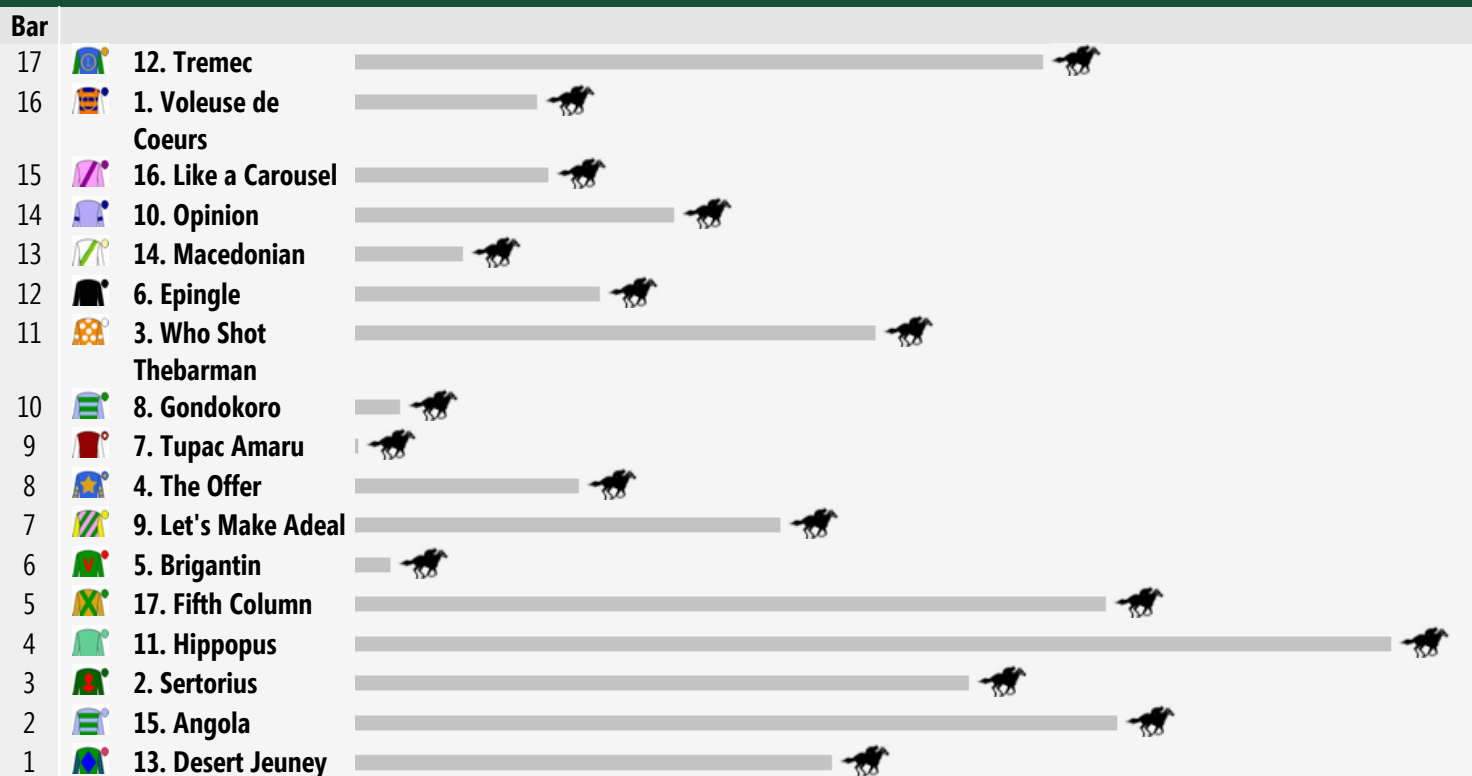

Race 7 SCHWEPPE'S SYDNEY CUP 3200m

Rail Position: +6m Entire Circuit

Race Direction >>