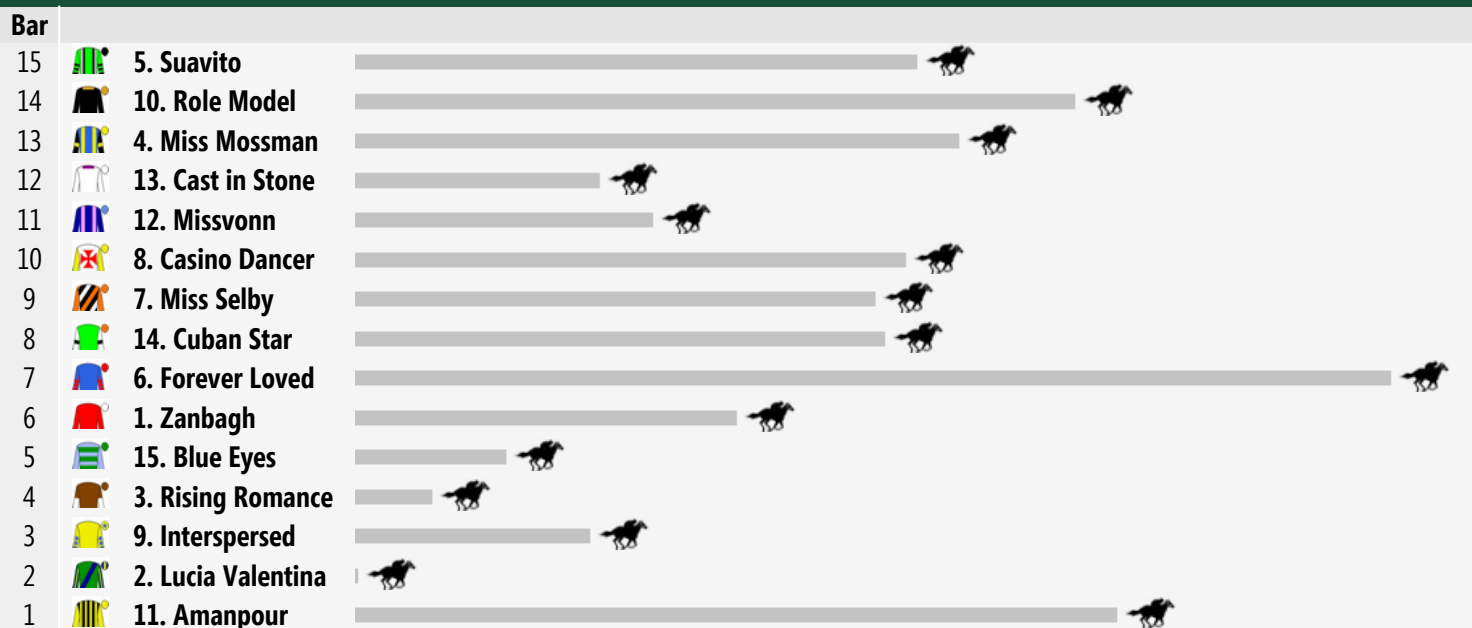

Rail Position: +6m Entire Circuit

Race Direction >>

Race 3 GIRVAN WAUGH ROYAL RANDWICK STAKES 1200m

Rail Position: +6m Entire Circuit

Race Direction >>

Race 4 ARROWFIELD ROYAL SOVEREIGN STAKES 1200m

Rail Position: +6m Entire Circuit

Race Direction >>

Race 5 CELLARBRATIONS QUEEN OF THE TURF STAKES 1600m

Rail Position: +6m Entire Circuit

Race Direction >>

Race 6 SEVEN NEWS AUSTRALIAN OAKS 2400m

Rail Position: +6m Entire Circuit

Race Direction >>

Race 7 SCHWEPPE'S SYDNEY CUP 3200m

Rail Position: +6m Entire Circuit

Race Direction >>

Race 8 LONGINES QUEEN ELIZABETH STAKES 2000m

Rail Position: +6m Entire Circuit

Race Direction >>

Race 9 DRUMMOND GOLF SAPPHIRE STAKES 1200m