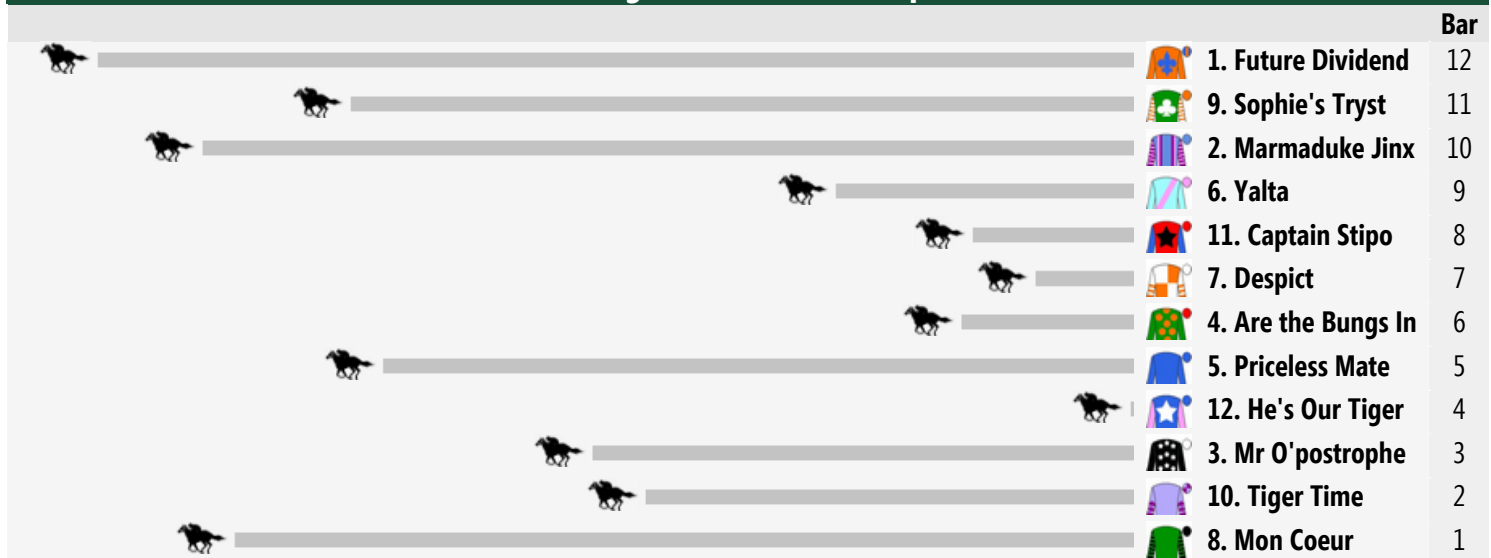

Race 6 Southern Cross Austero Mark Goring Memorial Handicap 1980m

<< Race Direction

Rail Position: True Position Entire Circuit