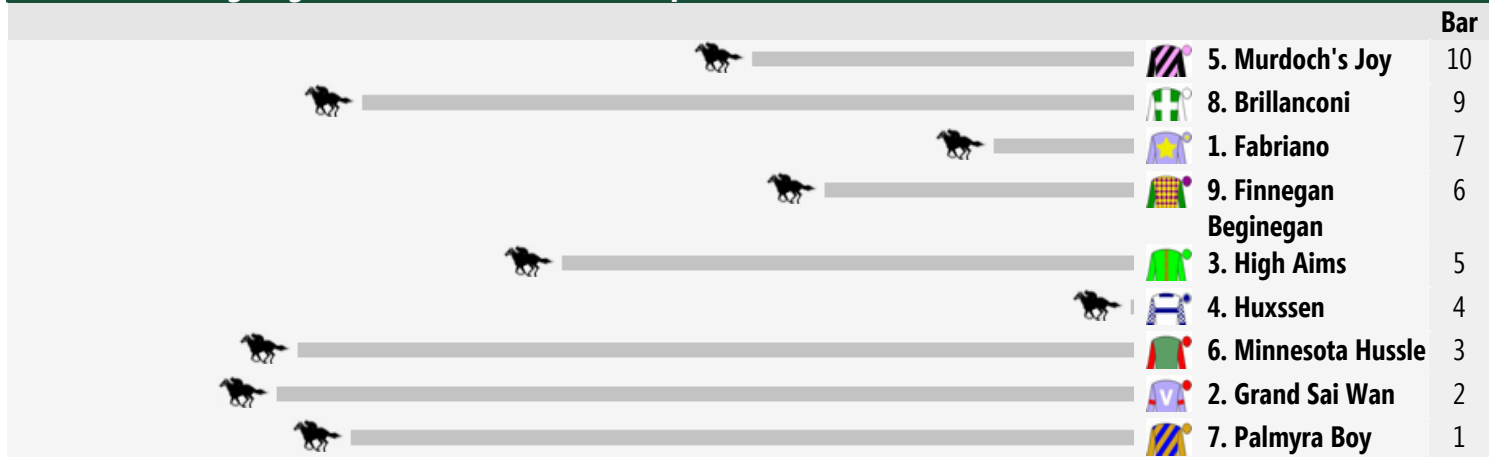

### Race 4 Tomato Growers Association Maiden Plate 1400m

<< Race Direction

Rail Position: True Position Entire Circuit

### Race 5 Trevor Miles Maiden Plate 1980m

<< Race Direction

Rail Position: True Position Entire Circuit

### Race 6 Southern Cross Austero Mark Goring Memorial Handicap 1980m

<< Race Direction

Rail Position: True Position Entire Circuit

### Race 7 Winning Edge Presentations Tatura Cup 1600m

<< Race Direction

Rail Position: True Position Entire Circuit