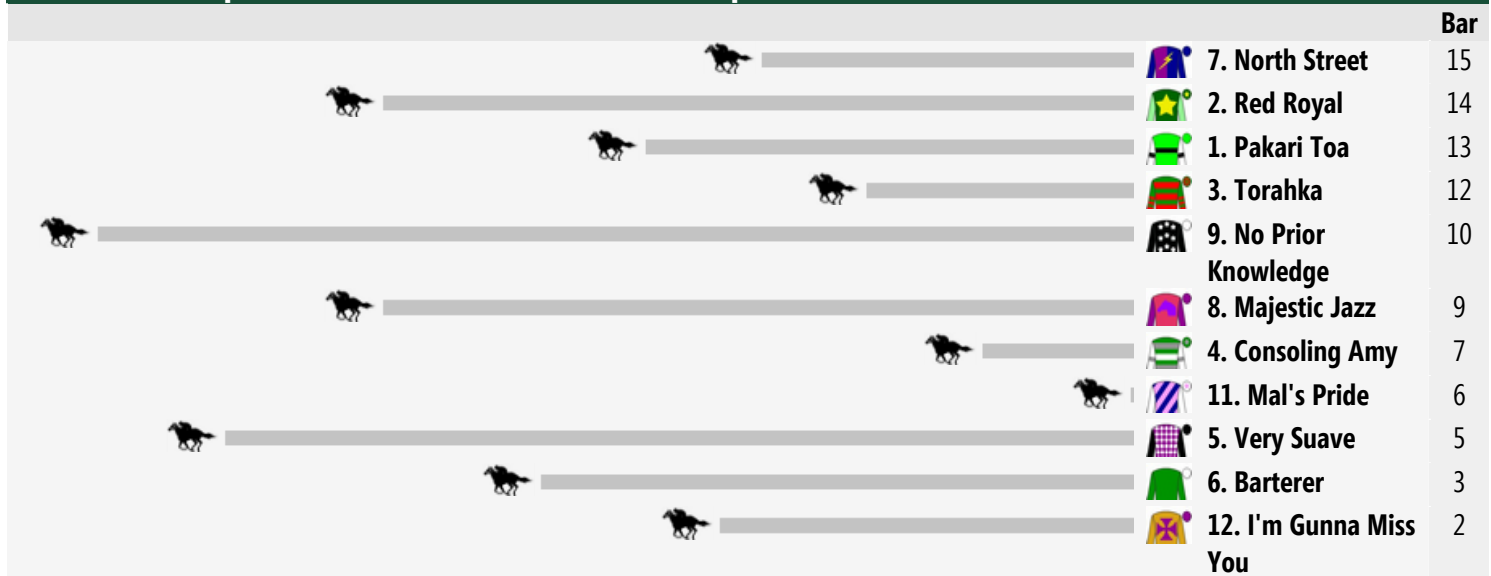

Race 9 Italian plate 14th December BM64 Handicap 1400m

<< Race Direction

Rail Position: True Position Entire Circuit