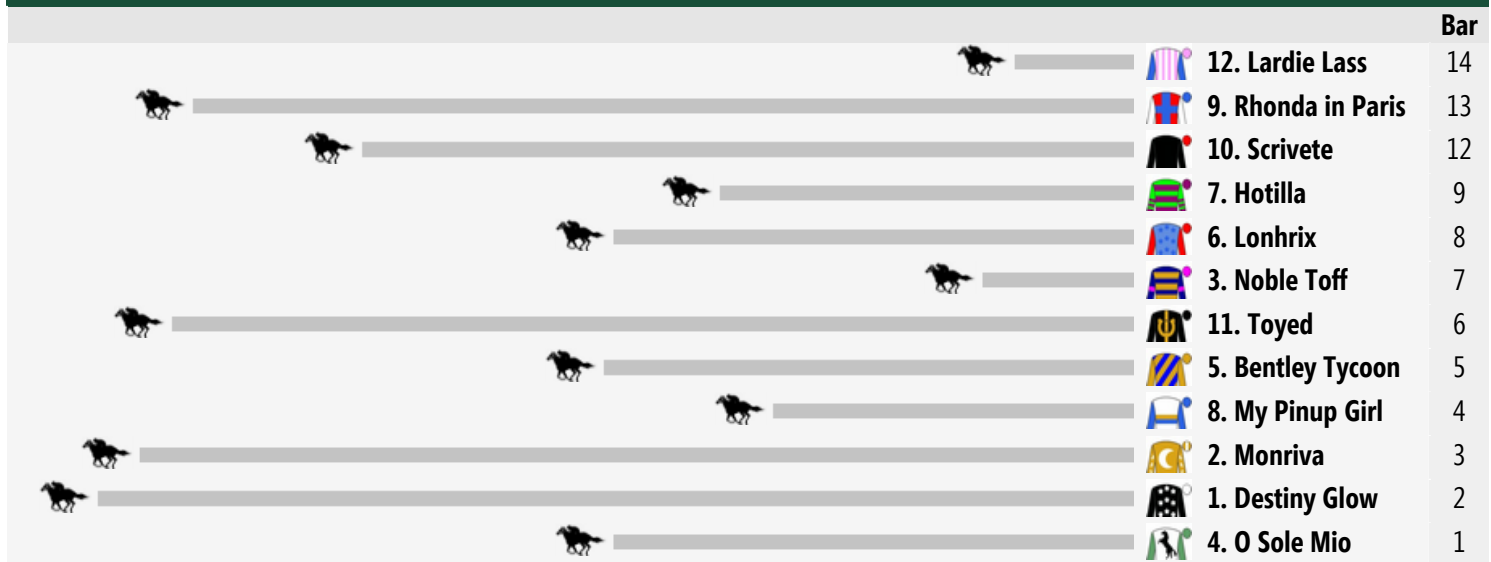

# Tatura Speedmaps

Saturday 19th April 2014

Race 1 Phoenix Park Super Vobis Maiden Plate : Sorry, not enough data to create a speedmap.

## Race 2 Tatura Hotel Maiden Plate 1100m

<< Race Direction

Rail Position: True Position Entire Circuit

## Race 3 Northern Vic Fresh Tomato Industry Development Committee Maiden Plate 1400m

<< Race Direction

Rail Position: True Position Entire Circuit

### Race 4 Tomato Growers Association Maiden Plate 1400m

<< Race Direction

Rail Position: True Position Entire Circuit