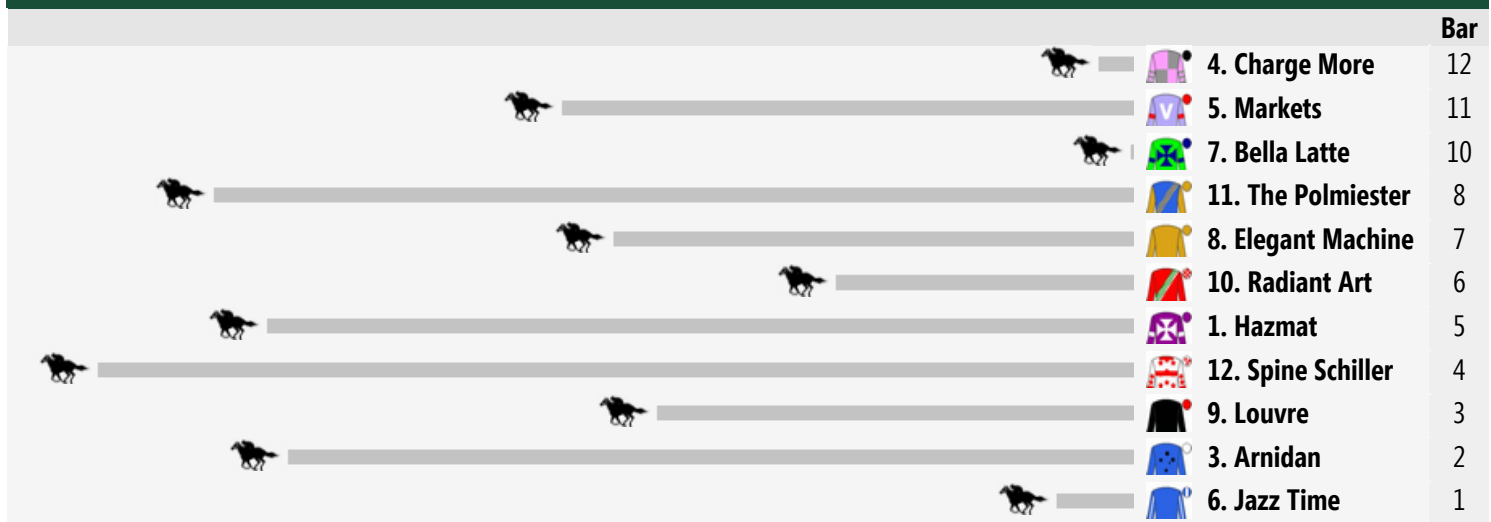

## Race 2 Tatura Hotel Maiden Plate 1100m

<< Race Direction

Rail Position: True Position Entire Circuit

## Race 3 Northern Vic Fresh Tomato Industry Development Committee Maiden Plate 1400m

<< Race Direction

Rail Position: True Position Entire Circuit

### Race 4 Tomato Growers Association Maiden Plate 1400m

<< Race Direction

Rail Position: True Position Entire Circuit