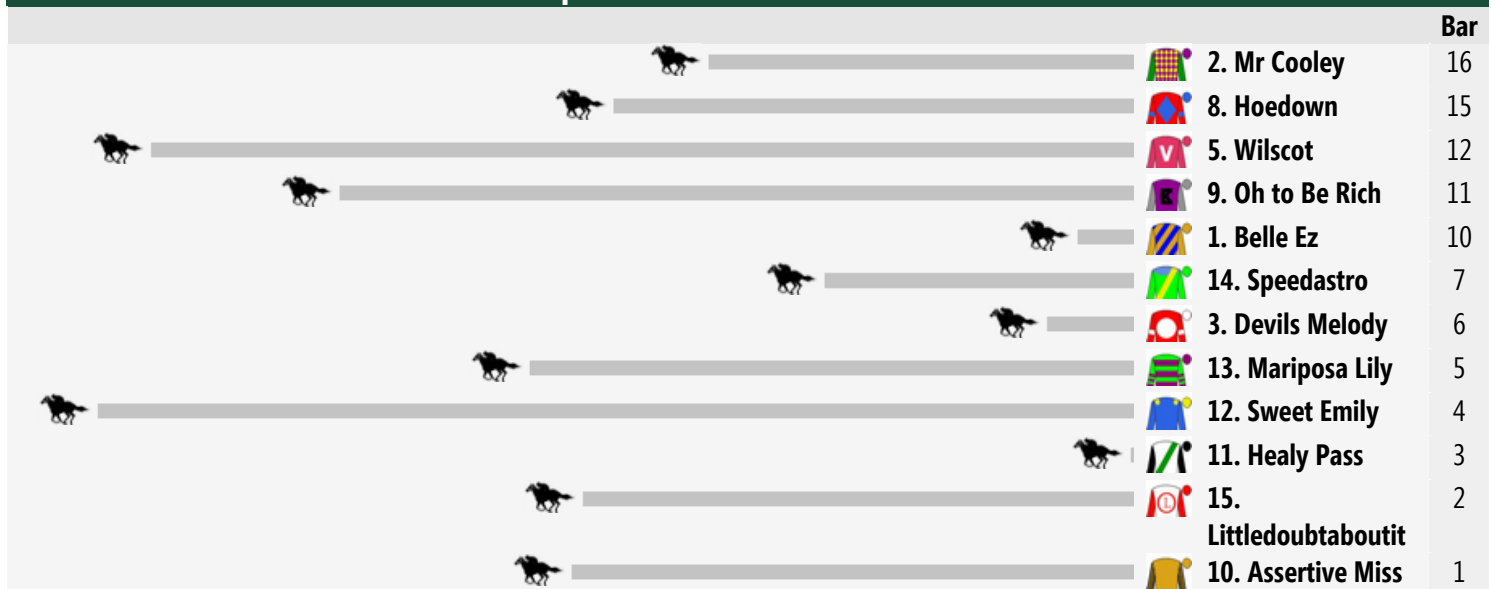

Race 8 Neatline Homes BM64 Handicap 1000m

<< Race Direction

Rail Position: True Position Entire Circuit