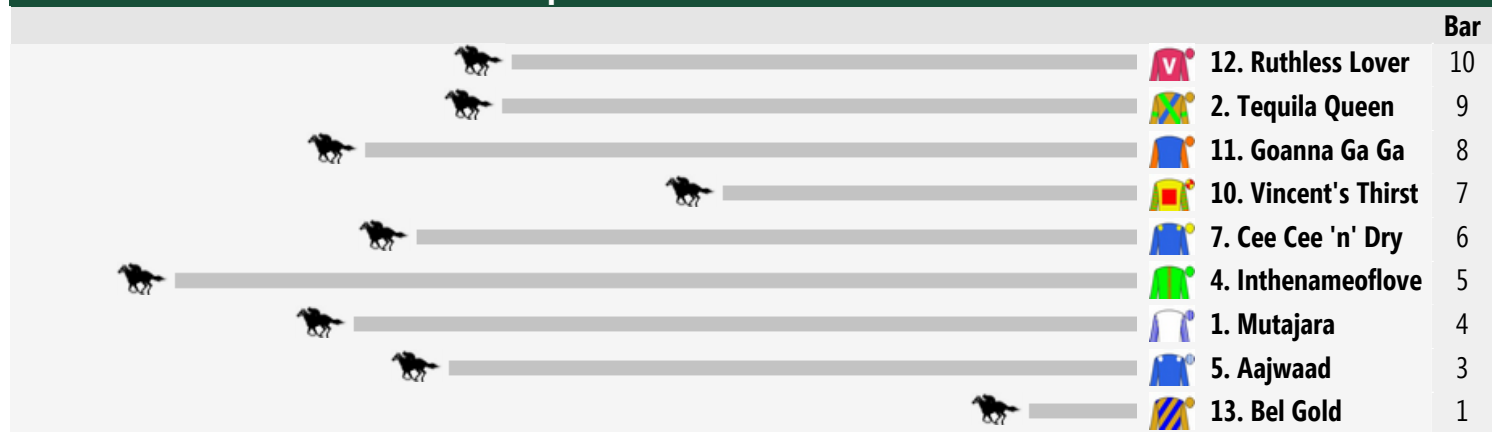

Race 10 Rushton Park BM64 Handicap 1400m

<< Race Direction

Rail Position: True Position Entire Circuit

Produced by Punters.com.au

Punters.com.au is your ultimate racing website. Social networking, free form guides, odds comparison, betting deals, the latest news, photos and a revolutionary tipping system allowing punters to buy and sell their horse racing tips. Visit www.punters.com.au for more information.

Love it, hate it, can't live without it? We'd love to hear from you: support@punters.com.au

© 2014 Punters Paradise Pty Ltd. If you're reading this copywrite notice you're probably thinking of printing lots of copies. Go for it. You can even sell them at the gates if you want. Altering, changing or reproducing parts of this form guide is however strictly prohibited. While Punters.com.au takes all care in the preparation of information we accept no responsibility nor warrants the accuracy of the information displayed.

© 2014 Racing Information Services Australia Pty Ltd (RISA) (and other parties working with it). Racing materials, including fields, form and results are subject to copyright which is owned by RISA and other parties working with it.

© 2014 Racing Victoria Limited (RVL) (and other parties working with it). VIC racing materials, including fields, form and results are subject to copyright which is owned by RVL and other parties working with it.