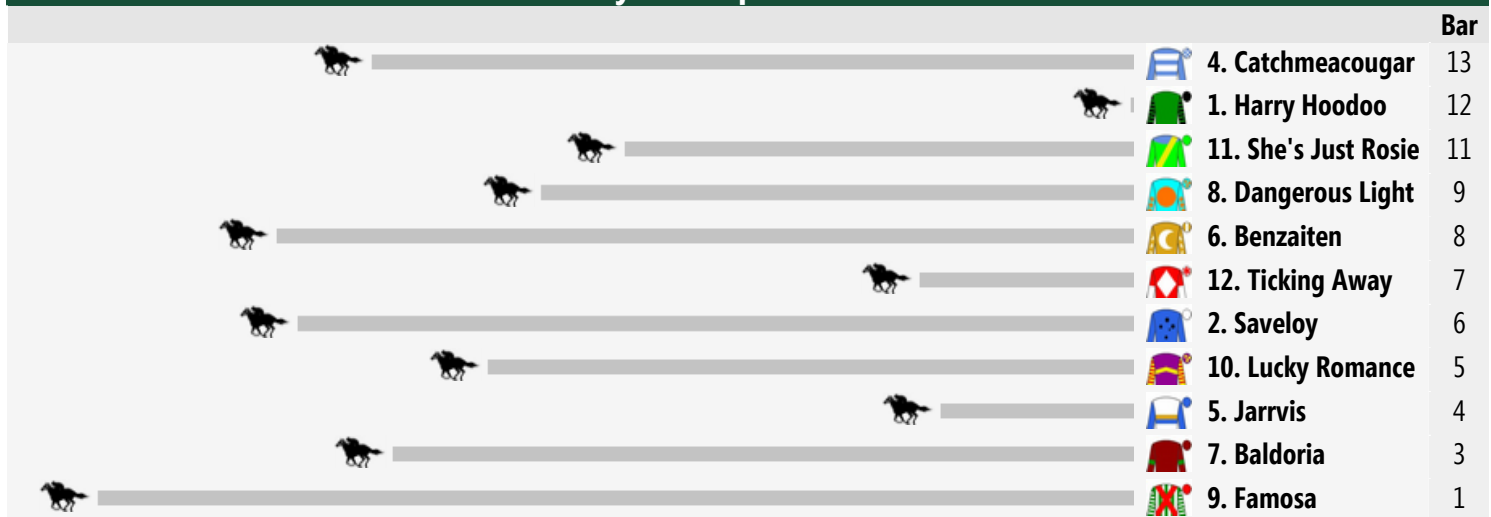

# Tatura Speedmaps

Saturday 19th April 2014

Race 1 Phoenix Park Super Vobis Maiden Plate : Sorry, not enough data to create a speedmap.

## Race 2 Tatura Hotel Maiden Plate 1100m

<< Race Direction

Rail Position: True Position Entire Circuit

## Race 3 Northern Vic Fresh Tomato Industry Development Committee Maiden Plate 1400m

<< Race Direction

Rail Position: True Position Entire Circuit

### Race 4 Tomato Growers Association Maiden Plate 1400m

<< Race Direction

Rail Position: True Position Entire Circuit