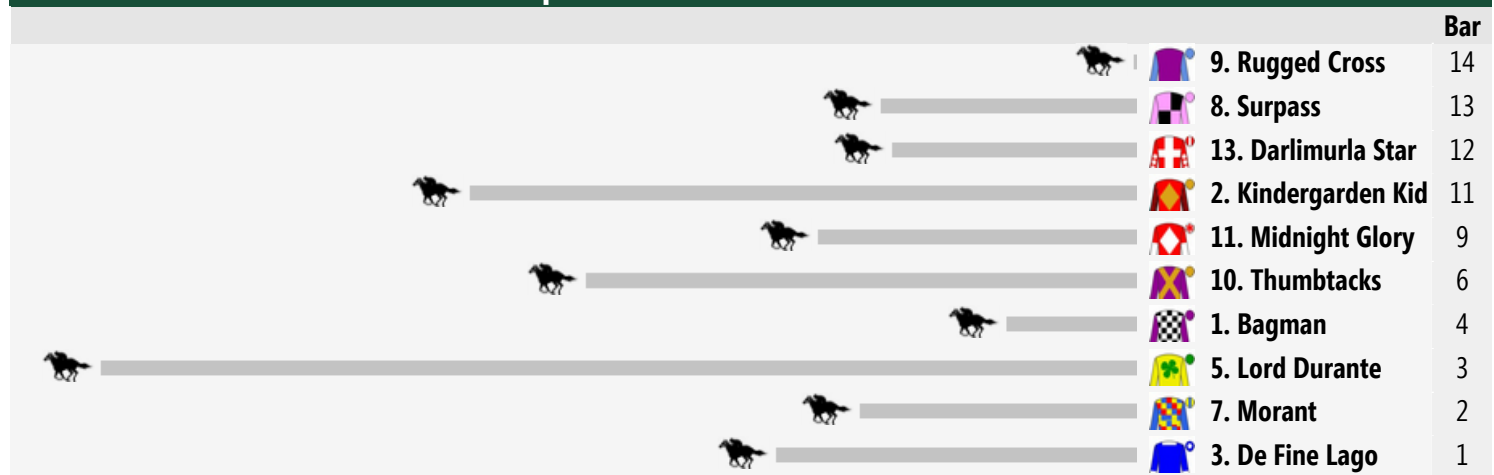

Race 5 Slickpix Bletchingly Stakes 1200m

<< Race Direction

Rail Position: True Position Entire Circuit

Race 6 The Champagne Pommery Masters Handicap 1200m

<< Race Direction

Rail Position: True Position Entire Circuit

Race 7 The VOBIS Gold Heath 1800m

<< Race Direction

Rail Position: True Position Entire Circuit

Race 8 Catanach's Jewellers Handicap 1800m

<< Race Direction

Rail Position: True Position Entire Circuit

Produced by Punters.com.au