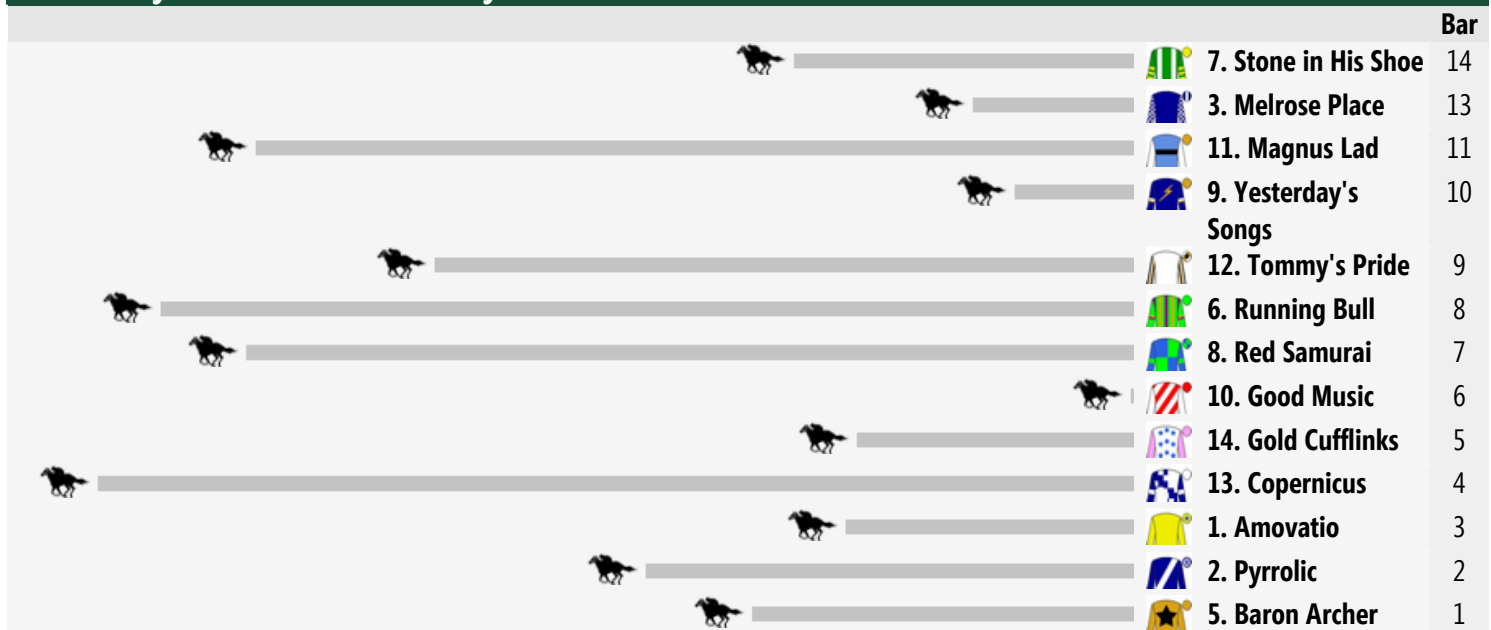

Caulfield Speedmaps

Saturday 26th July 2014

Race 1 The Grand Hotel Frankston Handicap 1400m

<< Race Direction

Rail Position: True Position Entire Circuit

Race 2 Myrtle Lineham Centenary Plate 1400m

<< Race Direction

Rail Position: True Position Entire Circuit

Race 3 Mypunter.com Handicap 2400m

<< Race Direction

Rail Position: True Position Entire Circuit

Race 4 Chris Flavelle Handicap 1200m

<< Race Direction

Rail Position: True Position Entire Circuit

Race 5 Slickpix Bletchingly Stakes 1200m

<< Race Direction

Rail Position: True Position Entire Circuit

Race 6 The Champagne Pommery Masters Handicap 1200m

<< Race Direction

Rail Position: True Position Entire Circuit

Race 7 The VOBIS Gold Heath 1800m

<< Race Direction

Rail Position: True Position Entire Circuit

Race 8 Catanach's Jewellers Handicap 1800m

<< Race Direction

Rail Position: True Position Entire Circuit

Produced by Punters.com.au