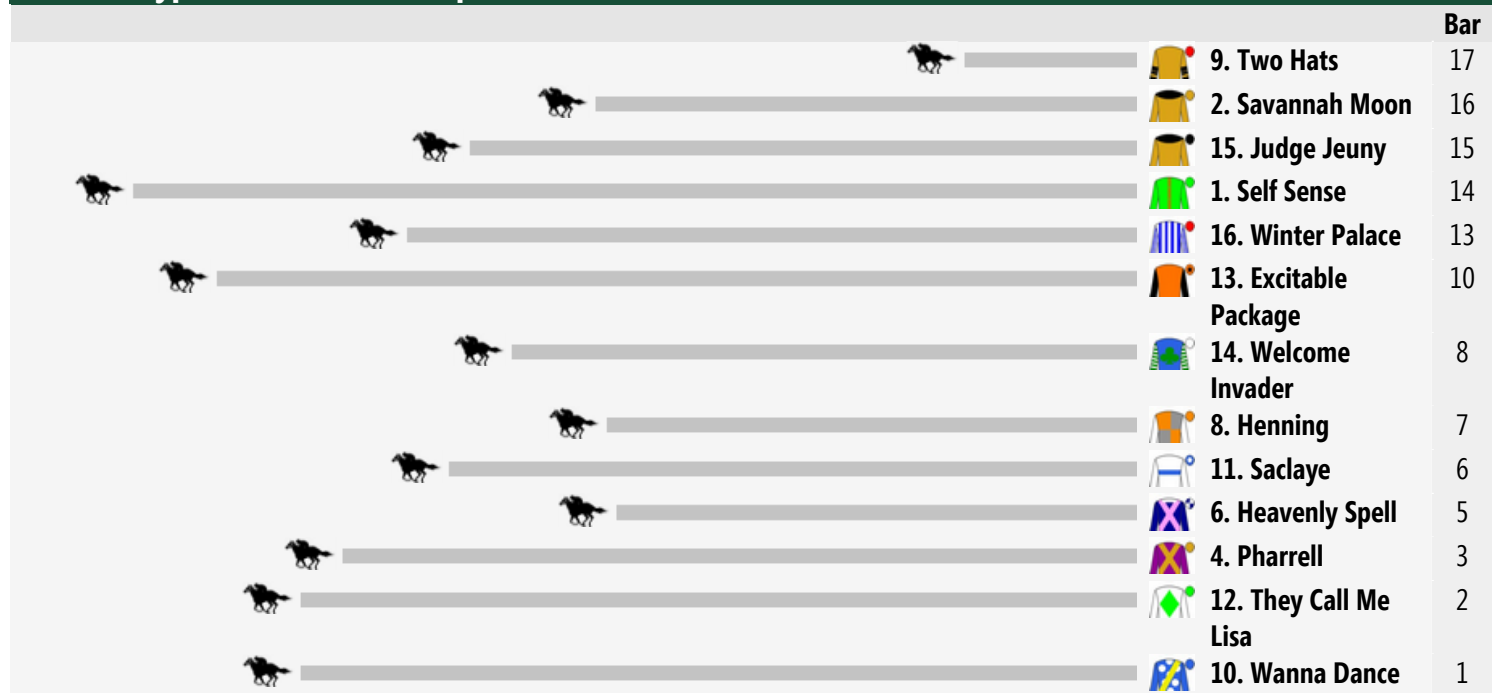

Caulfield Speedmaps

Saturday 26th July 2014

Race 1 The Grand Hotel Frankston Handicap 1400m

<< Race Direction

Rail Position: True Position Entire Circuit

Race 2 Myrtle Lineham Centenary Plate 1400m

<< Race Direction

Rail Position: True Position Entire Circuit

Race 3 Mypunter.com Handicap 2400m

<< Race Direction

Rail Position: True Position Entire Circuit

Race 4 Chris Flavelle Handicap 1200m

<< Race Direction

Rail Position: True Position Entire Circuit

Race 5 Slickpix Bletchingly Stakes 1200m

<< Race Direction

Rail Position: True Position Entire Circuit

Race 6 The Champagne Pommery Masters Handicap 1200m

<< Race Direction

Rail Position: True Position Entire Circuit

Race 7 The VOBIS Gold Heath 1800m

<< Race Direction

Rail Position: True Position Entire Circuit

Race 8 Catanach's Jewellers Handicap 1800m

<< Race Direction

Rail Position: True Position Entire Circuit

Produced by Punters.com.au