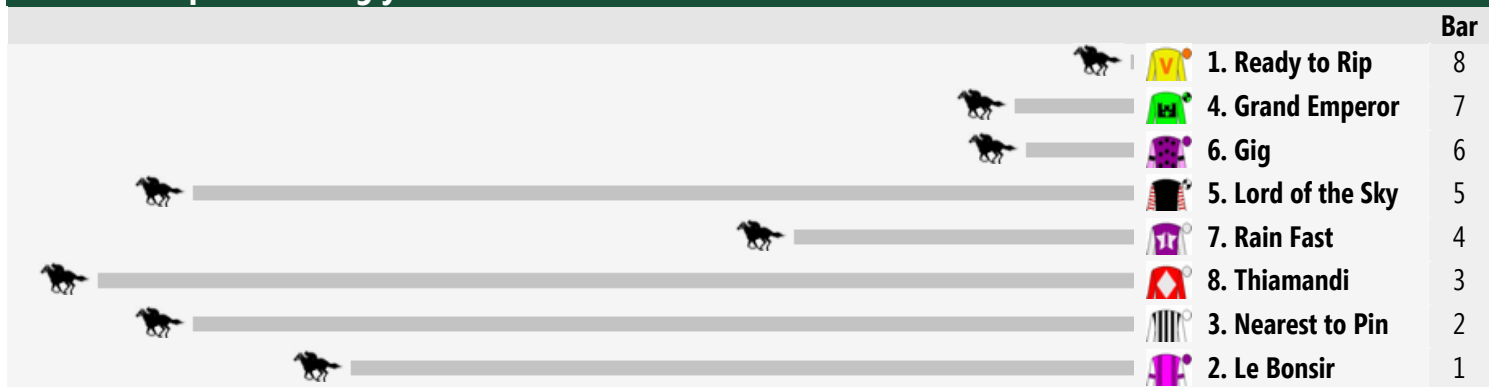

Rail Position: True Position Entire Circuit

Race 3 Mypunter.com Handicap 2400m

<< Race Direction

Rail Position: True Position Entire Circuit

Race 4 Chris Flavelle Handicap 1200m

<< Race Direction

Rail Position: True Position Entire Circuit

Race 5 Slickpix Bletchingly Stakes 1200m

<< Race Direction

Rail Position: True Position Entire Circuit

Race 6 The Champagne Pommery Masters Handicap 1200m

<< Race Direction

Rail Position: True Position Entire Circuit

Race 7 The VOBIS Gold Heath 1800m

<< Race Direction

Rail Position: True Position Entire Circuit

Race 8 Catanach's Jewellers Handicap 1800m

<< Race Direction

Rail Position: True Position Entire Circuit

Produced by Punters.com.au