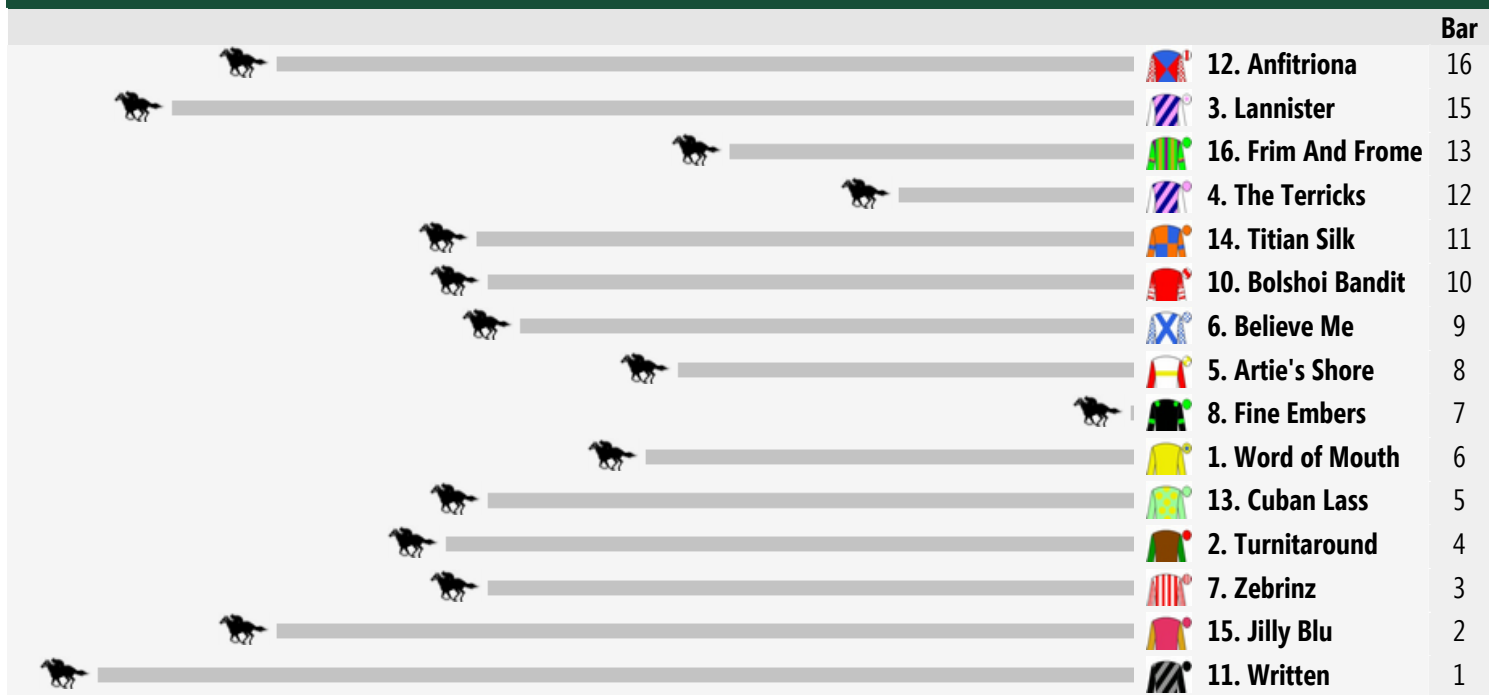

Race 5 Slickpix Bletchingly Stakes 1200m

<< Race Direction

Rail Position: True Position Entire Circuit

Race 6 The Champagne Pommery Masters Handicap 1200m

<< Race Direction

Rail Position: True Position Entire Circuit

Race 7 The VOBIS Gold Heath 1800m

<< Race Direction

Rail Position: True Position Entire Circuit

Race 8 Catanach's Jewellers Handicap 1800m

<< Race Direction

Rail Position: True Position Entire Circuit

Produced by Punters.com.au