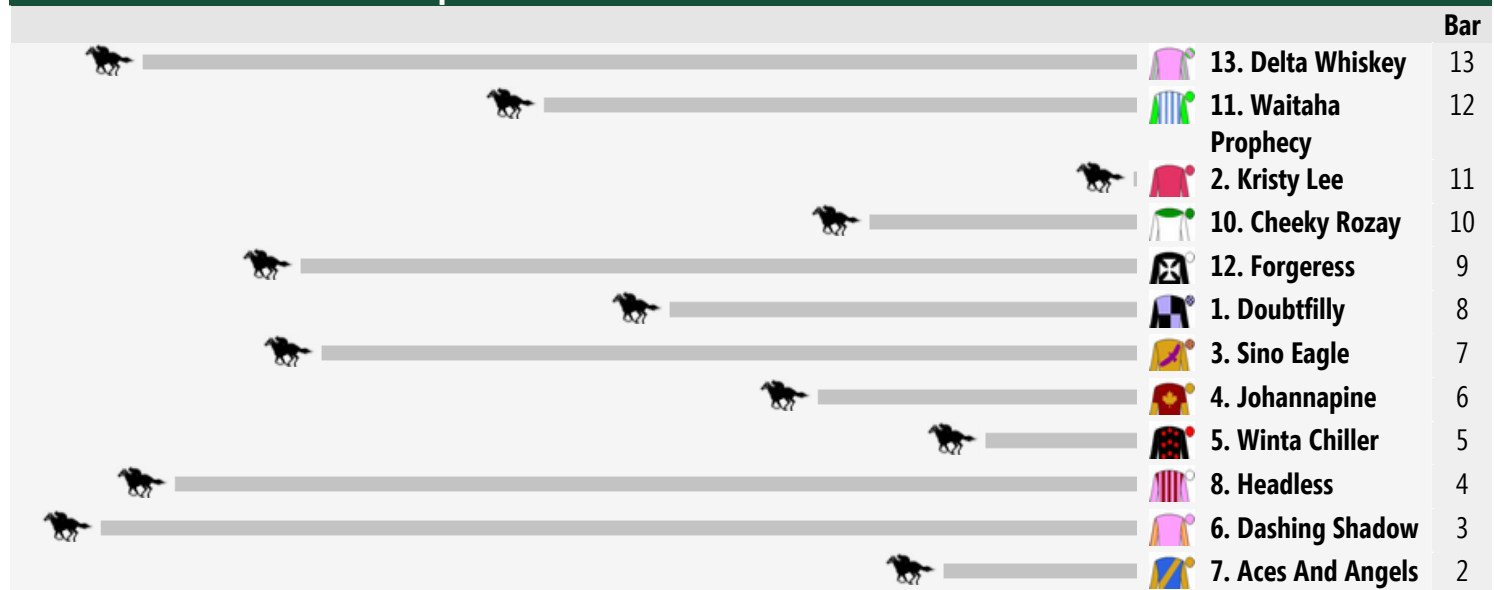

Rail Position: True Position Entire Circuit

Race 3 Mypunter.com Handicap 2400m

<< Race Direction

Rail Position: True Position Entire Circuit

Race 4 Chris Flavelle Handicap 1200m

<< Race Direction

Rail Position: True Position Entire Circuit

Race 5 Slickpix Bletchingly Stakes 1200m

<< Race Direction

Rail Position: True Position Entire Circuit

Race 6 The Champagne Pommery Masters Handicap 1200m

<< Race Direction

Rail Position: True Position Entire Circuit

Race 7 The VOBIS Gold Heath 1800m

<< Race Direction

Rail Position: True Position Entire Circuit

Race 8 Catanach's Jewellers Handicap 1800m

<< Race Direction

Rail Position: True Position Entire Circuit

Produced by Punters.com.au