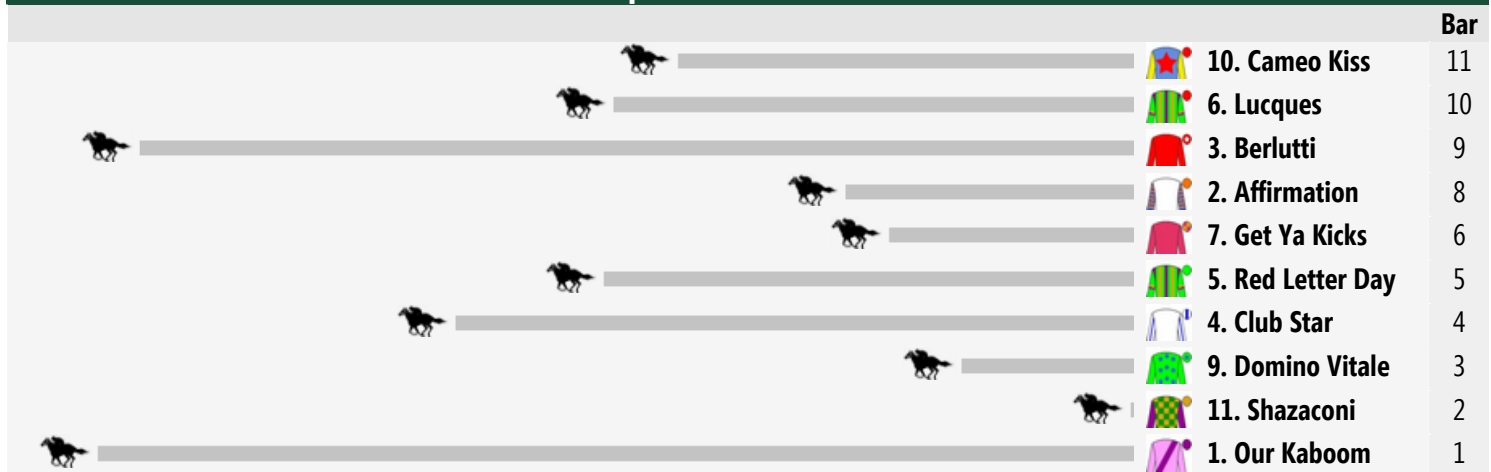

Caulfield Speedmaps

Saturday 26th July 2014

Race 1 The Grand Hotel Frankston Handicap 1400m

<< Race Direction

Rail Position: True Position Entire Circuit

Race 2 Myrtle Lineham Centenary Plate 1400m

<< Race Direction

Rail Position: True Position Entire Circuit

Race 3 Mypunter.com Handicap 2400m

<< Race Direction

Rail Position: True Position Entire Circuit

Race 4 Chris Flavelle Handicap 1200m

<< Race Direction

Rail Position: True Position Entire Circuit

Race 5 Slickpix Bletchingly Stakes 1200m

<< Race Direction

Rail Position: True Position Entire Circuit

Race 6 The Champagne Pommery Masters Handicap 1200m

<< Race Direction

Rail Position: True Position Entire Circuit

Race 7 The VOBIS Gold Heath 1800m

<< Race Direction

Rail Position: True Position Entire Circuit

Race 8 Catanach's Jewellers Handicap 1800m

<< Race Direction

Rail Position: True Position Entire Circuit

Produced by Punters.com.au