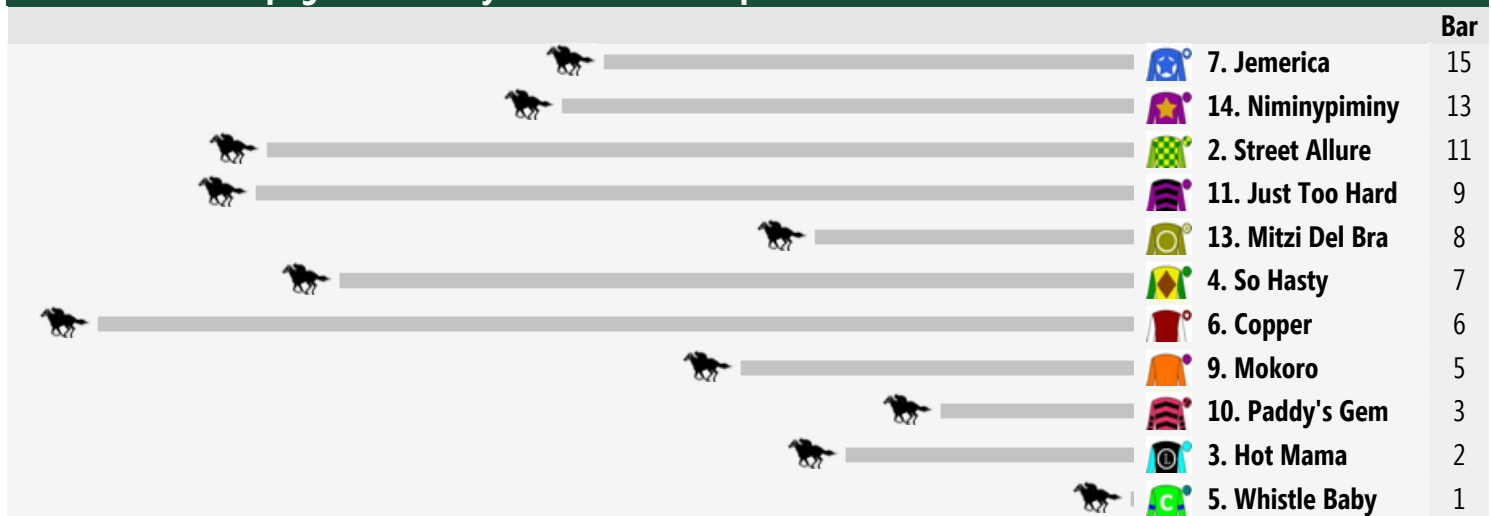

Rail Position: True Position Entire Circuit

Race 3 Mypunter.com Handicap 2400m

<< Race Direction

Rail Position: True Position Entire Circuit

Race 4 Chris Flavelle Handicap 1200m

<< Race Direction

Rail Position: True Position Entire Circuit

Race 5 Slickpix Bletchingly Stakes 1200m

<< Race Direction

Rail Position: True Position Entire Circuit

Race 6 The Champagne Pommery Masters Handicap 1200m

<< Race Direction

Rail Position: True Position Entire Circuit

Race 7 The VOBIS Gold Heath 1800m

<< Race Direction

Rail Position: True Position Entire Circuit

Race 8 Catanach's Jewellers Handicap 1800m

<< Race Direction

Rail Position: True Position Entire Circuit

Produced by Punters.com.au