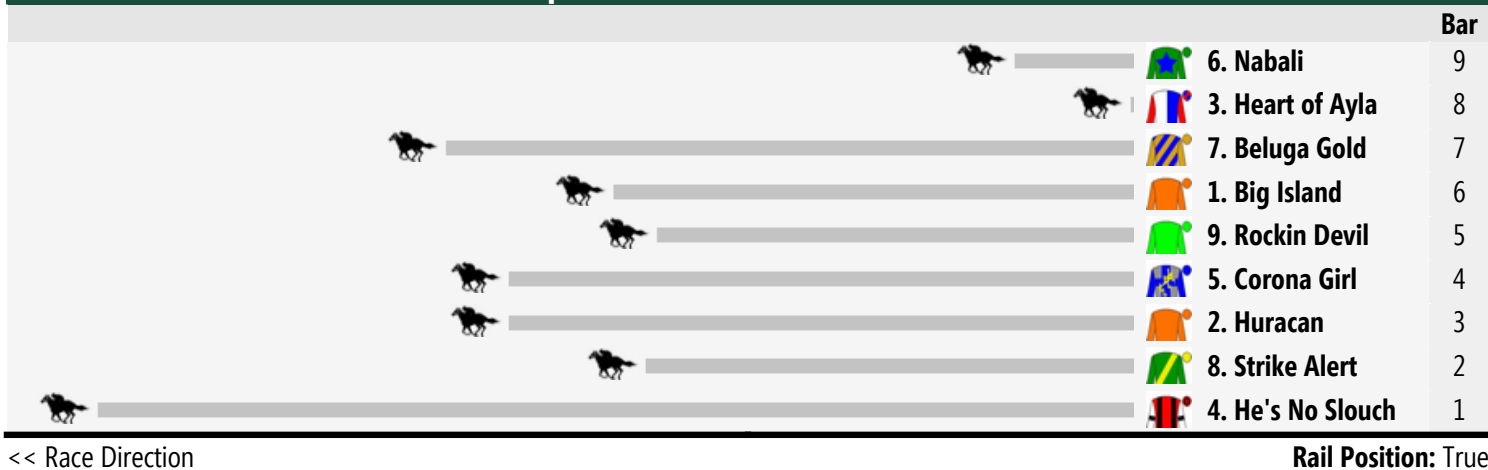

Darwin Speedmaps

Saturday 26th July 2014

Race 1 Call2view Real Estate Handicap 1000m

Race 2 Sportingbet Carbine Club Flying Handicap 1100m

Race 3 Samsung TROBIS Maiden Plate: Sorry, not enough data to create a speedmap.

Race 4 Channel 9 Handicap 1200m

Race 5 Darwin Private Hospital Handicap 1300m

<< Race Direction

Rail Position: True

Race 6 Top End Line Markers Handicap 1600m

<< Race Direction

Rail Position: True

Race 7 Sky Racing Metric Mile 1600m

<< Race Direction

Rail Position: True

Produced by Punters.com.au

Punters.com.au is your ultimate racing website. Social networking, free form guides, odds comparison, betting deals, the latest news, photos and a revolutionary tipping system allowing punters to buy and sell their horse racing tips. Visit www.punters.com.au for more information.