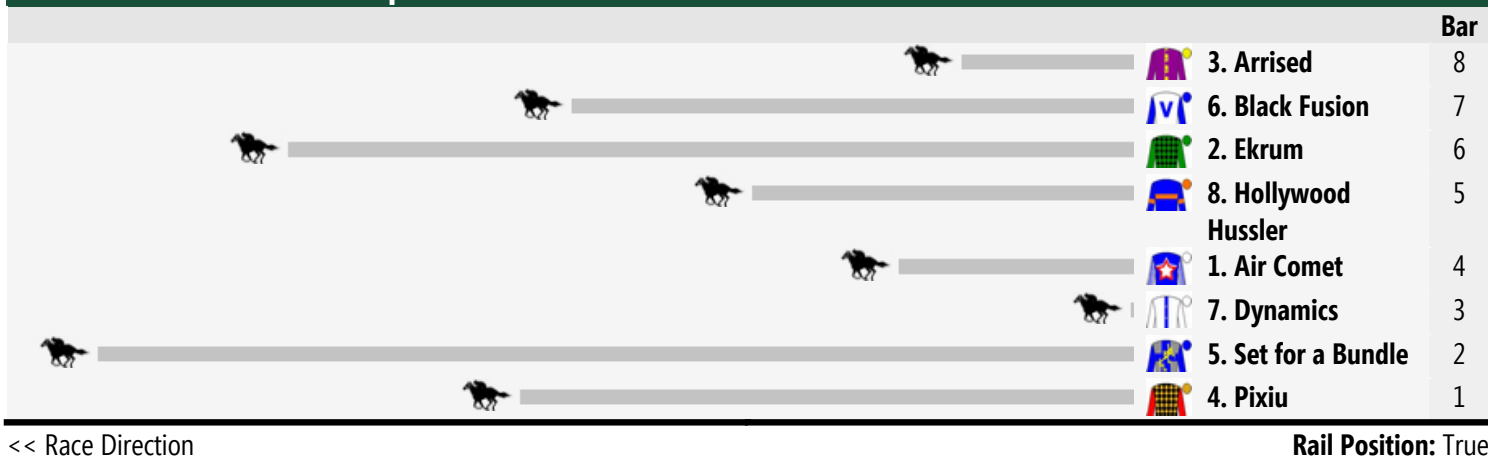

Darwin Speedmaps

Saturday 26th July 2014

Race 1 Call2view Real Estate Handicap 1000m

Race 2 Sportingbet Carbine Club Flying Handicap 1100m

Race 3 Samsung TROBIS Maiden Plate: Sorry, not enough data to create a speedmap.

Race 4 Channel 9 Handicap 1200m

Race 5 Darwin Private Hospital Handicap 1300m

<< Race Direction

Rail Position: True

Race 6 Top End Line Markers Handicap 1600m

<< Race Direction

Rail Position: True

Race 7 Sky Racing Metric Mile 1600m

<< Race Direction

Rail Position: True

Produced by Punters.com.au

Punters.com.au is your ultimate racing website. Social networking, free form guides, odds comparison, betting deals, the latest news, photos and a revolutionary tipping system allowing punters to buy and sell their horse racing tips. Visit www.punters.com.au for more information.