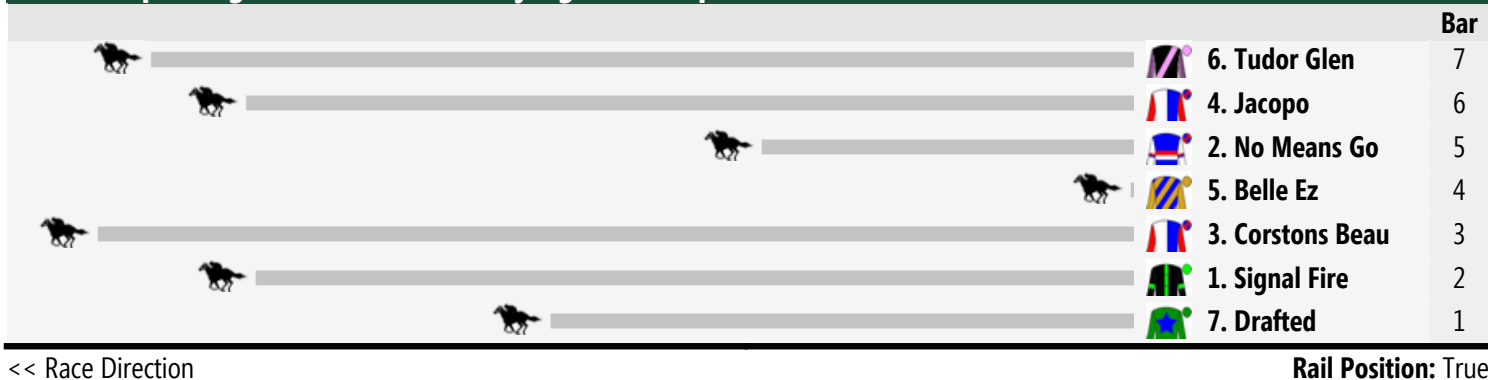

Race 2 Sportingbet Carbine Club Flying Handicap 1100m