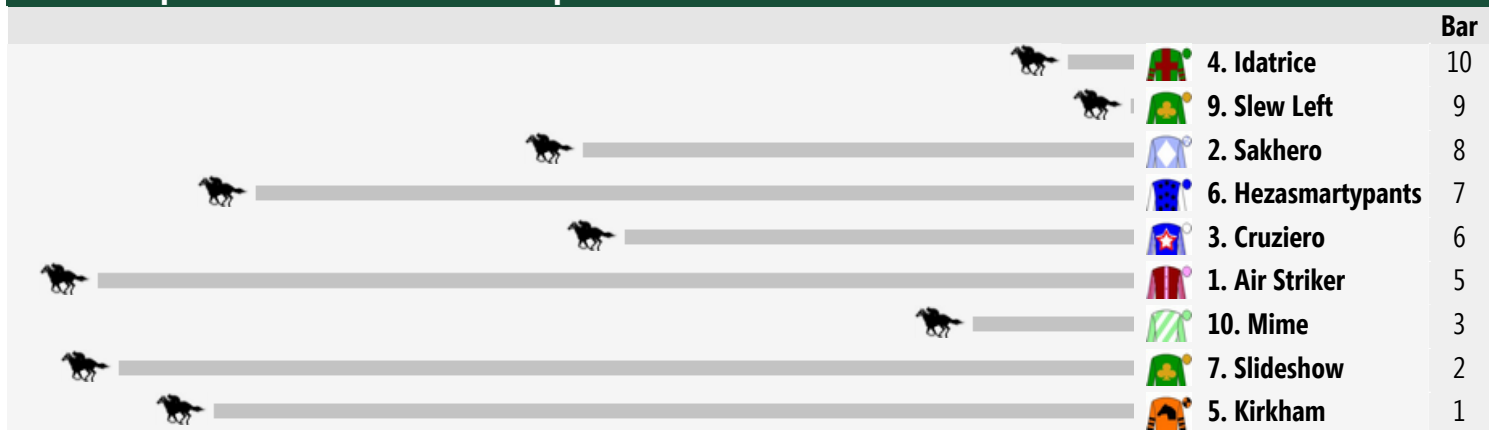

Race 4 Channel 9 Handicap 1200m

Race 5 Darwin Private Hospital Handicap 1300m

<< Race Direction

Rail Position: True

Race 6 Top End Line Markers Handicap 1600m

<< Race Direction

Rail Position: True

Race 7 Sky Racing Metric Mile 1600m

<< Race Direction

Rail Position: True

Produced by Punters.com.au

Punters.com.au is your ultimate racing website. Social networking, free form guides, odds comparison, betting deals, the latest news, photos and a revolutionary tipping system allowing punters to buy and sell their horse racing tips. Visit www.punters.com.au for more information.