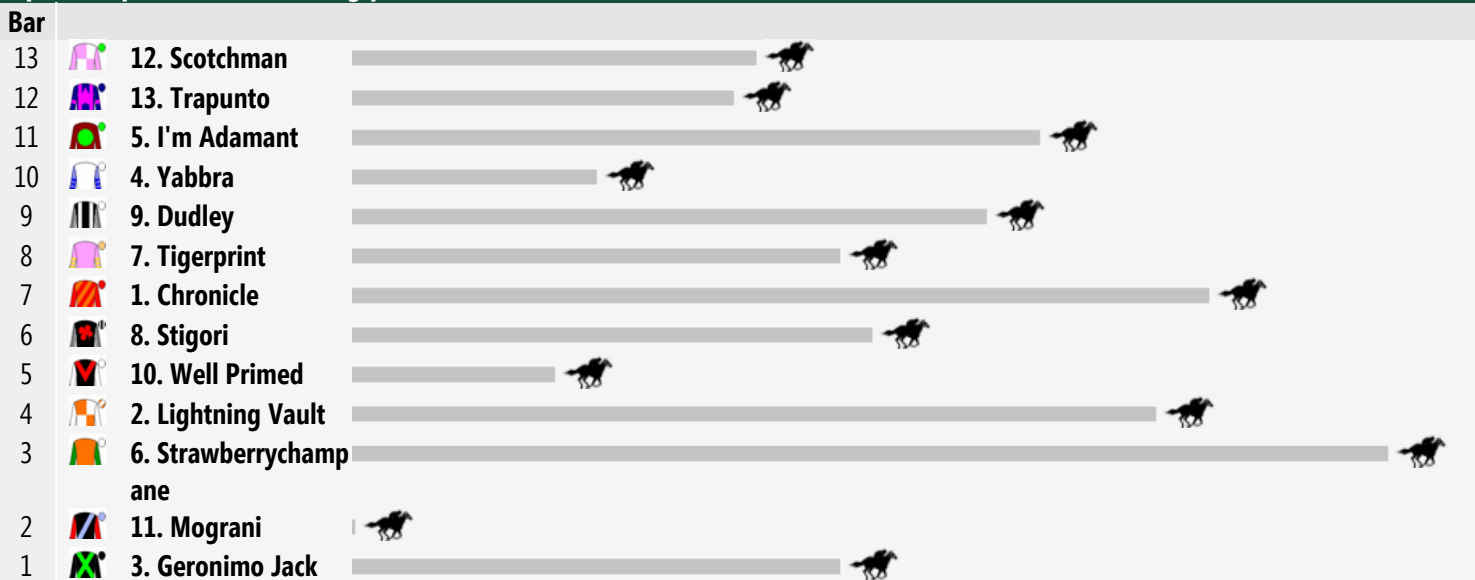

Rail: True

Straight: 360m.

Circumference: 1600m.

For No age restriction. Rating Based. BenchMark 55. No sex restriction. Handicap.

VIC/TAS: 02:58 pm

QLD: 02:58 pm

NT: 02:28 pm

SA: 02:28 pm

WA: 12:58 pm

Horse	Jockey	Trainer	Last 10	Career	Prize	W%	P%	Bar	Wgt
1. Chronicle	Melissa Cox (a3)	Ian Livingstone	0s070066s1	14:3-1-0	$36,825	21%	29%	7	61
2. Lightning Vault	Donna Carrigg	Paul Butterworth	725s739402	30:3-6-3	$43,075	10%	40%	4	59.5
3. Geronimo Jack	Raymond Spokes	Peter Goodenough	08025905s7	77:10-9-5	$133,597	13%	31%	1	58.5
4. Yabbra	Marlon Dolendo	Leo Clapham	05700s7697	57:7-8-9	$68,495	12%	42%	10	58
5. I'm Adamant	Ben Looker	Steven Phillips	9s559s6113	14:3-0-2	$27,650	21%	36%	11	57.5
6. Strawberrychampane	Jodi Worley (a2)	Stephen Bennett	2933911s72	18:2-6-2	$34,975	11%	56%	3	56.5
7. Tigerprint	Matthew Paget	Raelene Feil	723645145s	30:3-4-5	$35,750	10%	40%	8	56.5
8. Stigori	Jasen Watkins	Wendy Bannerot	9s848621s8	53:5-5-7	$63,625	9%	32%	6	56
9. Dudley	Priscilla Schmidt	Peter R Stanley	09029900s0	37:3-3-2	$26,300	8%	22%	9	54
10. Well Primed	Laura Cheshire	Stefan Jokic	6670586486	43:3-4-6	$50,855	7%	30%	5	54
11. Mograni	Dallas Auckram	Martin Lethorn	90s2300808	31:2-2-1	$16,300	6%	16%	2	54
12. Scotchman	Sheree Drake	Greg Cornish	36937025s8	21:1-3-2	$13,400	5%	29%	13	54
13. Trapunto	Allan Chau	Daniel S Bowen	s404306s00	35:2-0-5	$57,370	6%	20%	12	54

Speedmap: Predicted settling positions after start

Rail Position: True

Race Direction >>