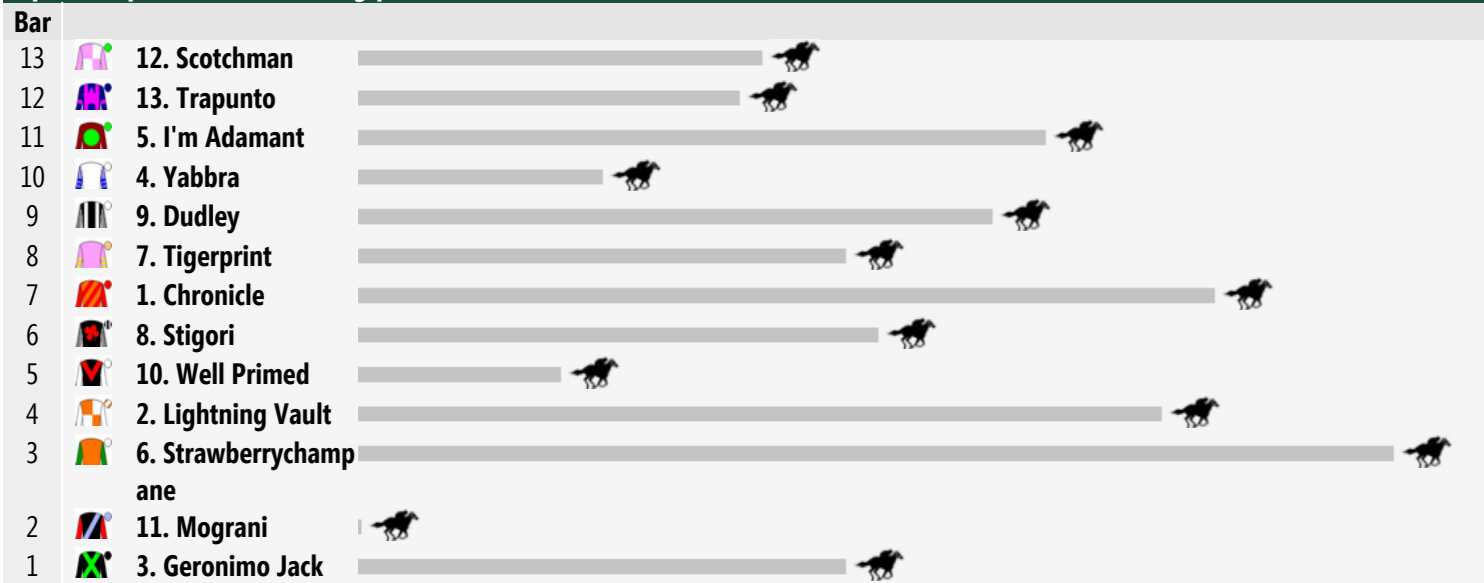

VIC/TAS: 02:58 pm
QLD: 02:58 pm
NT: 02:28 pm
SA: 02:28 pm
WA: 12:58 pm

Horse	Jockey	Trainer	Last 10	Career	Prize	W%	P%	Bar	Wgt
1. Chronicle	Melissa Cox (a3)	Ian Livingstone	0s070066s1	14:3-1-0	$36,825	21%	29%	7	61
2. Lightning Vault	Donna Carrigg	Paul Butterworth	725s739402	30:3-6-3	$43,075	10%	40%	4	59.5
3. Geronimo Jack	Raymond Spokes	Peter Goodenough	08025905s7	77:10-9-5	$133,597	13%	31%	1	58.5
4. Yabbra	Marlon Dolendo	Leo Clapham	05700s7697	57:7-8-9	$68,495	12%	42%	10	58
5. I'm Adamant	Ben Looker	Steven Phillips	9s559s6113	14:3-0-2	$27,650	21%	36%	11	57.5
6. Strawberrychampane	Jodi Worley (a2)	Stephen Bennett	2933911s72	18:2-6-2	$34,975	11%	56%	3	56.5
7. Tigerprint	Matthew Paget	Raelene Feil	723645145s	30:3-4-5	$35,750	10%	40%	8	56.5
8. Stigori	Jasen Watkins	Wendy Bannerot	9s848621s8	53:5-5-7	$63,625	9%	32%	6	56
9. Dudley	Priscilla Schmidt	Peter R Stanley	09029900s0	37:3-3-2	$26,300	8%	22%	9	54
10. Well Primed	Laura Cheshire	Stefan Jokic	6670586486	43:3-4-6	$50,855	7%	30%	5	54
11. Mograni	Dallas Auckram	Martin Lethorn	90s2300808	31:2-2-1	$16,300	6%	16%	2	54
12. Scotchman	Sheree Drake	Greg Cornish	36937025s8	21:1-3-2	$13,400	5%	29%	13	54
13. Trapunto	Allan Chau	Daniel S Bowen	s404306s00	35:2-0-5	$57,370	6%	20%	12	54

Speedmap: Predicted settling positions after start

Rail Position: True **Race Direction** >>

5 ARMIDA

4 year old bay or brown mare (female)
Sire Librettist Dam Wasatch
Breeder Mr J Buchanan
Owners Mrs H M Watling & D R Watling
Colours White, Blue Tear Drops, Blue Cap

Trainer Dennis Watling
Jockey Sheree Drake 54.5kg
Win Range 1516m
Career 18:1-2-1
Good 6:0-1-0
Jockey 0:0-0-0
12 Mths 13:1-2-0
Dead 3:0-1-0
Dist 1:1-0-0
1st Up 2:0-0-0
Slow 4:1-0-0
Track 2:1-0-0
2nd Up 2:0-0-0
Heavy 5:0-0-1
Trk/Dst 1:1-0-0
Barrier 6
Prizemoney $16,650
W&P% 6-22

Race Details		Track	Jockey	Wgt	Br.	Odds Winner	@800 @400	
11 of 14	Ball Tue 22Jul14	1600m	CI1-sw	Slow	M Hellyer	57 17	$31 Mestalla 55kg 12.70L 1:42.	12 11
10 of 12	Casi Tue 24Jun14	1900m	CI1-sw	Good	C Maund	57 1	$17 Lady Jesse 54kg 8.60L 2:01.36	1 1
6 of 13	Ball Mon 9Jun14	1600m	CI1-sw	Heavy	C Maund	57 14	$9 Salerio 57.5kg 8.00L 1:43.7	10 6
7 of 12	Lism Sat 24May14	1200m	F&m CI1	Heavy	M Bennett	58 6	$10 Carmela Miss 54.5kg 7.80L 1:13.2	9 10
1 of 14	Lism Mon 14Apr14	1516m	Mdn-sw	Slow	C Maund	57 3	$8 Armida 57kg 0.10L 1:34.82	11 5

6 BEST OF MY LOVE

5 year old bay mare (female)
Sire Floral Dynamite Dam Kindilan
Breeder Tareena Bloodstock
Owners J P Franklin
Colours Royal Blue, Black Star, Diagonal Striped Sleeves

Trainer Robina Todd
Jockey Laura Cheshire 54.5kg
Win Range 1310m
Career 22:1-1-2
Good 12:0-0-1
Jockey 9:0-0-2
12 Mths 12:0-0-1
Dead 7:0-1-1
Dist 1:0-0-0
1st Up 3:0-0-1
Slow 2:1-0-0
Track 2:0-0-0
2nd Up 3:0-0-0
Heavy 1:0-0-0
Trk/Dst 1:0-0-0
Barrier 4
Prizemoney $16,700
W&P% 5-18

Race Details		Track	Jockey	Wgt	Br.	Odds Winner	@800 @400	
4 of 9	Gold Sat 12Jul14	1400m	CI2	Good	L Cheshire	54 9	$31 Rainbow Magic 56kg 4.80L 1:23.89	2 2
8 of 10	Graf Thu 3Jul14	1206m	CI1	Good	L Cheshire	54 10	$61 Youwaitandsee 55kg 5.10L 1:10.26	10 9
4 of 12	Graf Sat 14Jun14	1425m	CI1	Dead	R Spokes	54 12	$31 Moringa's Stroller 54kg 4.40L 1:24.64	1 3
13 of 14	Casi Fri 30May14	1400m	CI3	Good	M Paget	54 8	$31 More Than Irish 57.5kg 8.30L 1:25.15	7 11
12 of 12	Kemp Sat 10May14	1250m	CI1	Good	M Paget	54 9	$15 Stradance 58kg 15.00L 1:15.31	7 9

7 DALRYMPLE

5 year old brown gelding (male)
Sire Southern Image Dam Allora
Breeder Mr T Lichti
Owners M J Beattie
Colours Purple, Yellow Diamonds, White Cap

Trainer Cathy Chapman
Jockey Kirk Manoukian 54.5kg
Win Range 1370m
Career 33:1-2-2
Good 15:1-0-1
Jockey 3:0-0-0
12 Mths 17:1-2-1
Dead 7:0-1-1
Dist 1:0-1-0
1st Up 4:0-0-1
Slow 5:0-1-0
Track 6:0-1-1
2nd Up 4:0-0-0
Heavy 6:0-0-0
Trk/Dst 1:0-1-0
Barrier 10
Prizemoney $20,650
W&P% 3-15

Race Details		Track	Jockey	Wgt	Br.	Odds Winner	@800 @400	
11 of 14	Graf Thu 10Jul14	1400m	CI1	Good	S Traacey	54 8	$101 Stable Surprise 57kg 11.30L 1:24.16	5 10
5 of 10	Graf Thu 3Jul14	1206m	CI1	Good	K Manoukian	54 3	$21 Youwaitandsee 55kg 2.70L 1:10.26	3 5
6 of 12	Lism Sat 7Jun14	1300m	Bm50	Heavy	K Manoukian	54.5 7	$11 Carmela Miss 55.5kg 5.40L 1:19.73	1 1
5 of 13	Lism Sat 24May14	1200m	Cg&e CI1	Heavy	K Manoukian	54.5 5	$8 Sinberg 57kg 5.10L 1:12.6	2 3
9 of 9	Armi Mon 7Apr14	1300m	CI2-sw	Dead	S Traacey	57 6	$31 Strictly Concert 57kg 14.00L 1:17.08	3 6

8 GEECUP