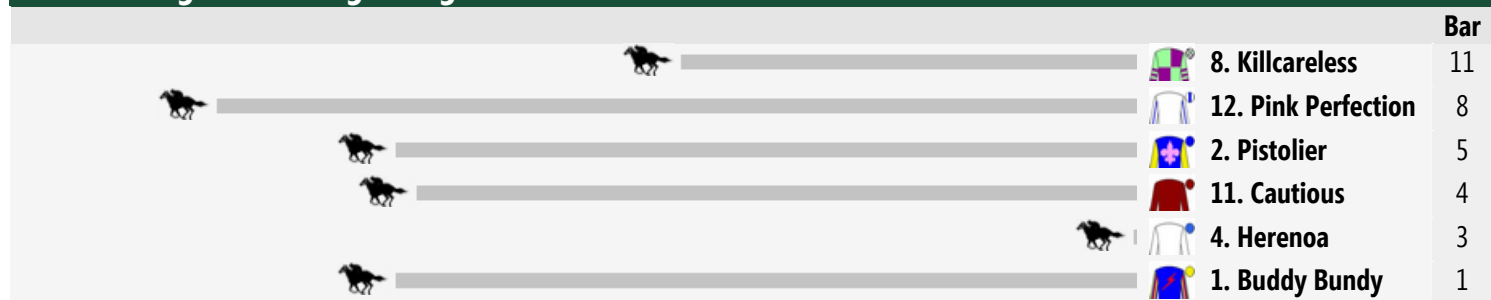

Race 8 Programmed Lightning Stakes 1050m

<< Race Direction

Rail Position: Normal. Hurdle on Parks Track (Rail Parks 9m 1000m to WP,6m Remainder. Sectional 612m.)