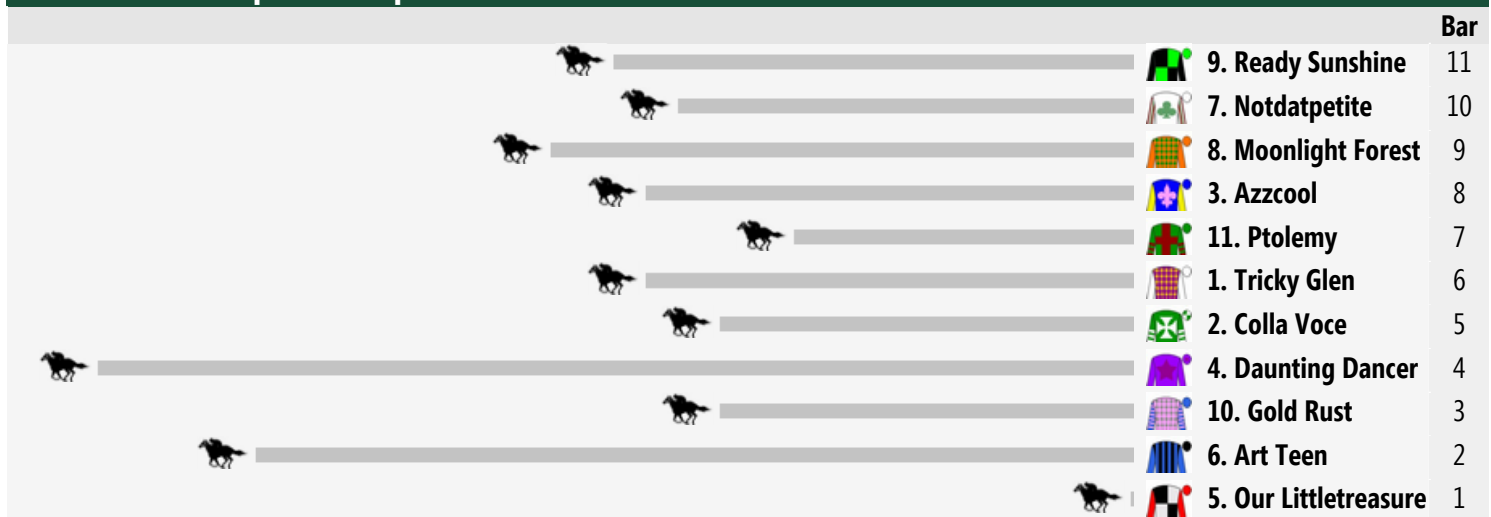

Race 5 SCF Group Handicap 1050m

<< Race Direction

Rail Position: Normal. Hurdle on Parks Track (Rail Parks 9m 1000m to WP,6m Remainder. Sectional 612m.)