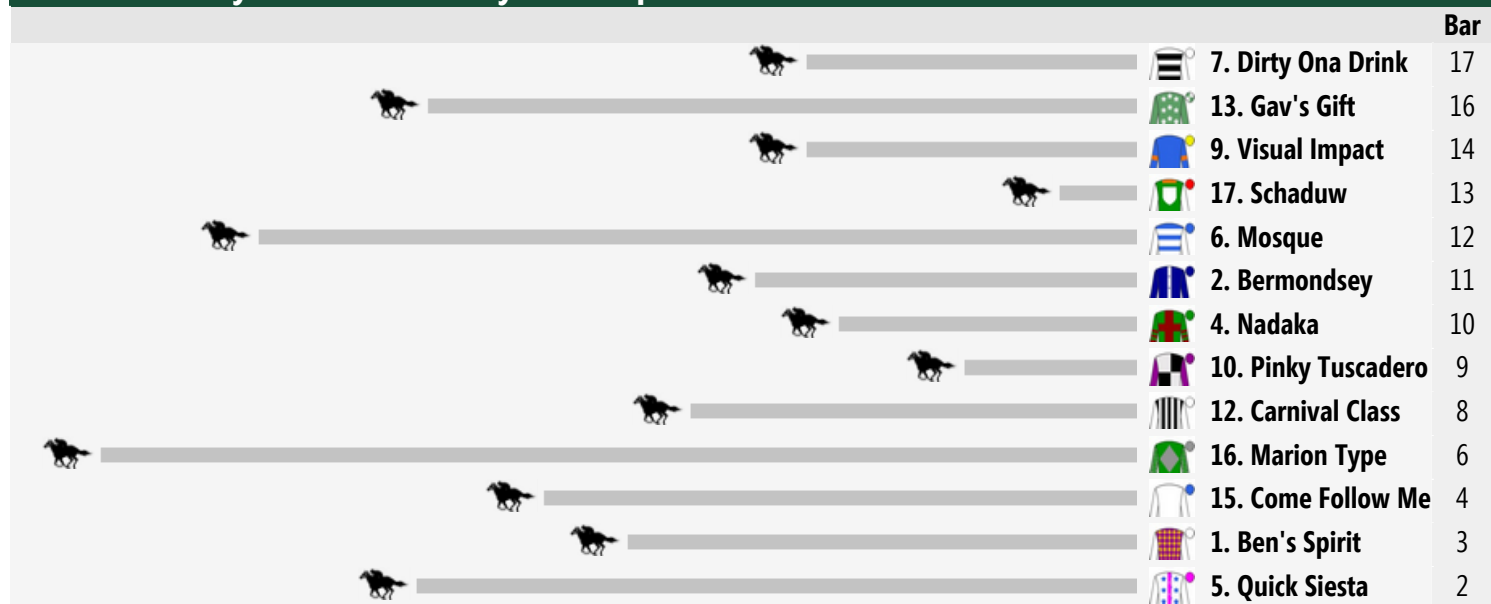

Race 9 Anthony Catford's Birthday Handicap 1200m

<< Race Direction

Rail Position: Normal. Hurdle on Parks Track (Rail Parks 9m 1000m to WP,6m Remainder. Sectional 612m.)

Produced by Punters.com.au

Punters.com.au is your ultimate racing website. Social networking, free form guides, odds comparison, betting deals, the latest news, photos and a revolutionary tipping system allowing punters to buy and sell their horse racing tips. Visit www.punters.com.au for more information.

Love it, hate it, can't live without it? We'd love to hear from you: support@punters.com.au

© 2014 Punters Paradise Pty Ltd. If you're reading this copywrite notice you're probably thinking of printing lots of copies. Go for it. You can even sell them at the gates if you want. Altering, changing or reproducing parts of this form guide is however strictly prohibited. While Punters.com.au takes all care in the preparation of information we accept no responsibility nor warrants the accuracy of the information displayed.

© 2014 Racing Information Services Australia Pty Ltd (RISA) (and other parties working with it). Racing materials, including fields, form and results are subject to copyright which is owned by RISA and other parties working with it.

© 2014 Thoroughbred Racing SA Limited (TRSA) (and other parties working with it). SA racing materials, including fields, form and results are subject to copyright which is owned by TRSA and other parties working with it.