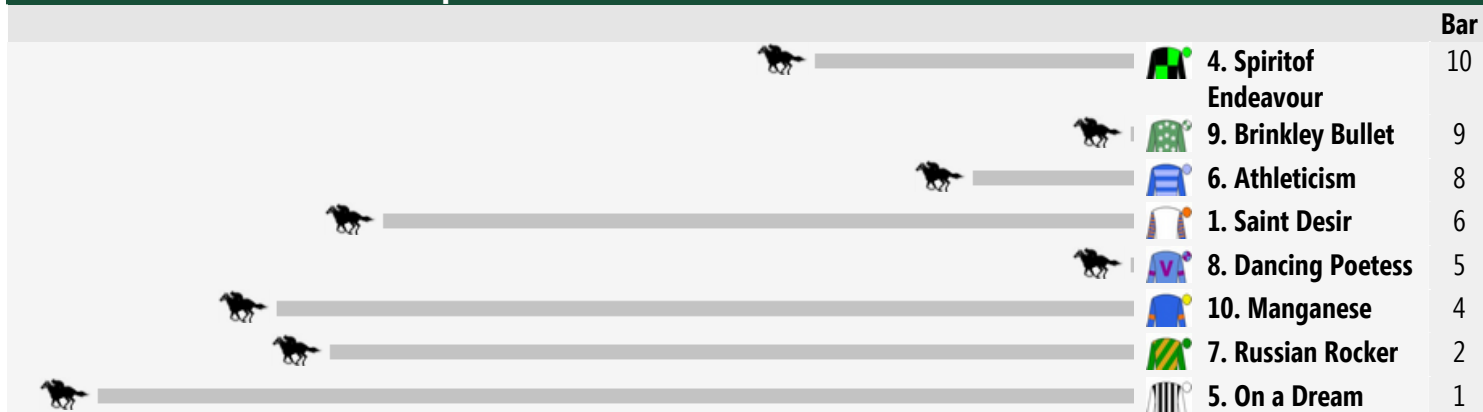

Race 2 David Balfour Handicap 1600m

<< Race Direction

Rail Position: Normal. Hurdle on Parks Track (Rail Parks 9m 1000m to WP,6m Remainder. Sectional 612m.)