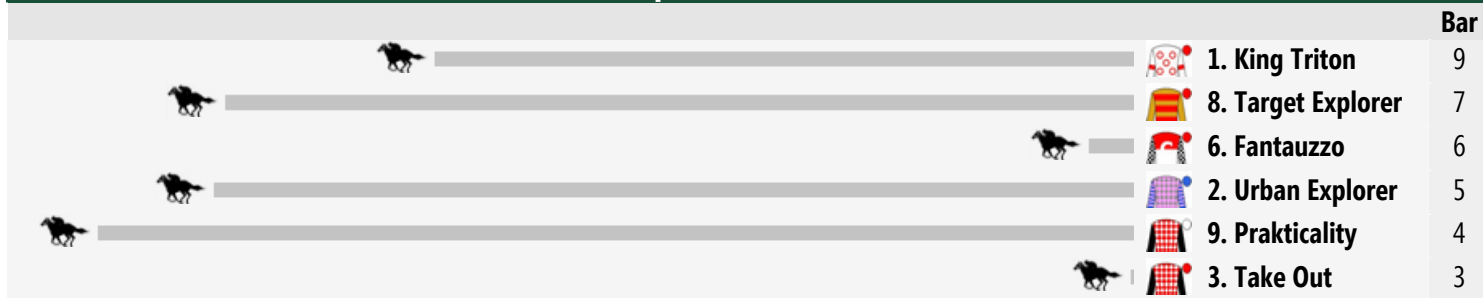

## Race 1 Over the Rainbow Series Hurdle (Morp Parks Track) 3100m

<< Race Direction

**Rail Position:** Normal. Hurdle on Parks Track (Rail Parks 9m 1000m to WP,6m Remainder. Sectional 612m.)