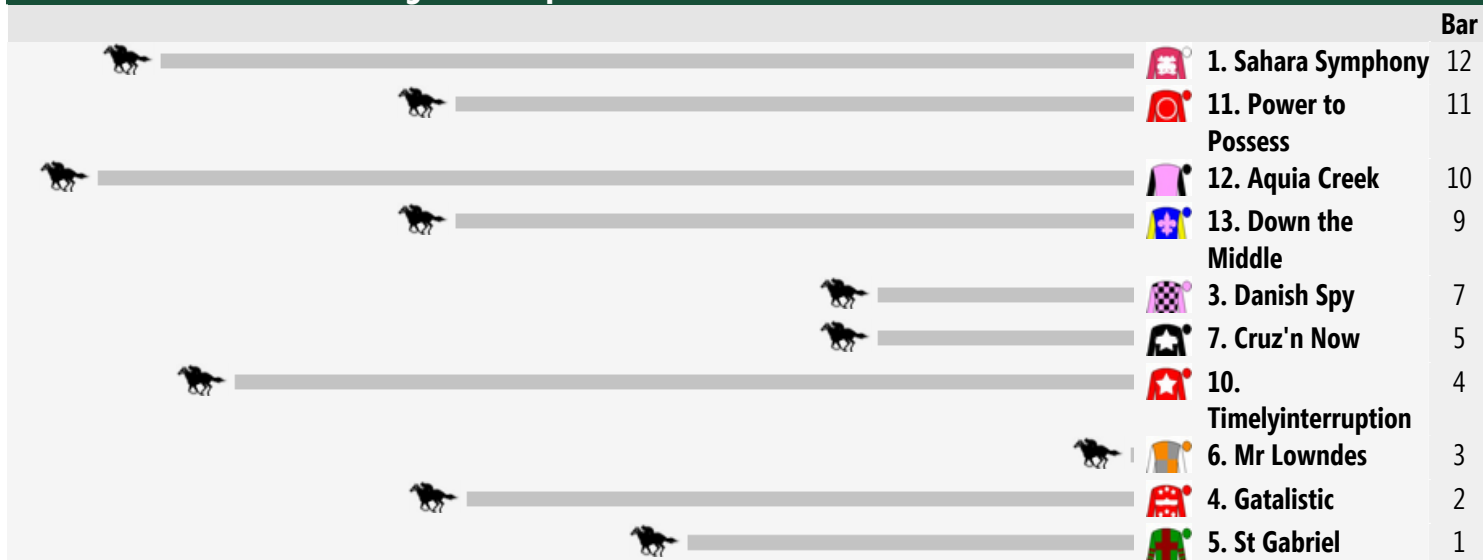

Race 4 Adelaide Galvanising Handicap 2000m

<< Race Direction

Rail Position: Normal. Hurdle on Parks Track (Rail Parks 9m 1000m to WP,6m Remainder. Sectional 612m.)