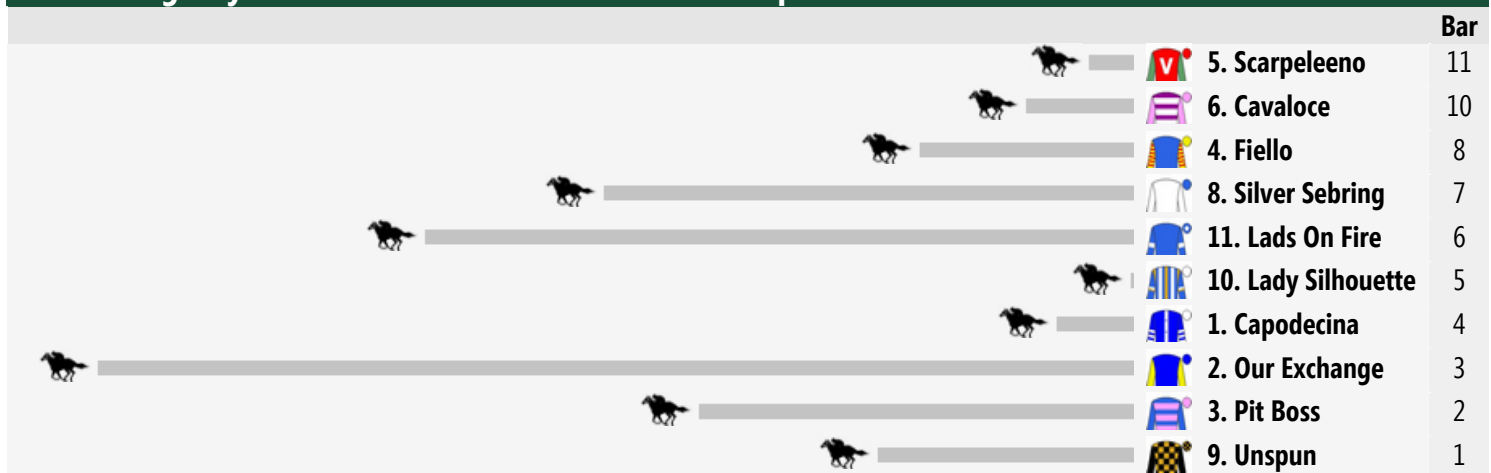

Race 7 Regency Showerscreens & Wardrobes Handicap 1600m

<< Race Direction

Rail Position: Normal. Hurdle on Parks Track (Rail Parks 9m 1000m to WP,6m Remainder. Sectional 612m.)