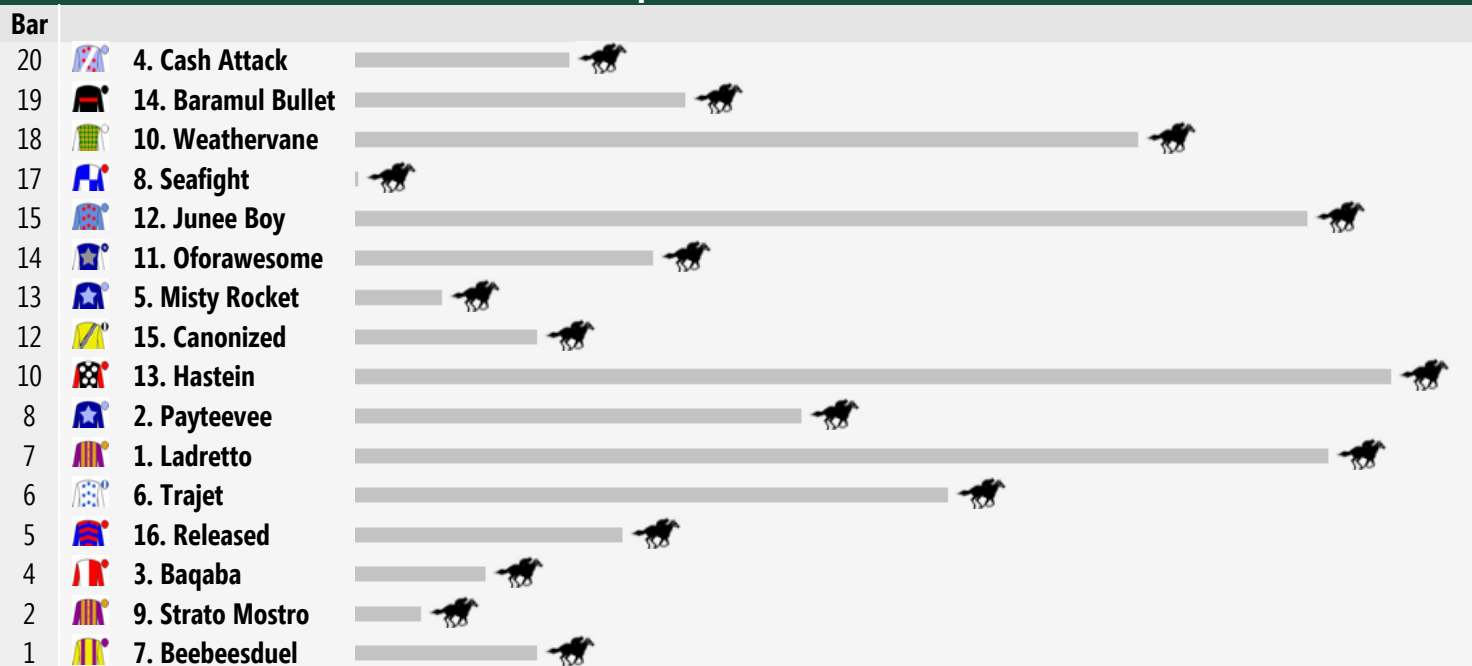

Rail Position: True Entire Course.

Race Direction >>

Race 5 WILSON RYAN GROSE LAWYERS BenchMark 60 Handicap 1630m

Rail Position: True Entire Course.

Race Direction >>

Race 6 XXXX GOLD CLEVELAND BAY OPEN Handicap 1200m

Rail Position: True Entire Course.

Race Direction >>

Race 7 RSL TOWNSVILLE CUP OPEN Handicap 2100m

Rail Position: True Entire Course.

Race Direction >>

Race 8 SKY RACING Class 6 Plate 1000m

Rail Position: True Entire Course.