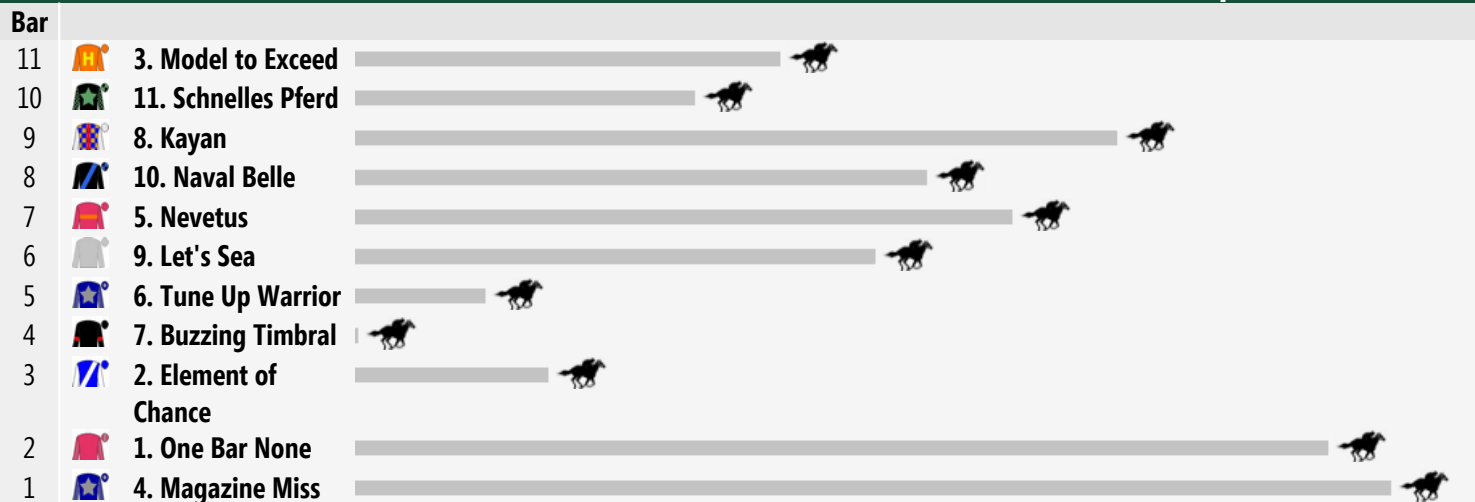

Townsville Speedmaps

Saturday 26th July 2014

Race 1 CHERYL'S BOUTIQUE/AUDI CENTRE TOWNSVILLE QTIS Two-Years-Old Handicap 1300m

Rail Position: True Entire Course.

Race Direction >>

Race 2 ZINC 100.7 JULIVE UP & COMING STAYERS BenchMark 70 Handicap 2100m

Rail Position: True Entire Course.

Race Direction >>

Race 3 MICHELS RESTAURANT & CATERING Class 3 Plate 1400m

Rail Position: True Entire Course.

Race Direction >>

Race 4 PARRY NISSAN X-TRAIL BenchMark 60 Handicap 1000m

Rail Position: True Entire Course.

Race Direction >>

Race 5 WILSON RYAN GROSE LAWYERS BenchMark 60 Handicap 1630m

Rail Position: True Entire Course.

Race Direction >>

Race 6 XXXX GOLD CLEVELAND BAY OPEN Handicap 1200m