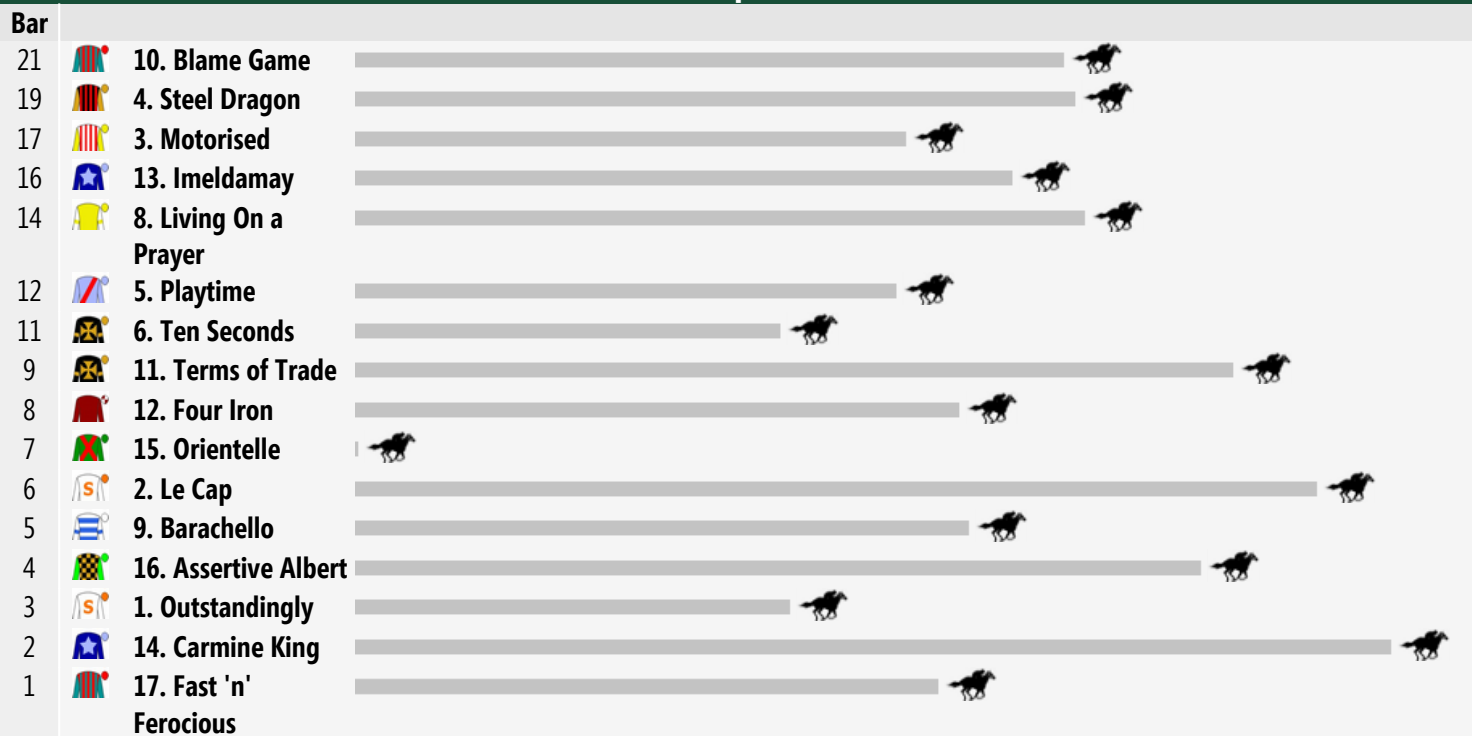

Rail Position: True Entire Course.

Race Direction >>

Race 5 WILSON RYAN GROSE LAWYERS BenchMark 60 Handicap 1630m

Rail Position: True Entire Course.

Race Direction >>

Race 6 XXXX GOLD CLEVELAND BAY OPEN Handicap 1200m

Rail Position: True Entire Course.

Race Direction >>

Race 7 RSL TOWNSVILLE CUP OPEN Handicap 2100m

Rail Position: True Entire Course.

Race Direction >>

Race 8 SKY RACING Class 6 Plate 1000m

Rail Position: True Entire Course.