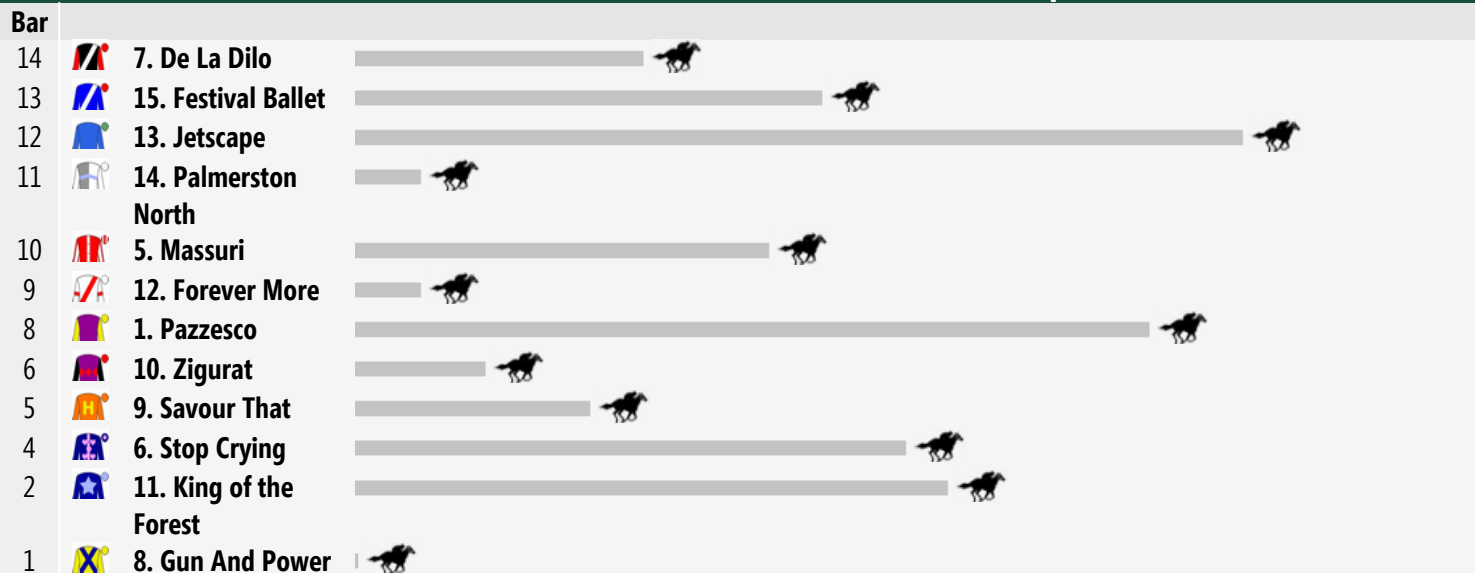

Townsville Speedmaps

Saturday 26th July 2014

Race 1 CHERYL'S BOUTIQUE/AUDI CENTRE TOWNSVILLE QTIS Two-Years-Old Handicap 1300m

Rail Position: True Entire Course.

Race Direction >>

Race 2 ZINC 100.7 JULIVE UP & COMING STAYERS BenchMark 70 Handicap 2100m

Rail Position: True Entire Course.

Race Direction >>

Race 3 MICHELS RESTAURANT & CATERING Class 3 Plate 1400m

Rail Position: True Entire Course.

Race Direction >>

Race 4 PARRY NISSAN X-TRAIL BenchMark 60 Handicap 1000m

Rail Position: True Entire Course.

Race Direction >>

Race 5 WILSON RYAN GROSE LAWYERS BenchMark 60 Handicap 1630m

Rail Position: True Entire Course.

Race Direction >>

Race 6 XXXX GOLD CLEVELAND BAY OPEN Handicap 1200m

Rail Position: True Entire Course.

Race Direction >>

Race 7 RSL TOWNSVILLE CUP OPEN Handicap 2100m

Rail Position: True Entire Course.

Race Direction >>

Race 8 SKY RACING Class 6 Plate 1000m

Rail Position: True Entire Course.