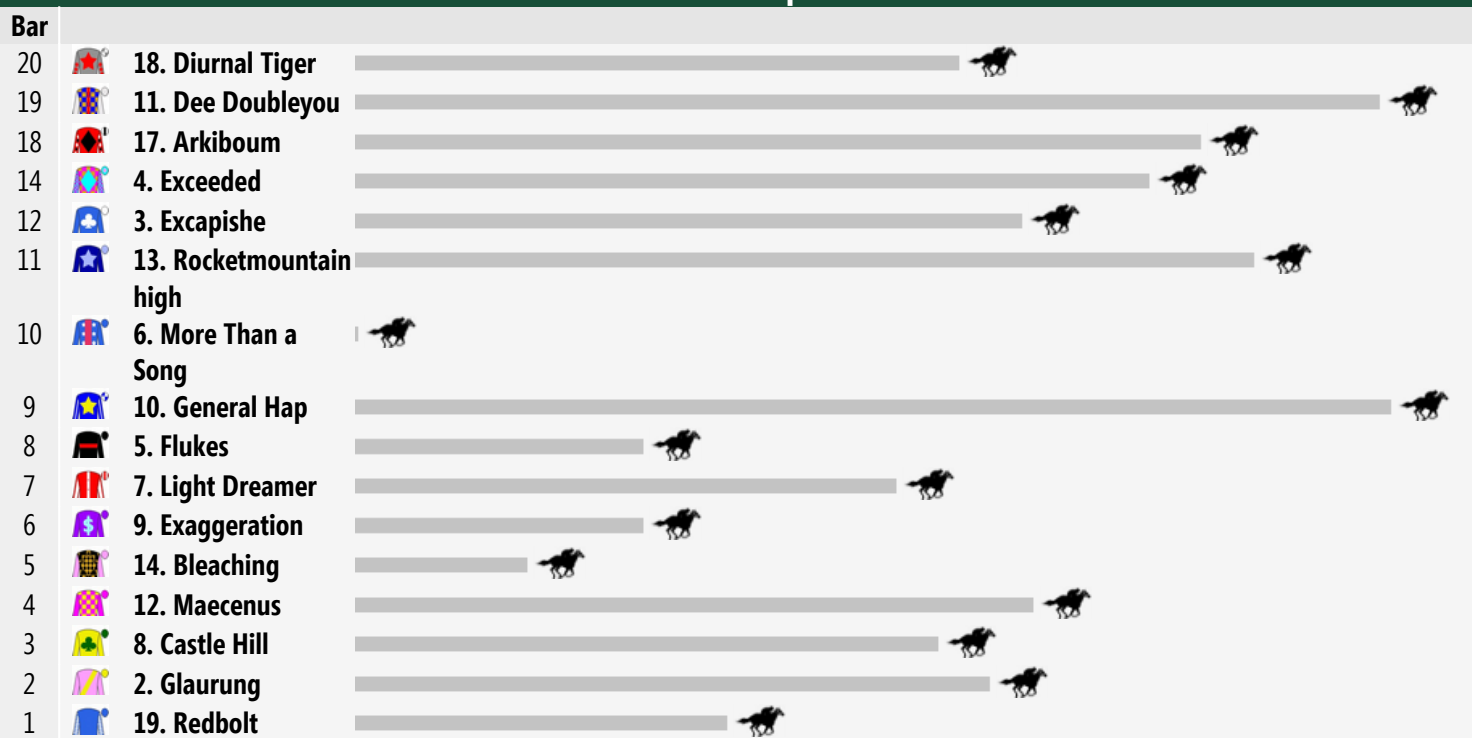

Townsville Speedmaps

Saturday 26th July 2014

Race 1 CHERYL'S BOUTIQUE/AUDI CENTRE TOWNSVILLE QTIS Two-Years-Old Handicap 1300m

Rail Position: True Entire Course.

Race Direction >>

Race 2 ZINC 100.7 JULIVE UP & COMING STAYERS BenchMark 70 Handicap 2100m

Rail Position: True Entire Course.

Race Direction >>

Race 3 MICHELS RESTAURANT & CATERING Class 3 Plate 1400m

Rail Position: True Entire Course.

Race Direction >>

Race 4 PARRY NISSAN X-TRAIL BenchMark 60 Handicap 1000m

Rail Position: True Entire Course.

Race Direction >>

Race 5 WILSON RYAN GROSE LAWYERS BenchMark 60 Handicap 1630m

Rail Position: True Entire Course.

Race Direction >>

Race 6 XXXX GOLD CLEVELAND BAY OPEN Handicap 1200m

Rail Position: True Entire Course.

Race Direction >>

Race 7 RSL TOWNSVILLE CUP OPEN Handicap 2100m

Rail Position: True Entire Course.

Race Direction >>

Race 8 SKY RACING Class 6 Plate 1000m

Rail Position: True Entire Course.