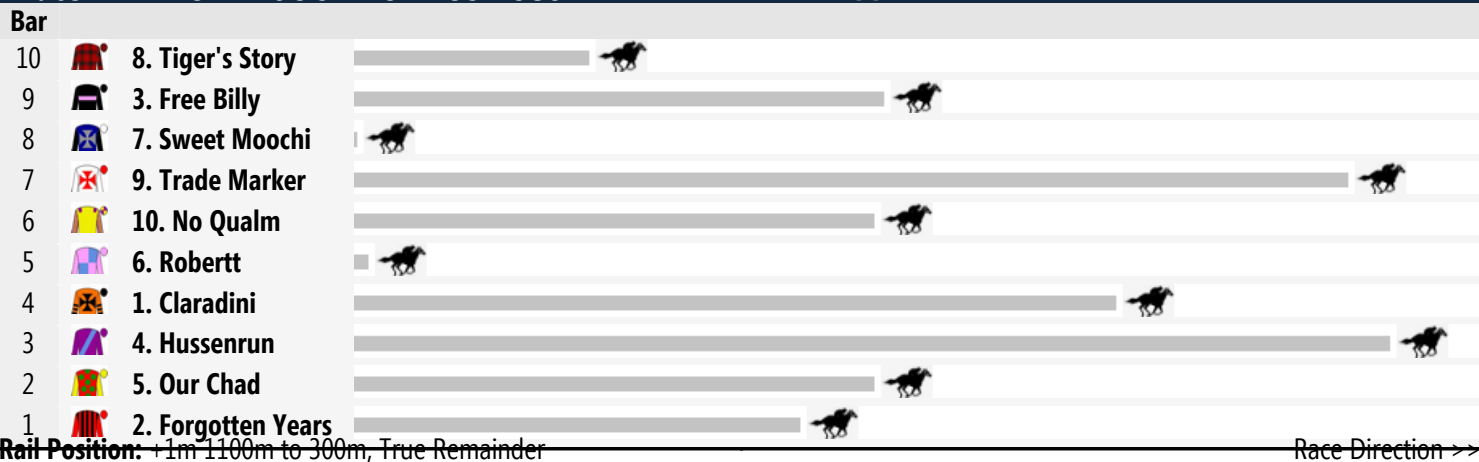

Gosford Speedmaps

Thursday 31st July 2014

Race 1 NATIONAL JOCKEYS TRUST CG&E MAIDEN PLATE 1100m

Race 2 RACINGJOBS.COM.AU F&M MAIDEN PLATE 1100m

Race 3 TAB.COM.AU 3YO MAIDEN HANDICAP 1600m

Race 4 SKY RACING 3YO BENCHMARK 60 HANDICAP 1000m