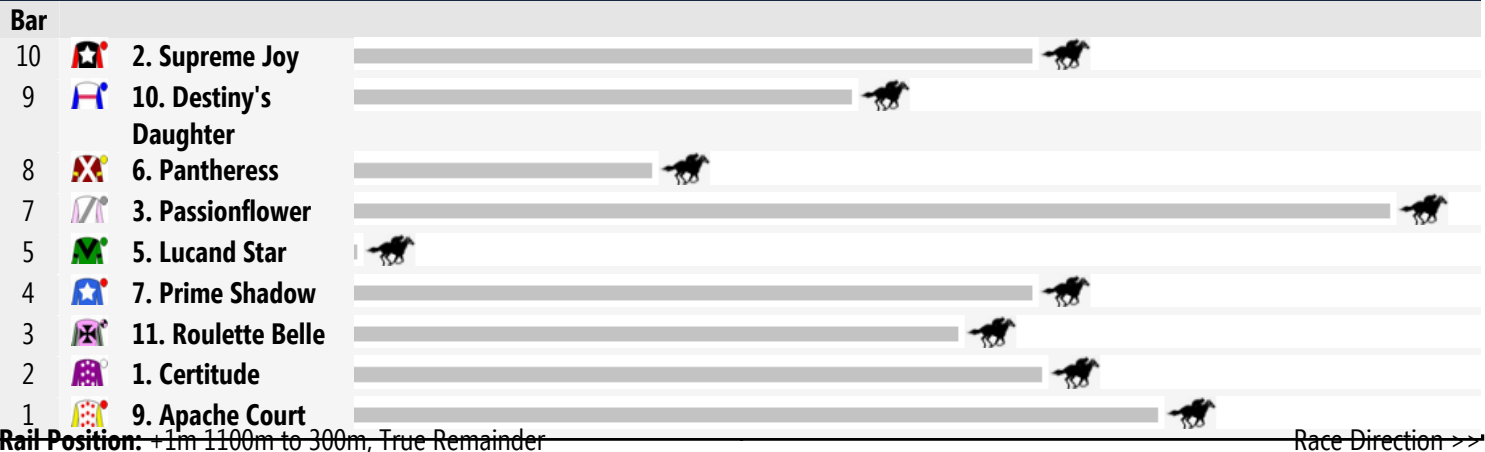

Race 5 DE BORTOLI WINES FLYING - BENCHMARK 85 HANDICAP 1000m

Race 6 XXXX GOLD BENCHMARK 60 HANDICAP 2600m

Race 7 UNIQUETHOROUGHBREDGROUP.COM CG&E CLASS 2 HANDICAP 1200m

Race 8 CANADIAN CLUB F&M CLASS 2 HANDICAP 1200m