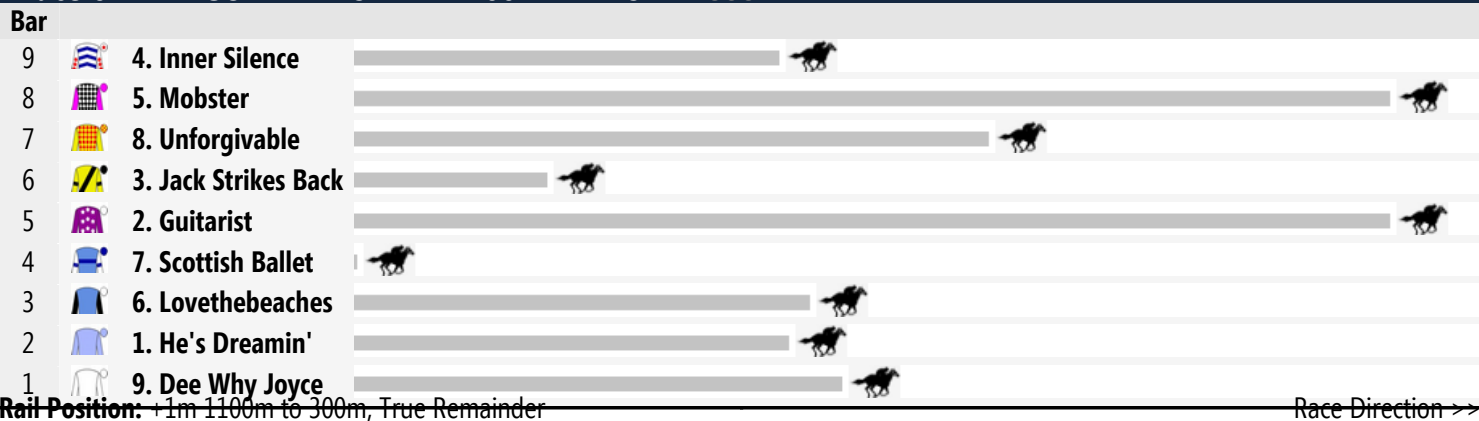

Race 6 XXXX GOLD BENCHMARK 60 HANDICAP 2600m