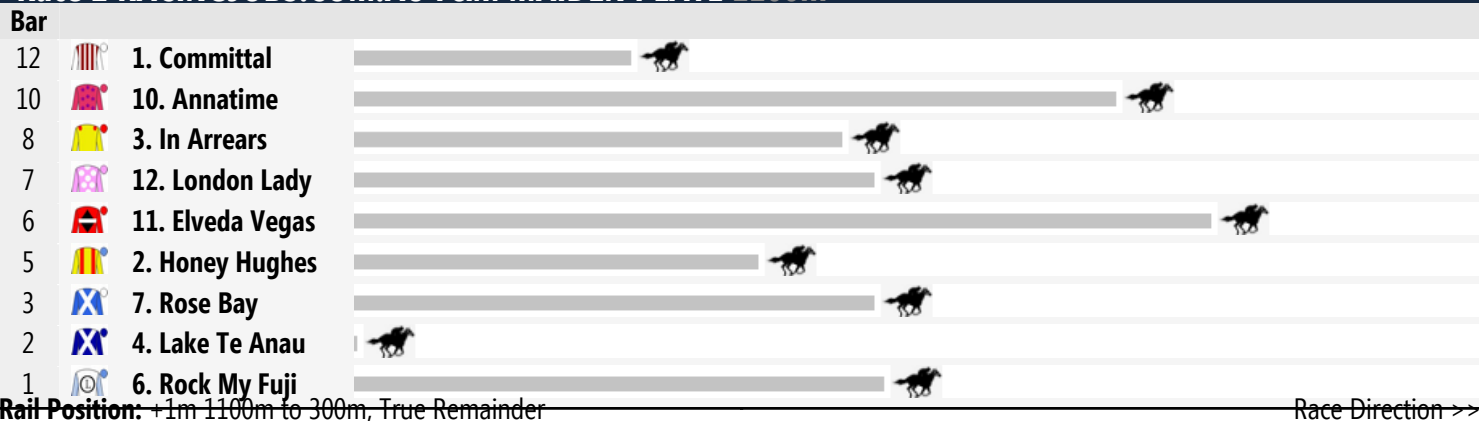

Gosford Speedmaps

Thursday 31st July 2014

Race 1 NATIONAL JOCKEYS TRUST CG&E MAIDEN PLATE 1100m

Race 2 RACINGJOBS.COM.AU F&M MAIDEN PLATE 1100m

Race 3 TAB.COM.AU 3YO MAIDEN HANDICAP 1600m

Race 4 SKY RACING 3YO BENCHMARK 60 HANDICAP 1000m