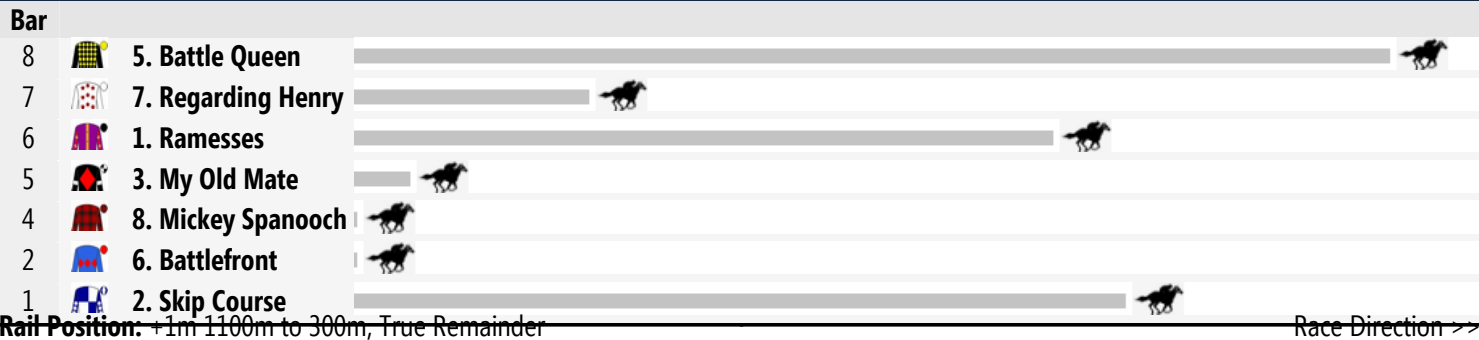

Gosford Speedmaps

Thursday 31st July 2014

Race 1 NATIONAL JOCKEYS TRUST CG&E MAIDEN PLATE 1100m

Race 2 RACINGJOBS.COM.AU F&M MAIDEN PLATE 1100m

Race 3 TAB.COM.AU 3YO MAIDEN HANDICAP 1600m

Race 4 SKY RACING 3YO BENCHMARK 60 HANDICAP 1000m