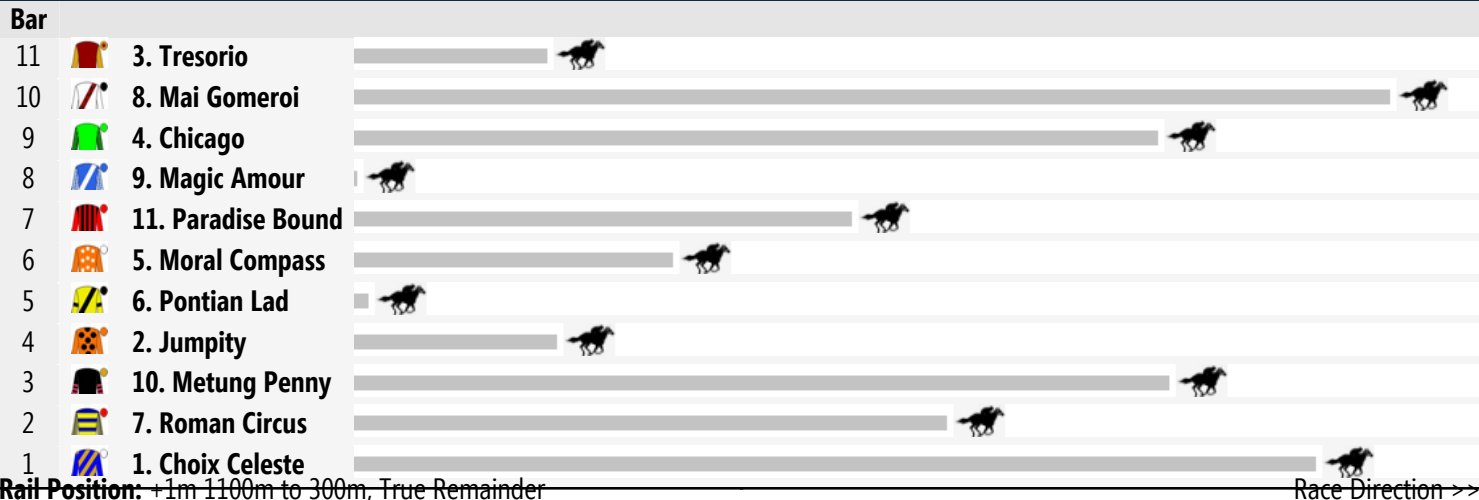

Gosford Speedmaps

Thursday 31st July 2014

Race 1 NATIONAL JOCKEYS TRUST CG&E MAIDEN PLATE 1100m

Race 2 RACINGJOBS.COM.AU F&M MAIDEN PLATE 1100m

Race 3 TAB.COM.AU 3YO MAIDEN HANDICAP 1600m

Race 4 SKY RACING 3YO BENCHMARK 60 HANDICAP 1000m