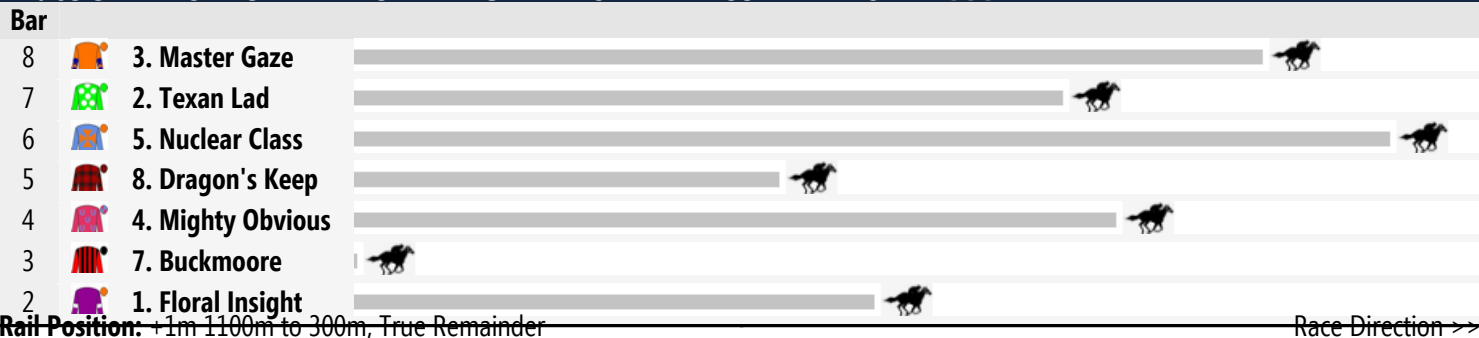

Race 5 DE BORTOLI WINES FLYING - BENCHMARK 85 HANDICAP 1000m