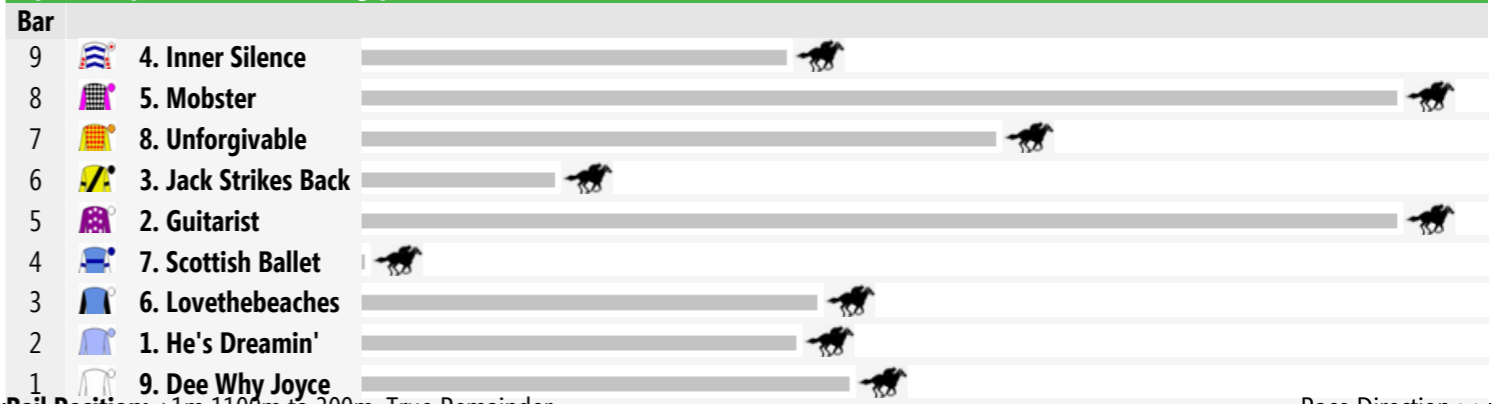

Race 6 XXXX GOLD BENCHMARK 60 HANDICAP 2600m

NSW: 03:18 pm

Prize $22,000. 1st $12,250. 2nd $4,250. 3rd $2,100. 4th $1,000. 5th $525. 6th $375. 7th $375. 8th $375. 9th $375. 10th $375.

VIC/TAS: 03:18 pm
QLD: 03:18 pm
NT: 02:48 pm
SA: 02:48 pm
WA: 01:18 pm

Rail: +1m 1100m to 300m, True Remainder

Straight: 262m.

Circumference: 1718m.

For No age restriction. Rating Based. BenchMark 60. No sex restriction. Handicap.

Horse	Jockey	Trainer	Last 10	Career	Prize	W%	P%	Bar	Wgt
1. He's Dreamin'	Winona Costin (a2)	Luke Griffith	2113421264	30:5-7-2	$72,270	17%	47%	2	60.5
2. Guitarist	Paul King	Gai Waterhouse	110273s60	8:2-1-1	$29,125	25%	50%	5	60
3. Jack Strikes Back	Blake Spriggs	Paul Perry	1124638790	15:2-1-1	$30,100	13%	27%	6	58
4. Inner Silence	Tim Clark	Neil Ward	53000s8611	25:3-1-3	$56,475	12%	28%	9	57.5
5. Mobster (NZ)	Samantha Clenton (a3)	Kristen Buchanan	2492s24322	21:1-7-3	$39,925	5%	52%	8	55.5
6. Lovethebeaches	Jess Taylor (a2)	Steve Hodge	442944278s	25:2-5-0	$45,000	8%	28%	3	54.5
7. Scottish Ballet	Thomas Huet	Pam Webber	5519999s33	19:1-3-3	$33,625	5%	37%	4	54.5
8. Unforgivable	Paul Hammersley	Gary Portelli	323698s865	20:2-2-2	$39,540	10%	30%	7	54.5
9. Dee Why Joyce	Josh Adams	Benjamin Smith	371945085s	18:1-1-3	$18,300	6%	28%	1	54

Speedmap: Predicted settling positions after start

Rail Position: +1m 1100m to 300m, True Remainder

Race Direction →