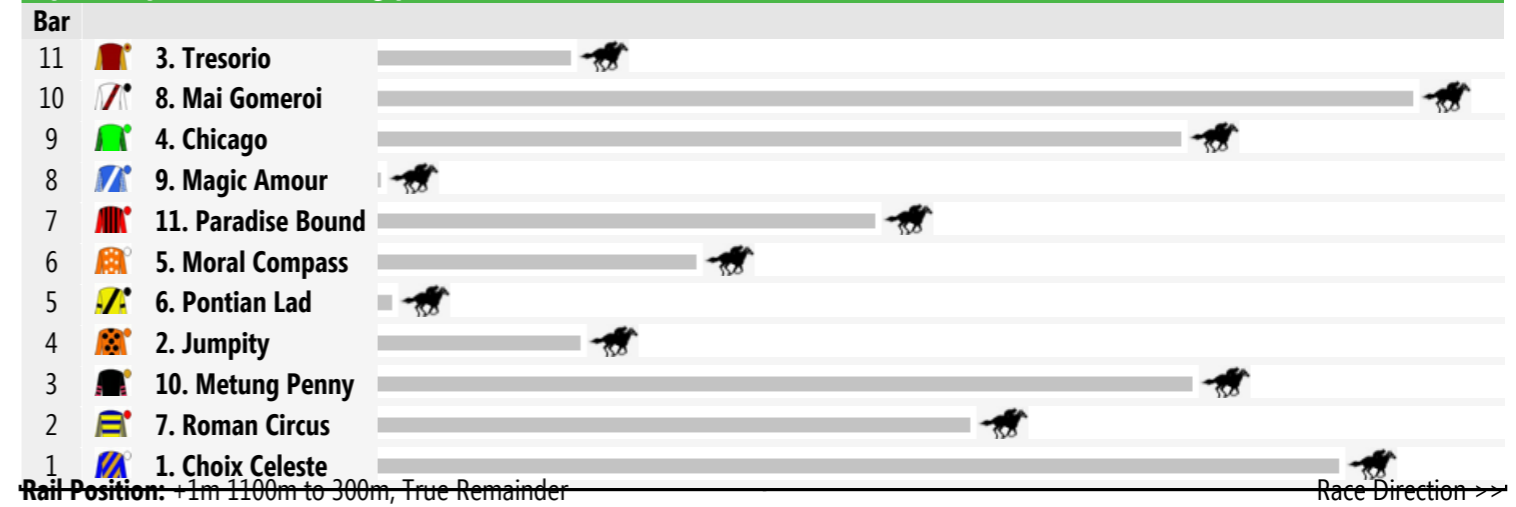

Rail: +1m 1100m to 300m, True Remainder

Straight: 262m.

Circumference: 1718m.

For Three-Years-Old. General Handicap. Maiden. No sex restriction. Handicap.

| Horse                        | Jockey           | Trainer          | Last 10    | Career  | Prize    | W% | P%   | Bar | Wgt  |
|------------------------------|------------------|------------------|------------|---------|----------|----|------|-----|------|
| 1. <b>Choix Celeste (NZ)</b> | Blake Shinn      | John P Thompson  | 03         | 2:0-0-1 | \$0      | 0% | 50%  | 1   | 59   |
| 2. <b>Jumpity</b>            | Adam Hyeronimus  | Bill Prain       | 4225s050   | 7:0-2-0 | \$8,500  | 0% | 29%  | 4   | 58   |
| 3. <b>Tresorio</b>           | Brenton Avdulla  | Angela Davies    | 435s5582s5 | 8:0-1-1 | \$8,600  | 0% | 25%  | 11  | 58   |
| 4. <b>Chicago</b>            | Grant Buckley    | Allan Denham     | 3626s243   | 7:0-2-2 | \$12,450 | 0% | 57%  | 9   | 57.5 |
| 5. <b>Moral Compass</b>      | James McDonald   | Stephen Farley   | 3          | 1:0-0-1 | \$1,425  | 0% | 100% | 6   | 57.5 |
| 6. <b>Pontian Lad</b>        | Thomas Huet      | Paul Perry       | 504        | 3:0-0-0 | \$0      | 0% | 0%   | 5   | 57.5 |
| 7. <b>Roman Circus</b>       | Josh Adams       | Grant Allard     | 28242s75   | 7:0-3-0 | \$9,225  | 0% | 43%  | 2   | 57.5 |
| 8. <b>Mai Gomerioi</b>       | Paul Hammersley  | Gavin Andrews    | 66453      | 5:0-0-1 | \$2,100  | 0% | 20%  | 10  | 57   |
| 9. <b>Magic Amour</b>        | Nathan Thomas    | Samantha Prior   | 730780s859 | 9:0-0-1 | \$3,000  | 0% | 11%  | 8   | 56   |
| 10. <b>Metung Penny</b>      | Jess Taylor (a2) | Scott Singleton  | 442        | 3:0-1-0 | \$2,900  | 0% | 33%  | 3   | 56   |
| 11. <b>Paradise Bound</b>    | Tye Angland      | Anthony Cummings | 7s8749     | 5:0-0-0 | \$1,825  | 0% | 0%   | 7   | 56   |

### Speedmap: Predicted settling positions after start