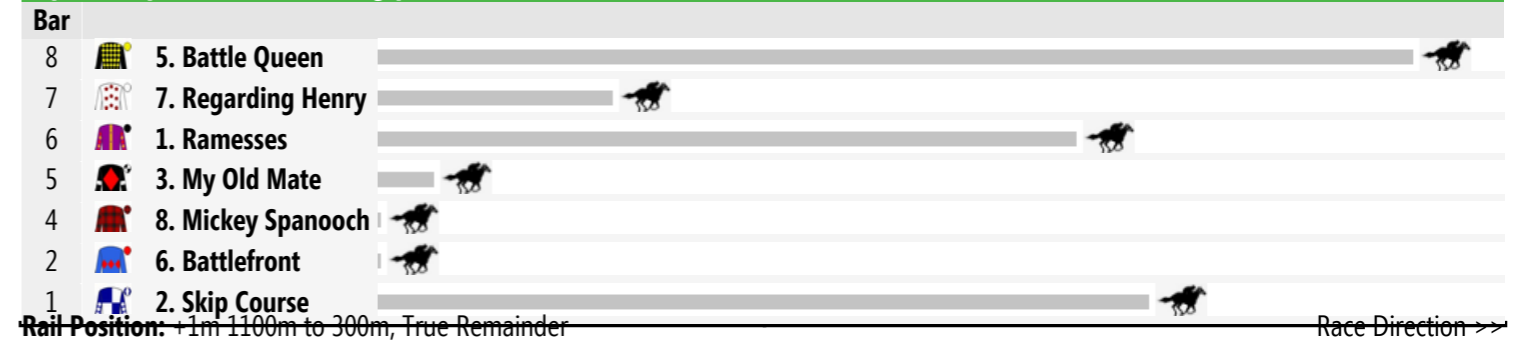

Career 25:3-1-3 12 Mths 13:2-1-1 1st Up 5:0-1-1 2nd Up 5:0-0-1
Good 12:2-1-0 Dead 4:0-0-2 Slow 6:0-0-1 Heavy 3:1-0-0
Jockey 1:0-0-1 Dist 1:1-0-0 Track 13:2-1-2 Trk/Dst 1:1-0-0

Race 4 SKY RACING 3YO BENCHMARK 60 HANDICAP 1000m

NSW: 02:08 pm

Prize $22,000. 1st $12,250. 2nd $4,250. 3rd $2,100. 4th $1,000. 5th $525. 6th $375. 7th $375. 8th $375. 9th $375. 10th $375.

VIC/TAS: 02:08 pm
QLD: 02:08 pm
NT: 01:38 pm
SA: 01:38 pm
WA: 12:08 pm

Rail: +1m 1100m to 300m, True Remainder

Straight: 262m.

Circumference: 1718m.

For Three-Years-Old. Rating Based. BenchMark 60. No sex restriction. Handicap.

Horse	Jockey	Trainer	Last 10	Career	Prize	W%	P%	Bar	Wgt
1. Ramesses	Koby Jennings (a3)	Kevin Moses	12s546	5:1-1-0	$16,625	20%	40%	6	60
2. Skip Course	Winona Costin (a2)	Donna Grisedale	123s1	4:2-1-1	$26,800	50%	100%	1	59.5
3. My Old Mate	Joshua Parr	Gilbert Slattery	7713s53386	9:1-0-3	$16,875	11%	44%	5	59
4. Trent's Quest	Brodie Loy (a2)	David Pfeiffer	50s774512s	11:1-2-0	$40,465	9%	27%	SCRATCHED	
5. Battle Queen	Tye Angland	Paul Messara	4s1362	5:1-1-1	$15,000	20%	60%	8	56.5
6. Battlefront	Jason Collett	Sam Kavanagh	607s342s41	10:1-1-2	$22,125	10%	40%	2	56
7. Regarding Henry	Grant Buckley	Stephen Farley	1542735230	16:1-2-2	$19,775	6%	31%	7	55
8. Mickey Spanooch	Jake Pracey-Holmes (a3)	Paul Theobald	40291006s8	15:1-1-1	$7,850	7%	20%	4	54

Speedmap: Predicted settling positions after start