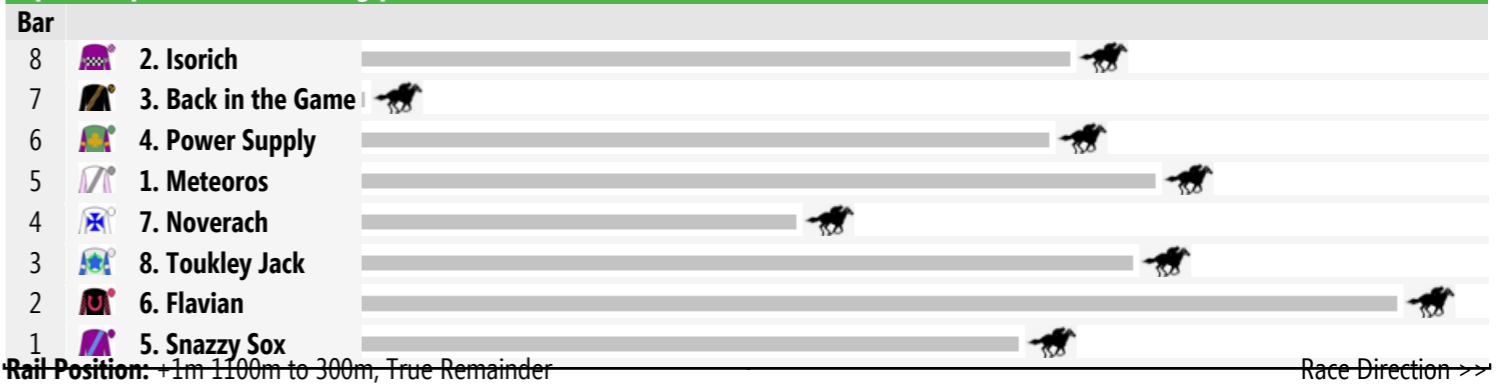

Race 7 UNIQUETHOROUGHBREDGROUP.COM CG&E CLASS 2

NSW: 03:55 pm

HANDICAP 1200m

Prize $22,000. 1st $12,250. 2nd $4,250. 3rd $2,100. 4th $1,000. 5th $525. 6th $375. 7th $375. 8th $375. 9th $375. 10th $375.

Rail: +1m 1100m to 300m, True Remainder

Straight: 262m.

Circumference: 1718m.

For No age restriction. Rating Based. Class 2. Colts, Geldings and Entires. Handicap.

Horse	Jockey	Trainer	Last 10	Career	Prize	W%	P%	Bar	Wgt
1. Meteoros	Blake Shinn	Joseph Pride	2406s35154	16:2-3-1	$78,145	13%	38%	5	59
2. Isorich	Serg Lisnyy (a1.5)	Wayne Seelin	2162731204	19:2-4-5	$55,425	11%	58%	8	57
3. Back in the Game	Mitchell Bell	Jarrold Austin	01414s3923	9:2-1-2	$32,650	22%	56%	7	56.5
4. Power Supply	Blake Spriggs	Kris Lees	12248s8413	18:2-5-2	$53,200	11%	50%	6	55.5
5. Snazzy Sox	Jay Ford	Amanda Turner & Mauro Poletti	s831648045	13:2-0-3	$30,105	15%	38%	1	54
6. Flavian	Kerrin McEvoy	Angela Davies	1s212	4:2-2-0	$22,200	50%	100%	2	54
7. Noverach	Paul Hammersley	Peter Eggleston	635734s043	32:2-6-7	$60,300	6%	47%	4	54
8. Toukley Jack	Winona Costin (a2)	Ben Davies	07s06156s0	12:2-0-0	$20,750	17%	17%	3	54

Speedmap: Predicted settling positions after start