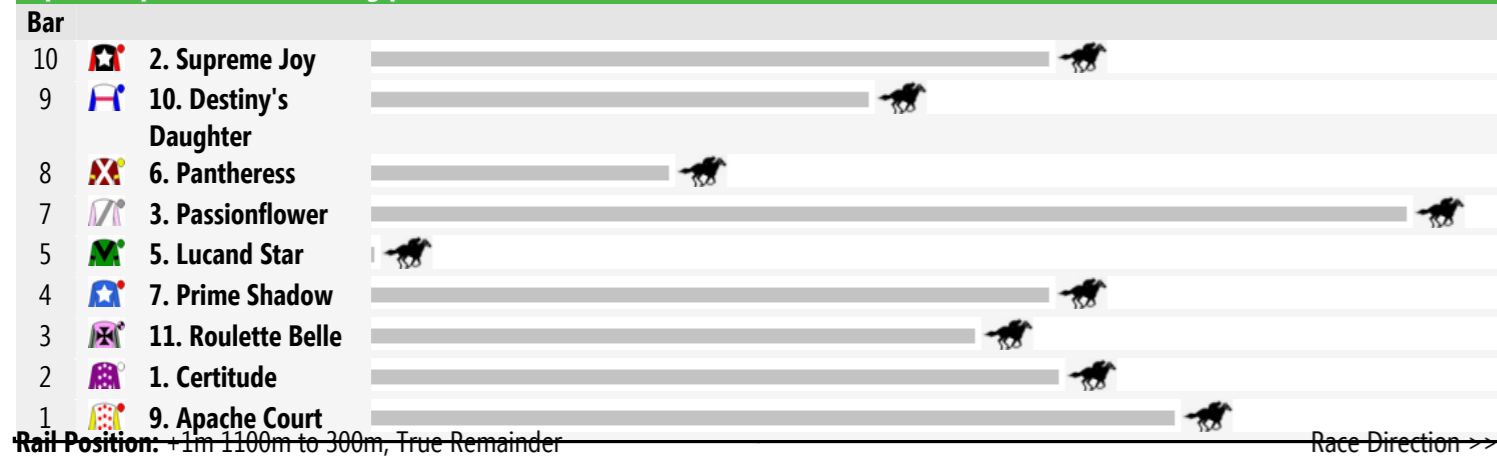

NSW: 04:35 pm

Prize $22,000. 1st $12,250. 2nd $4,250. 3rd $2,100. 4th $1,000. 5th $525. 6th $375. 7th $375. 8th $375. 9th $375. 10th $375.

Rail: +1m 1100m to 300m, True Remainder

Straight: 262m.

Circumference: 1718m.

For No age restriction. Rating Based. Class 2. Fillies and Mares. Handicap.

VIC/TAS: 04:35 pm
QLD: 04:35 pm
NT: 04:05 pm
SA: 04:05 pm
WA: 02:35 pm

Horse	Jockey	Trainer	Last 10	Career	Prize	W%	P%	Bar	Wgt
1. Certitude	Joshua Parr	Gai Waterhouse	s45s041	5:1-0-0	$59,750	20%	20%	2	59
2. Supreme Joy	Tim Clark	Joseph Pride	3122s274s3	9:1-4-2	$51,245	11%	78%	10	58
3. Passionflower	Blake Shinn	Kevin Moses	s51222	5:1-3-0	$27,325	20%	80%	7	57
4. Repartee	Jeff Lloyd	David Payne	2s559s221	7:1-3-0	$40,830	14%	57%	SCRATCHED	
5. Lucand Star	Thomas Huet	Gai Waterhouse	4s71	3:1-0-0	$12,250	33%	33%	5	55.5
6. Pantheress	James McDonald	Grahame Begg	37341s4546	9:1-0-2	$23,620	11%	33%	8	55.5
7. Prime Shadow	Kerrin McEvoy	Kris Lees	245715s924	11:1-2-1	$27,320	9%	36%	4	55.5
8. Sassy Sister	Tye Angland	Anthony Cummings	s91s07552s	8:1-1-0	$23,985	13%	25%	SCRATCHED	
9. Apache Court	Jake Pracey-Holmes (a3)	Gary Nickson	s7411800	7:2-0-0	$18,150	29%	29%	1	54
10. Destiny's Daughter	Robert Thompson	Robert Davies	1061s32835	21:2-4-4	$42,500	10%	48%	9	54
11. Roulette Belle	Vad Bolozhinskiy (a3)	Dean Mchardie	8252288711	27:2-4-2	$37,875	7%	30%	3	54

Speedmap: Predicted settling positions after start

3 IN ARREARS

3 year old bay or brown filly (female)
Sire Stratum Dam Black List
Breeder Mr M Abell
Owners Anthony Cummings TBreds P/L (Mgr: A & B Cummings), J Barton, M Barton, M Einfeld, D Vuaran, M Street, M Dykstra, Doubledown (Mgr: S T Marshall), E Salter, J Salter & B Rutter
Colours Yellow, Red Epaulettes And Cap

Trainer **Anthony Cummings**
Jockey **Tye Angland** 58.0kg
Win Range -

Barrier 8
Prizemoney $0
W&P% 0-0

Career 1:0-0-0 12 Mths 1:0-0-0 1st Up 1:0-0-0 2nd Up 0:0-0-0
Good 1:0-0-0 Dead 0:0-0-0 Slow 0:0-0-0 Heavy 0:0-0-0
Jockey 0:0-0-0 Dist 0:0-0-0 Track 0:0-0-0 Trk/Dst 0:0-0-0

Race Details	Track	Jockey	Wgt	Br.	Odds	Winner	@800 @400
5 of 6 RHIL Mon 7Jul14 1030m BT-34-MDN	Good	J Collett	n/a			Fraud n/a 0.00L 1:04.3	
8 of 9 RAND Fri 27Jun14 740m BT-3-MDN	Dead	J Collett	n/a			Sexy Diamond n/a 8.10L 0:43.61	
7 of 9 Cant Wed 15Jan14 1250m 3yf Mdn	Good	P Robl	58.5	7	$18	All Cerise 58kg 9.70L 1:13.28	4 4
5 of 7 RAND Fri 3Jan14 728m 3YF MDN-BT	Dead	P Robl	n/a			Broken Dreams n/a 0.00L 0:44.2	
3 of 8 RAND Fri 19Jul13 738m BT-2-F-OPN	Heavy	T Berry	n/a			Sweet Idea n/a 1.10L 0:44.3	

4 LAKE TE ANAU

3 year old chestnut filly (female)
Sire Mossman Dam Ready to Glow
Breeder Mr G Harvey
Owners G Harvey
Colours Dark Blue, White Crossed Sashes

Trainer **Rod Craig**
Jockey **Kerrin McEvoy** 58.0kg
Win Range -

Barrier 2
Prizemoney $375
W&P% 0-0

Career 1:0-0-0 12 Mths 1:0-0-0 1st Up 1:0-0-0 2nd Up 0:0-0-0
Good 0:0-0-0 Dead 0:0-0-0 Slow 1:0-0-0 Heavy 0:0-0-0
Jockey 0:0-0-0 Dist 0:0-0-0 Track 0:0-0-0 Trk/Dst 0:0-0-0

Race Details	Track	Jockey	Wgt	Br.	Odds	Winner	@800 @400
7 of 9 W FM Fri 11Jul14 740m BT-3-MDN	Good	B Spriggs	n/a			Fast Grass n/a 0.00L 0:44.1	
8 of 10 HAWK Sun 21Jul13 1000m 2Y MDN-SW	Slow	B Spriggs	54	5	$31	Happy Friday 54kg 10.50L 0:58.03	7 8
4 of 5 W FM Thu 20Jun13 800m 2YOF-TRL	Slow	M Bell	n/a			Killcareless n/a 0.00L 0:47.7	
8 of 8 W FM Fri 31May13 800m BT-2-F-MDN	Slow	N Berry	n/a			Sorceress n/a 0.00L 0:48.1	
9 of 9 W FM Thu 29Nov12 800m BT-2-F-UNR	Dead	B Spriggs	n/a			Champagne Cath n/a 0.00L 0:47.6	

6 ROCK MY FUJI

3 year old bay or brown filly (female)
Sire Stratum Dam Fuji Express
Breeder Mr R Kemister
Owners Mrs G James, D Healey, T J Musico, S Badrov, J R Lindsay, S Rimon, J S Bassett, Mrs K Bassett & Mrs J M Hunter, Elite Thoroughbreds Racing (Mgr: A Allan)
Colours White, Elite Thoroughbreds Logo, Pale Blue Striped Sleeves And Cap

Trainer **Gary Portelli**
Jockey **Jess Taylor** 58.0kg
Win Range -

Barrier 1
Prizemoney $25,805
W&P% 0-20

Career 10:0-1-1 12 Mths 8:0-0-1 1st Up 3:0-1-0 2nd Up 3:0-0-1
Good 7:0-0-1 Dead 1:0-1-0 Slow 1:0-0-0 Heavy 1:0-0-0
Jockey 4:0-0-1 Dist 2:0-1-0 Track 1:0-0-0 Trk/Dst 1:0-0-0