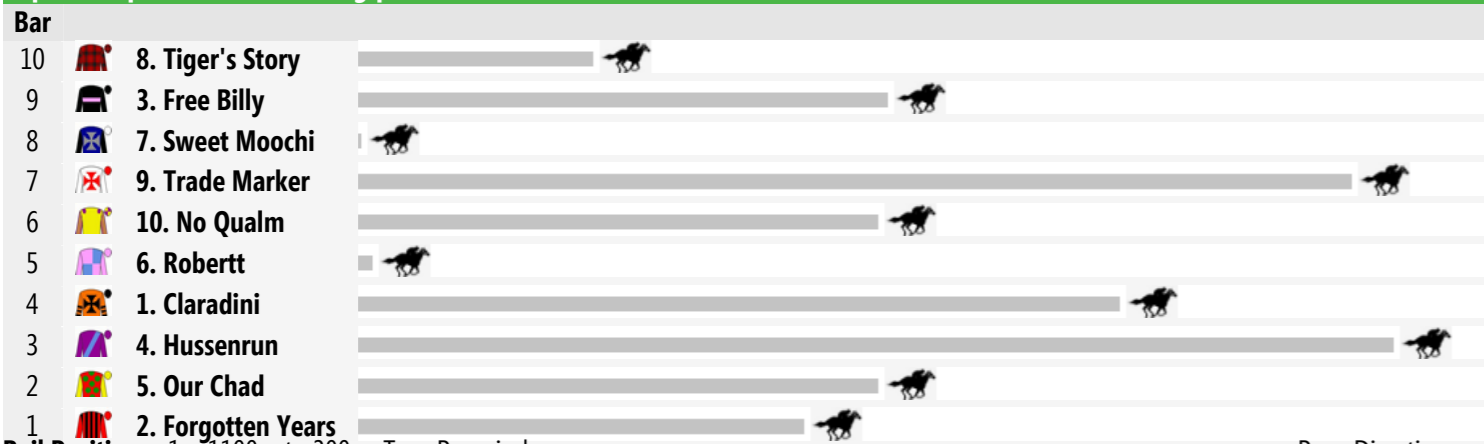

Race 1 NATIONAL JOCKEYS TRUST CG&E MAIDEN PLATE 1100m NSW: 12:23 pm

Prize $22,000. 1st $12,250. 2nd $4,250. 3rd $2,100. 4th $1,000. 5th $525. 6th $375. 7th $375. 8th $375. 9th $375. 10th $375.
Rail: +1m 1100m to 300m, True Remainder
Straight: 262m.
Circumference: 1718m.

VIC/TAS: 12:23 pm
QLD: 12:23 pm
NT: 11:53 am
SA: 11:53 am
WA: 10:23 am

For No age restriction. NSW Maiden Set Weights. Maiden. Colts, Geldings and Entires. Set Weights.

Horse	Jockey	Trainer	Last 10	Career	Prize	W%	P%	Bar	Wgt
1. Clradini	James McDonald	Patrick Webster	s4302	4:0-1-1	$8,585	0%	50%	4	59
2. Forgotten Years	Tye Angland	Anthony Cummings	s7	1:0-0-0	$450	0%	0%	1	59
3. Free Billy	Mitchell Bell	Patrick Webster	5	1:0-0-0	$0	0%	0%	9	59
4. Hussenrun	Brodie Loy (a2)	Amanda Turner & Mauro Poletti	702s0635s4	9:0-1-1	$6,675	0%	22%	3	59
5. Our Chad	Andrew Gibbons	Les Tilley	5	1:0-0-0	$0	0%	0%	2	59
6. Robertt	Chris O'Brien	Albert Stapleford	s387	3:0-0-1	$625	0%	33%	5	59
7. Sweet Moochi	Blake Shinn	Jason Coyle	s035	3:0-0-1	$2,380	0%	33%	8	59
8. Tiger's Story	Jake Pracey-Holmes (a3)	Paul Theobald	292s7s9402	13:0-3-0	$7,450	0%	23%	10	59
9. Trade Marker	Jess Taylor (a2)	Scott Singleton	4	1:0-0-0	$0	0%	0%	7	59
10. No Qualm	Jason Collett	Marc Conners		0:0-0-0	$0	0%	0%	6	56.5

Speedmap: Predicted settling positions after start

Rail Position: +1m 1100m to 300m, True Remainder Race Direction >>>