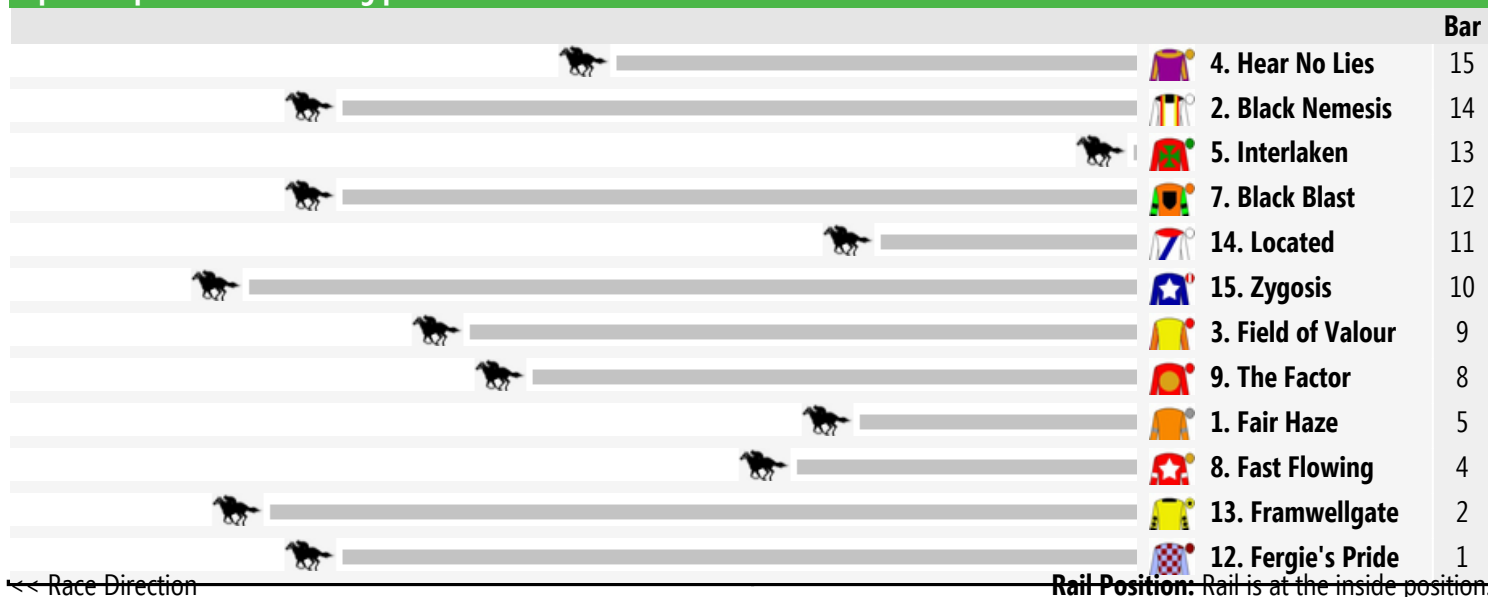

Horse	Jockey	Trainer	Last 10	Career	Prize	W%	P%	Bar	Wgt
1. Fair Haze	Glenn Smith	Ross & Clint Price	153s60133s	11:2-1-4	$23,789	18%	64%	5	59.5
2. Black Nemesis	Brayden Gaerth (a3)	Brendon Fitzgerald	41975s0259	11:1-1-0	$9,410	9%	18%	14	59
3. Field of Valour	Ben Kennedy	Darren Mcauliffe	392891s01s	13:2-2-1	$22,330	15%	38%	9	59
4. Hear No Lies	Mitchell Pateman	Fred Kersley	3s01	3:1-0-1	$7,916	33%	67%	15	59
5. Interlaken	Jason Brown	Liz Strempel	s7515	4:1-0-0	$8,100	25%	25%	13	58.5
6. This Cat Rocks	Shaun O'Donnell	Justin Warwick	8s778132	7:1-1-1	$14,985	14%	43%	SCRATCHED	
7. Black Blast	Peter Hall	Peter & Matthew Giadresco	430820s522	51:5-6-4	$99,455	10%	29%	12	58
8. Fast Flowing (NZ)	William Pike	Daniel Morton	32814s420	8:1-2-1	$17,125	13%	50%	4	57.5
9. The Factor	Emma Stent (a3)	Brian Lucas	069013s614	34:4-2-3	$46,237	12%	26%	8	57.5
10. Scandalous Lady	Shaun Meeres	Sharon Miller	983314625s	14:1-1-3	$14,325	7%	36%	SCRATCHED	
11. Varanasi	Andrew Castle (a2)	Lindsey Smith	76s890s213	16:1-2-5	$29,475	6%	50%	SCRATCHED	
12. Fergie's Pride	Lucy Warwick (a2)	Graeme Ballantyne	99s0810s75	10:1-0-0	$6,500	10%	10%	1	54
13. Framwellgate	Chris Parnham	Jason Burdon	0022097s0s	25:2-3-3	$23,445	8%	32%	2	54
14. Located	Kyra Yuill	Greg Carige	968s704973	30:2-0-2	$24,858	7%	13%	11	54
15. Zygosia	Edward Creighton	Michael Miller	807087460s	37:2-5-5	$43,828	5%	32%	10	54

Speedmap: Predicted settling positions after start