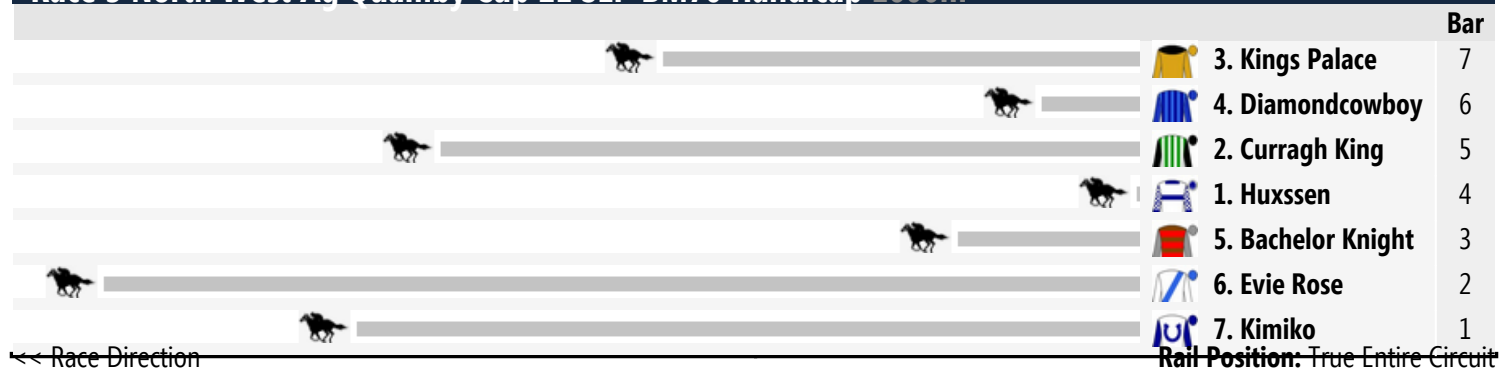

Swan Hill Speedmaps

Tuesday 2nd September 2014

Race 1 Murray Downs Maiden Plate: Sorry, not enough data to create a speedmap.

Race 2 Betfair Power to the Punter Maiden Plate 1300m

Race 3 North West Ag Quamby Cup 21 SEP BM70 Handicap 1600m

Race 4 Swan Hill Bus Lines 0 - 58 Handicap 1200m

Race 5 Pooles Accountants BM64 Handicap 1300m

Race 6 Agfarm Manangatang Cup 11 OCT BM64 Handicap 1300m

Race 7 Betfair Power to the Punter 0 - 58 Handicap 1600m