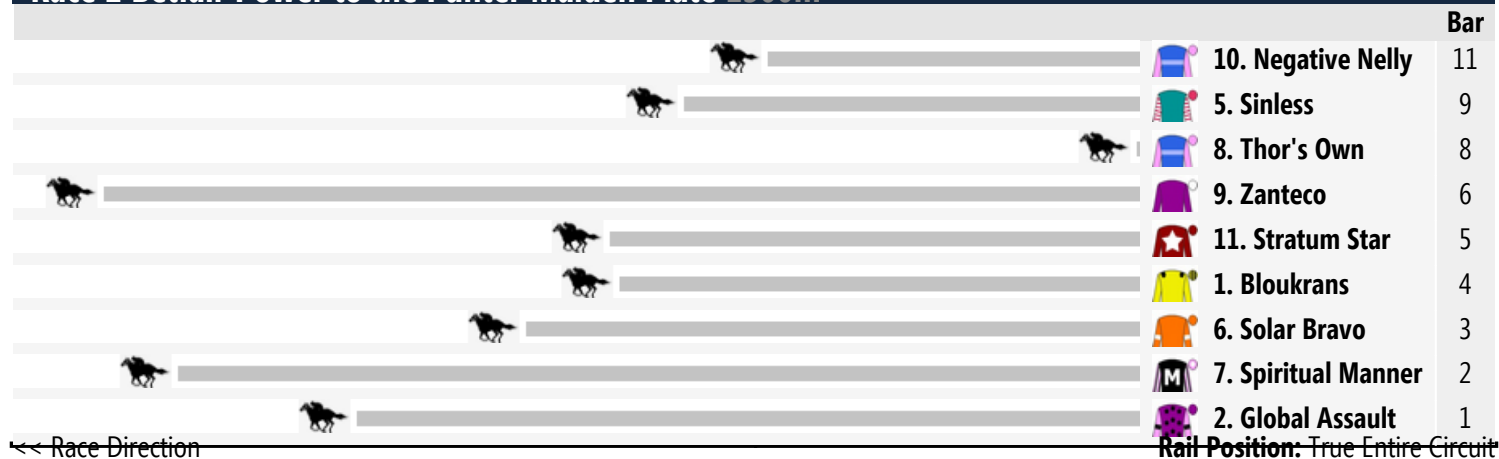

Swan Hill Speedmaps

Tuesday 2nd September 2014

Race 1 Murray Downs Maiden Plate: Sorry, not enough data to create a speedmap.

Race 2 Betfair Power to the Punter Maiden Plate 1300m

Race 3 North West Ag Quamby Cup 21 SEP BM70 Handicap 1600m

Race 4 Swan Hill Bus Lines 0 - 58 Handicap 1200m

Race 5 Pooles Accountants BM64 Handicap 1300m

Race 6 Agfarm Manangatang Cup 11 OCT BM64 Handicap 1300m

Race 7 Betfair Power to the Punter 0 - 58 Handicap 1600m