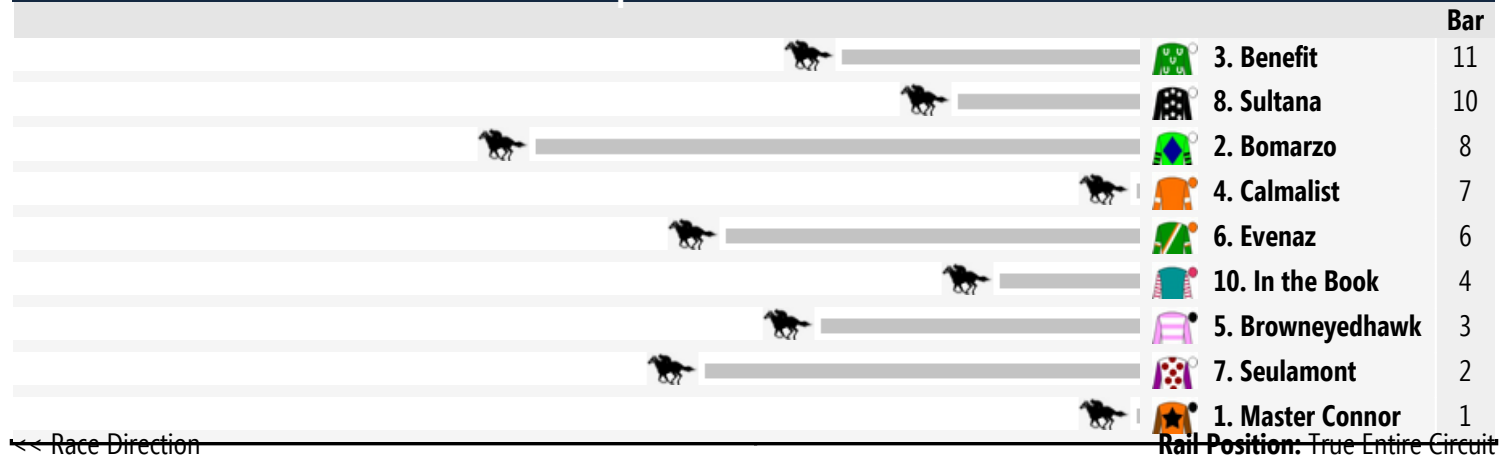

Race 4 Swan Hill Bus Lines 0 - 58 Handicap 1200m