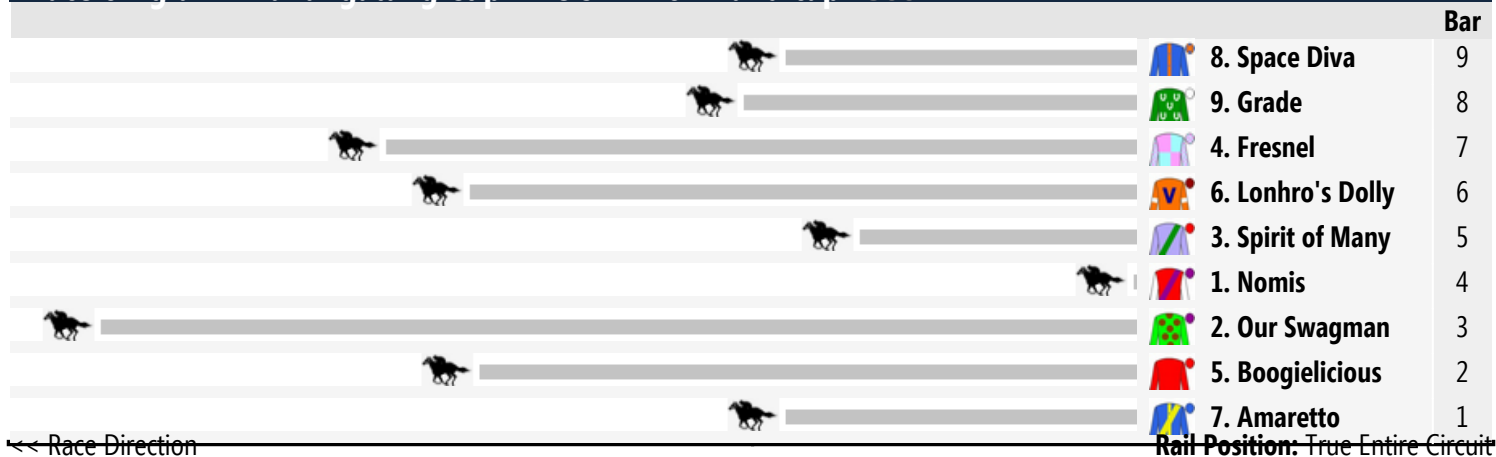

Swan Hill Speedmaps

Tuesday 2nd September 2014

Race 1 Murray Downs Maiden Plate: Sorry, not enough data to create a speedmap.

Race 2 Betfair Power to the Punter Maiden Plate 1300m

Race 3 North West Ag Quamby Cup 21 SEP BM70 Handicap 1600m

Race 4 Swan Hill Bus Lines 0 - 58 Handicap 1200m

Race 5 Pooles Accountants BM64 Handicap 1300m

Race 6 Agfarm Manangatang Cup 11 OCT BM64 Handicap 1300m

Race 7 Betfair Power to the Punter 0 - 58 Handicap 1600m