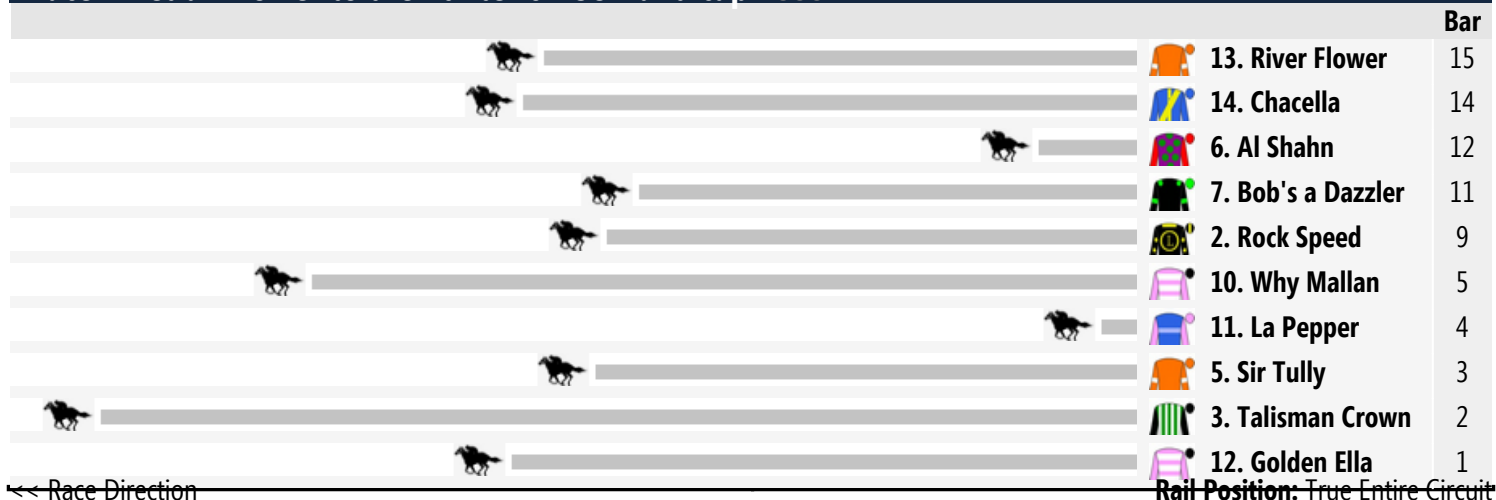

Swan Hill Speedmaps

Tuesday 2nd September 2014

Race 1 Murray Downs Maiden Plate: Sorry, not enough data to create a speedmap.

Race 2 Betfair Power to the Punter Maiden Plate 1300m

Race 3 North West Ag Quamby Cup 21 SEP BM70 Handicap 1600m

Race 4 Swan Hill Bus Lines 0 - 58 Handicap 1200m

Race 5 Pooles Accountants BM64 Handicap 1300m

Race 6 Agfarm Manangatang Cup 11 OCT BM64 Handicap 1300m

Race 7 Betfair Power to the Punter 0 - 58 Handicap 1600m