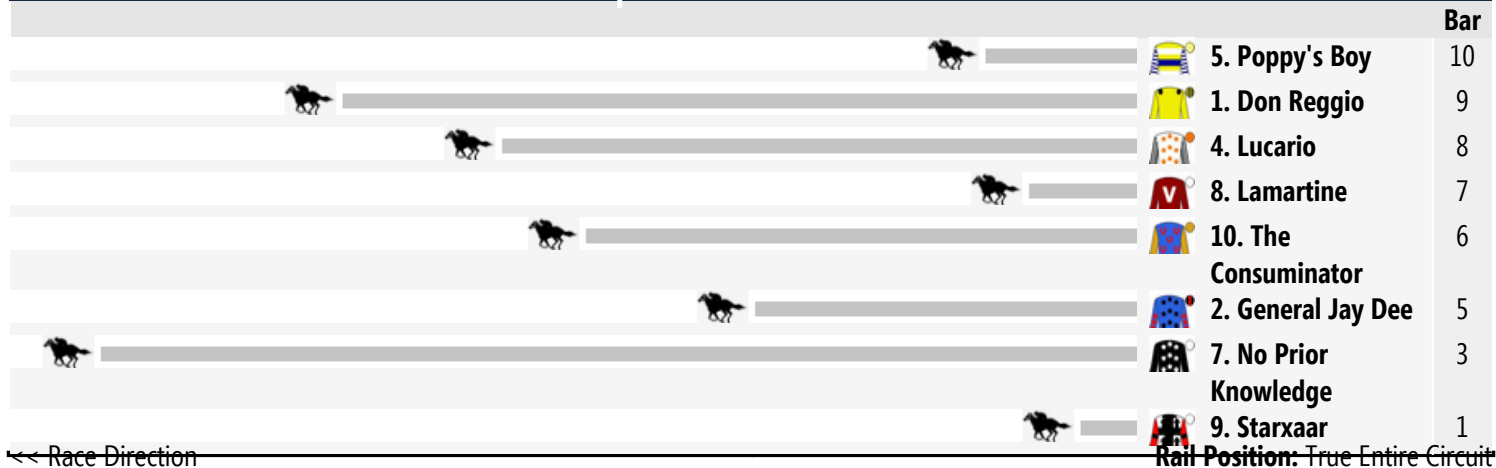

Swan Hill Speedmaps

Tuesday 2nd September 2014

Race 1 Murray Downs Maiden Plate: Sorry, not enough data to create a speedmap.

Race 2 Betfair Power to the Punter Maiden Plate 1300m

Race 3 North West Ag Quamby Cup 21 SEP BM70 Handicap 1600m

Race 4 Swan Hill Bus Lines 0 - 58 Handicap 1200m

Race 5 Pooles Accountants BM64 Handicap 1300m

Race 6 Agfarm Manangatang Cup 11 OCT BM64 Handicap 1300m

Race 7 Betfair Power to the Punter 0 - 58 Handicap 1600m