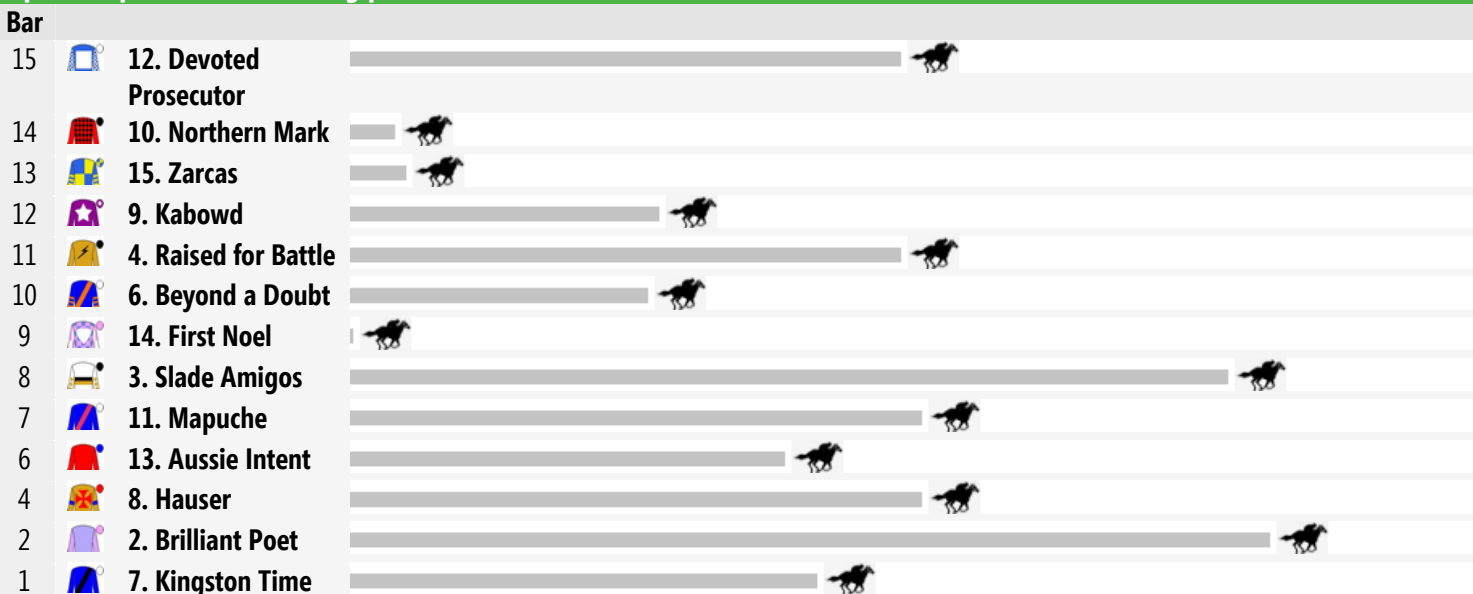

For: No age restriction. Rating Based. Class 3. No sex restriction. Handicap.

Horse	Jockey	Trainer	Last 10	Career	Prize	W%	P%	Bar	Wgt
1. Double Power	Melinda Graham (a4)	Jenny Graham	5222245s64	30:2-13-4	$65,930	7%	63%	SCRATCHED	
2. Brilliant Poet	Priscilla Schmidt	Leon Davies	1250s6x42s	11:2-2-0	$22,250	18%	36%	2	57
3. Slade Amigos	Robert Thompson	Todd Howlett	056s431855	14:2-0-2	$26,380	14%	29%	8	57
4. Raised for Battle	Leanne G Henry	Mark Milton	2334310s01	13:2-2-4	$29,125	15%	62%	11	56.5
5. Butterfly Sky		Connie Greig	3144304063	26:3-1-6	$39,650	12%	38%	SCRATCHED	
6. Beyond a Doubt		Greg Middleton	12924424s7	47:3-6-7	$38,630	6%	34%	10	54
7. Kingston Time	Geoffrey Snowden	Paul Grills	39170458s3	53:3-9-8	$54,530	6%	38%	1	54
8. Hauser	Matthew Powell (a2)	Ruth Cooper	6978275s51	28:2-2-4	$26,050	7%	29%	4	54
9. Kabowd	Daniel Northey	Adam Vine	080s78670s	21:2-2-2	$28,675	10%	29%	12	54
10. Northern Mark	Darren Jones	Mark Hatch	88s6810320	54:3-8-11	$52,900	6%	41%	14	54
11. Mapuche	Andrew Gibbons	Paul Grills	26s5881426	48:3-7-4	$38,095	6%	29%	7	54
12. Devoted Prosecutor	Peter Graham	George Woodward	5858960s87	22:1-3-2	$22,650	5%	27%	15	54
13. Aussie Intent	Jasen Watkins	Scott Thompson	7080715557	27:2-2-1	$22,375	7%	19%	6	54
14. First Noel	Chelsea Ings (a4)	Garry Hartley	668690s8	7:0-0-0	$450	0%	0%	9	54
15. Zarcas		Mark Hatch	94908s0980	19:0-0-0	$3,100	0%	0%	13	54

Speedmap: Predicted settling positions after start

Rail Position: True

Race Direction >>