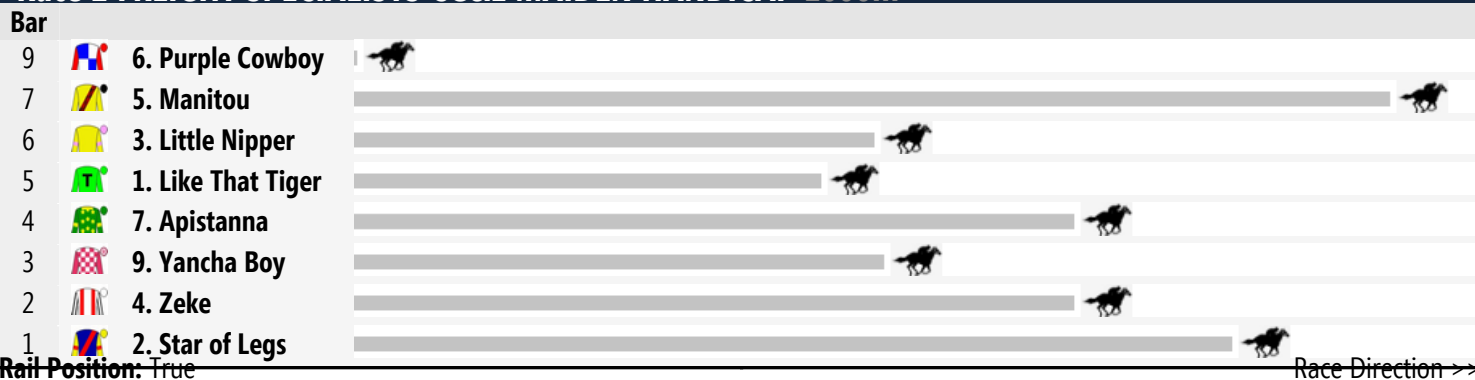

Tamworth Speedmaps

Tuesday 2nd September 2014

Race 1 FOLLOW US ON FACEBOOK 3YO COUNTRY PLATE 1200m

Race 2 FREIGHT SPECIALISTS CG&E MAIDEN HANDICAP 1000m

Race 3 YELLOWGLEN F&M MAIDEN HANDICAP: Sorry, not enough data to create a speedmap.

Race 4 TAMWORTH JOCKEY CLUB BENCHMARK 55 HANDICAP 1200m

Race 5 SEAN HOFMAN ELECTRICAL BENCHMARK 55 HANDICAP 1200m

Race 6 CARLTON MID BENCHMARK 60 HANDICAP 1400m

Race 7 TAMWORTH CITY TOYOTA CLASS 3 HANDICAP (SCALED - 0.5KG) 1600m