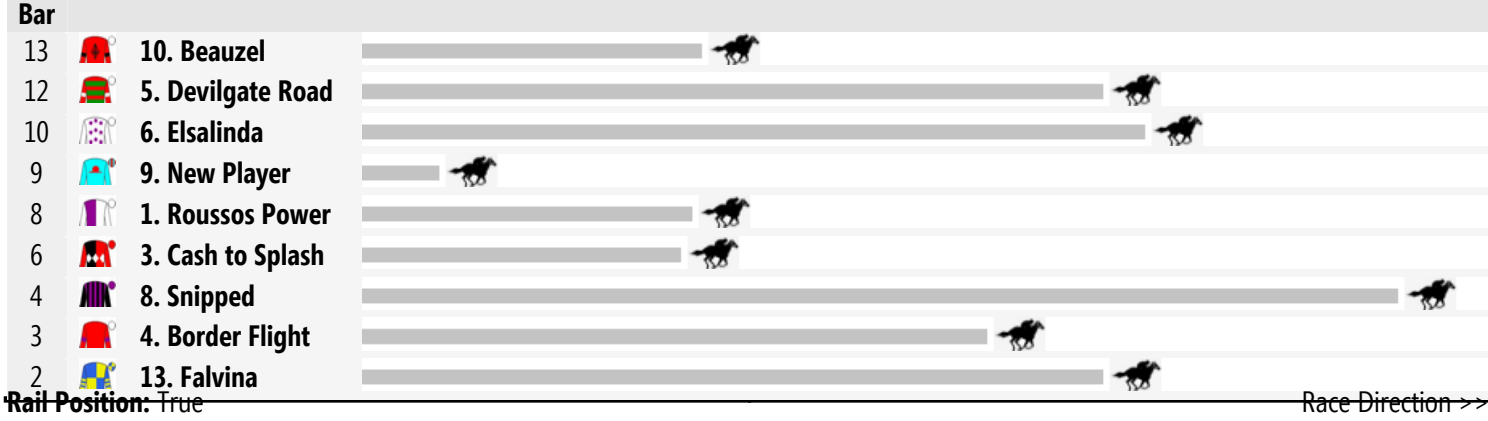

Race 6 CARLTON MID BENCHMARK 60 HANDICAP 1400m