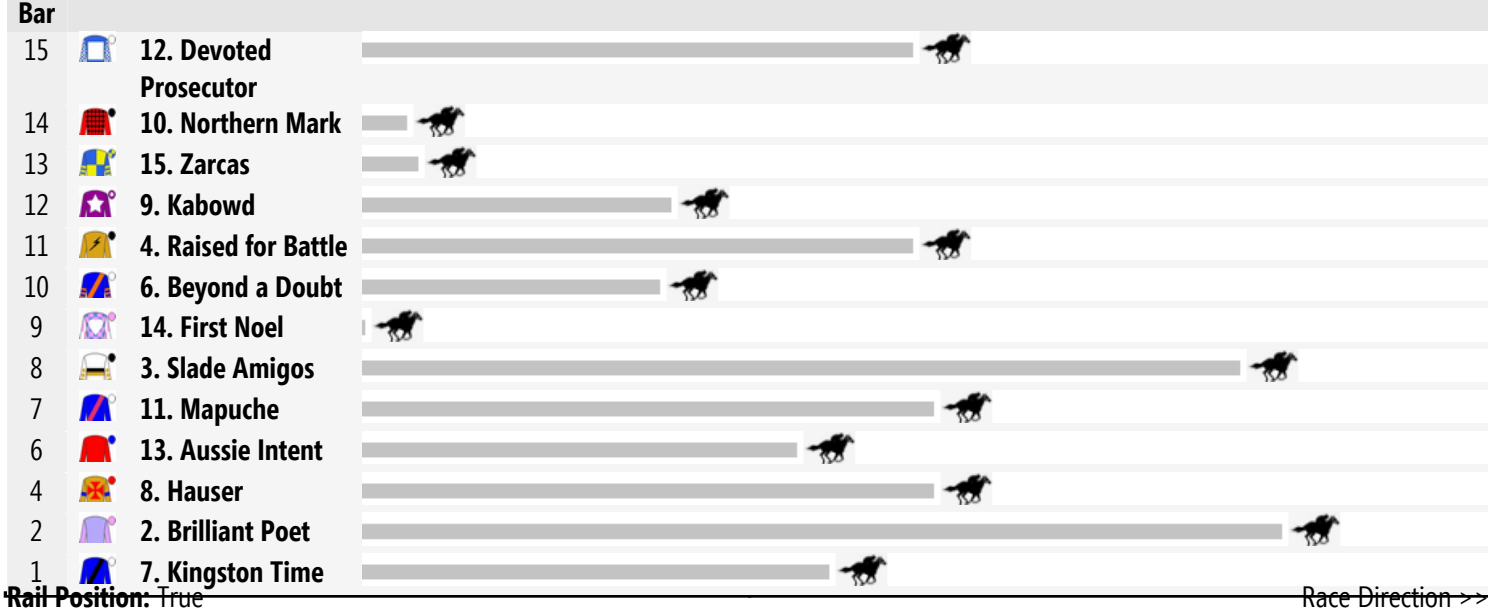

Race 4 TAMWORTH JOCKEY CLUB BENCHMARK 55 HANDICAP 1200m

Race 5 SEAN HOFMAN ELECTRICAL BENCHMARK 55 HANDICAP 1200m

Race 6 CARLTON MID BENCHMARK 60 HANDICAP 1400m

Race 7 TAMWORTH CITY TOYOTA CLASS 3 HANDICAP (SCALED - 0.5KG) 1600m