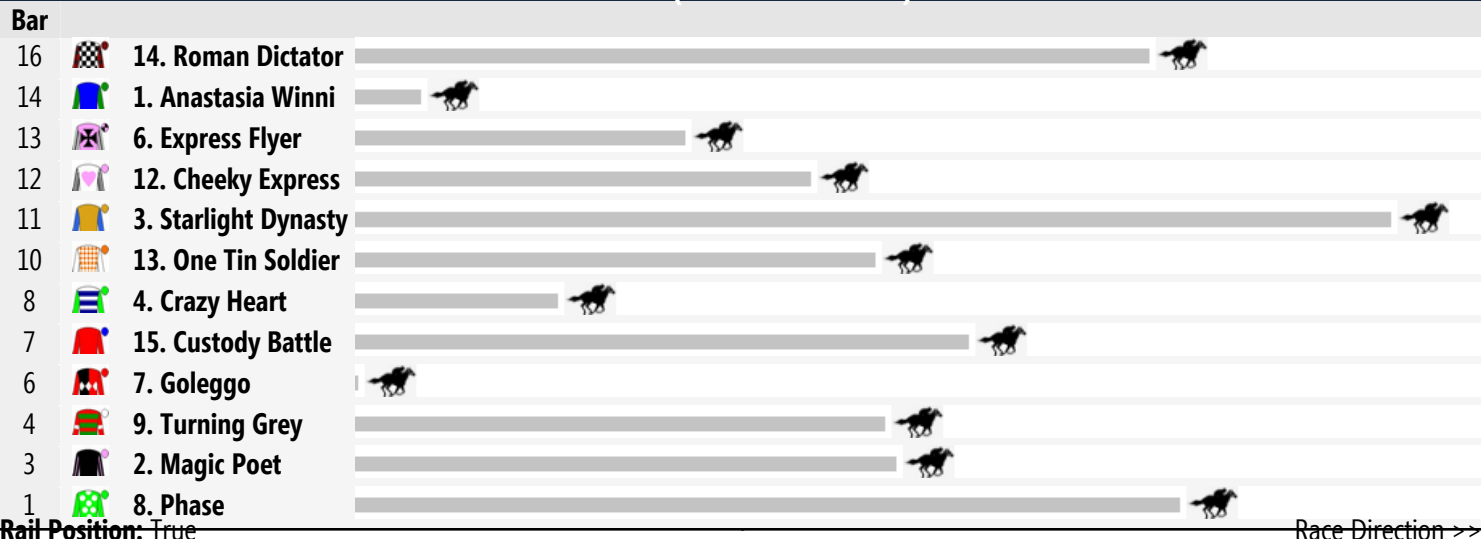

Race 8 TD'S PAINT RIGHT CLASS 2 HANDICAP (SCALED +0.5KG) 1000m

Produced by Punters.com.au

Punters.com.au is your ultimate racing website. Social networking, free form guides, odds comparison, betting deals, the latest news, photos and a revolutionary tipping system allowing punters to buy and sell their horse racing tips. Visit www.punters.com.au for more information.

Love it, hate it, can't live without it? We'd love to hear from you: support@punters.com.au

© 2014 Punters Paradise Pty Ltd. If you're reading this copywrite notice you're probably thinking of printing lots of copies. Go for it. You can even sell them at the gates if you want. Altering, changing or reproducing parts of this form guide is however strictly prohibited. While Punters.com.au takes all care in the preparation of information we accept no responsibility nor warrants the accuracy of the information displayed.

© 2014 Racing Information Services Australia Pty Ltd (RISA) (and other parties working with it). Racing materials, including fields, form and results are subject to copyright which is owned by RISA and other parties working with it.

© 2014 Racing NSW (RNSW) (and other parties working with it). NSW racing materials, including fields, form and results are subject to copyright which is owned by RNSW and other parties working with it.