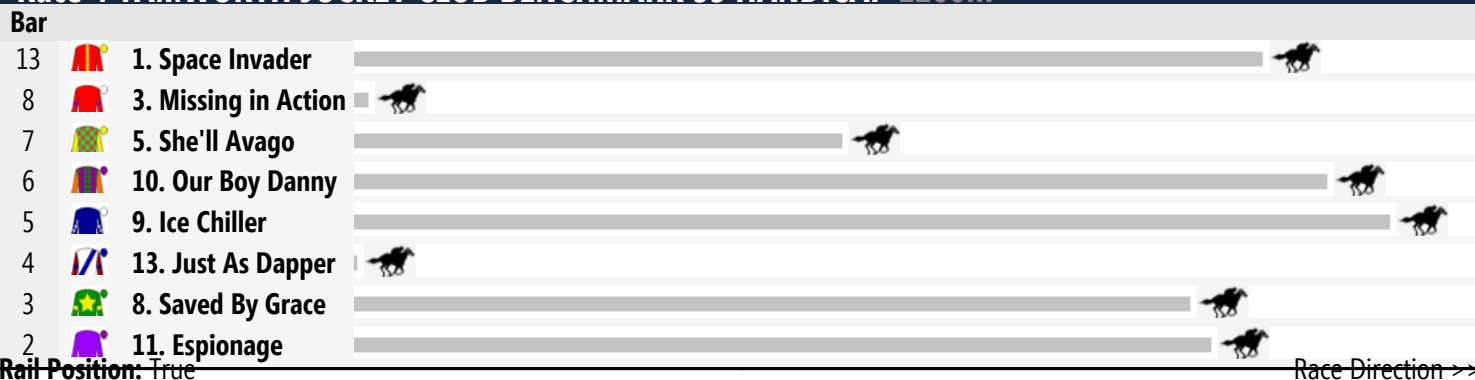

Race 4 TAMWORTH JOCKEY CLUB BENCHMARK 55 HANDICAP 1200m