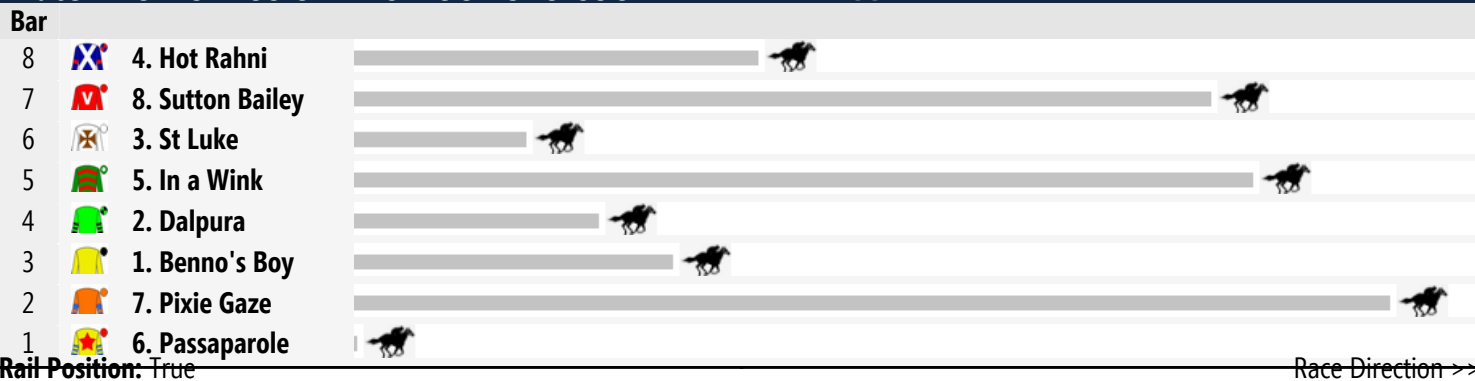

Tamworth Speedmaps

Tuesday 2nd September 2014

Race 1 FOLLOW US ON FACEBOOK 3YO COUNTRY PLATE 1200m

Race 2 FREIGHT SPECIALISTS CG&E MAIDEN HANDICAP 1000m

Race 3 YELLOWGLEN F&M MAIDEN HANDICAP: Sorry, not enough data to create a speedmap.