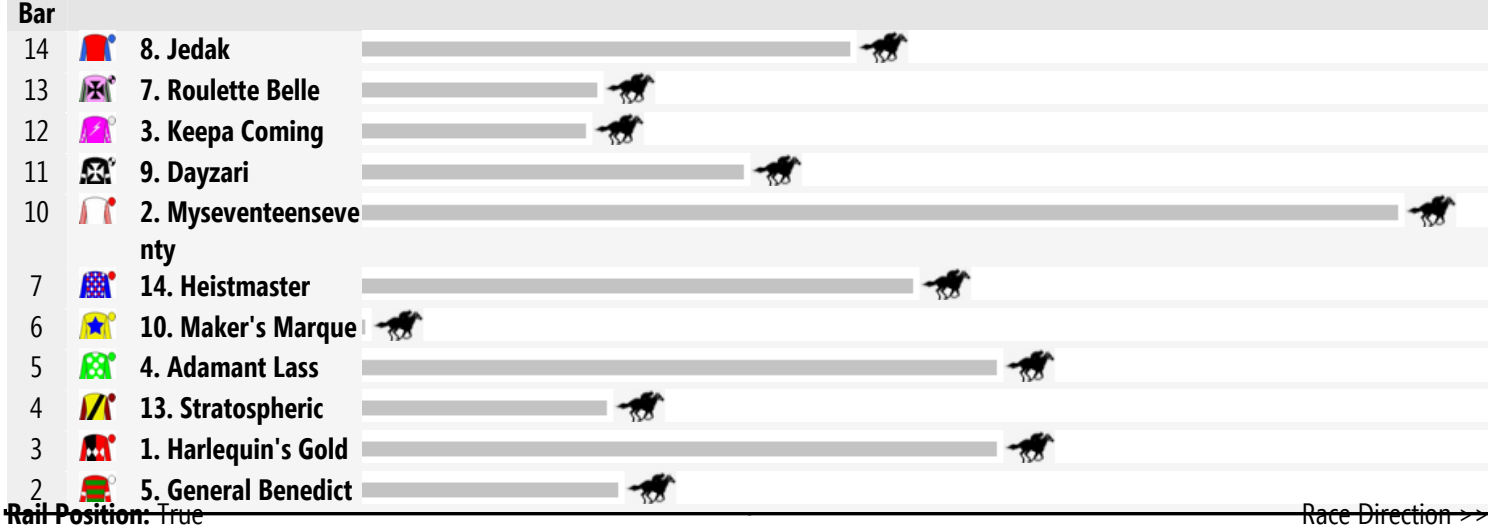

Tamworth Speedmaps

Tuesday 2nd September 2014

Race 1 FOLLOW US ON FACEBOOK 3YO COUNTRY PLATE 1200m

Race 2 FREIGHT SPECIALISTS CG&E MAIDEN HANDICAP 1000m

Race 3 YELLOWGLEN F&M MAIDEN HANDICAP: Sorry, not enough data to create a speedmap.

Race 4 TAMWORTH JOCKEY CLUB BENCHMARK 55 HANDICAP 1200m

Race 5 SEAN HOFMAN ELECTRICAL BENCHMARK 55 HANDICAP 1200m

Race 6 CARLTON MID BENCHMARK 60 HANDICAP 1400m

Race 7 TAMWORTH CITY TOYOTA CLASS 3 HANDICAP (SCALED - 0.5KG) 1600m