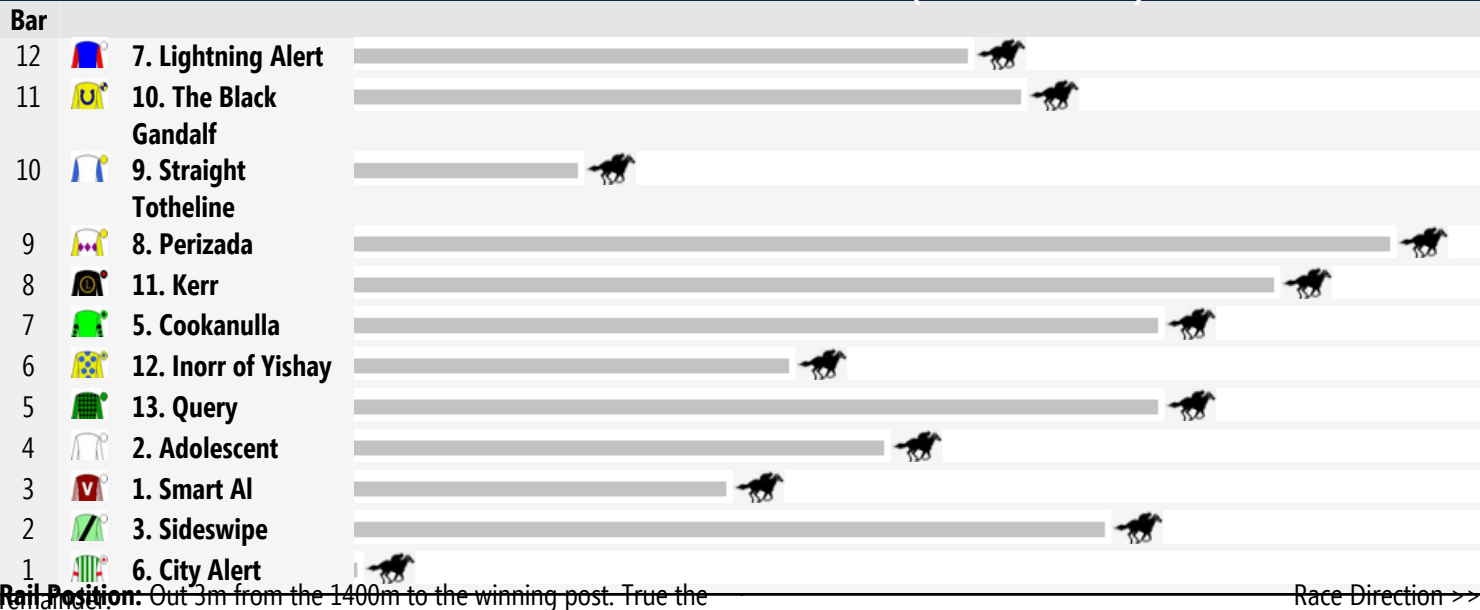

Race 5 BEDROCK LANDSCAPE SUPPLIES BENCHMARK 55 HANDICAP 1600m

Race 6 LION COUNTRY CLASS 1 & MAIDEN PLATE 1600m

Race 7 GUNDILLAWAH PASTORAL CO BENCHMARK 65 HANDICAP 1300m

Race 8 POWERS INSULATION & PLUMBING CLASS 1 HANDICAP (SCALED -0.5KG) 1000m