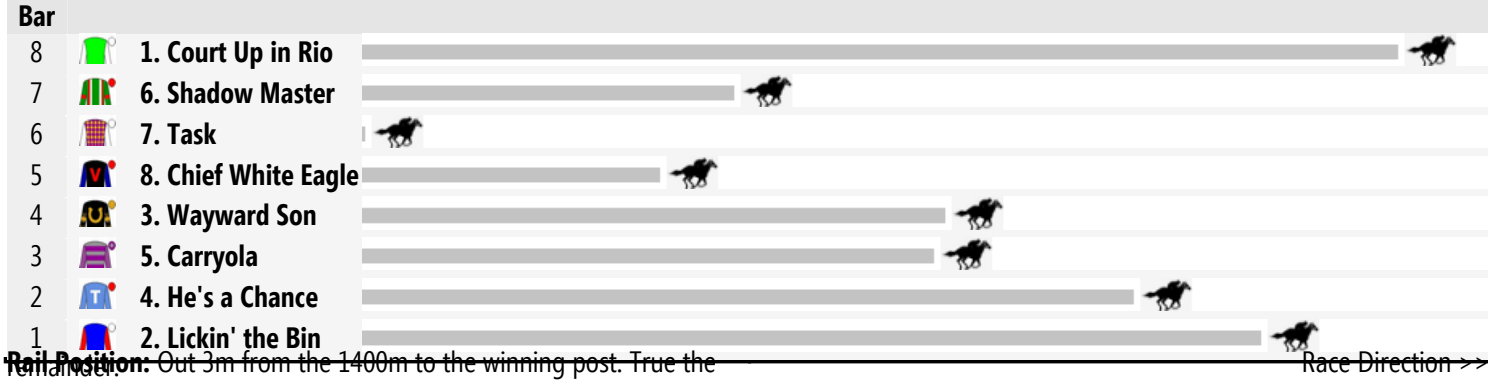

Wagga Speedmaps

Tuesday 2nd September 2014

Race 1 GORDON MCLAURIN CG&E MAIDEN PLATE 1200m

Race 2 JOIN THE MTC'S 100 CLUB F&M MAIDEN PLATE 1200m

Race 3 CHEMWORKS BENCHMARK 56 HANDICAP 2500m

Race 4 THE RULES CLUB CLASS 2 HANDICAP 1200m