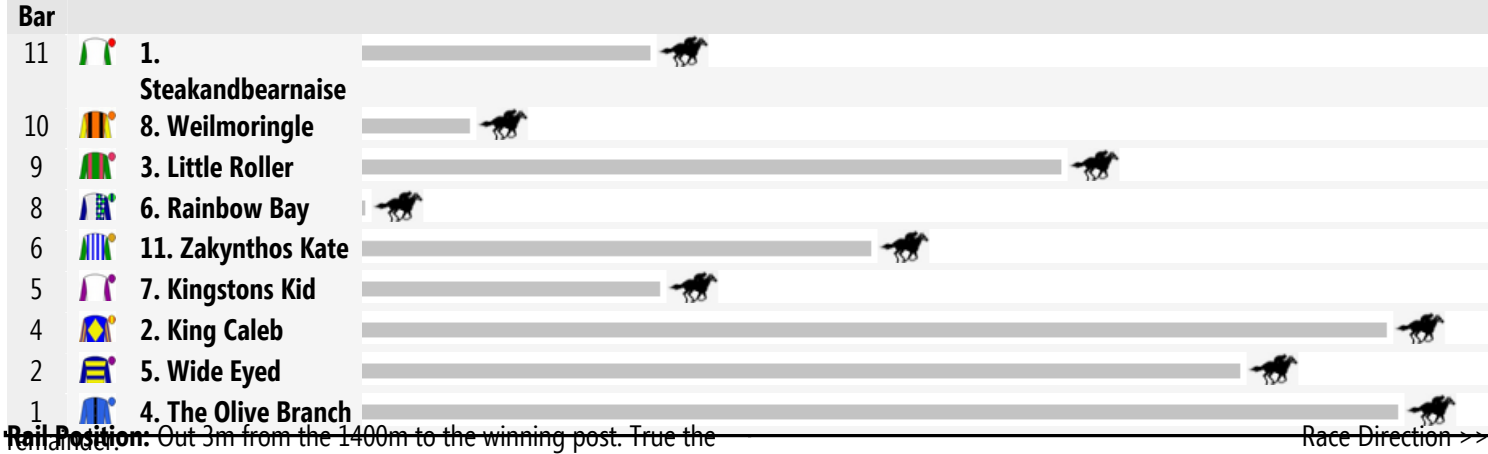

Wagga Speedmaps

Tuesday 2nd September 2014

Race 1 GORDON MCLAURIN CG&E MAIDEN PLATE 1200m

Race 2 JOIN THE MTC'S 100 CLUB F&M MAIDEN PLATE 1200m

Race 3 CHEMWORKS BENCHMARK 56 HANDICAP 2500m

Race 4 THE RULES CLUB CLASS 2 HANDICAP 1200m