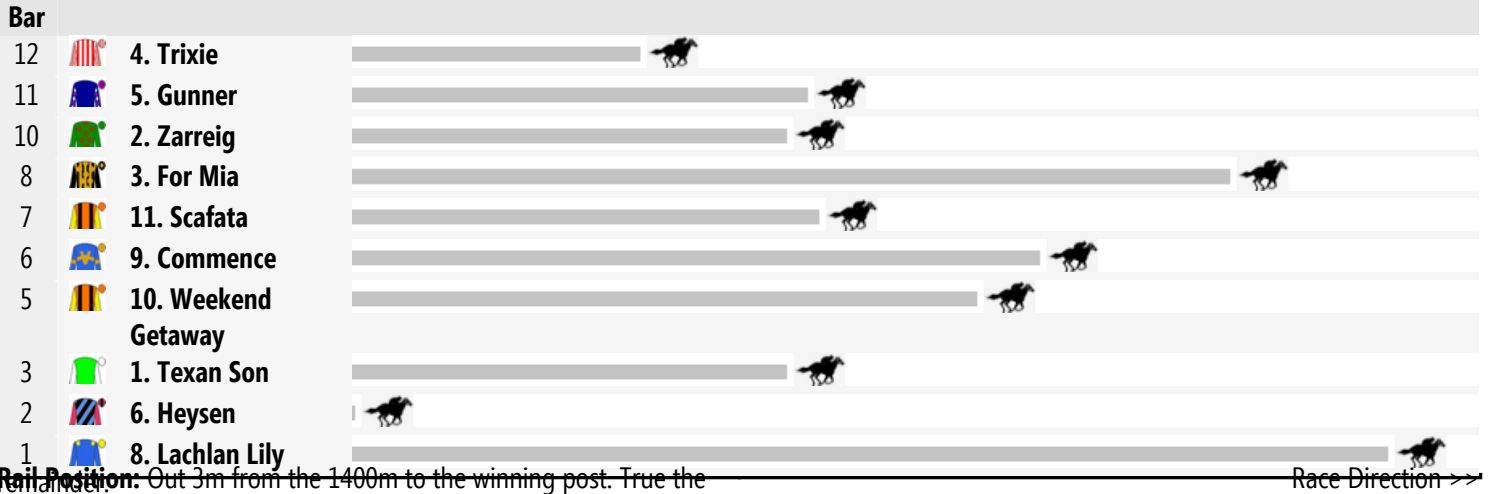

Race 7 GUNDILLAWAH PASTORAL CO BENCHMARK 65 HANDICAP 1300m