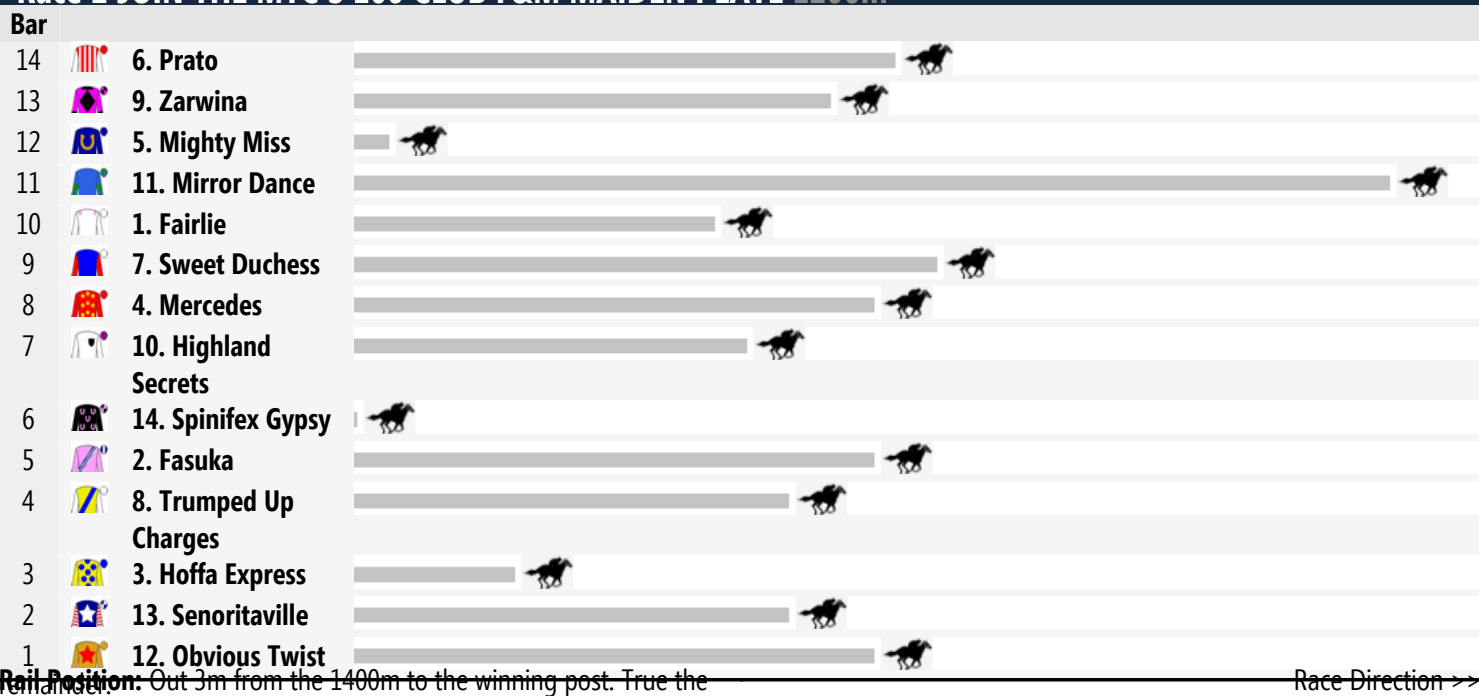

Wagga Speedmaps

Tuesday 2nd September 2014

Race 1 GORDON MCLAURIN CG&E MAIDEN PLATE 1200m

Race 2 JOIN THE MTC'S 100 CLUB F&M MAIDEN PLATE 1200m

Race 3 CHEMWORKS BENCHMARK 56 HANDICAP 2500m

Race 4 THE RULES CLUB CLASS 2 HANDICAP 1200m