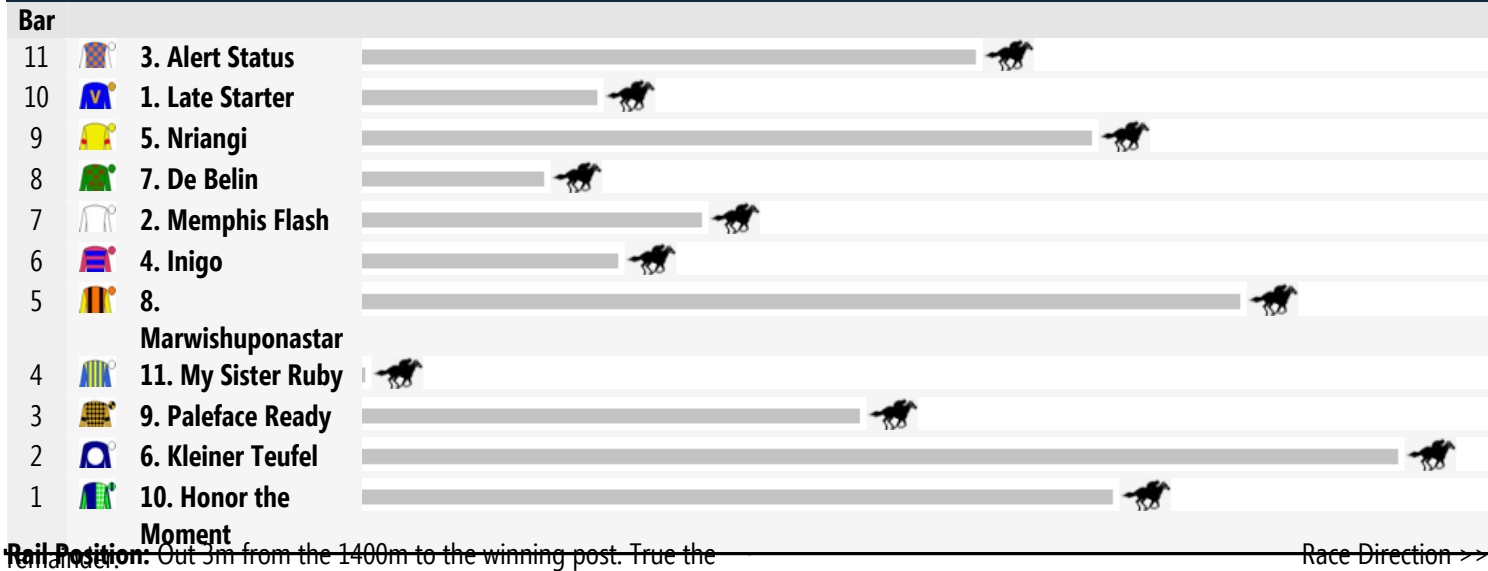

Race 5 BEDROCK LANDSCAPE SUPPLIES BENCHMARK 55 HANDICAP 1600m