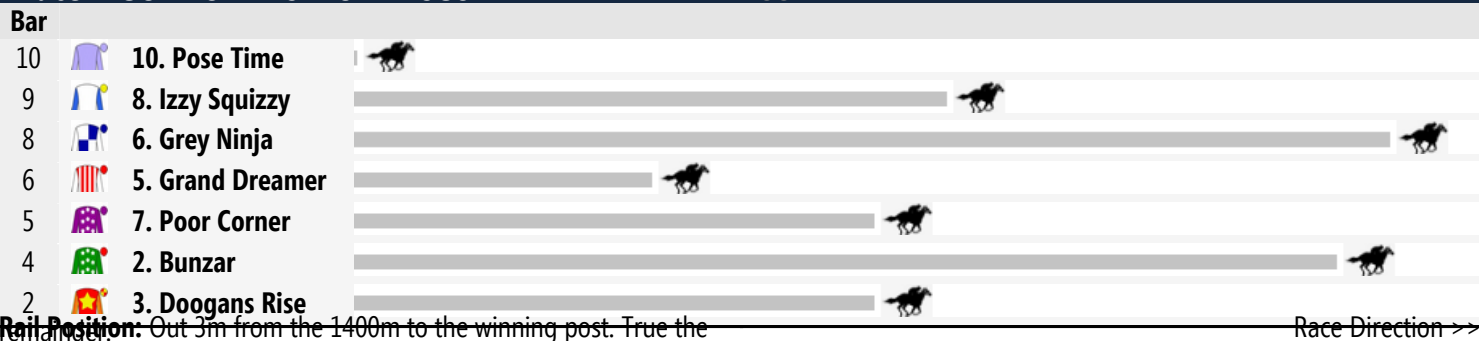

Wagga Speedmaps

Tuesday 2nd September 2014

Race 1 GORDON MCLAURIN CG&E MAIDEN PLATE 1200m

Race 2 JOIN THE MTC'S 100 CLUB F&M MAIDEN PLATE 1200m

Race 3 CHEMWORKS BENCHMARK 56 HANDICAP 2500m

Race 4 THE RULES CLUB CLASS 2 HANDICAP 1200m