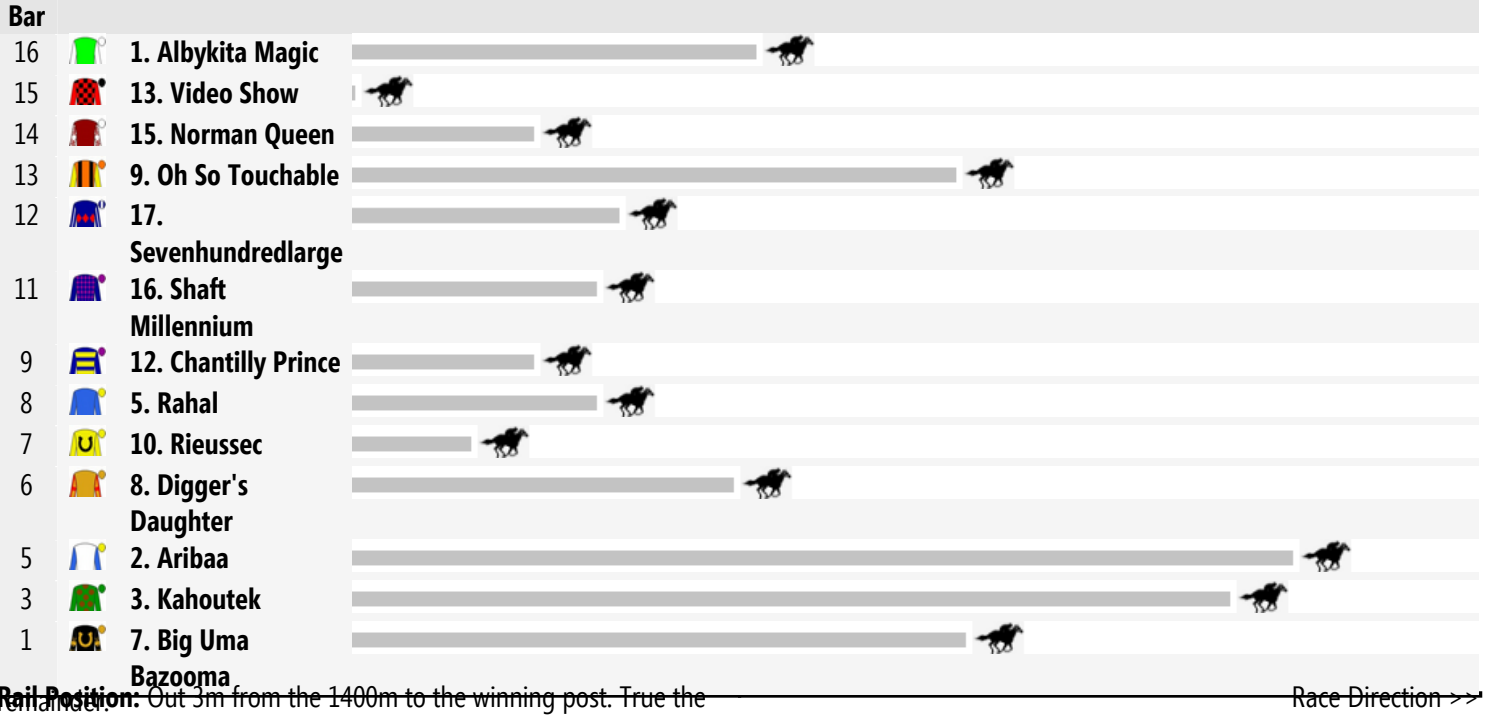

Race 6 LION COUNTRY CLASS 1 & MAIDEN PLATE 1600m