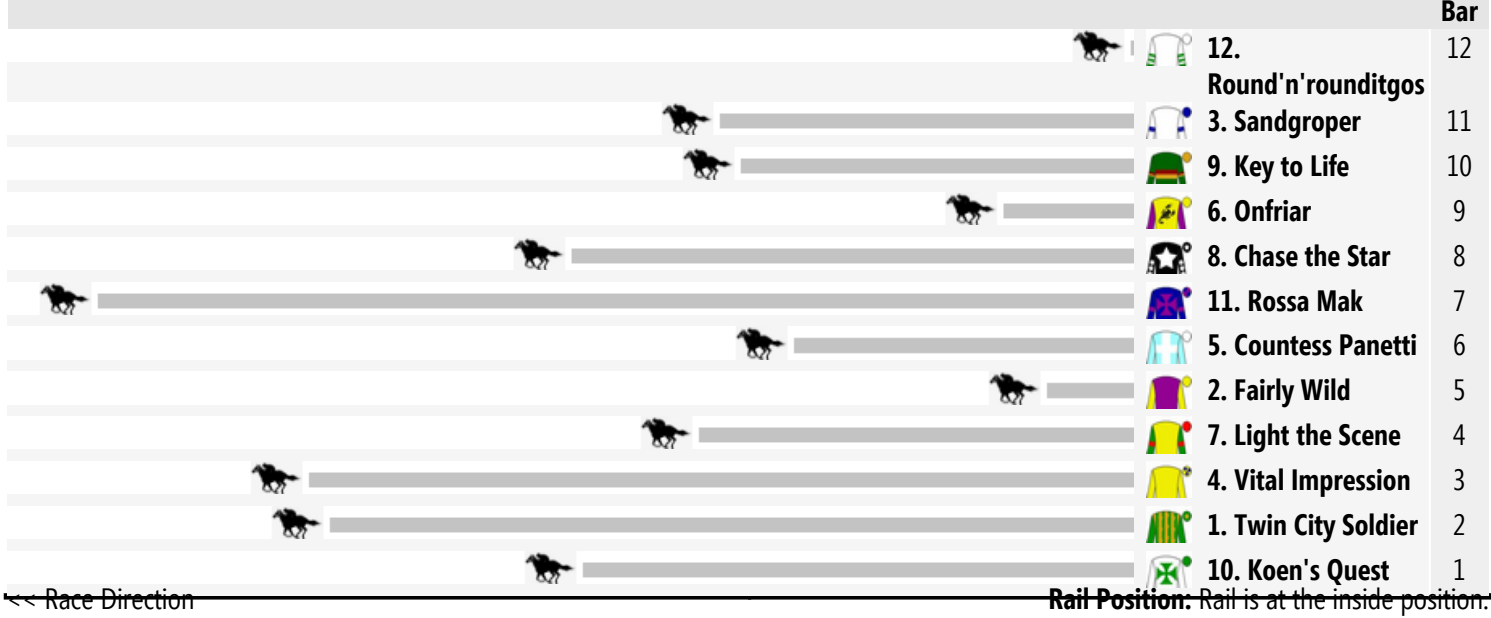

Geraldton Speedmaps

Saturday 15th November 2014

Race 1 VOSS O'MALLEY & GARDINER FAMILIES MAIDEN 1600m

Race 2 GERALD & ANN RYAN & FAMILY MAIDEN: Sorry, not enough data to create a speedmap.

Race 3 ERIC & MARIA MARSDEN & FAMILY HANDICAP 1300m

Race 4 BAMBI CHILD CARE CENTRE HANDICAP 1600m

Race 5 FRIENDS OF SAINT FRANCIS XAVIER CATHEDRAL HCP: Sorry, not enough data to create a speedmap.

Race 6 GERALDTON FRUIT & VEGETABLE SUPPLY HANDICAP 1200m

Race 7 DAVINCIS TILE & FURNITURE GALLERY HANDICAP 1400m