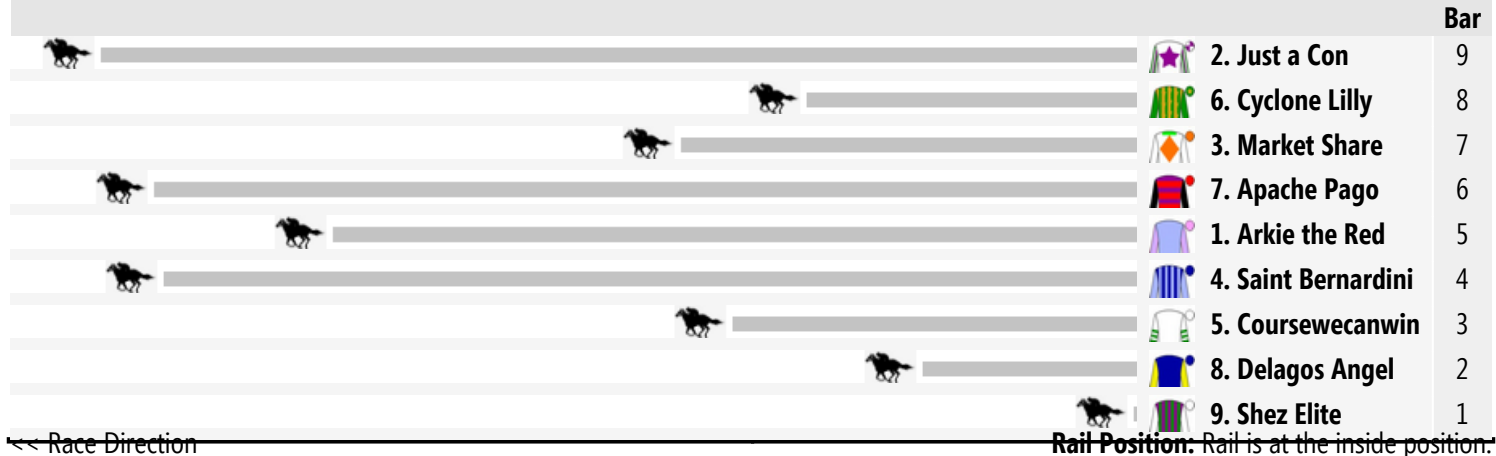

Geraldton Speedmaps

Saturday 15th November 2014

Race 1 VOSS O'MALLEY & GARDINER FAMILIES MAIDEN 1600m

Race 2 GERALD & ANN RYAN & FAMILY MAIDEN: Sorry, not enough data to create a speedmap.

Race 3 ERIC & MARIA MARSDEN & FAMILY HANDICAP 1300m