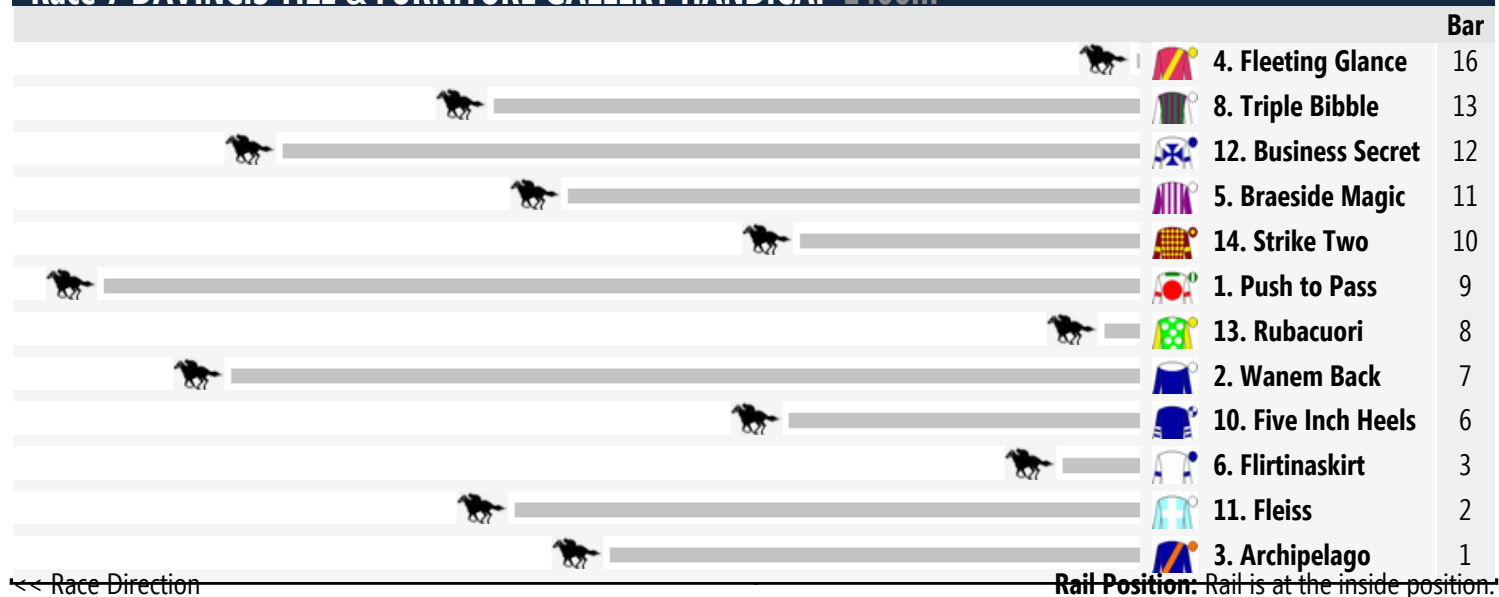

Race 4 BAMBI CHILD CARE CENTRE HANDICAP 1600m

Race 5 FRIENDS OF SAINT FRANCIS XAVIER CATHEDRAL HCP: Sorry, not enough data to create a speedmap.

Race 6 GERALDTON FRUIT & VEGETABLE SUPPLY HANDICAP 1200m

Race 7 DAVINCIS TILE & FURNITURE GALLERY HANDICAP 1400m