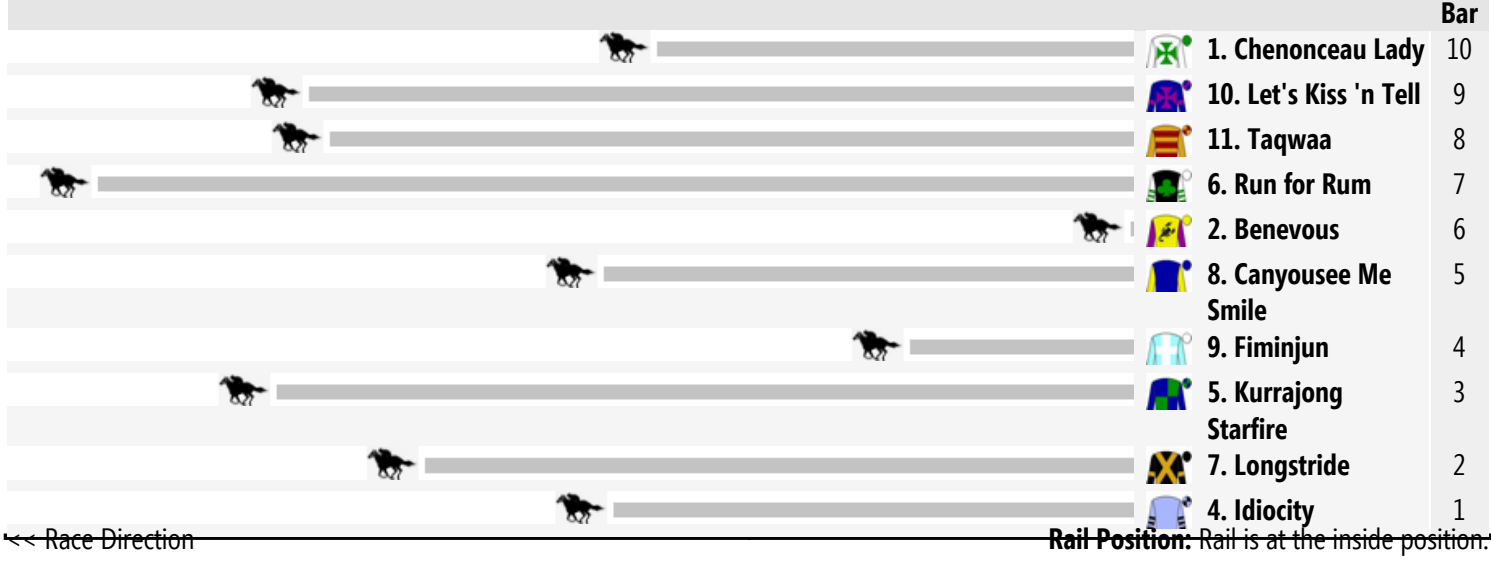

Geraldton Speedmaps

Saturday 15th November 2014

Race 1 VOSS O'MALLEY & GARDINER FAMILIES MAIDEN 1600m

Race 2 GERALD & ANN RYAN & FAMILY MAIDEN: Sorry, not enough data to create a speedmap.

Race 3 ERIC & MARIA MARSDEN & FAMILY HANDICAP 1300m

Race 4 BAMBI CHILD CARE CENTRE HANDICAP 1600m

Race 5 FRIENDS OF SAINT FRANCIS XAVIER CATHEDRAL HCP: Sorry, not enough data to create a speedmap.

Race 6 GERALDTON FRUIT & VEGETABLE SUPPLY HANDICAP 1200m

Race 7 DAVINCIS TILE & FURNITURE GALLERY HANDICAP 1400m