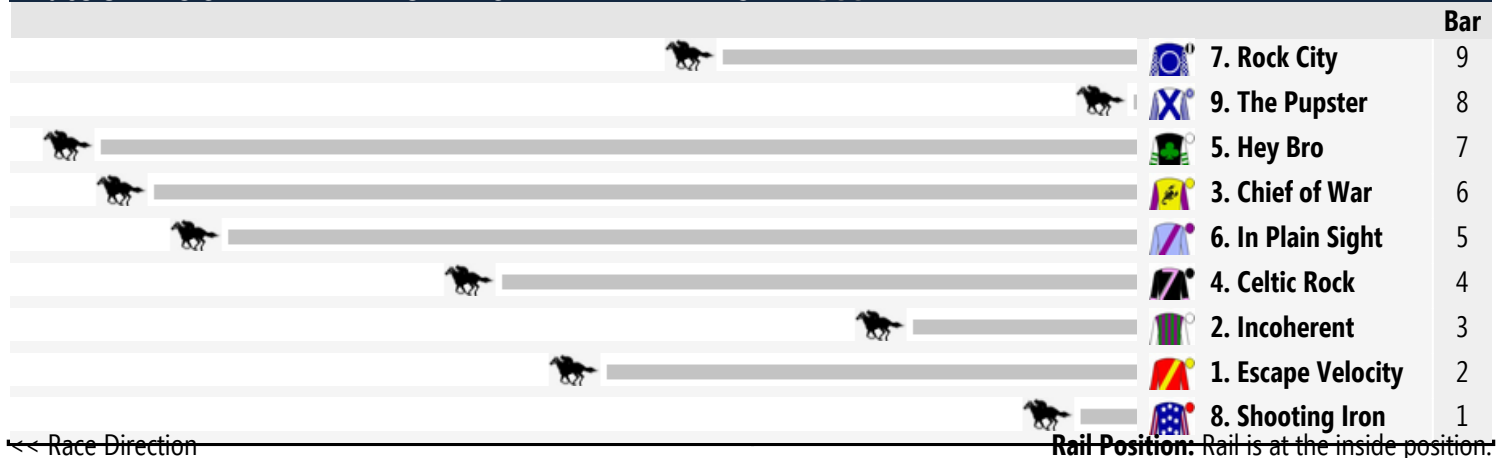

Geraldton Speedmaps

Saturday 15th November 2014

Race 1 VOSS O'MALLEY & GARDINER FAMILIES MAIDEN 1600m

Race 2 GERALD & ANN RYAN & FAMILY MAIDEN: Sorry, not enough data to create a speedmap.

Race 3 ERIC & MARIA MARSDEN & FAMILY HANDICAP 1300m