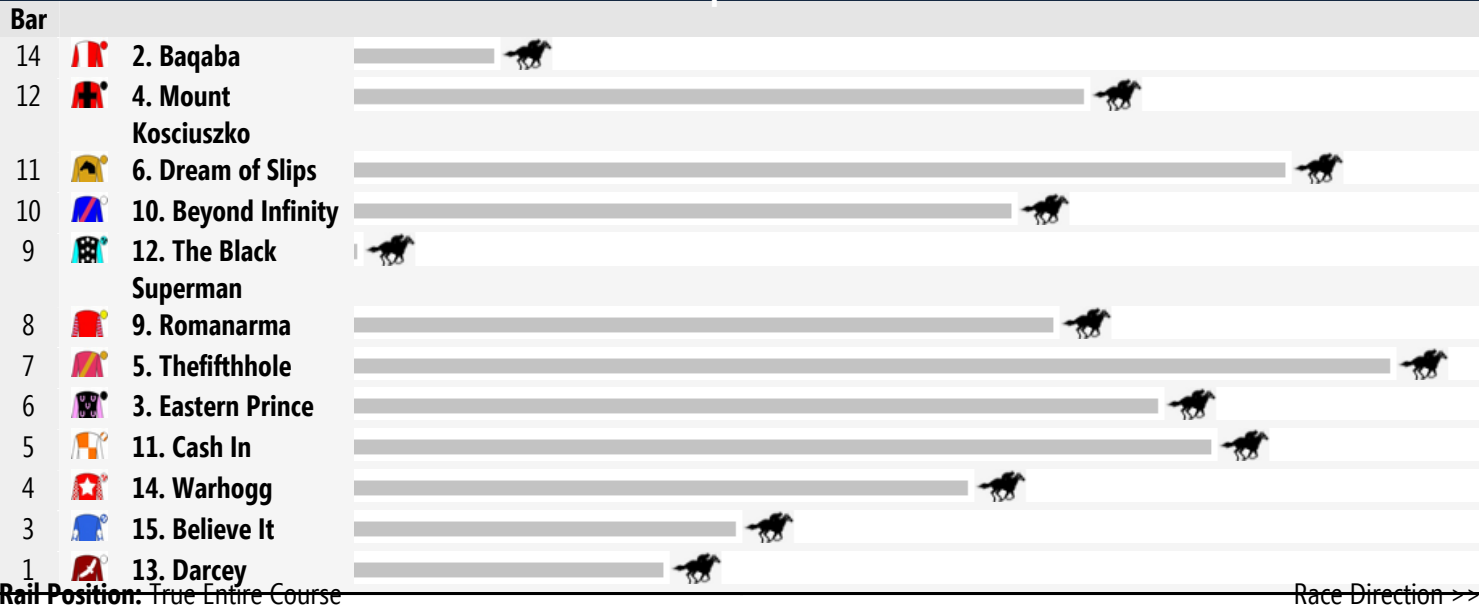

Race 3 KIYOMI AT JUPITERS OPEN Fillies and Mares Handicap 1100m

Race 4 COMMERCIAL KITCHEN CO. QTIS Three-Years-Old Handicap 1400m

Race 5 GARRARDS HORSE & HOUND BenchMark 85 Handicap 1800m

Race 6 CORDNER TAYLOR BenchMark 80 Handicap 1200m

Race 7 SUPER STARFISH OPEN Handicap 1400m

Race 8 TATSBET One Metro Win Handicap 1400m

Produced by Punters.com.au

Punters.com.au is your ultimate racing website. Social networking, free form guides, odds comparison, betting deals, the latest news, photos and a revolutionary tipping system allowing punters to buy and sell their horse racing tips. Visit www.punters.com.au for more information.