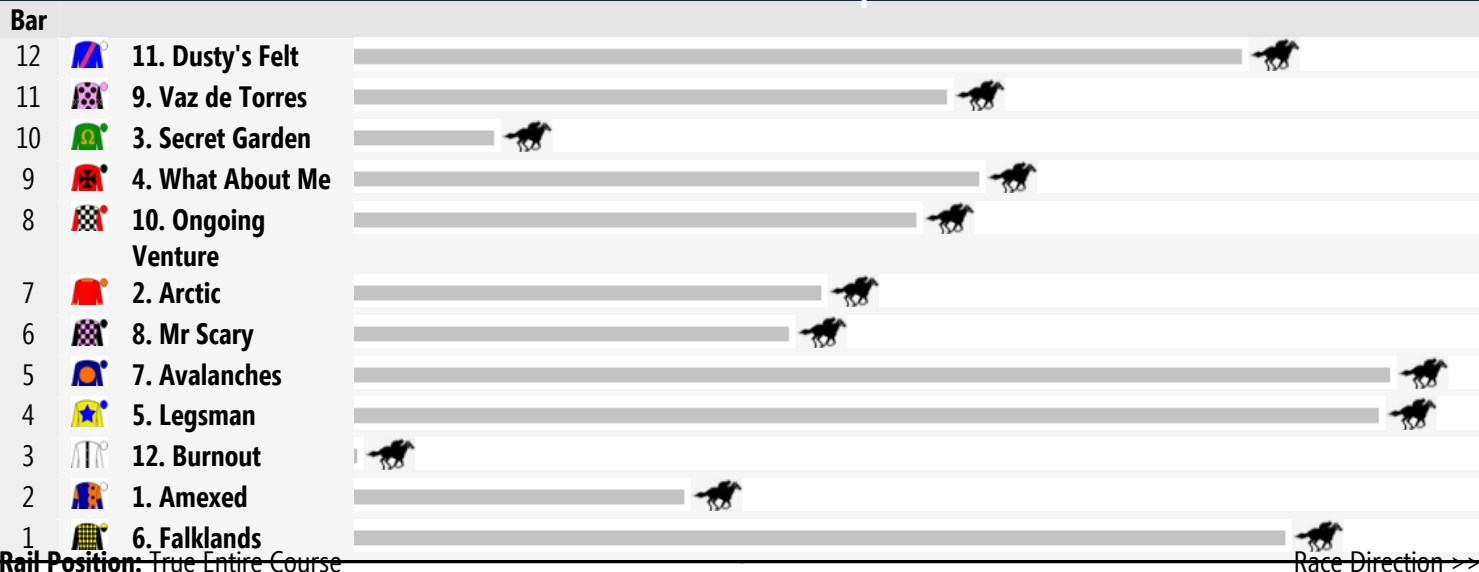

Gold Coast Speedmaps

Saturday 15th November 2014

Race 1 FIRST UP RACING CONNECTIONS QTIS Two-Years-Old Handicap: Sorry, not enough data to create a speedmap.

Race 2 TELSTRA TWEED BenchMark 70 Handicap 1100m

Race 3 KIYOMI AT JUPITERS OPEN Fillies and Mares Handicap 1100m

Race 4 COMMERCIAL KITCHEN CO. QTIS Three-Years-Old Handicap 1400m

Race 5 GARRARDS HORSE & HOUND BenchMark 85 Handicap 1800m

Race 6 CORDNER TAYLOR BenchMark 80 Handicap 1200m