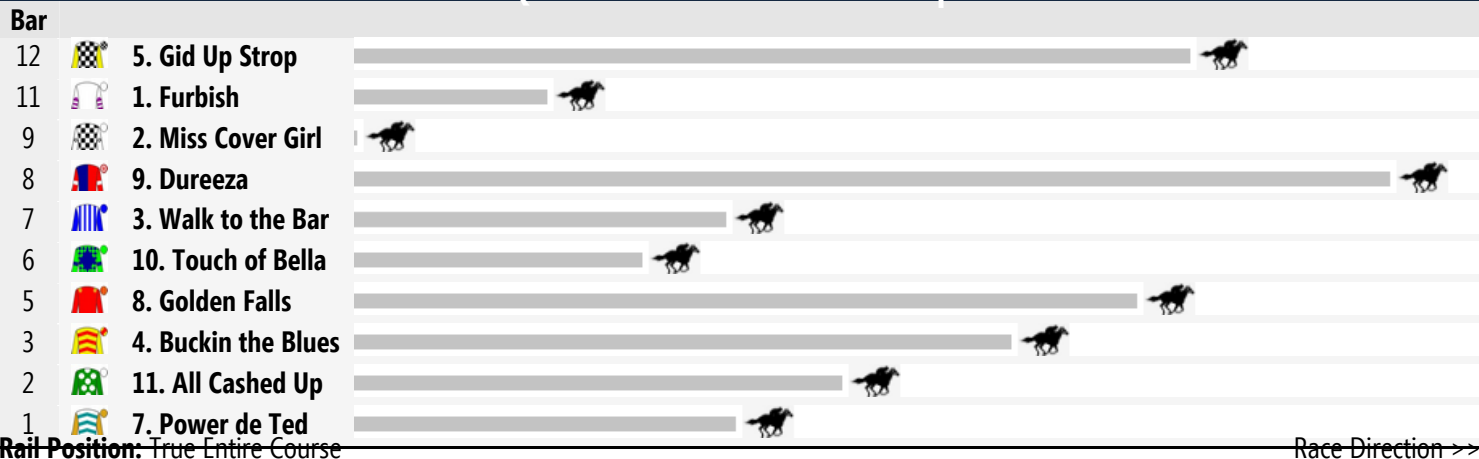

Race 4 COMMERCIAL KITCHEN CO. QTIS Three-Years-Old Handicap 1400m