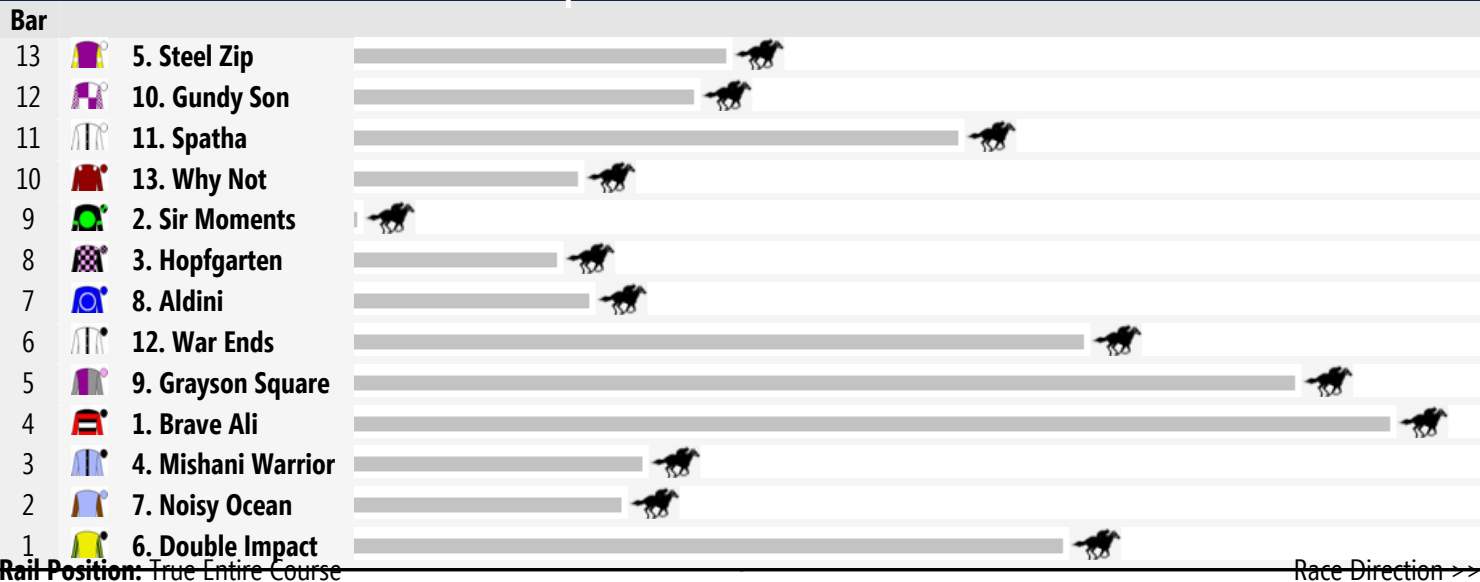

Race 3 KIYOMI AT JUPITERS OPEN Fillies and Mares Handicap 1100m

Race 4 COMMERCIAL KITCHEN CO. QTIS Three-Years-Old Handicap 1400m

Race 5 GARRARDS HORSE & HOUND BenchMark 85 Handicap 1800m

Race 6 CORDNER TAYLOR BenchMark 80 Handicap 1200m

Race 7 SUPER STARFISH OPEN Handicap 1400m

Race 8 TATSBET One Metro Win Handicap 1400m

Produced by Punters.com.au

Punters.com.au is your ultimate racing website. Social networking, free form guides, odds comparison, betting deals, the latest news, photos and a revolutionary tipping system allowing punters to buy and sell their horse racing tips. Visit www.punters.com.au for more information.