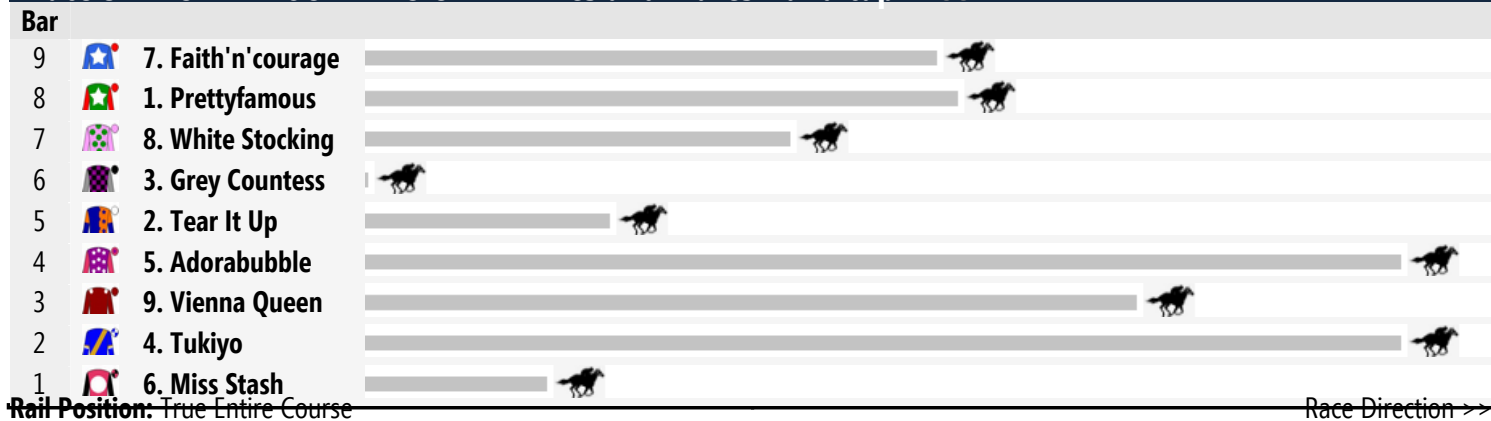

Race 3 KIYOMI AT JUPITERS OPEN Fillies and Mares Handicap 1100m