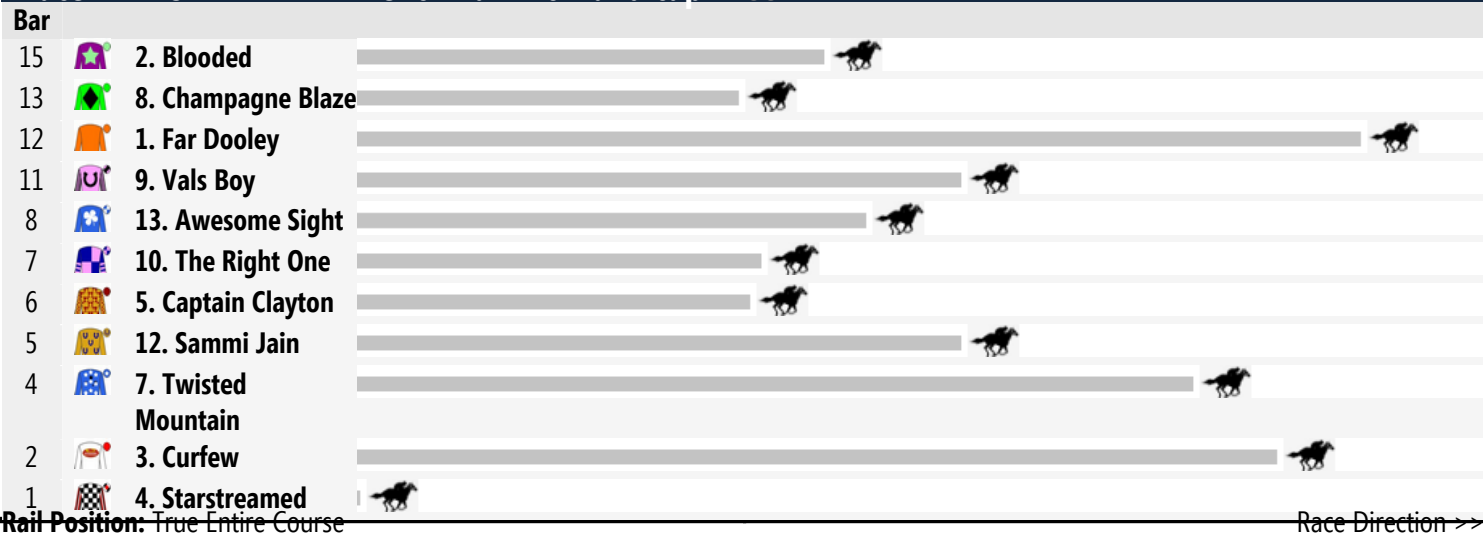

Gold Coast Speedmaps

Saturday 15th November 2014

Race 1 FIRST UP RACING CONNECTIONS QTIS Two-Years-Old Handicap: Sorry, not enough data to create a speedmap.

Race 2 TELSTRA TWEED BenchMark 70 Handicap 1100m

Race 3 KIYOMI AT JUPITERS OPEN Fillies and Mares Handicap 1100m

Race 4 COMMERCIAL KITCHEN CO. QTIS Three-Years-Old Handicap 1400m

Race 5 GARRARDS HORSE & HOUND BenchMark 85 Handicap 1800m

Race 6 CORDNER TAYLOR BenchMark 80 Handicap 1200m