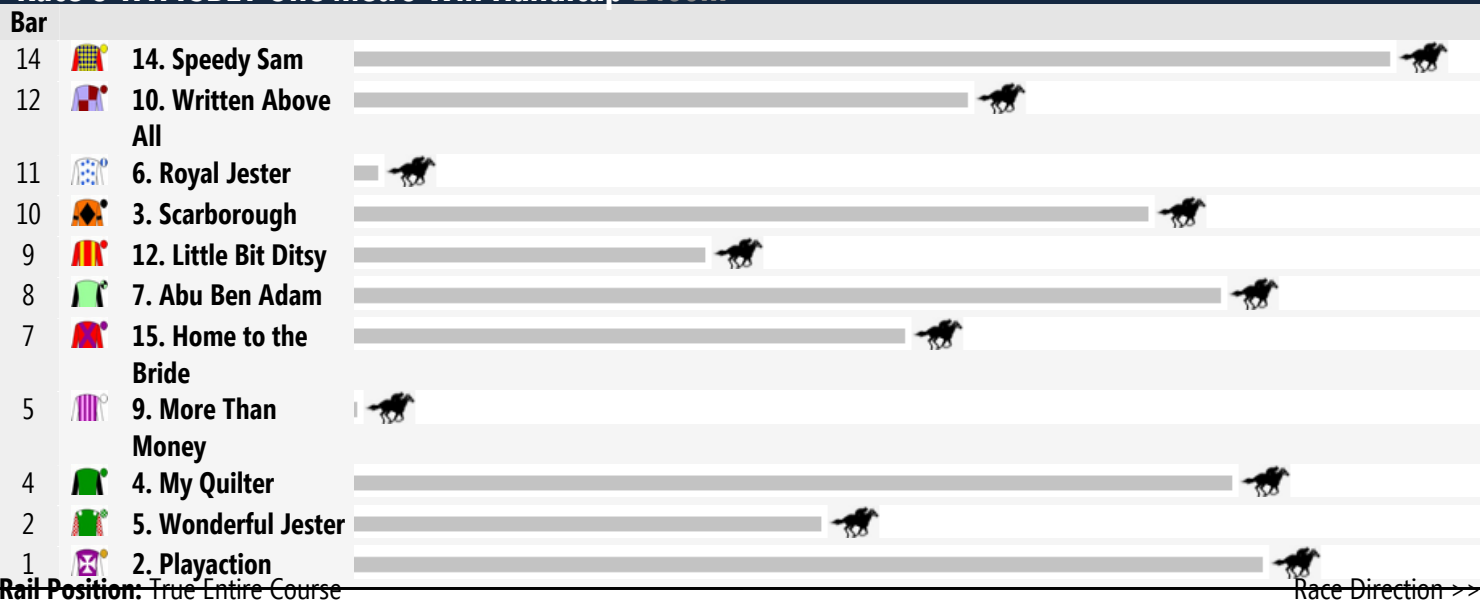

Race 3 KIYOMI AT JUPITERS OPEN Fillies and Mares Handicap 1100m

Race 4 COMMERCIAL KITCHEN CO. QTIS Three-Years-Old Handicap 1400m

Race 5 GARRARDS HORSE & HOUND BenchMark 85 Handicap 1800m

Race 6 CORDNER TAYLOR BenchMark 80 Handicap 1200m

Race 7 SUPER STARFISH OPEN Handicap 1400m

Race 8 TATSBET One Metro Win Handicap 1400m

Produced by Punters.com.au

Punters.com.au is your ultimate racing website. Social networking, free form guides, odds comparison, betting deals, the latest news, photos and a revolutionary tipping system allowing punters to buy and sell their horse racing tips. Visit www.punters.com.au for more information.