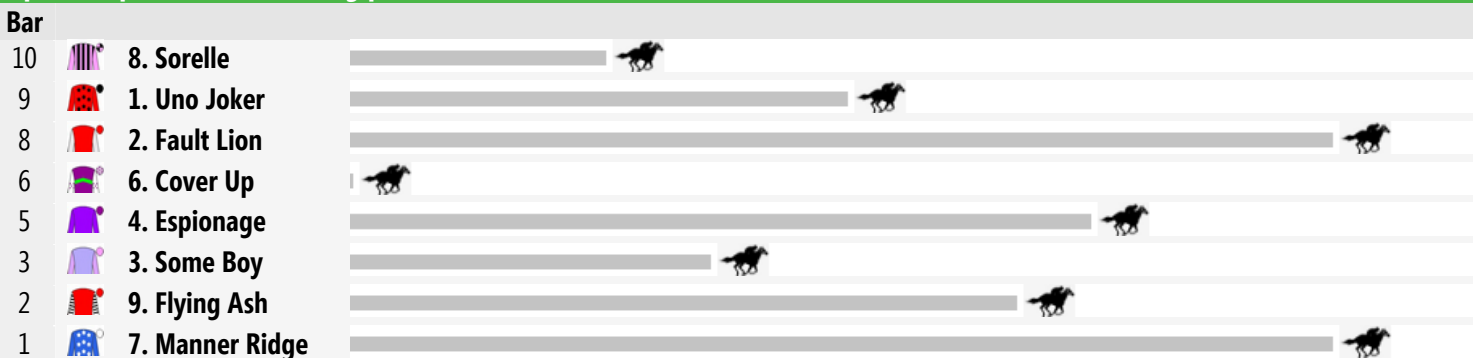

Race 2 McNEIL'S EQUIPMENT HIRE BENCHMARK 50 HANDICAP 1010m

NSW: 02:53 pm

Prize $8,000. 1st $4,400. 2nd $1,325. 3rd $625. 4th $300. 5th $225. 6th $225. 7th $225. 8th $225. 9th $225. 10th $225.

Rail: True

Straight: 395m.

Circumference: 1800m.

For: No age restriction. Rating Based. BenchMark 50. No sex restriction. Handicap.

VIC/TAS: 02:53 pm
QLD: 01:53 pm
NT: 01:23 pm
SA: 02:23 pm
WA: 11:53 am

Horse	Jockey	Trainer	Last 10	Career	Prize	W%	P%	Bar	Wgt
1. Uno Joker	Ben Looker	Todd Payne	4024078s18	35:6-5-3	$57,610	17%	40%	9	59
2. Fault Lion	Darren Jones	Dean S Smith	118s562803	39:4-9-7	$39,855	10%	51%	8	58.5
3. Some Boy	Ms Kassie Furness (a1.5)	Leon Davies	s784s66561	46:3-1-8	$43,450	7%	26%	3	58
4. Espionage	Adam Sewell (a3)	Peter Cleal	8316334560	72:9-8-14	$54,940	13%	43%	5	57
5. Mr Maturity	Ms Jodi Worley (a2)	Greg Kilner	3903766206	55:6-12-4	$69,850	11%	40%	SCRATCHED	
6. Cover Up	Geoffrey Snowden	Gary Thwaite	60675s2142	31:3-4-2	$31,475	10%	29%	6	56
7. Manner Ridge	Jasen Watkins	Wayne Oakenfull	s522263172	22:2-6-4	$18,265	9%	55%	1	55.5
8. Sorelle	Ms Melinda Graham (a3)	Allan Foran	0683s77336	17:1-0-4	$15,400	6%	29%	10	54.5
9. Flying Ash	Ms Melissa Brown	Martin Fernando	00s6699703	37:2-3-4	$35,575	5%	24%	2	54
10. Change of Face	Ms Belinda Hodder	Debbie Wilson	s8s0890s86	27:2-1-2	$17,500	7%	19%	SCRATCHED	

Speedmap: Predicted settling positions after start

Rail Position: True

Race Direction >>