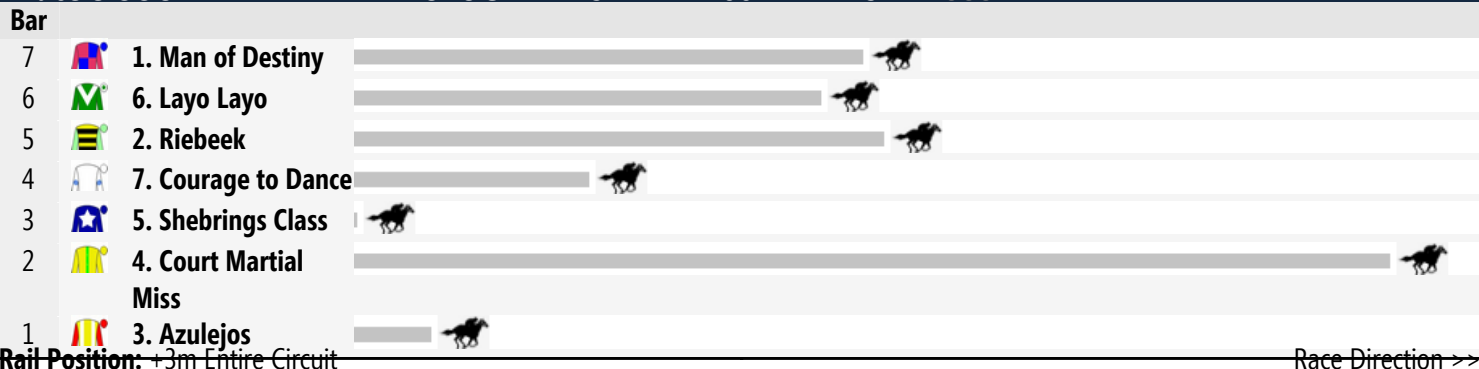

Race 3 SOUTHERN IML PATHOLOGY BENCHMARK 60 HANDICAP 1000m