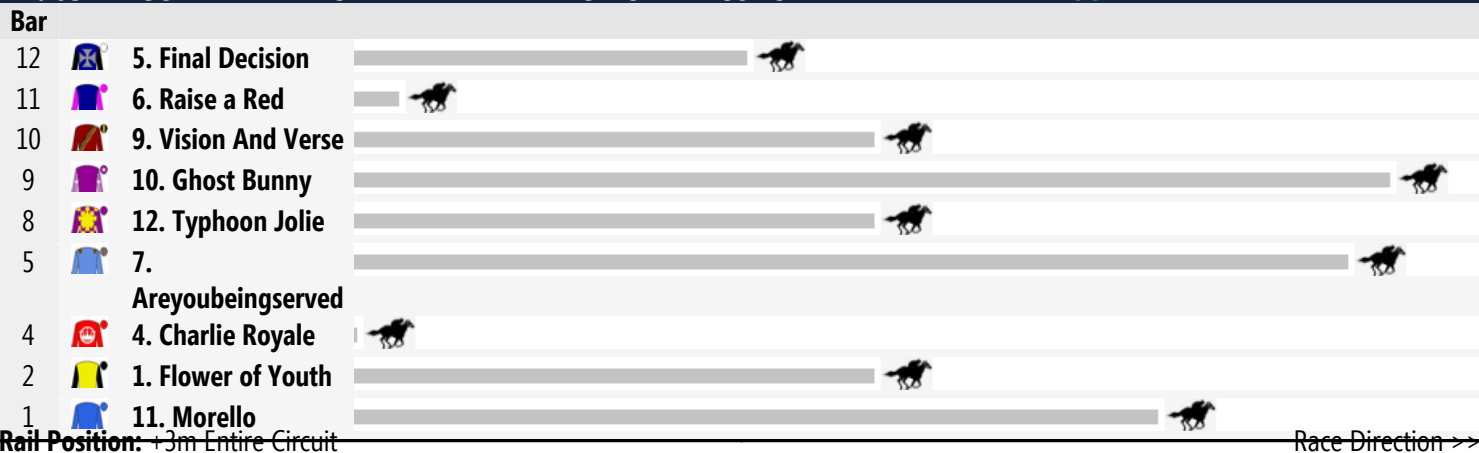

## Race 1 AUSTRALIAN ROTARY HEALTH AUTISM PROJECT MAIDEN PLATE 1200m