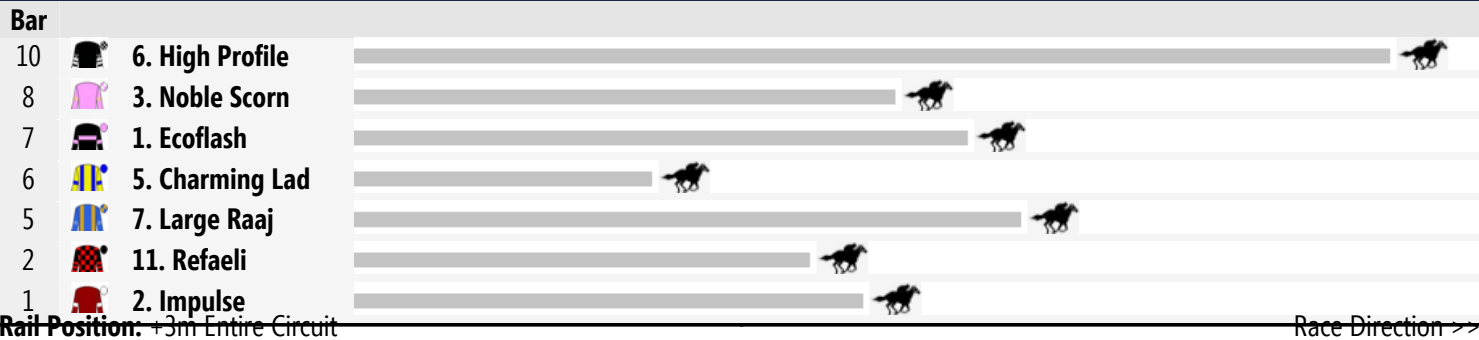

Race 7 THE SOUTH COAST PRIVATE MAIDEN PLATE 1600m