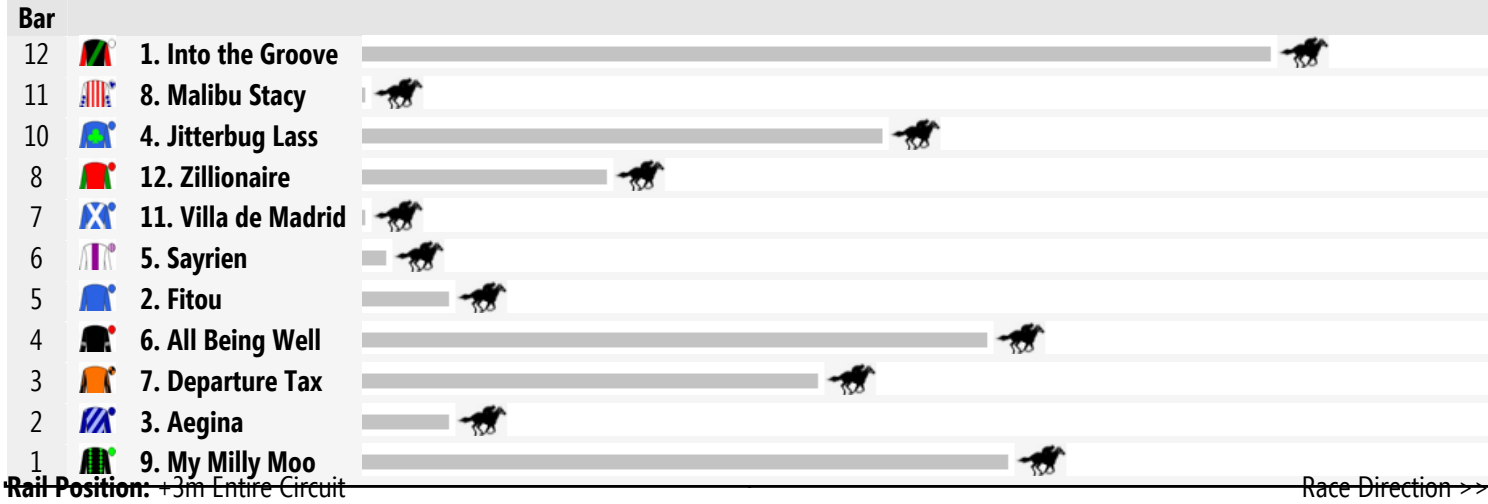

Race 4 THE SHELLHARBOUR PRIVATE F&M MAIDEN HANDICAP 1400m