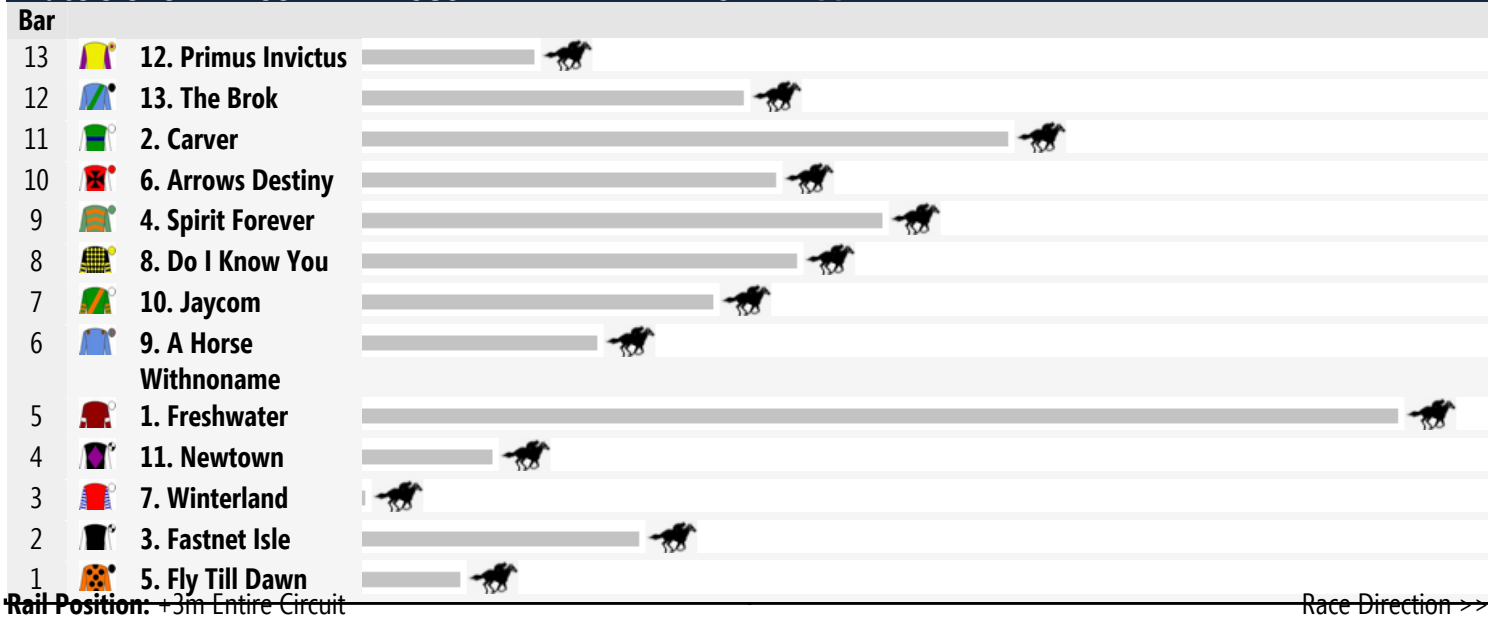

Race 5 STOWE AUSTRALIA CG&E MAIDEN HANDICAP 1400m