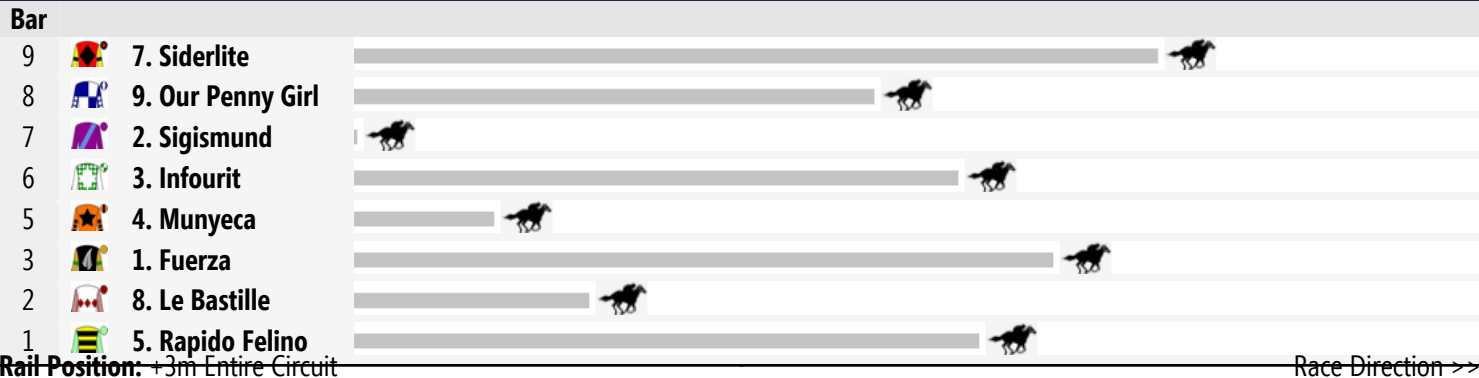

Race 2 ROTARY YOUTH EXCHANGE STUDENT CLASS 1 HANDICAP 1200m