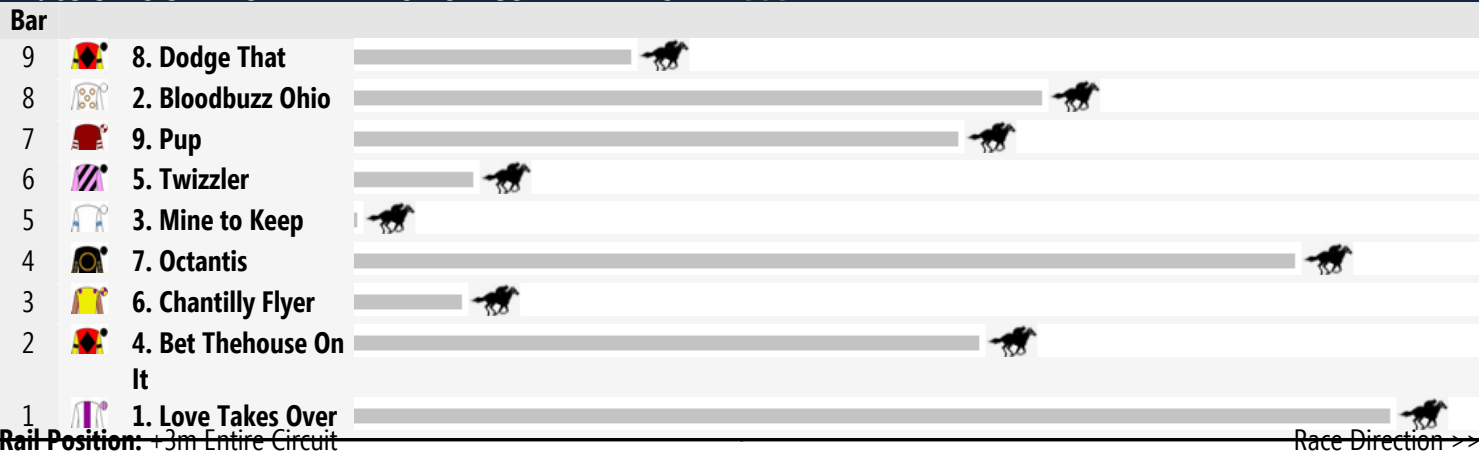

Race 8 RCIS PRESIDENT RACE CLASS 2 HANDICAP 2000m

Produced by Punters.com.au

Punters.com.au is your ultimate racing website. Social networking, free form guides, odds comparison, betting deals, the latest news, photos and a revolutionary tipping system allowing punters to buy and sell their horse racing tips. Visit www.punters.com.au for more information.

Love it, hate it, can't live without it? We'd love to hear from you: support@punters.com.au

© 2014 Punters Paradise Pty Ltd. If you're reading this copywrite notice you're probably thinking of printing lots of copies. Go for it. You can even sell them at the gates if you want. Altering, changing or reproducing parts of this form guide is however strictly prohibited. While Punters.com.au takes all care in the preparation of information we accept no responsibility nor warrants the accuracy of the information displayed.

© 2014 Racing Information Services Australia Pty Ltd (RISA) (and other parties working with it). Racing materials, including fields, form and results are subject to copyright which is owned by RISA and other parties working with it.

© 2014 Racing NSW (RNSW) (and other parties working with it). NSW racing materials, including fields, form and results are subject to copyright which is owned by RNSW and other parties working with it.