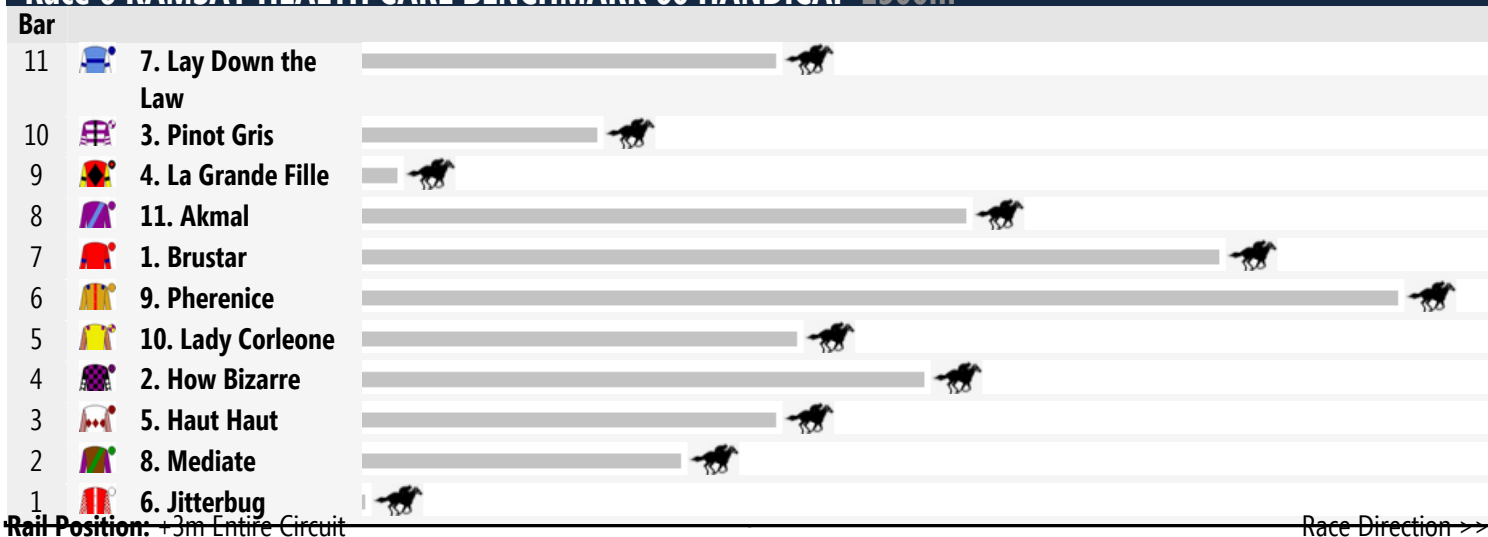

Race 6 RAMSAY HEALTH CARE BENCHMARK 60 HANDICAP 1500m