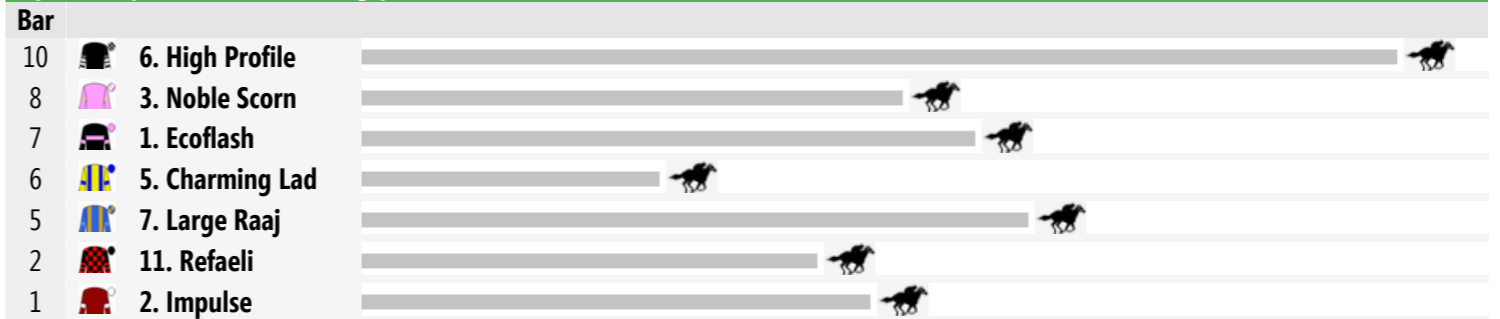

Race 7 THE SOUTH COAST PRIVATE MAIDEN PLATE 1600m

NSW: 05:16 pm

Prize $22,000. 1st $12,250. 2nd $4,250. 3rd $2,100. 4th $1,000. 5th $525. 6th $375. 7th $375. 8th $375. 9th $375. 10th $375.

VIC/TAS: 05:16 pm
QLD: 04:16 pm
NT: 03:46 pm
SA: 04:46 pm
WA: 02:16 pm

Rail: +3m Entire Circuit
Straight: 460m.
Circumference: 2200m.
For: No age restriction. NSW Maiden Set Weights. Maiden. No sex restriction. Set Weights.

Horse	Jockey	Trainer	Last 10	Career	Prize	W%	P%	Bar	Wgt
1. Ecoflash	Blake Spriggs	Michael Tubman	35s7s49443	14:0-0-3	$11,030	0%	21%	7	59
2. Impulse	Mitchell Bell	Kurt Goldman	973s53s8s4	9:0-0-2	$7,325	0%	22%	1	59
3. Noble Scorn	Andrew Gibbons	David Pfeiffer	46s97s7	5:0-0-0	$1,650	0%	0%	8	59
4. Athos		Craig Ritchie	9	1:0-0-0	$0	0%	0%		SCRATCHED
5. Charming Lad	Peter Wells	Jason Coyle	435s394	6:0-0-2	$12,975	0%	33%	6	57.5
6. High Profile (NZ)	Paul King	Gai Waterhouse	3	1:0-0-1	$2,100	0%	100%	10	57.5
7. Large Raaj (NZ)	Ms Samantha Clenton (a3)	Bjorn Baker	57	2:0-0-0	$800	0%	0%	5	57.5
8. Rembrandt	Scott Pollard	Clarry Conners	67264s953	8:0-1-1	$11,675	0%	25%		SCRATCHED
9. Zodiac Blues	Paul Hammersley	Chris Waller	4	1:0-0-0	$0	0%	0%		SCRATCHED
10. Departure Tax	Robbie Brewer	Jason Coyle	676s77s0	6:0-0-0	$1,775	0%	0%		SCRATCHED
11. Refaeli	Chris O'Brien	Gwenda Markwell	4345s00	6:0-0-1	$4,375	0%	17%	2	57

Speedmap: Predicted settling positions after start

Rail Position: +3m Entire Circuit

Race Direction >>