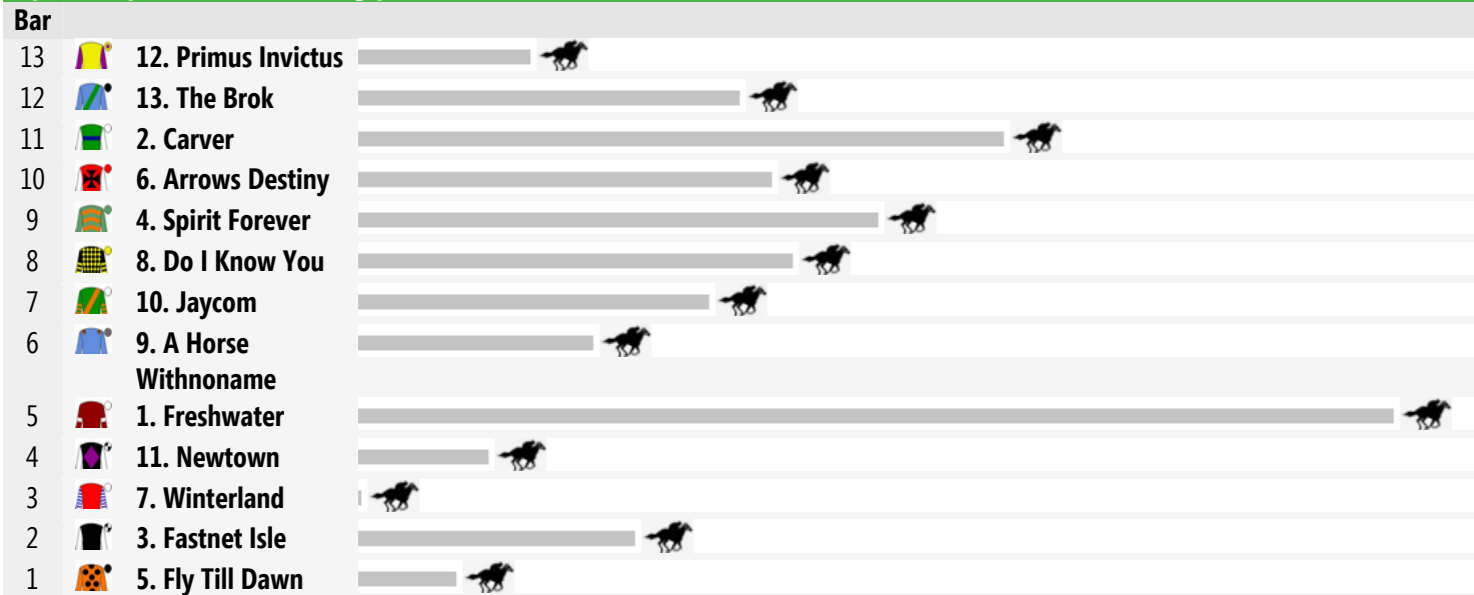

Prize $22,000. 1st $12,250. 2nd $4,250. 3rd $2,100. 4th $1,000. 5th $525. 6th $375. 7th $375. 8th $375. 9th $375. 10th $375.
Rail: +3m Entire Circuit
Straight: 460m.
Circumference: 2200m.
For: No age restriction. General Handicap. Maiden. Colts, Geldings and Entires. Handicap.

VIC/TAS: 03:56 pm
QLD: 02:56 pm
NT: 02:26 pm
SA: 03:26 pm
WA: 12:56 pm

Horse	Jockey	Trainer	Last 10	Career	Prize	W%	P%	Bar	Wgt
1. Freshwater (NZ)	Mitchell Bell	Kurt Goldman	26	2:0-1-0	$4,525	0%	50%	5	59
2. Carver	Jeff Penza	Kerry Parker	s344s6	4:0-0-1	$8,350	0%	25%	11	57.5
3. Fastnet Isle	Andrew Gibbons	Peter & Paul Snowden	s4	1:0-0-0	$0	0%	0%	2	57.5
4. Spirit Forever	Adrian Layt	David Payne		0:0-0-0	$0	0%	0%	9	57.5
5. Fly Till Dawn	Paul King	Bill Prain	s0	1:0-0-0	$0	0%	0%	1	57
6. Arrows Destiny	Ms Deanne Panya (a3)	Theresa Bateup	5	1:0-0-0	$0	0%	0%	10	56.5
7. Winterland	Blake Spriggs	Lauren Davies	7	1:0-0-0	$0	0%	0%	3	56.5
8. Do I Know You	Robbie Brewer	David Irving	s760	3:0-0-0	$375	0%	0%	8	56
9. A Horse Withnname	Scott Pollard	Gwenda Markwell	4s63647s8	7:0-0-1	$3,900	0%	14%	6	55
10. Jaycom	James Innes Jnr (a3)	Terance Rae	00s5797	6:0-0-0	$1,250	0%	0%	7	55
11. Newtown	Erhan Kacmaz (a2)	Gary Nickson	76s9	3:0-0-0	$1,200	0%	0%	4	55
12. Primus Invictus	Peter Wells	Jason Coyle	3s39362036	12:0-1-4	$12,925	0%	42%	13	55
13. The Brok	Grant Buckley	Pat O'Grady	790s76540s	10:0-0-0	$4,775	0%	0%	12	55

Speedmap: Predicted settling positions after start

Rail Position: +3m Entire Circuit

Race Direction >>

1 FRESHWATER

4 year old bay gelding (male)
Sire High Chaparral **Dam** I'llthinkaboutit
Breeder Unknown
Owners A M Cardy, M D Wiener, P H Green, J S Hilton, D Caddis & J Caddis.
Bizzell Scott Columbus Gamble Syndicate (Mgr S E Scott). Poidevin Paradise Racing
Syndicate (Mgr S P Poidevin). Solomon Lang Racing Syndicate (Mgr B Solomon)
Colours Maroon, White Armbands, White Cap

Trainer Kurt Goldman
Jockey Mitchell Bell 59.0kg
Win Range -
Barrier 5
Prizemoney $4,525
W&P% 0-50

Career 2:0-1-0 **12 Mths** 2:0-1-0 **1st Up** 1:0-0-0 **2nd Up** 1:0-1-0
Good 2:0-1-0 **Dead** 0:0-0-0 **Slow** 0:0-0-0 **Heavy** 0:0-0-0
Jockey 2:0-1-0 **Dist** 0:0-0-0 **Track** 1:0-1-0 **Trk/Dst** 0:0-0-0

Race Details	Track	Jockey	Wgt	Br.	Odds	Winner	@800	@400
2 of 7 Kemb Sat 25Oct14 1200m Cge Mdn-sw	Good	M Bell	59	4	$7.50	Heshima 56.5kg 2.50L 1:10.13	1	1
6 of 13 Goul Tue 23Sep14 1300m Mdn-sw	Good	M Bell	59	6	$3.40F	Undoubtable 56.5kg 4.60L 1:17.21	1	2
1 of 5 RHIL Tue 16Sep14 1030m BT-34-MDN	Dead	B Shinn	n/a			Freshwater n/a 0.30L 1:02.8		

2 CARVER

3 year old chestnut gelding (male)
Sire Ad Valorem **Dam** Turfsurfer
Breeder Bowness Stud
Owners G F Debono, Ms J R Baird, N P Mchugh, Ms S J Brandon, A J Surace, Ms
A M O'Neill, W J McCully, Mrs V A McCully, M C Davison, Ms L J Warlters, A C
O'Neill & Mrs D T O'Neill
Colours Green, Navy Blue Band, White Sleeves And Cap

Trainer Kerry Parker
Jockey Jeff Penza 57.5kg
Win Range -
Barrier 11
Prizemoney $8,350
W&P% 0-25

Career 4:0-0-1 **12 Mths** 4:0-0-1 **1st Up** 2:0-0-0 **2nd Up** 1:0-0-0
Good 4:0-0-1 **Dead** 0:0-0-0 **Slow** 0:0-0-0 **Heavy** 0:0-0-0
Jockey 2:0-0-0 **Dist** 3:0-0-1 **Track** 2:0-0-0 **Trk/Dst** 1:0-0-0

Race Details	Track	Jockey	Wgt	Br.	Odds	Winner	@800	@400
4 of 10 GOUL Sun 2Nov14 800m BT-3U-OPN	Good	J Penza	n/a			Vision And Verse n/a 0.00L 0:45.67		
3 of 8 Rose Sat 31May14 1350m 2y Swp	Good	T Marshall	56	3	$18	Sniper Fire 56kg 1.50L 1:20.75	5	3
4 of 9 Kens Wed 21May14 1400m 2y Hcp	Good	J Penza	55.5	9	$16	Lady Macan 55kg 1.80L 1:24.67	1	1
4 of 12 Kemb Sat 10May14 1400m 2y Mdn-sw	Good	R Brewer	57	13	$21	Sweynesse 57kg 3.00L 1:25.	1	3
6 of 9 Kemb Sat 1Feb14 1000m 2y Mdn-sw	Good	J Penza	57	2	$17	Ygritte 55kg 3.50L 0:56.94	7	6

3 FASTNET ISLE

3 year old bay gelding (male)
Sire Fastnet Rock **Dam** Rynvine
Breeder Mr D R Fleming
Owners Waratah Thoroughbreds Synd (Mgr: P G Fudge)
Colours Black, White Sleeves, Quartered Cap

Trainer Peter & Paul Snowden
Jockey Andrew Gibbons 57.5kg
Win Range -
Barrier 2
Prizemoney $0
W&P% 0-0

Career 1:0-0-0 **12 Mths** 1:0-0-0 **1st Up** 1:0-0-0 **2nd Up** 0:0-0-0
Good 1:0-0-0 **Dead** 0:0-0-0 **Slow** 0:0-0-0 **Heavy** 0:0-0-0
Jockey 0:0-0-0 **Dist** 0:0-0-0 **Track** 0:0-0-0 **Trk/Dst** 0:0-0-0

Race Details	Track	Jockey	Wgt	Br.	Odds	Winner	@800	@400
3 of 8 RAND Fri 31Oct14 1050m 3Y+ MDN-BT	Dead	T Clark	n/a			Skylimit n/a 4.20L 1:04.4		
4 of 9 Hawk Sun 20Jul14 1300m Mdn-sw	Good	K Mcevoy	56.5	5	$4.20	Fast Grass 57kg 0.70L 1:17.25	6	7
4 of 9 RHIL Mon 7Jul14 900m BT-2CG-MDN	Good	J Parr	n/a			Flying Iggy n/a 0.00L 0:55.4		

4 SPIRIT FOREVER