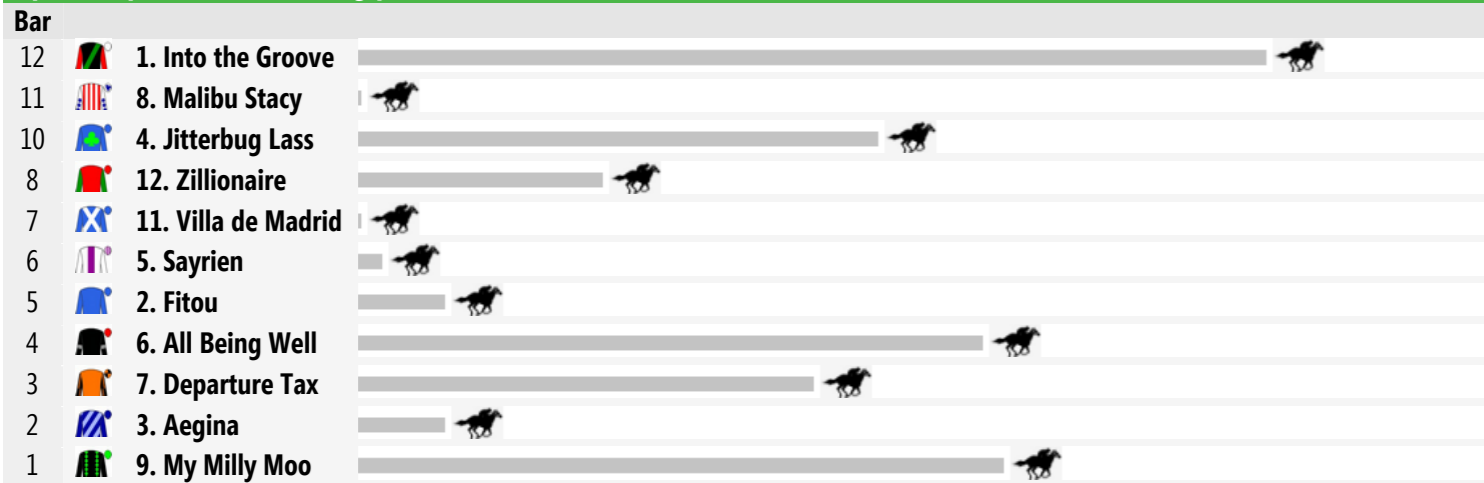

Race 4 THE SHELLHARBOUR PRIVATE F&M MAIDEN HANDICAP 1400m NSW: 03:20 pm

Prize $22,000. 1st $12,250. 2nd $4,250. 3rd $2,100. 4th $1,000. 5th $525. 6th $375. 7th $375. 8th $375. 9th $375. 10th $375.
Rail: +3m Entire Circuit
Straight: 460m.
Circumference: 2200m.
For: No age restriction. General Handicap. Maiden. Fillies and Mares. Handicap.

VIC/TAS: 03:20 pm
QLD: 02:20 pm
NT: 01:50 pm
SA: 02:50 pm
WA: 12:20 pm

Horse	Jockey	Trainer	Last 10	Career	Prize	W%	P%	Bar	Wgt
1. Into the Groove	Mitchell Bell	Joseph Pride	376s8224	7:0-2-1	$17,360	0%	43%	12	59
2. Fitou	Grant Buckley	John O'Shea	2	1:0-1-0	$4,250	0%	100%	5	58
3. Aegina	Chris O'Brien	Kevin Berry	6s4	2:0-0-0	$1,000	0%	0%	2	57.5
4. Jitterbug Lass	Blake Spriggs	Paul Cave		0:0-0-0	$0	0%	0%	10	57.5
5. Sayrien	Scott Pollard	Gwenda Markwell	4	1:0-0-0	$1,000	0%	0%	6	57
6. All Being Well	Ms Deanne Panya (a3)	Lauren Davies	s805s53333	13:0-1-4	$13,775	0%	38%	4	56
7. Departure Tax	Peter Wells	Jason Coyle	676s77s0	6:0-0-0	$1,775	0%	0%	3	56
8. Malibu Stacy	Ms Samantha Clenton (a3)	Tracey Bartley	4s9s3	3:0-0-1	$1,800	0%	33%	11	56
9. My Milly Moo	Jeff Penza	Jason Attard	48s30	4:0-0-1	$2,925	0%	25%	1	56
10. Show And Tell (NZ)		Craig Ritchie	09s74	4:0-0-0	$714	0%	0%		SCRATCHED
11. Villa de Madrid	Paul King	Paul Murray	799	3:0-0-0	$550	0%	0%	7	56
12. Zillionaire	Adrian Layt	Les Bridge	566s74	5:0-0-0	$2,200	0%	0%	8	56

Speedmap: Predicted settling positions after start

Rail Position: +3m Entire Circuit

Race Direction >>

Race 6 RAMSAY HEALTH CARE BENCHMARK 60 HANDICAP 1500m NSW: 04:36 pm

Prize $22,000. 1st $12,250. 2nd $4,250. 3rd $2,100. 4th $1,000. 5th $525. 6th $375. 7th $375. 8th $375. 9th $375. 10th $375.
Rail: +3m Entire Circuit
Straight: 460m.
Circumference: 2200m.
For: No age restriction. Rating Based. BenchMark 60. No sex restriction. Handicap.

VIC/TAS: 04:36 pm
QLD: 03:36 pm
NT: 03:06 pm
SA: 04:06 pm
WA: 01:36 pm

Horse	Jockey	Trainer	Last 10	Career	Prize	W%	P%	Bar	Wgt
1. Brustar	Peter Wells	Gwenda Markwell	25s415s028	11:1-2-0	$24,525	9%	27%	7	59.5
2. How Bizarre	Jeff Penza	Tracey Bartley	3s316s45	6:1-0-2	$18,250	17%	50%	4	59.5
3. Pinot Gris	Paul Hammersley	Chris Waller	8s85135460	11:1-0-1	$18,905	9%	18%	10	58
4. La Grande Fille	Robbie Brewer	Kerry Parker	s3714377s7	10:1-0-1	$14,050	10%	20%	9	57.5
5. Haut Haut	Grant Buckley	Leanne Aspros	8133s64525	10:1-1-2	$22,000	10%	40%	3	57
6. Jitterbug	Mitchell Bell	Peter & Paul Snowden	1s0012s416	15:3-2-1	$39,650	20%	40%	1	57
7. Lay Down the Law	Thomas Huet	Pam Webber	7026s71474	30:2-3-2	$49,850	7%	23%	11	55.5
8. Mediate	Yusuke Ichikawa	Peter Tiyce	0s07s1s852	27:3-3-2	$47,875	11%	30%	2	55.5
9. Pherenice	Scott Pollard	Clarry Conners	558s157403	16:1-1-1	$22,600	6%	19%	6	55
10. Lady Corleone	Paul King	Marc Conners	7s93134746	39:4-2-7	$75,420	10%	33%	5	54.5
11. Akmal	Blake Spriggs	Amanda Turner & Mauro Poletti	26845s0674	65:5-7-12	$118,055	8%	37%	8	54