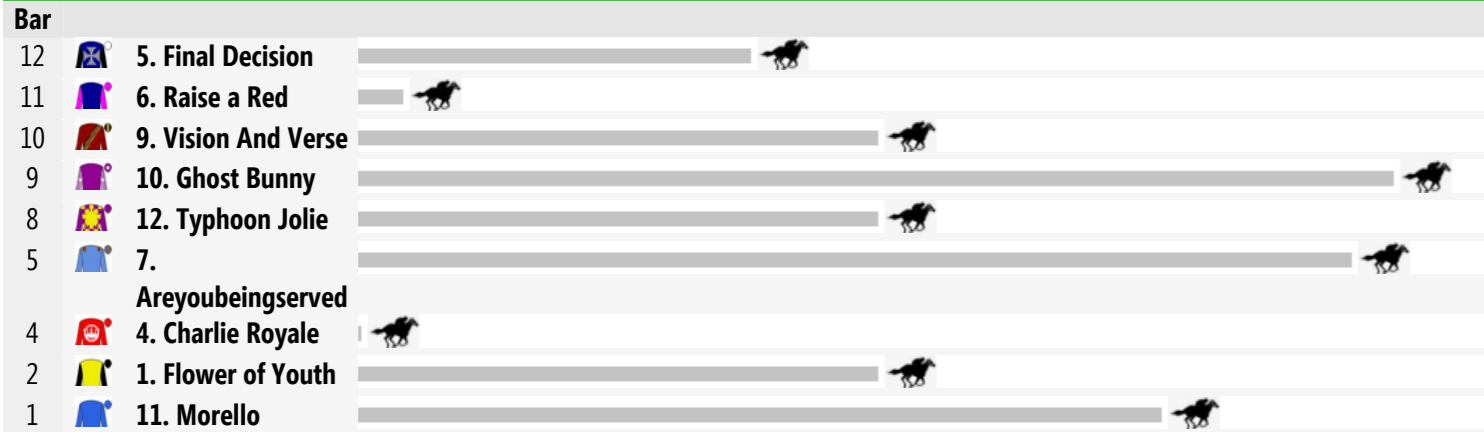

Rail: +3m Entire Circuit

Straight: 460m.

Circumference: 2200m.

For: No age restriction. NSW Maiden Set Weights. Maiden. No sex restriction. Set Weights.

VIC/TAS: 01:30 pm
QLD: 12:30 pm
NT: 12:00 pm
SA: 01:00 pm
WA: 10:30 am

Speedmap: Predicted settling positions after start

Rail Position: +3m Entire Circuit

Race Direction >>

9 PUP

6 year old bay gelding (male)
Sire Antonius Pius Dam Zande

Breeder Mr N Randall

Owners Ryga Park Syndicate (Mgr: E Trautwein)