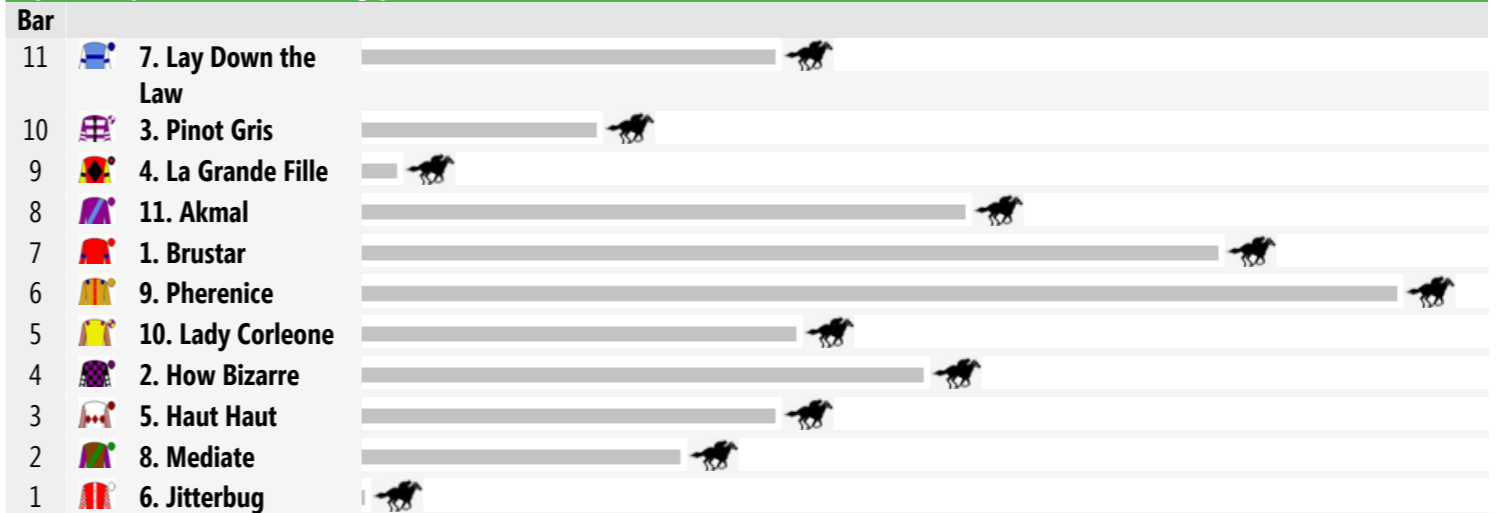

Speedmap: Predicted settling positions after start

Rail Position: +3m Entire Circuit

Race Direction >>