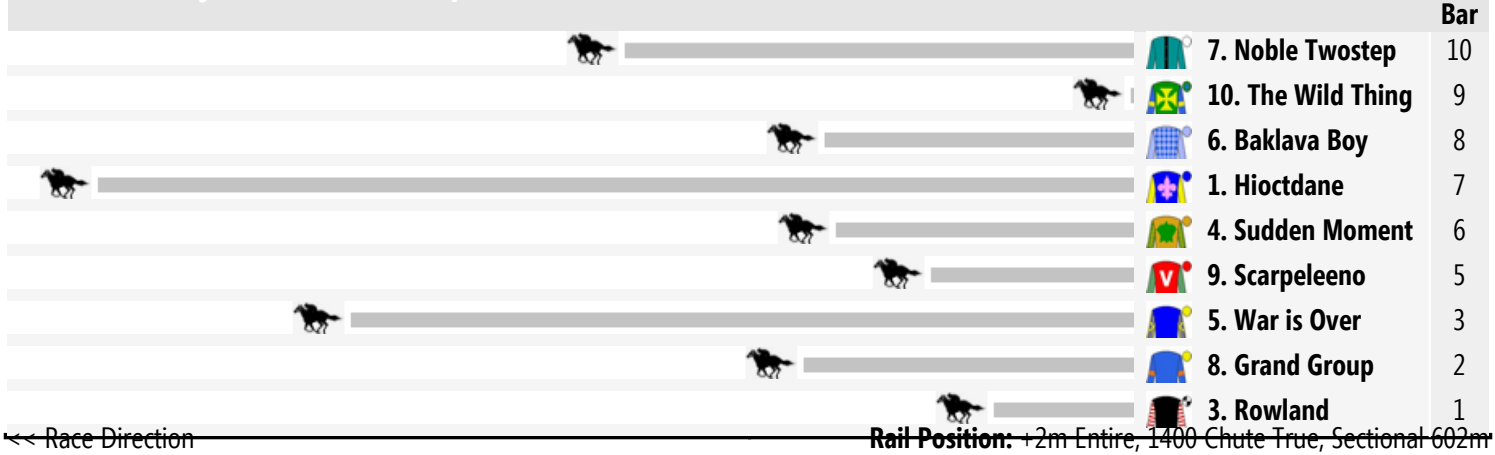

Morphettville Parks Speedmaps

Saturday 15th November 2014

Race 1 Myer Two-Year-Old Plate: Sorry, not enough data to create a speedmap.

Race 2 Sportingbet Handicap 1000m

Race 3 Medallion Homes Maiden Plate 1300m

Race 4 Adelaide Galvanising Handicap (Spring Series Final) (Qualified Horses) 1400m

Race 5 Bobby Musker Handicap 2400m

Race 6 Camp Gallipoli Handicap 1550m

Race 7 Christmas Twilight Races 19/12 Handicap 1000m