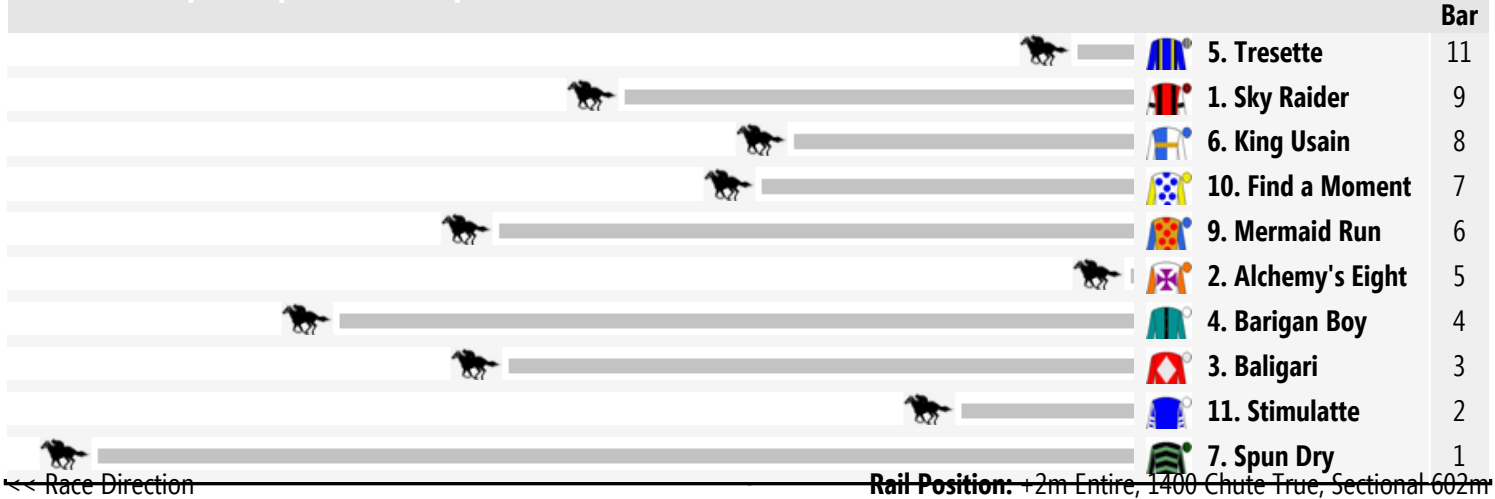

Morphettville Parks Speedmaps

Saturday 15th November 2014

Race 1 Myer Two-Year-Old Plate: Sorry, not enough data to create a speedmap.

Race 2 Sportingbet Handicap 1000m

Race 3 Medallion Homes Maiden Plate 1300m

Race 4 Adelaide Galvanising Handicap (Spring Series Final) (Qualified Horses) 1400m

Race 5 Bobby Musker Handicap 2400m

Race 6 Camp Gallipoli Handicap 1550m

Race 7 Christmas Twilight Races 19/12 Handicap 1000m