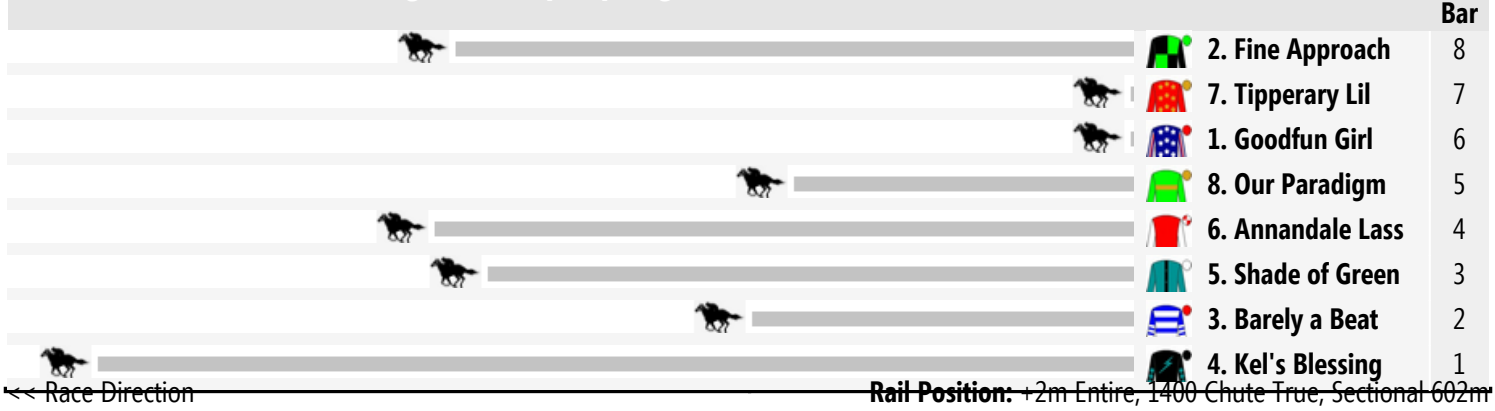

Morphettville Parks Speedmaps

Saturday 15th November 2014

Race 1 Myer Two-Year-Old Plate: Sorry, not enough data to create a speedmap.

Race 2 Sportingbet Handicap 1000m

Race 3 Medallion Homes Maiden Plate 1300m

Race 4 Adelaide Galvanising Handicap (Spring Series Final) (Qualified Horses) 1400m

Race 5 Bobby Musker Handicap 2400m

Race 6 Camp Gallipoli Handicap 1550m

Race 7 Christmas Twilight Races 19/12 Handicap 1000m