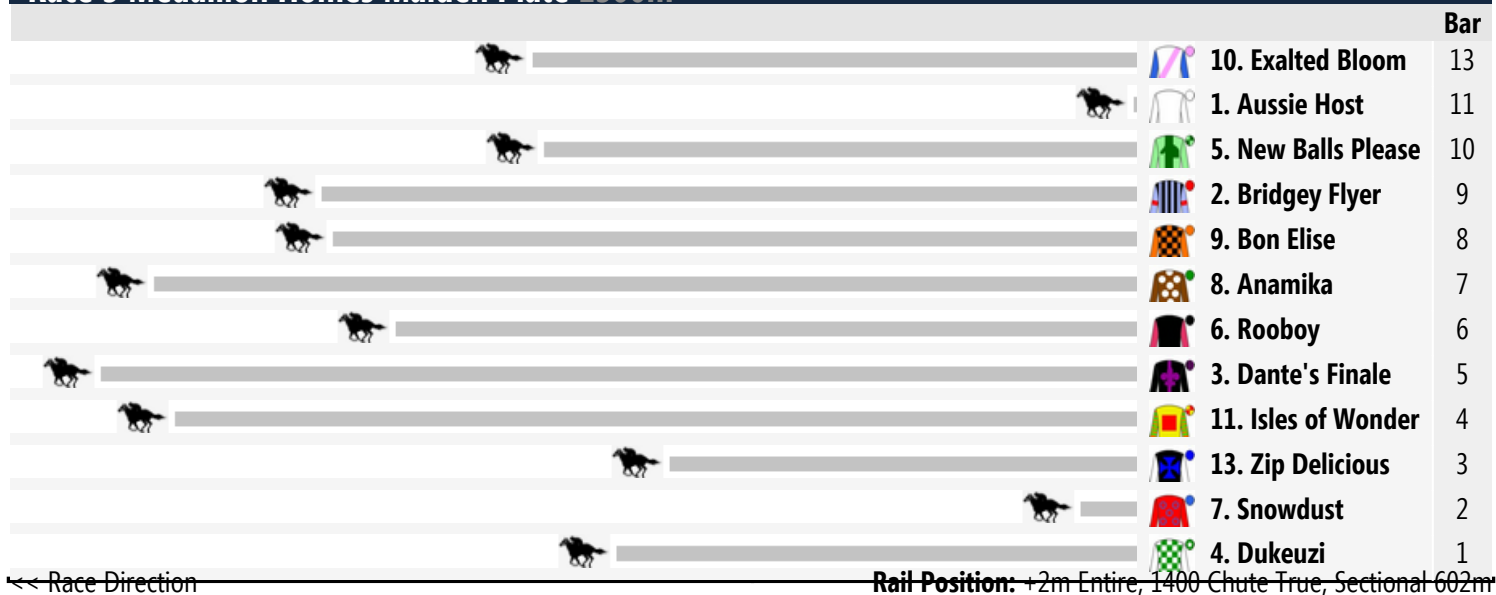

Morphettville Parks Speedmaps

Saturday 15th November 2014

Race 1 Myer Two-Year-Old Plate: Sorry, not enough data to create a speedmap.

Race 2 Sportingbet Handicap 1000m

Race 3 Medallion Homes Maiden Plate 1300m

Race 4 Adelaide Galvanising Handicap (Spring Series Final) (Qualified Horses) 1400m

Race 5 Bobby Musker Handicap 2400m

Race 6 Camp Gallipoli Handicap 1550m

Race 7 Christmas Twilight Races 19/12 Handicap 1000m