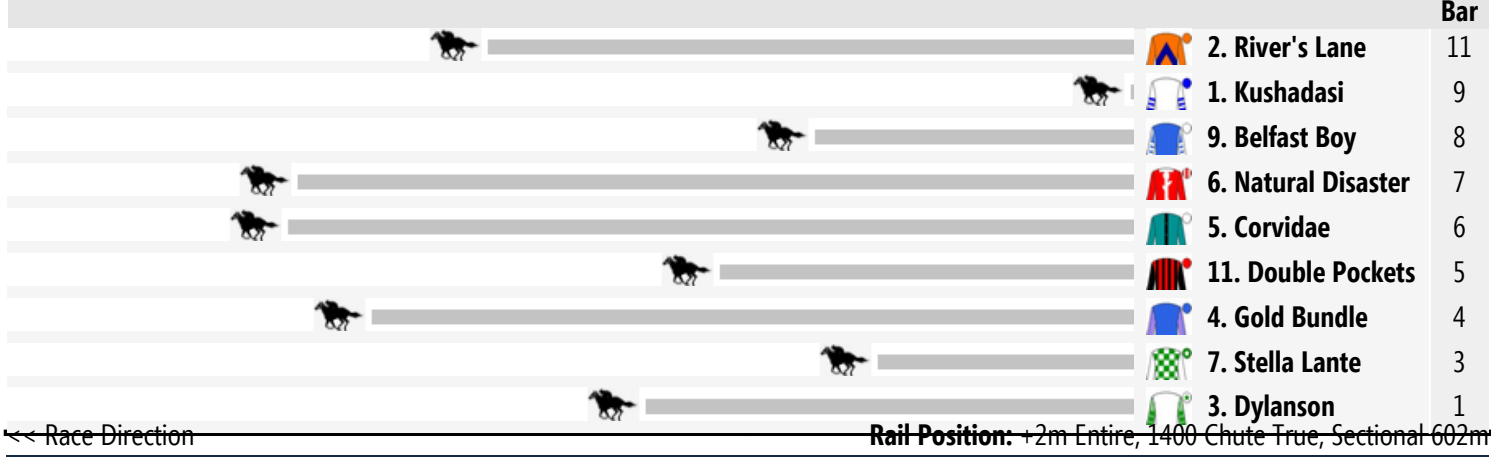

Race 8 Holdfast Insurance Brokers Handicap 1300m