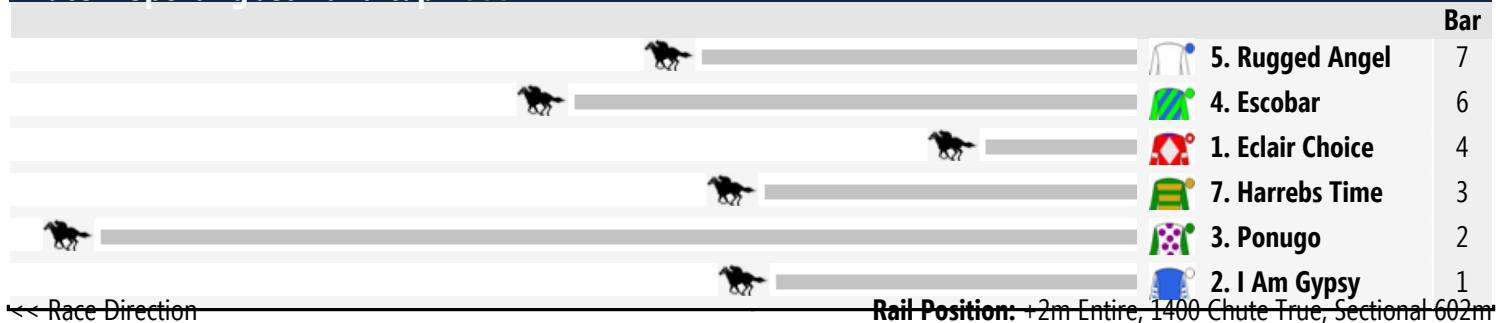

Morphettville Parks Speedmaps

Saturday 15th November 2014

Race 1 Myer Two-Year-Old Plate: Sorry, not enough data to create a speedmap.

Race 2 Sportingbet Handicap 1000m

Race 3 Medallion Homes Maiden Plate 1300m

Race 4 Adelaide Galvanising Handicap (Spring Series Final) (Qualified Horses) 1400m

Race 5 Bobby Musker Handicap 2400m

Race 6 Camp Gallipoli Handicap 1550m

Race 7 Christmas Twilight Races 19/12 Handicap 1000m