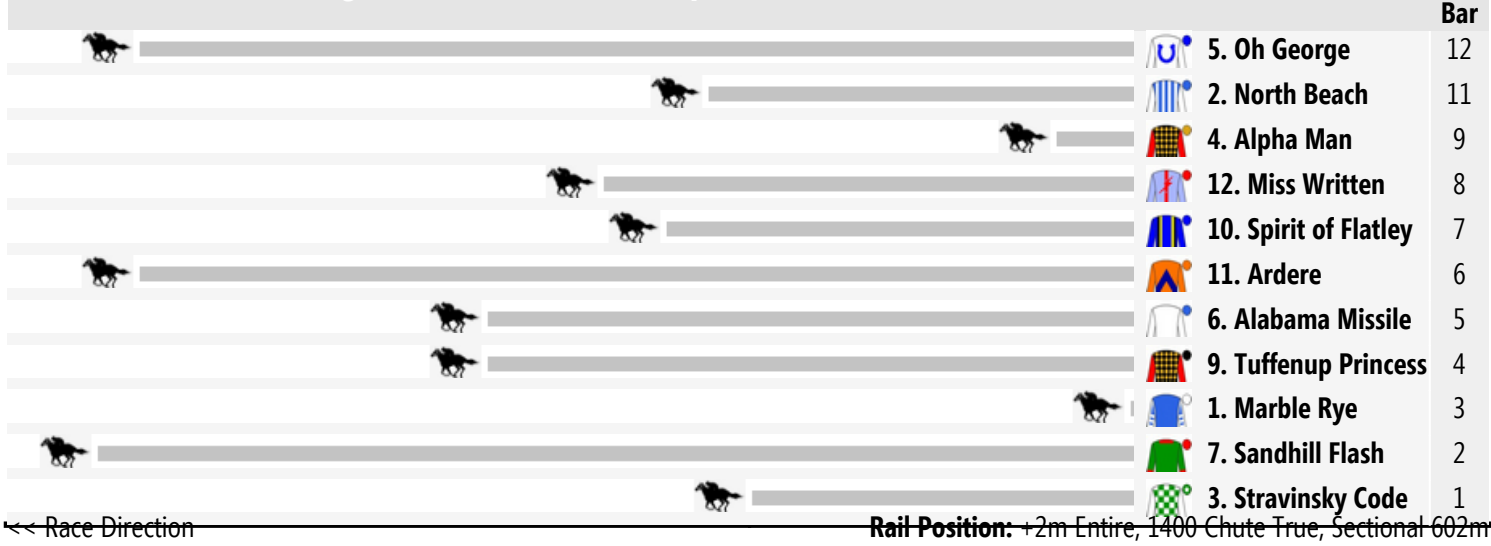

Race 4 Adelaide Galvanising Handicap (Spring Series Final) (Qualified Horses) 1400m

Race 5 Bobby Musker Handicap 2400m

Race 6 Camp Gallipoli Handicap 1550m

Race 7 Christmas Twilight Races 19/12 Handicap 1000m