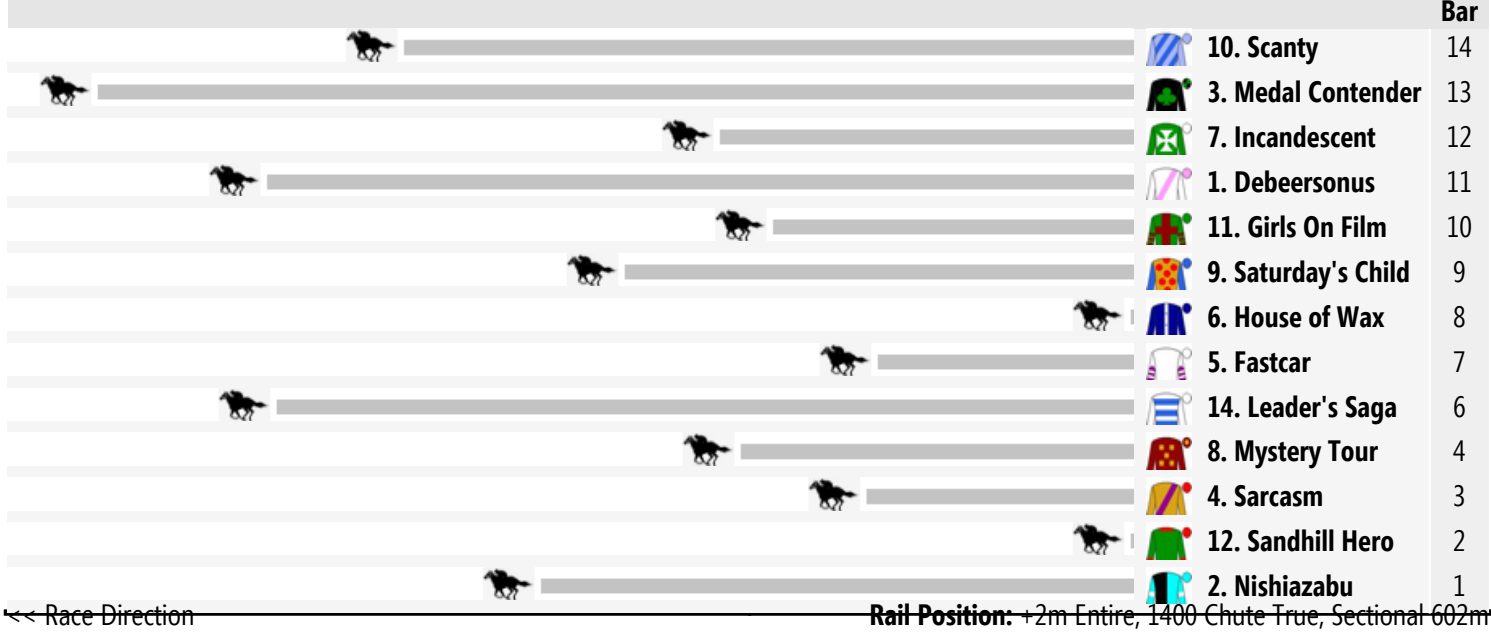

Race 9 MAC Just Over? Just Don't Drive Handicap 1300m