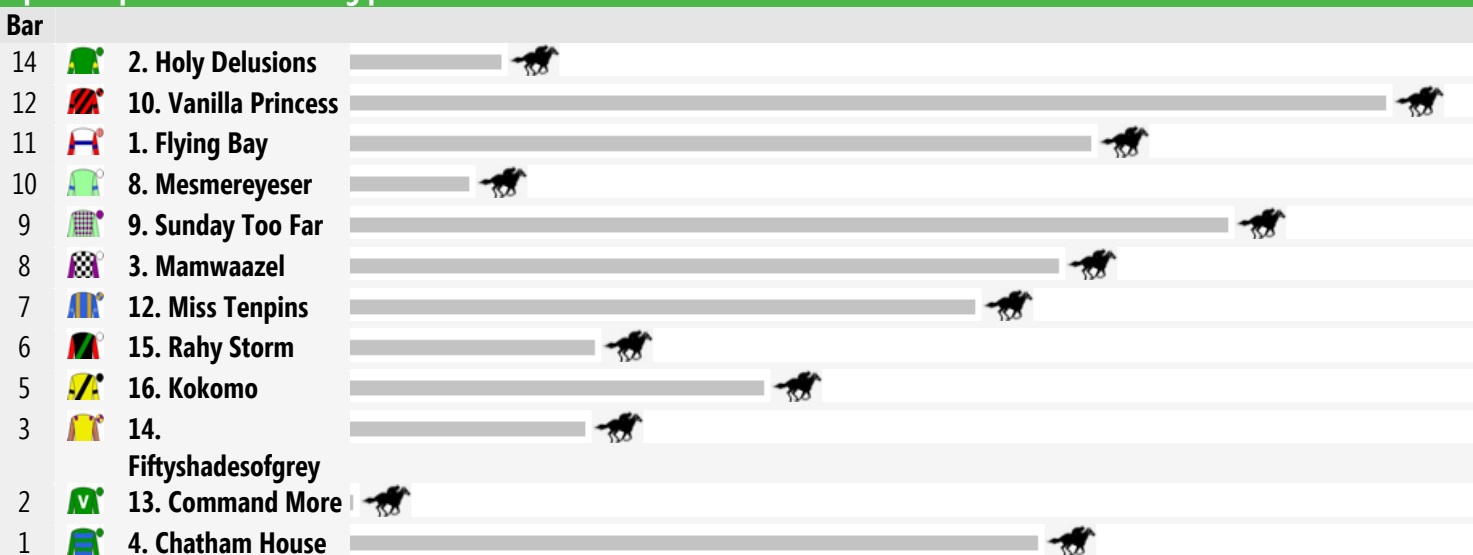

Speedmap: Predicted settling positions after start

Rail Position: +3m Entire Circuit

Race Direction >>