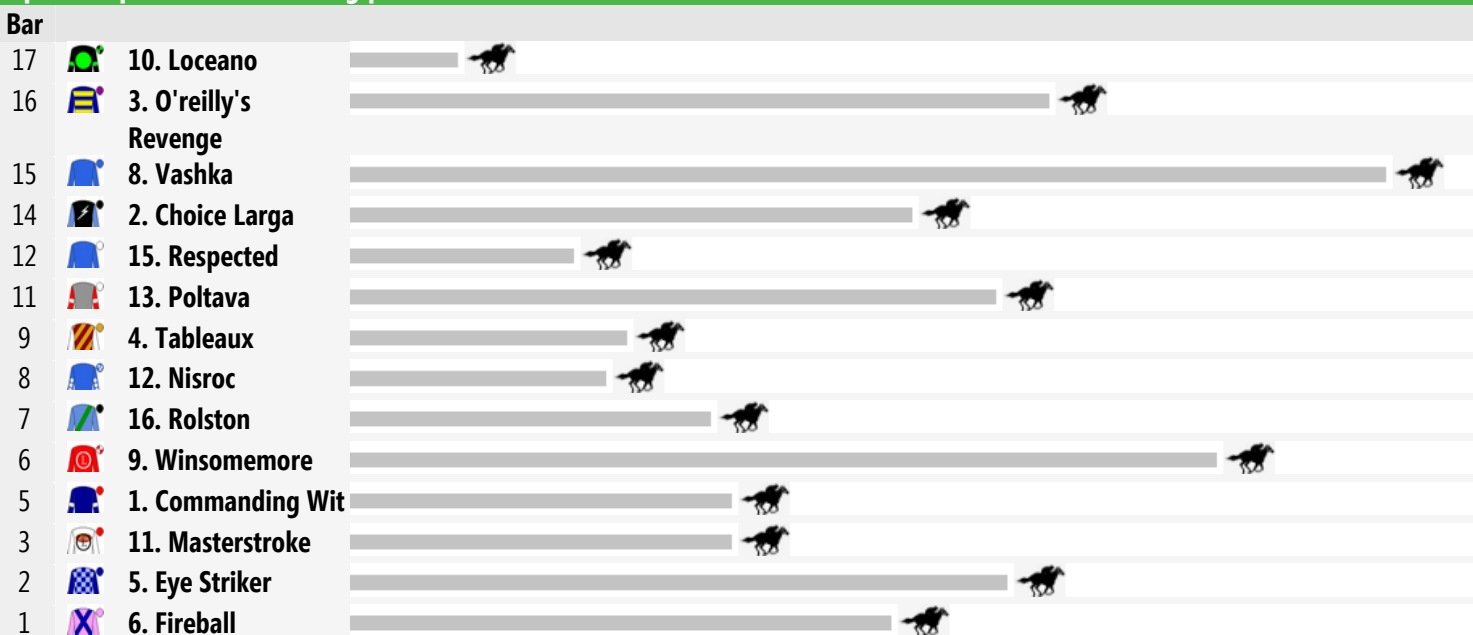

Speedmap: Predicted settling positions after start

Rail Position: +3m Entire Circuit

Race Direction >>