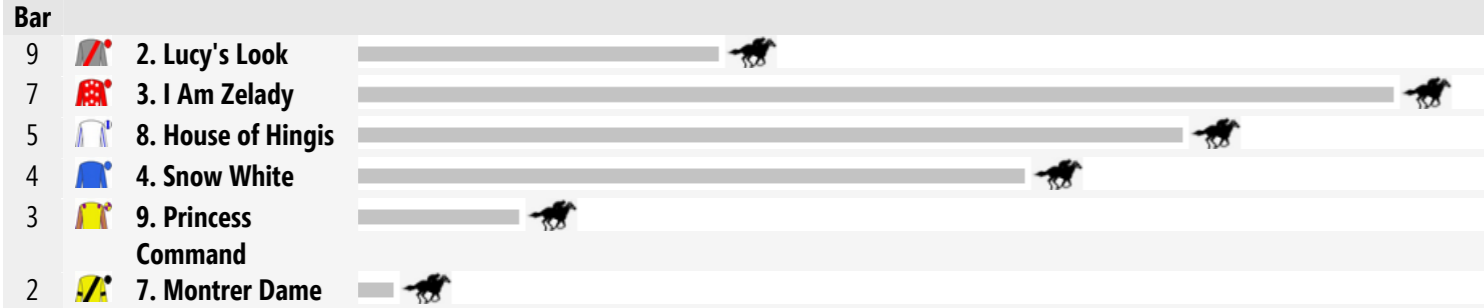

Race 2 CELLARBRATIONS BLACKTOWN HANDICAP 1300m

NSW: 01:50 pm

Prize $85,000. 1st $48,750. 2nd $16,750. 3rd $8,350. 4th $4,150. 5th $2,000. 6th $1,000. 7th $1,000. 8th $1,000. 9th $1,000. 10th $1,000.
Rail: +3m Entire Circuit
Straight: 408m.
Circumference: 2048m.
For: Three-Years-Old. Rating Based. BenchMark 72. Fillies. Handicap.

VIC/TAS: 01:50 pm
QLD: 12:50 pm
NT: 12:20 pm
SA: 01:20 pm
WA: 10:50 am

Horse	Jockey	Trainer	Last 10	Career	Prize	W%	P%	Bar	Wgt
1. Wine Tales	Lester Grace (a2)	Chris Waller	512s21	5:2-2-0	$97,725	40%	80%	SCRATCHED	
2. Lucy's Look	Glyn Schofield	Chris Waller	212s7	4:1-2-0	$35,650	25%	75%	9	57.5
3. I Am Zelady	Jason Collett	Sam Kavanagh	1	1:1-0-0	$23,025	100%	100%	7	57
4. Snow White	Sam Clipperton	John O'Shea	117s56	5:2-0-0	$36,980	40%	40%	4	56.5
5. Loved Up	Hugh Bowman	Brett Cavanough	61s61261	7:3-1-0	$41,215	43%	57%	SCRATCHED	
6. Joadja	Tye Angland	Grahame Begg	3672s4316	8:1-1-2	$34,785	13%	50%	SCRATCHED	
7. Montrer Dame	Tommy Berry	Paul Perry	416	3:1-0-0	$12,625	33%	33%	2	54.5
8. House of Hingis (NZ)	Brenton Avdulla	Peter Moody	74s41s8	5:1-0-0	$18,200	20%	20%	5	54
9. Princess Command	Ms Winona Costin (a2)	Marc Conners	5237s995s4	9:1-1-1	$31,205	11%	33%	3	54

Speedmap: Predicted settling positions after start

Rail Position: +3m Entire Circuit

Race Direction >>

8 MESMEREYESER

4 year old bay mare (female)
Sire Redoute's Choice Dam Intralase
Breeder Dr C M Rogers
Owners Dr P H Hughes & Dr C M Rogers
Colours Pale Green, Royal Blue Armbands, White Cap

Trainer **Joseph Pride**
Jockey **Tim Clark** 54.5kg
Win Range 1100m - 1250m
Barrier **10**
Prizemoney $57,975
W&P% 18-55

Career 11:2-2-2 12 Mths 7:2-1-2 1st Up 4:1-1-1 2nd Up 4:1-1-0
Good 3:0-0-1 Dead 3:1-0-0 Slow 2:1-1-0 Heavy 3:0-1-1
Jockey 0:0-0-0 Dist 4:1-1-0 Track 1:0-0-0 Trk/Dst 0:0-0-0

Race Details	Track	Jockey	Wgt	Br.	Odds	Winner	@800	@400
5 of 8 W FM Fri 7Nov14 796m BT-45-OPN	Dead	S Clipperton	n/a			Takewing n/a 0.00L 0:47.3		
3 of 9 Warw Wed 10Sep14 1300m F&m Bm70	Heavy	T Angland	59	7	$2.40F	Duet 56kg 0.60L 1:19.17	6	5
2 of 14 Warw Wed 27Aug14 1300m Bm70	Heavy	T Angland	56.5	20	$5	Rolston 56.5kg 1.00L 1:21.54	11	4
3 of 14 Cant Wed 6Aug14 1100m F&m Bm70	Good	T Angland	58	3	$4.40	Echo Gal 55.5kg 0.30L 1:03.78	9	8
4 of 6 W FM Fri 25Jul14 740m BT-3-OPN	Good	T Angland	n/a			Mark's Legacy n/a 0.00L 0:44.3		

9 SUNDAY TOO FAR

5 year old brown mare (female)
Sire Bernardini Dam Quiet Life
Breeder Jananth Pty Ltd
Owners Jananth Pty Ltd Syndicate (Mgr: M S Towell)
Colours Pale Green, Purple Diamonds And Cap

Trainer **Gary Portelli**
Jockey **Ms Jess Taylor** 54.0kg
Win Range 1300m - 1600m
Barrier **9**
Prizemoney $66,465
W&P% 14-36

Career 22:3-4-1 12 Mths 11:3-3-1 1st Up 6:1-0-0 2nd Up 4:1-1-0
Good 14:2-4-1 Dead 5:1-0-0 Slow 2:0-0-0 Heavy 1:0-0-0
Jockey 7:3-2-0 Dist 1:0-0-0 Track 1:0-0-1 Trk/Dst 0:0-0-0

Race Details	Track	Jockey	Wgt	Br.	Odds	Winner	@800	@400
2 of 8 W FM Mon 27Oct14 803m BT-4U-OPN	Good	M J Taylor	n/a			Frill Seeking n/a 1.80L 0:48.5		
10 of 14 Warw Wed 30Jul14 1600m F&m Bm74	Good	M J Taylor	57.5	4	$10	Numbers 54kg 5.80L 1:36.97	1	1
3 of 11 Rose Sat 19Jul14 1350m F&m Bm85	Good	M W Costin	54	3	$16	Made to Order 53kg 2.00L 1:20.3	1	1
1 of 9 Wyon Thu 3Jul14 1600m Cl2	Good	M J Taylor	56.5	9	$6	Sunday Too Far 56.5kg 0.50L 1:38.	1	1
1 of 14 Newc Sat 21Jun14 1300m F&m Cl1	Dead	M J Taylor	57.5	1	$9.50	Sunday Too Far 57.5kg 0.20L 1:18.4	1	1

10 VANILLA PRINCESS

4 year old brown mare (female)
Sire Lonhro Dam Princess Coup
Breeder Evergreen Rich Pty Ltd
Owners Evergreen Rich (Mgrs: A W Bott, P K Siu, M Siu & E Siu)
Colours Red, Black Diagonal Stripes, Armbands And Quartered Cap

Trainer **Gai Waterhouse**
Jockey **Ms Winona Costin** 54.0kg
Win Range 1200m
Barrier **12**
Prizemoney $57,185
W&P% 40-100

Career 5:2-2-1 12 Mths 5:2-2-1 1st Up 2:1-1-0 2nd Up 2:1-0-1
Good 3:1-1-1 Dead 1:0-1-0 Slow 1:1-0-0 Heavy 0:0-0-0
Jockey 2:2-0-0 Dist 4:2-1-1 Track 0:0-0-0 Trk/Dst 0:0-0-0