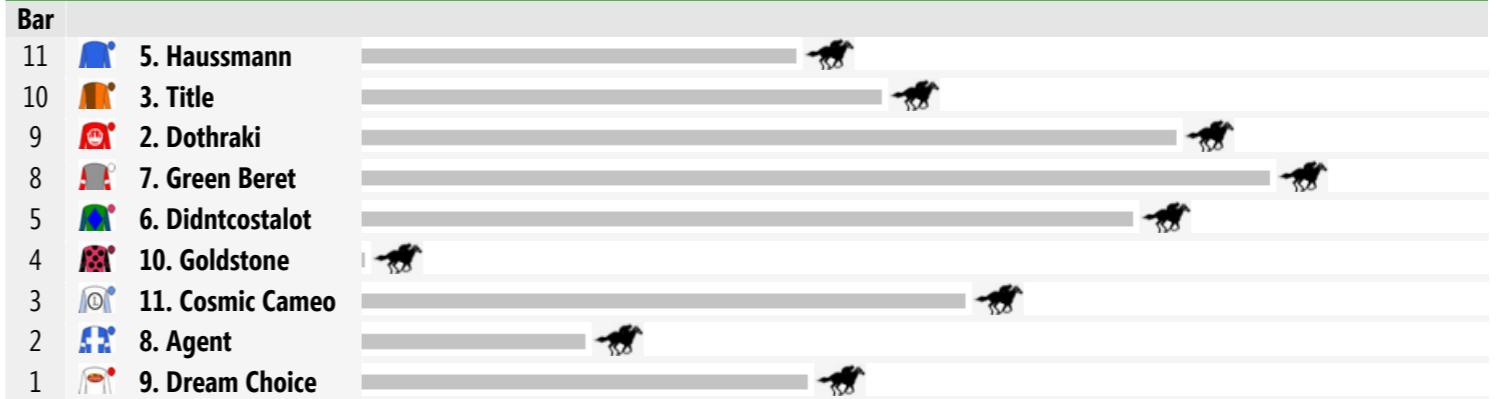

Speedmap: Predicted settling positions after start

Rail Position: +3m Entire Circuit

Race Direction >>