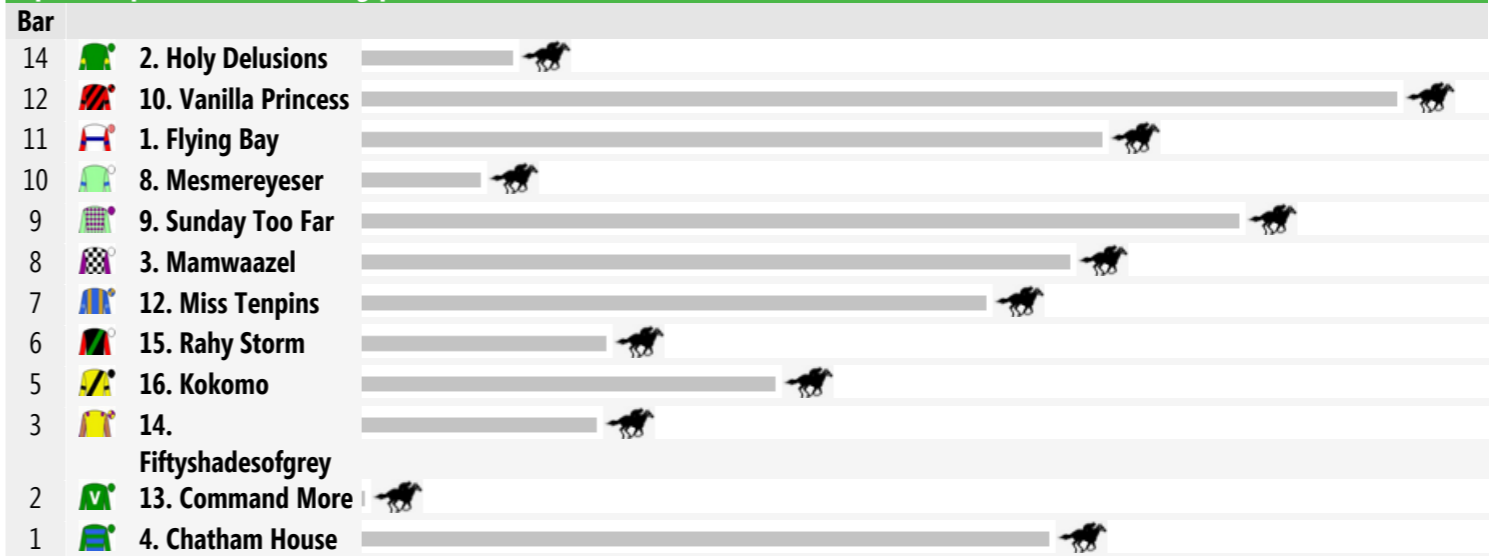

Speedmap: Predicted settling positions after start

Rail Position: +3m Entire Circuit

Race Direction >>