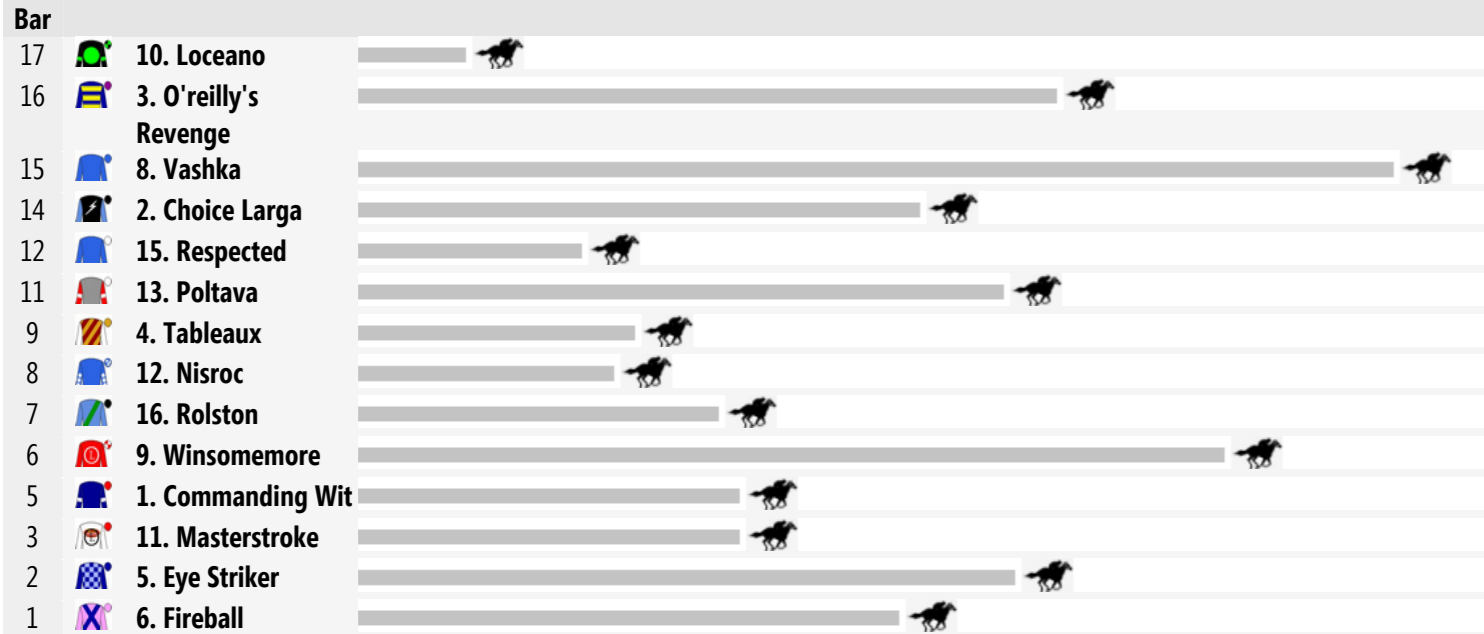

Speedmap: Predicted settling positions after start

Rail Position: +3m Entire Circuit

Race Direction >>

Race 4 CELLARBRATIONS WHYTE & GILMOUR HANDICAP 1100m

NSW: 03:05 pm

Prize $85,000. 1st $48,750. 2nd $16,750. 3rd $8,350. 4th $4,150. 5th $2,000. 6th $1,000. 7th $1,000. 8th $1,000. 9th $1,000. 10th $1,000.
Rail: +3m Entire Circuit
Straight: 408m.
Circumference: 2048m.
For: Three-Years-Old and Upwards. Rating Based. BenchMark 95. No sex restriction. Handicap.

VIC/TAS: 03:05 pm
QLD: 02:05 pm
NT: 01:35 pm
SA: 02:35 pm
WA: 12:05 pm

Horse	Jockey	Trainer	Last 10	Career	Prize	W%	P%	Bar	Wgt
1. Zaratone	Brodie Loy (a3)	Bjorn Baker	2s65220s75	63:17-5-6	$591,860	27%	44%		SCRATCHED
2. Dothraki	Blake Shinn	Gerald Ryan	2s83153s13	15:3-2-5	$354,410	20%	67%	9	60
3. Title	Jay Ford	Richard Nutman	s0s086s923	40:9-7-3	$618,420	23%	48%	10	58.5
4. Diamond Oasis	Hugh Bowman	Joseph Pride	1121s5725s	18:5-3-3	$314,730	28%	61%		SCRATCHED
5. Hausmann	Sam Clipperton	John O'Shea	0s523124s9	26:5-5-5	$283,702	19%	58%	11	57
6. Didntcostalot	Brenton Avdulla	Marc Conners	4584s03144	27:6-4-1	$235,295	22%	41%	5	56.5
7. Green Beret	Tim Clark	Joseph Pride	4s23163s71	17:5-2-3	$213,685	29%	59%	8	54.5
8. Agent (NZ)	Taylor Marshall (a3)	Michael, Wayne & John Hawkes	3s571258s4	29:5-7-3	$200,985	17%	52%	2	54
9. Dream Choice	Tommy Berry	Gary Moore	675s611210	31:6-5-2	$227,285	19%	42%	1	54
10. Goldstone	Ms Winona Costin (a2)	David Payne	5s733150s6	23:3-2-4	$209,328	13%	39%	4	54
11. Cosmic Cameo	Ms Jess Taylor (a3)	Gary Portelli	s9s0s321s5	9:2-1-1	$55,425	22%	44%	3	54