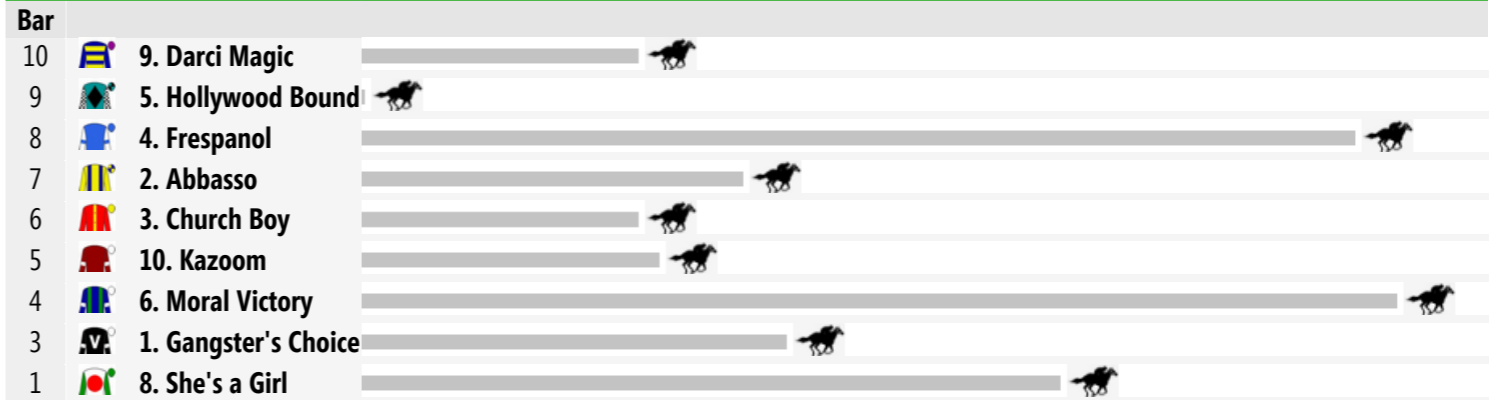

Race 3 CELLARBRATIONS THE GRANGE WYOMING HANDICAP 1500m

NSW: 02:25 pm

Prize $85,000. 1st $48,750. 2nd $16,750. 3rd $8,350. 4th $4,150. 5th $2,000. 6th $1,000. 7th $1,000. 8th $1,000. 9th $1,000. 10th $1,000.

Rail: +3m Entire Circuit

Straight: 408m.

Circumference: 2048m.

For: Three-Years-Old and Upwards. Rating Based. BenchMark 80. No sex restriction. Handicap.

VIC/TAS: 02:25 pm
QLD: 01:25 pm
NT: 12:55 pm
SA: 01:55 pm
WA: 11:25 am

Horse	Jockey	Trainer	Last 10	Career	Prize	W%	P%	Bar	Wgt
1. Gangster's Choice	Ms Winona Costin (a2)	Joseph Pride	5069s53s64	31:6-4-3	$270,990	19%	42%	3	60
2. Abbasso	Tye Angland	Chris Waller	0s61451201	15:3-2-1	$155,430	20%	40%	7	58
3. Church Boy (NZ)	Blake Shinn	David Vandyke	1112s1226s	10:4-3-0	$96,255	40%	70%	6	58
4. Frespanol	Tommy Berry	Gai Waterhouse	11s0s31231	9:4-1-3	$164,080	44%	89%	8	58
5. Hollywood Bound	Hugh Bowman	Chris Waller	2131120236	34:5-9-7	$196,785	15%	62%	9	57
6. Moral Victory	Jason Collett	Tim Martin	3s61211421	16:5-3-3	$143,725	31%	69%	4	57
7. Nelamos	Brenton Avdulla	Anthony Cummings	21131s3531	15:4-3-4	$75,710	27%	73%	SCRATCHED	
8. She's a Girl	Sam Clipperton	Peter & Paul Snowden	900s70s121	22:3-1-3	$152,645	14%	32%	1	54
9. Darci Magic (NZ)	Tim Clark	Bede Murray	9502s35117	13:3-1-1	$70,490	23%	38%	10	54
10. Kazoom (NZ)	Ms Heather Poland	Kurt Goldman	719s8132s1	9:4-1-1	$44,505	44%	67%	5	54

Speedmap: Predicted settling positions after start

Rail Position: +3m Entire Circuit

Race Direction >>