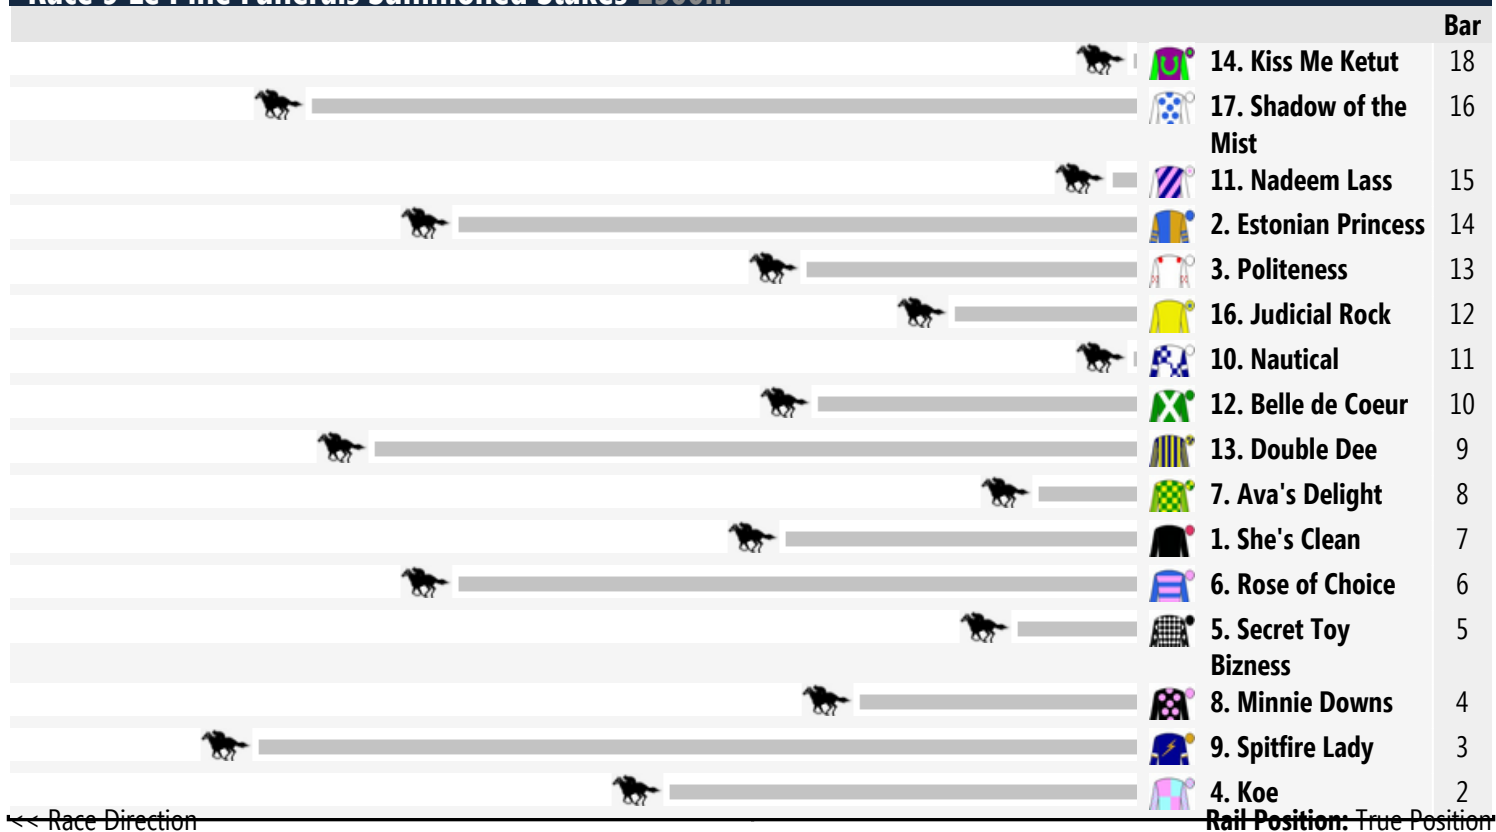

Sandown Hill Speedmaps

Saturday 15th November 2014

Race 1 Santa's Magical Kingdom Stakes: Sorry, not enough data to create a speedmap.

Race 2 Mack Tow Sandown Stakes 1500m

Race 3 City of Greater Dandenong Stakes 1400m

Race 4 Sportingbet Sandown Cup 3200m

Race 5 Deadly Design Zipping Classic 2400m

Race 6 mypunter.com Eclipse Stakes 1800m

Race 7 Sportingbet Sandown Guineas 1600m

Race 8 Kevin Heffernan Stakes 1300m

Race 9 Le Pine Funerals Summoned Stakes 1500m