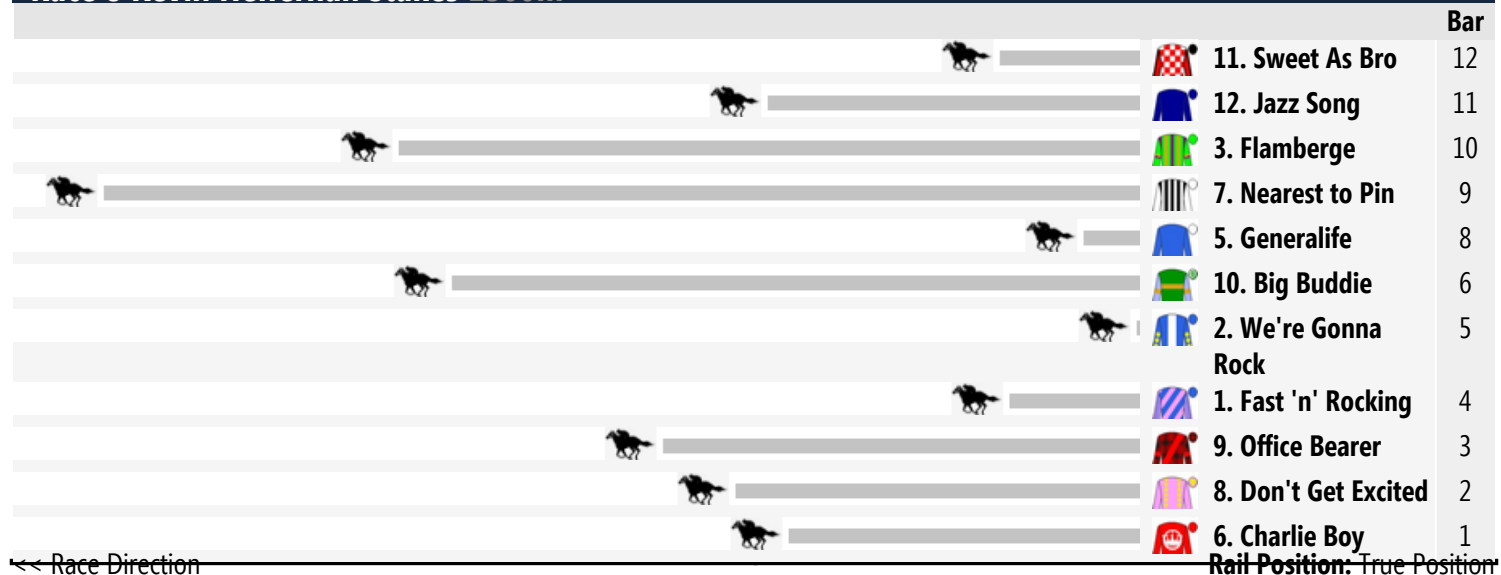

Sandown Hill Speedmaps

Saturday 15th November 2014

Race 1 Santa's Magical Kingdom Stakes: Sorry, not enough data to create a speedmap.

Race 2 Mack Tow Sandown Stakes 1500m

Race 3 City of Greater Dandenong Stakes 1400m

Race 4 Sportingbet Sandown Cup 3200m

Race 5 Deadly Design Zipping Classic 2400m

Race 6 mypunter.com Eclipse Stakes 1800m

Race 7 Sportingbet Sandown Guineas 1600m

Race 8 Kevin Heffernan Stakes 1300m

Race 9 Le Pine Funerals Summoned Stakes 1500m