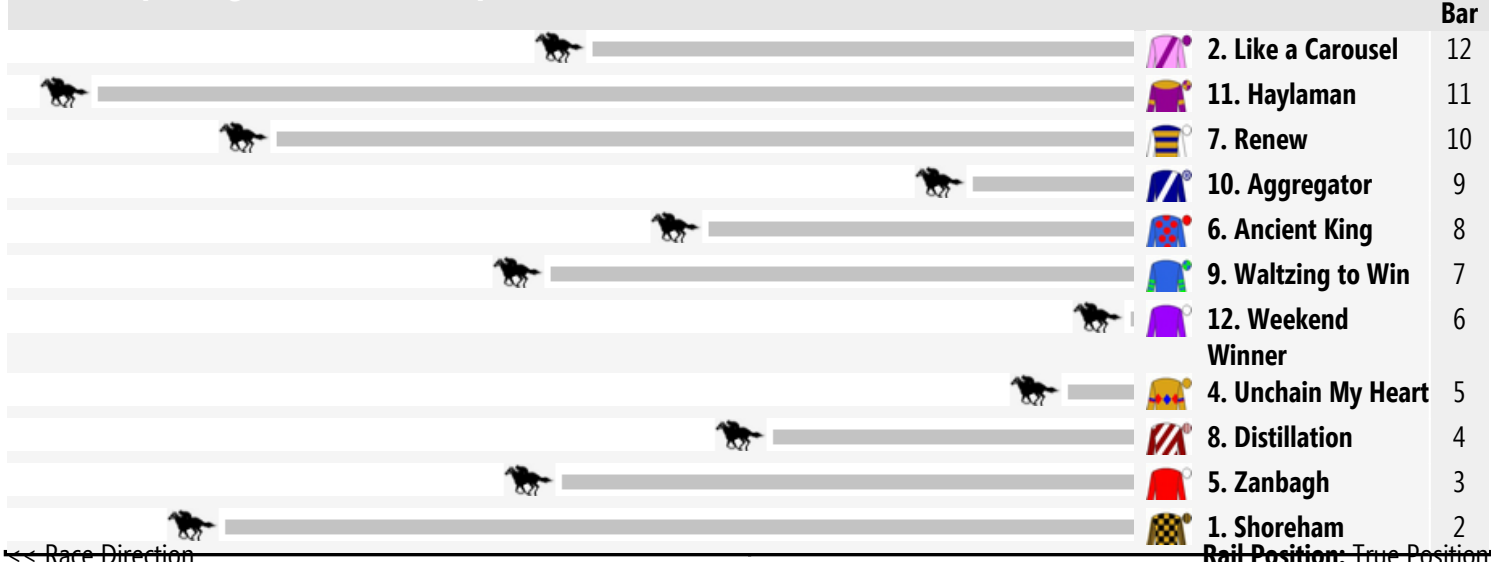

Sandown Hill Speedmaps

Saturday 15th November 2014

Race 1 Santa's Magical Kingdom Stakes: Sorry, not enough data to create a speedmap.

Race 2 Mack Tow Sandown Stakes 1500m

Race 3 City of Greater Dandenong Stakes 1400m

Race 4 Sportingbet Sandown Cup 3200m

Race 5 Deadly Design Zipping Classic 2400m

Race 6 mypunter.com Eclipse Stakes 1800m

Race 7 Sportingbet Sandown Guineas 1600m

Race 8 Kevin Heffernan Stakes 1300m

Race 9 Le Pine Funerals Summoned Stakes 1500m