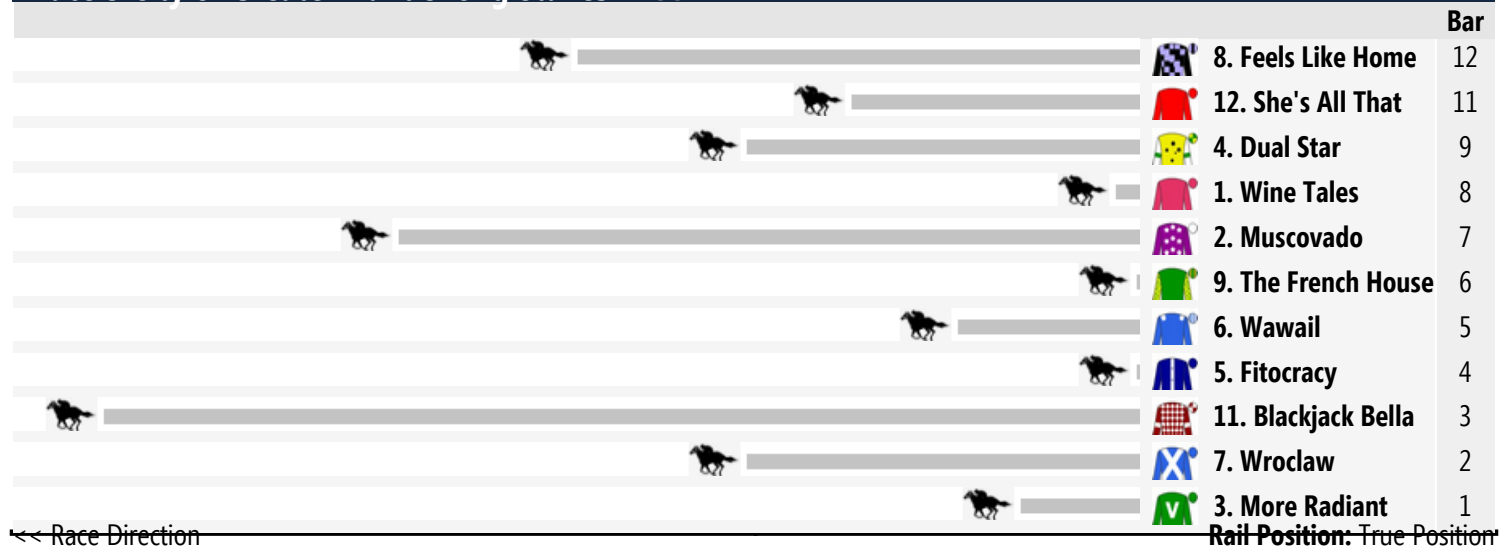

Sandown Hill Speedmaps

Saturday 15th November 2014

Race 1 Santa's Magical Kingdom Stakes: Sorry, not enough data to create a speedmap.

Race 2 Mack Tow Sandown Stakes 1500m

Race 3 City of Greater Dandenong Stakes 1400m

Race 4 Sportingbet Sandown Cup 3200m

Race 5 Deadly Design Zipping Classic 2400m

Race 6 mypunter.com Eclipse Stakes 1800m

Race 7 Sportingbet Sandown Guineas 1600m

Race 8 Kevin Heffernan Stakes 1300m

Race 9 Le Pine Funerals Summoned Stakes 1500m