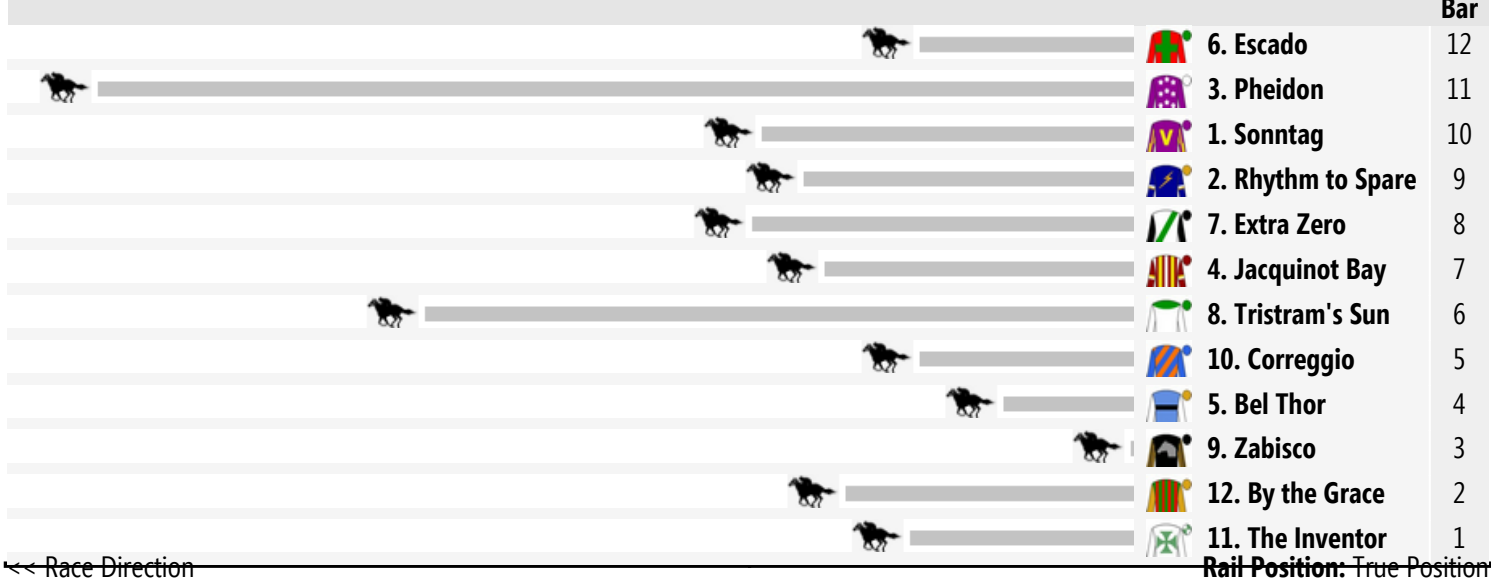

Sandown Hill Speedmaps

Saturday 15th November 2014

Race 1 Santa's Magical Kingdom Stakes: Sorry, not enough data to create a speedmap.

Race 2 Mack Tow Sandown Stakes 1500m

Race 3 City of Greater Dandenong Stakes 1400m

Race 4 Sportingbet Sandown Cup 3200m

Race 5 Deadly Design Zipping Classic 2400m

Race 6 mypunter.com Eclipse Stakes 1800m

Race 7 Sportingbet Sandown Guineas 1600m

Race 8 Kevin Heffernan Stakes 1300m

Race 9 Le Pine Funerals Summoned Stakes 1500m