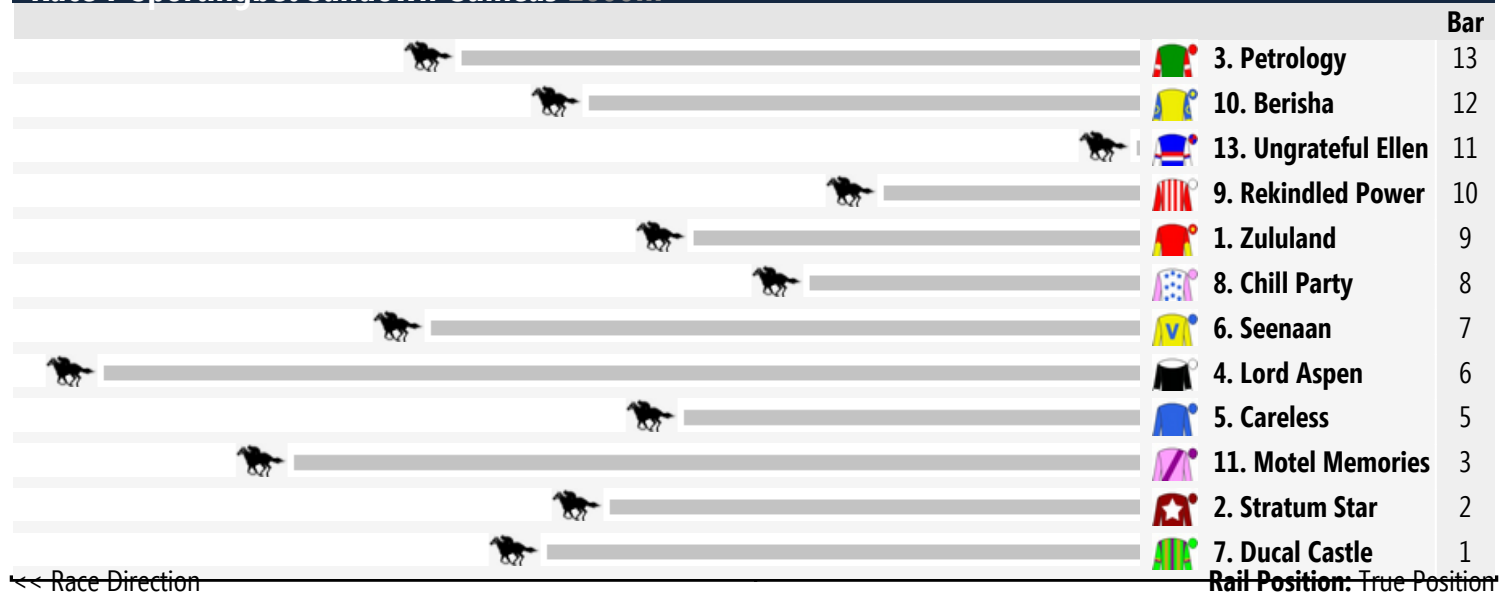

Sandown Hill Speedmaps

Saturday 15th November 2014

Race 1 Santa's Magical Kingdom Stakes: Sorry, not enough data to create a speedmap.

Race 2 Mack Tow Sandown Stakes 1500m

Race 3 City of Greater Dandenong Stakes 1400m

Race 4 Sportingbet Sandown Cup 3200m

Race 5 Deadly Design Zipping Classic 2400m

Race 6 mypunter.com Eclipse Stakes 1800m

Race 7 Sportingbet Sandown Guineas 1600m

Race 8 Kevin Heffernan Stakes 1300m

Race 9 Le Pine Funerals Summoned Stakes 1500m