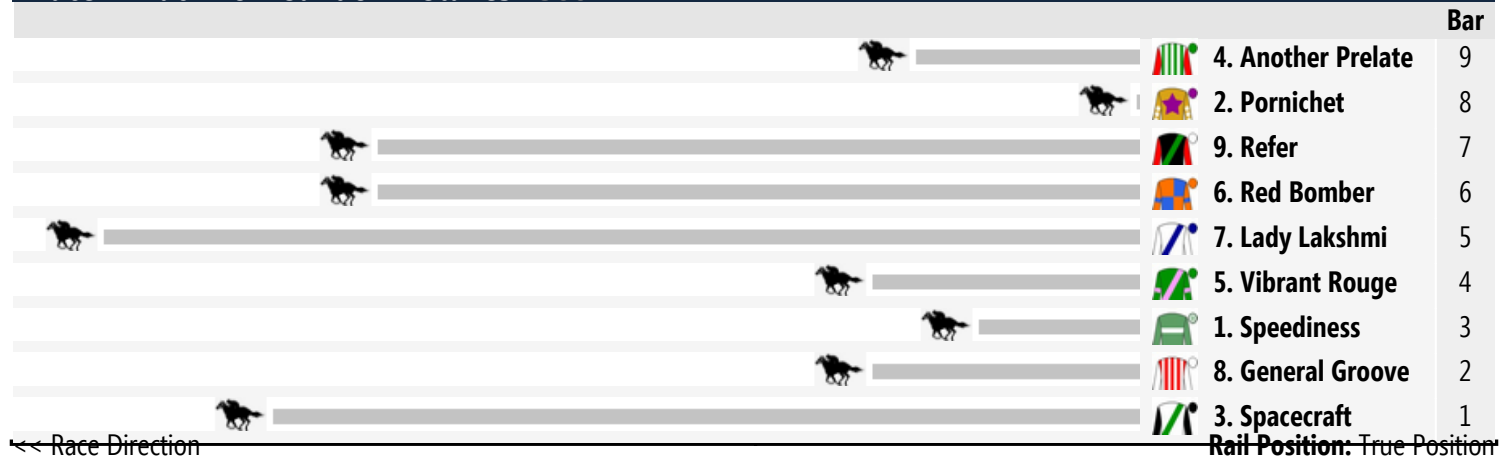

Sandown Hill Speedmaps

Saturday 15th November 2014

Race 1 Santa's Magical Kingdom Stakes: Sorry, not enough data to create a speedmap.

Race 2 Mack Tow Sandown Stakes 1500m

Race 3 City of Greater Dandenong Stakes 1400m

Race 4 Sportingbet Sandown Cup 3200m

Race 5 Deadly Design Zipping Classic 2400m

Race 6 mypunter.com Eclipse Stakes 1800m

Race 7 Sportingbet Sandown Guineas 1600m

Race 8 Kevin Heffernan Stakes 1300m

Race 9 Le Pine Funerals Summoned Stakes 1500m