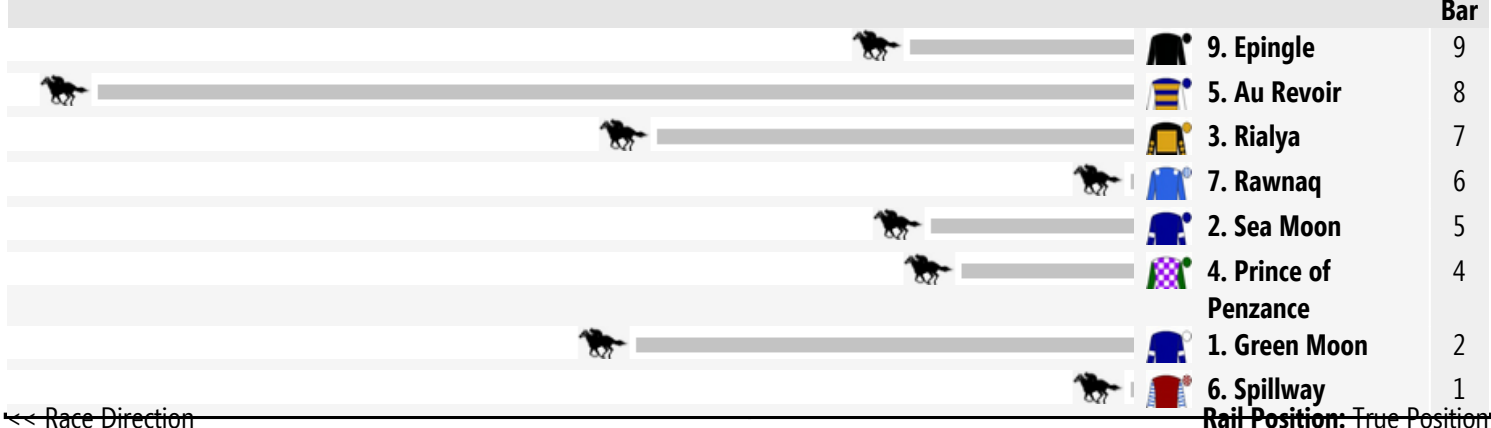

Sandown Hill Speedmaps

Saturday 15th November 2014

Race 1 Santa's Magical Kingdom Stakes: Sorry, not enough data to create a speedmap.

Race 2 Mack Tow Sandown Stakes 1500m

Race 3 City of Greater Dandenong Stakes 1400m

Race 4 Sportingbet Sandown Cup 3200m

Race 5 Deadly Design Zipping Classic 2400m

Race 6 mypunter.com Eclipse Stakes 1800m

Race 7 Sportingbet Sandown Guineas 1600m

Race 8 Kevin Heffernan Stakes 1300m

Race 9 Le Pine Funerals Summoned Stakes 1500m