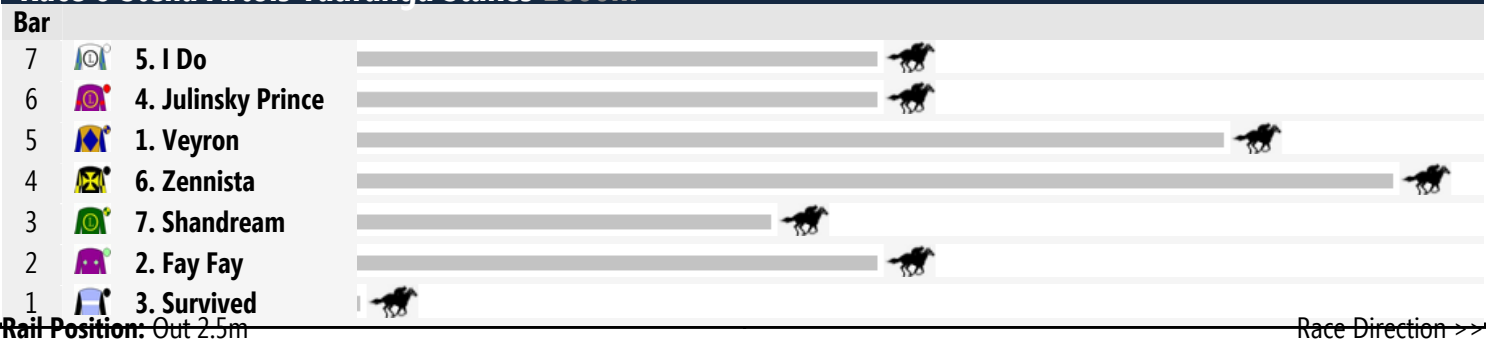

Tauranga Speedmaps

Saturday 15th November 2014

Race 1 Mills Reef Winery Mdn: Sorry, not enough data to create a speedmap.

Race 2 Orica (Bm75): Sorry, not enough data to create a speedmap.

Race 3 O'Connor Warren Insurance Hcp: Sorry, not enough data to create a speedmap.

Race 4 Koning Webster Lawyers (Bm85): Sorry, not enough data to create a speedmap.

Race 5 Sea Containers Nz Ltd Hcp: Sorry, not enough data to create a speedmap.

Race 6 Stella Artois Tauranga Stakes 1600m

Race 7 Pacific Coast Institute (Bm65): Sorry, not enough data to create a speedmap.

Race 8 Corson Dental (Bm65): Sorry, not enough data to create a speedmap.

Race 9 Gilmours Tauranga (Bm75): Sorry, not enough data to create a speedmap.

Produced by Punters.com.au

Punters.com.au is your ultimate racing website. Social networking, free form guides, odds comparison, betting deals, the latest news, photos and a revolutionary tipping system allowing punters to buy and sell their horse racing tips. Visit www.punters.com.au for more information.

Love it, hate it, can't live without it? We'd love to hear from you: support@punters.com.au

© 2014 Punters Paradise Pty Ltd. If you're reading this copywrite notice you're probably thinking of printing lots of copies. Go for it. You can even sell them at the gates if you want. Altering, changing or reproducing parts of this form guide is however strictly prohibited. While Punters.com.au takes all care in the preparation of information we accept no responsibility nor warrants the accuracy of the information displayed.

© 2014 Racing Information Services Australia Pty Ltd (RISA) (and other parties working with it). Racing materials, including fields, form and results are subject to copyright which is owned by RISA and other parties working with it.