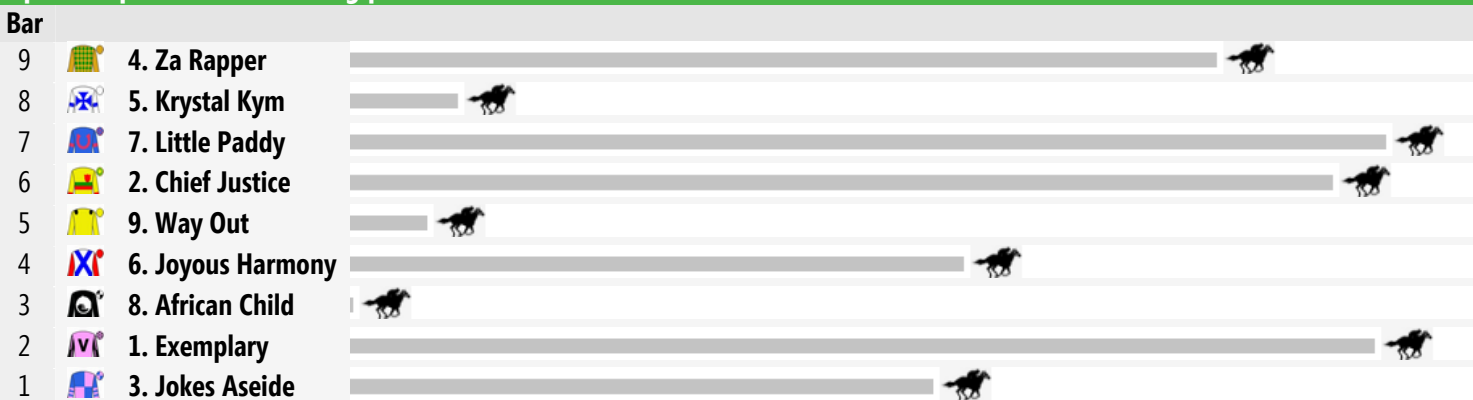

Race 5 CHARLTON TYRE SERVICE Class 1 Handicap 1100m

QLD: 07:30 pm

Prize $14,000. 1st $9,100. 2nd $2,800. 3rd $1,400. 4th $700.

Rail: True Entire Course.

Straight: 290m.

Circumference: 1759m.

For: No age restriction. Rating Based. Class 1. No sex restriction. Handicap.

NSW/VIC/TAS: 08:30 pm

NT: 07:00 pm

SA: 08:00 pm

WA: 05:30 pm

Horse	Jockey	Trainer	Last 10	Career	Prize	W%	P%	Bar	Wgt
1. Exemplary (NZ)	Brooke Stower (a1.5)	Shane K Iverson	32183465s3	9:1-1-3	$13,850	11%	56%	2	58
2. Chief Justice	Kenji Yoshida	Leena Weston	024s139352	11:1-2-2	$15,900	9%	45%	6	57.5
3. Jokes Aseide	Skye Bogenhuber	Lindsay Hatch	15452s089	8:1-1-0	$12,000	13%	25%	1	55.5
4. Za Rapper	Raymond Vigar (a2)	Michael Nolan	53545s6712	11:1-1-1	$18,900	9%	27%	9	55.5
5. Krystal Kym	Ron Goltz	Richie Stephenson	013s02495	8:1-1-1	$14,000	13%	38%	8	54
6. Joyous Harmony	Emma Ljung (a2)	Ben Currie	173507	6:1-0-1	$9,585	17%	33%	4	54
7. Little Paddy	Alannah Fancourt (a2)	Patrick Sexton	4279189535	11:1-2-1	$11,250	9%	36%	7	54
8. African Child	Melody O'Brien	James Curtain	6s40234250	20:1-2-4	$14,300	5%	35%	3	54
9. Way Out	Rhiannon Payne (a3)	Ron Macrae	712280622s	12:1-4-0	$11,950	8%	42%	5	54

Speedmap: Predicted settling positions after start

Rail Position: True Entire Course.

Race Direction >>