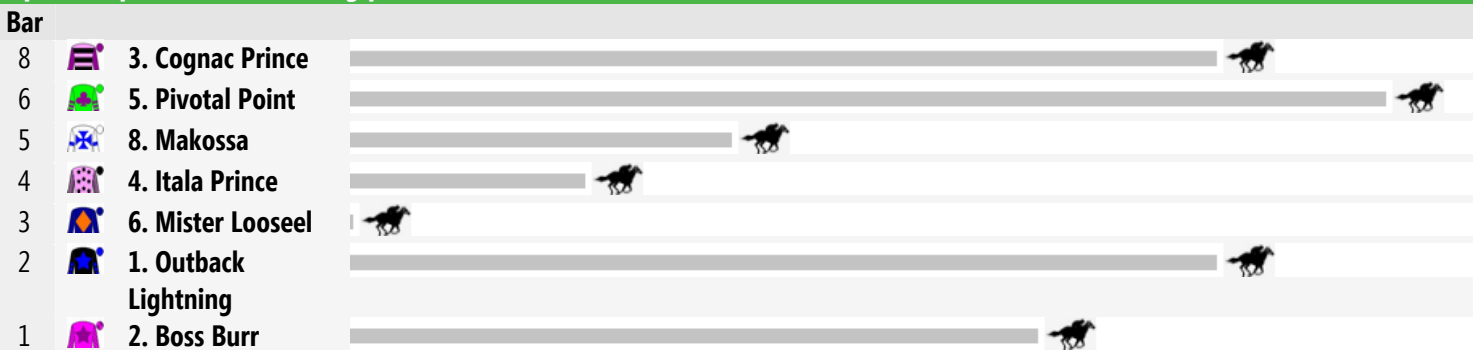

Race 3 TOOWOOMBA WEST SPECIAL SCHOOL Class 3 Plate 1200m

QLD: 06:17 pm

Prize $14,000. 1st $9,100. 2nd $2,800. 3rd $1,400. 4th $700.

Rail: True Entire Course.

Straight: 290m.

Circumference: 1759m.

For: No age restriction. QLD Avg Prizemoney All Starts. Class 3. No sex restriction. Set Weights.

NSW/VIC/TAS: 07:17 pm

NT: 05:47 pm

SA: 06:47 pm

WA: 04:17 pm

Horse	Jockey	Trainer	Last 10	Career	Prize	W%	P%	Bar	Wgt
1. Outback Lightning	Alannah Fancourt (a2)	Michael Nolan	14735s5446	20:3-2-2	$65,325	15%	35%	2	59
2. Boss Burr	Skye Bogenhuber	Tony Sears	2731s301	7:2-1-2	$21,800	29%	71%	1	57.5
3. Cognac Prince	Norifumi Yamada	John A P Smith	46s90899s1	16:2-0-0	$19,420	13%	13%	8	57.5
4. Itala Prince	Jason Hoopert	Bill Brown	9s86929364	74:2-5-9	$33,425	3%	22%	4	57.5
5. Pivotal Point	Emma Ljung (a2)	Kevin Kemp	841s1454s8	9:2-0-0	$14,700	22%	22%	6	57.5
6. Mister Looseel (NZ)		Shane Hamilton	78s50140s3	12:1-1-1	$11,085	8%	25%	3	56
7. Just a Rockstar	Melody O'Brien	Jim Bannon	6s09700583	36:2-2-5	$23,600	6%	25%		SCRATCHED
8. Makossa	Ron Goltz	Richie Stephenson	s81446s064	14:2-1-1	$27,675	14%	29%	5	55.5

Speedmap: Predicted settling positions after start

Rail Position: True Entire Course.

Race Direction >>