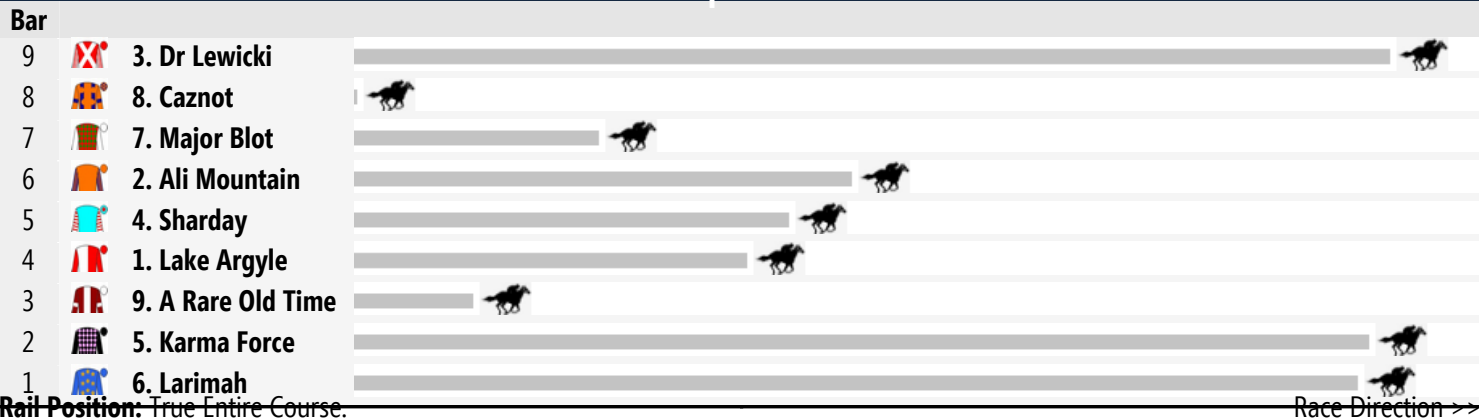

Race 4 DAWN OSBORNE FLORIST Class 1 Handicap 1100m