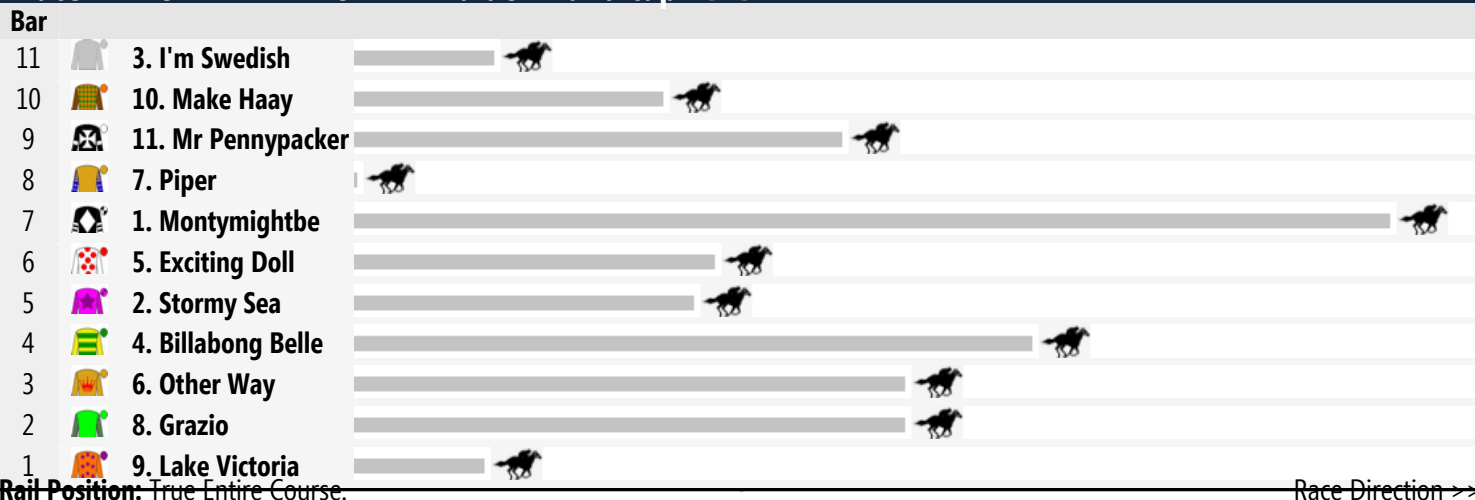

## Race 1 BROWN AND HURLEY Maiden Handicap 1625m