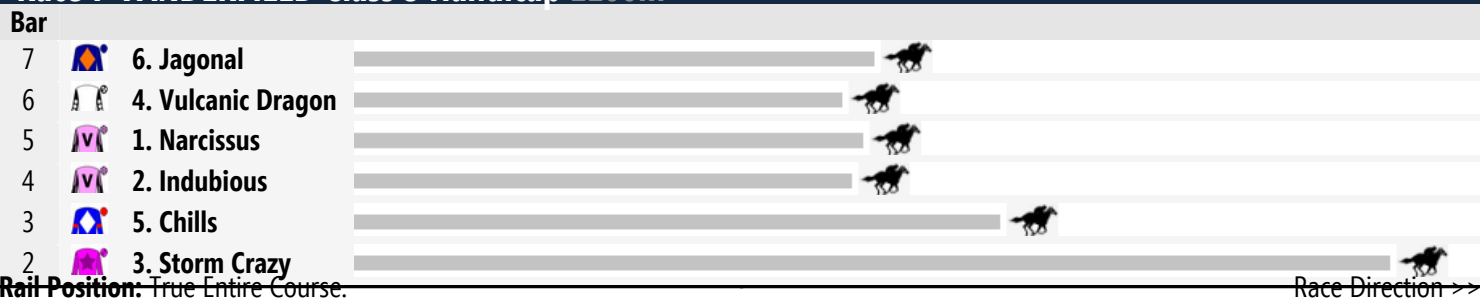

Race 7 VANDERFIELD Class 5 Handicap 1100m

Produced by Punters.com.au

Punters.com.au is your ultimate racing website. Social networking, free form guides, odds comparison, betting deals, the latest news, photos and a revolutionary tipping system allowing punters to buy and sell their horse racing tips. Visit www.punters.com.au for more information.

Love it, hate it, can't live without it? We'd love to hear from you: support@punters.com.au

© 2014 Punters Paradise Pty Ltd. If you're reading this copywrite notice you're probably thinking of printing lots of copies. Go for it. You can even sell them at the gates if you want. Altering, changing or reproducing parts of this form guide is however strictly prohibited. While Punters.com.au takes all care in the preparation of information we accept no responsibility nor warrants the accuracy of the information displayed.

© 2014 Racing Information Services Australia Pty Ltd (RISA) (and other parties working with it). Racing materials, including fields, form and results are subject to copyright which is owned by RISA and other parties working with it.

© 2014 Racing Queensland Limited (RQL) (and other parties working with it). QLD racing materials, including fields, form and results are subject to copyright which is owned by RQL and other parties working with it.