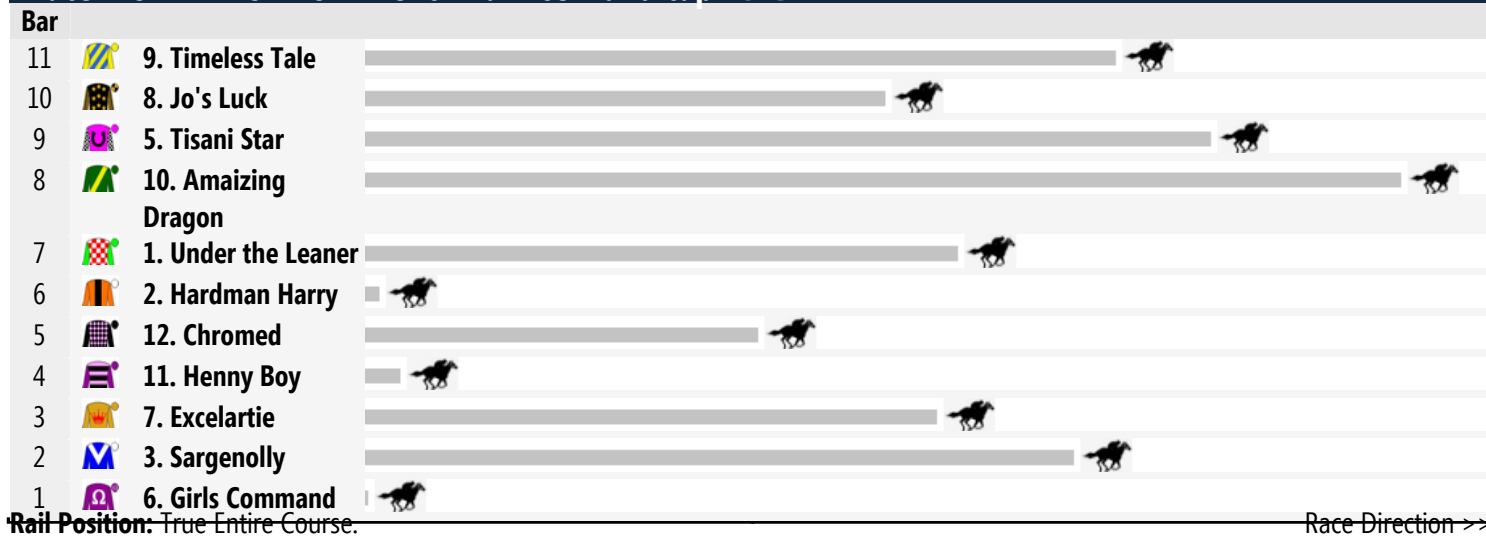

Race 2 CNK ELECTRICAL BenchMark 65 Handicap 1625m