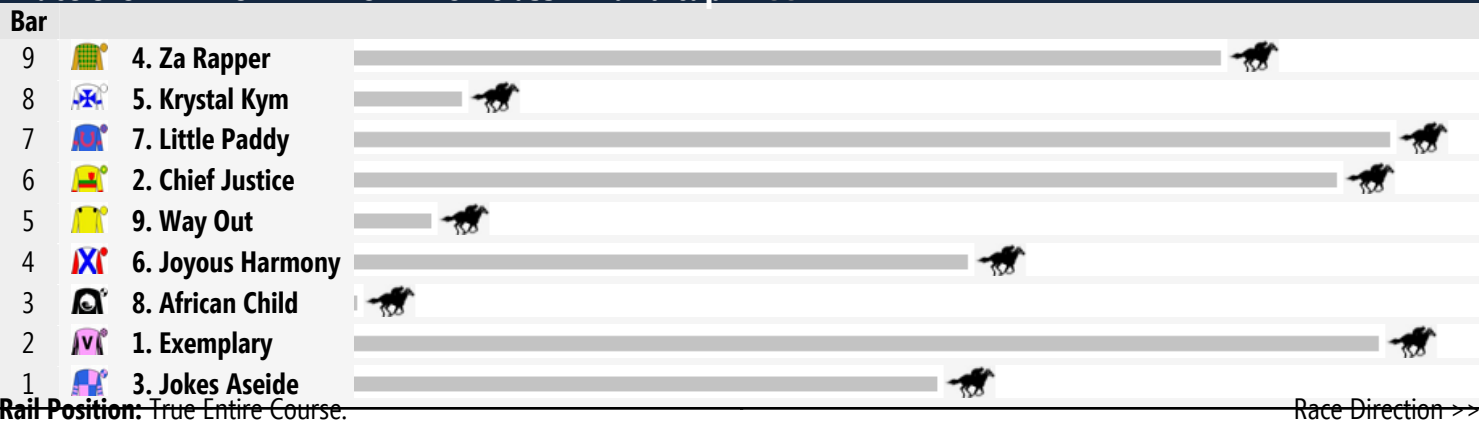

Race 5 CHARLTON TYRE SERVICE Class 1 Handicap 1100m