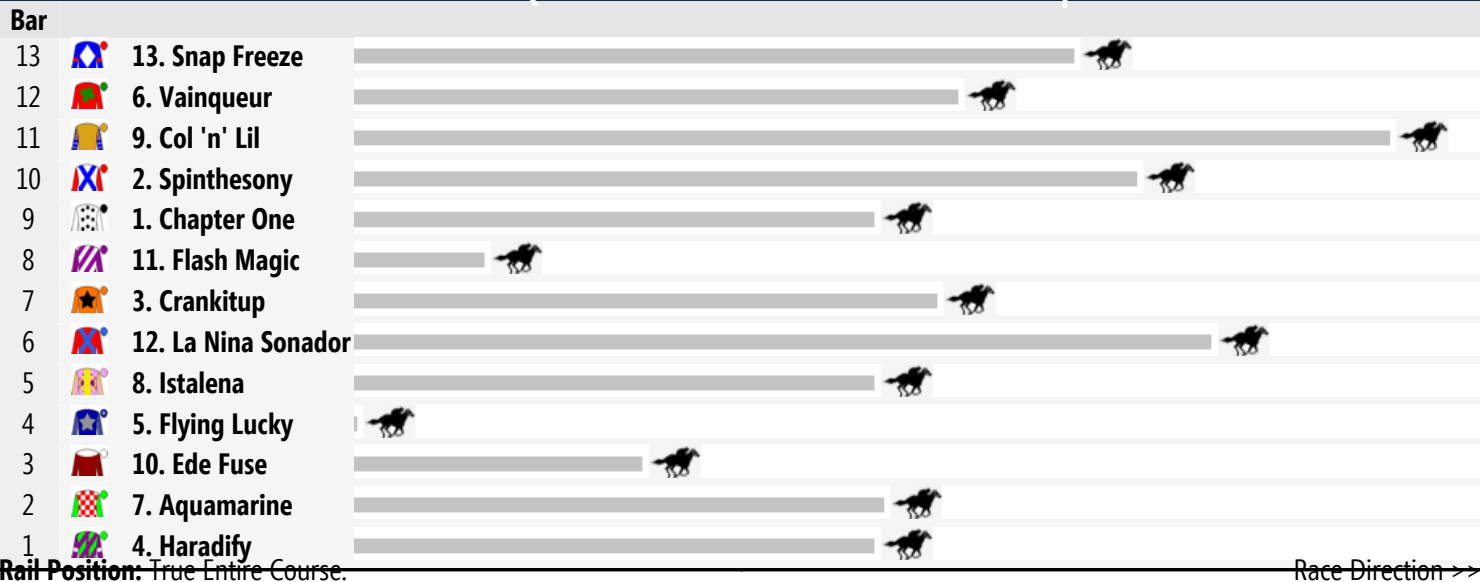

Race 6 PLATINUM INTERNATIONAL OTIS Three-Years-Old Maiden Handicap 1200m