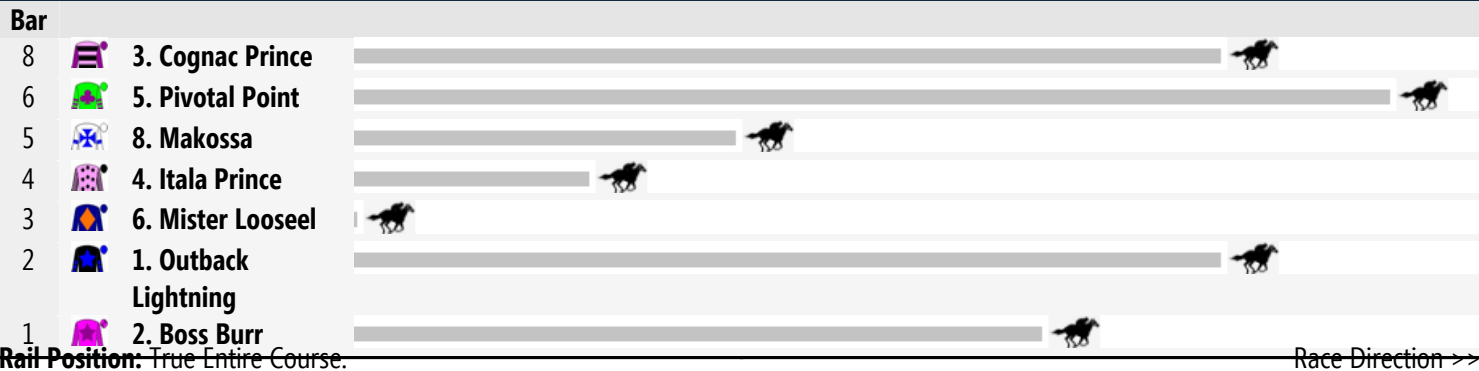

Race 3 TOWOOMBA WEST SPECIAL SCHOOL Class 3 Plate 1200m