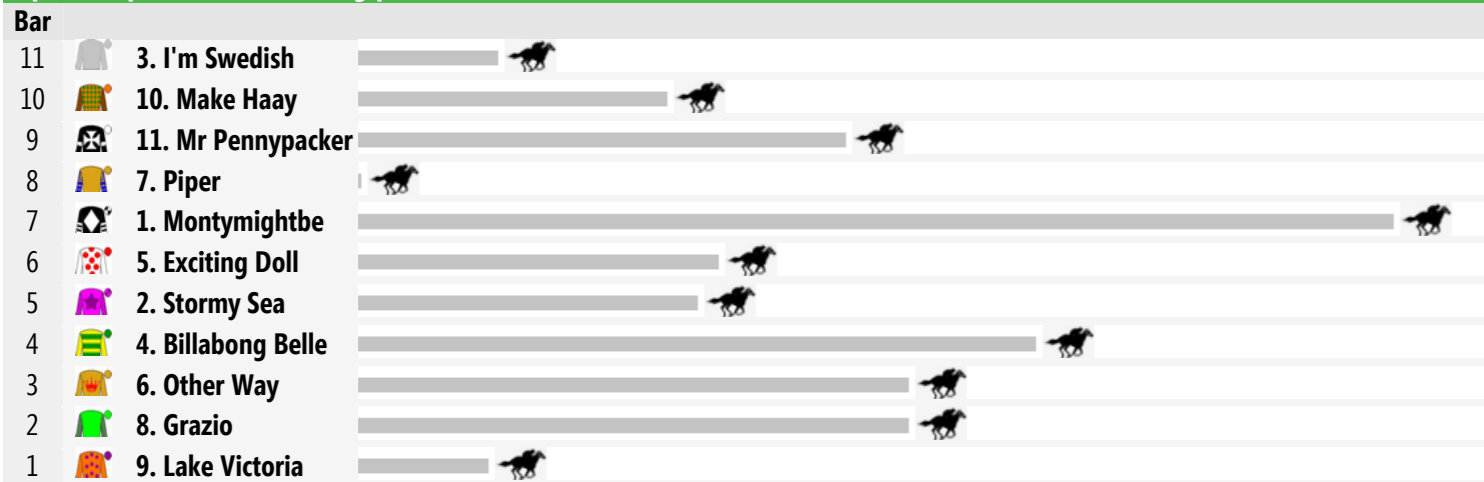

**Race 1 BROWN AND HURLEY Maiden Handicap 1625m**

QLD: 05:00 pm

**Prize** \$14,000. 1st \$9,100. 2nd \$2,800. 3rd \$1,400. 4th \$700.

**Rail:** True Entire Course.

**Straight:** 290m.

**Circumference:** 1759m.

**Speedmap: Predicted settling positions after start**

**Rail Position:** True Entire Course.

Race Direction >>

**5 CHILLS**

4 year old bay mare (female)

Sire Freeze Dam Penor

Breeder Richard Foster & Associates