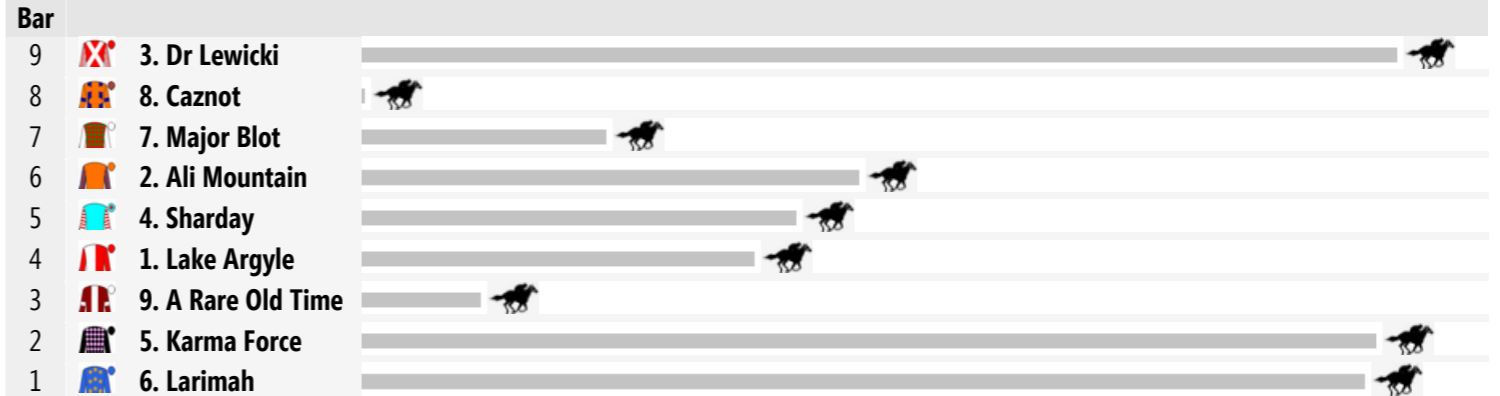

Race 4 DAWN OSBORNE FLORIST Class 1 Handicap 1100m

QLD: 06:55 pm

Prize $14,000. 1st $9,100. 2nd $2,800. 3rd $1,400. 4th $700.

NSW/VIC/TAS: 07:55 pm
NT: 06:25 pm
SA: 07:25 pm
WA: 04:55 pm

Rail: True Entire Course.

Straight: 290m.

Circumference: 1759m.

For: No age restriction. Rating Based. Class 1. No sex restriction. Handicap.

Horse	Jockey	Trainer	Last 10	Career	Prize	W%	P%	Bar	Wgt
1. Lake Argyle	Noriyuki Nishio (a2)	Steve Tregoea	4s126	4:1-1-0	$9,900	25%	50%	4	59
2. Ali Mountain	Luke Williams	Doug Duryea	132s962	6:1-2-1	$13,350	17%	67%	6	57.5
3. Dr Lewicki	Emma Ljung (a2)	Kevin Kemp	41222333s7	11:1-3-3	$20,100	9%	64%	9	56
4. Sharday	Alannah Fancourt (a2)	Darren Bell	1224325s22	20:1-6-3	$31,300	5%	50%	5	55.5
5. Karma Force	Tiffani Brooker (a3)	Graham Wilson	329671s247	26:1-8-4	$25,550	4%	50%	2	54
6. Larimah	Brooke Ainsworth (a3)	Laurie Richardson	7558s017s0	9:1-0-1	$9,850	11%	22%	1	54
7. Major Blot	Rhiannon Payne (a3)	Peter Moncrieff	54s6383596	19:1-0-2	$10,220	5%	16%	7	54
8. Caznot	Bradley Appo	Tony Webb	58883598s6	25:1-1-2	$10,250	4%	16%	8	54
9. A Rare Old Time	Jason Hoopert	Andrew Green	5s69075506	44:1-1-5	$17,200	2%	16%	3	54

Speedmap: Predicted settling positions after start

Rail Position: True Entire Course.

Race Direction >>