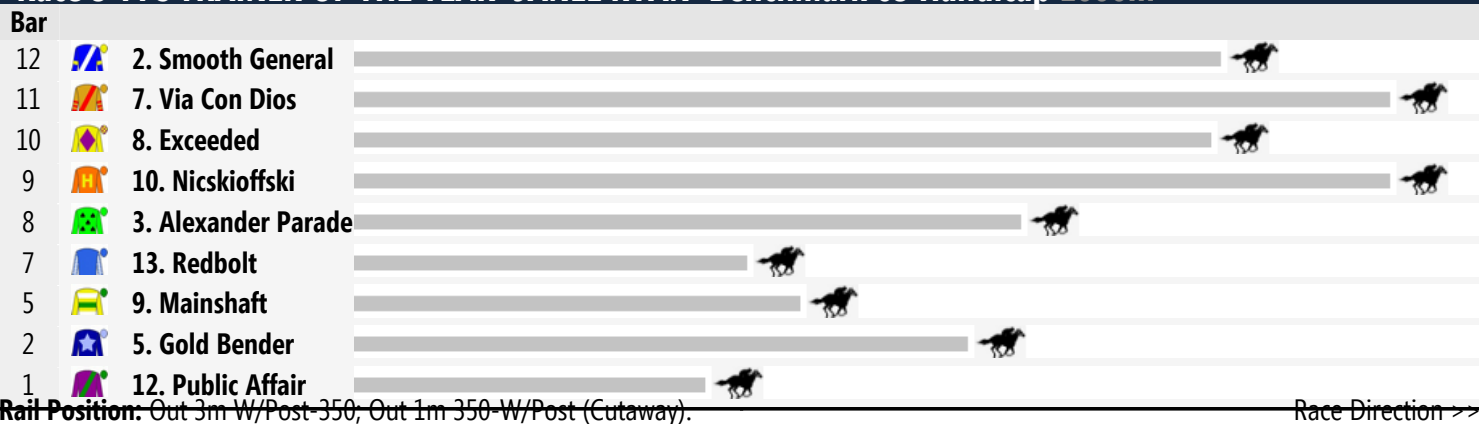

Townsville Speedmaps

Saturday 15th November 2014

Race 1 SKY RACING Maiden Handicap 1000m

Race 2 PARRY NQ QTIS Two-Years-Old Handicap: Sorry, not enough data to create a speedmap.

Race 3 A.L.B. DISTRIBUTORS Class 1 Handicap 1200m

Race 4 TTC HORSE OF THE YEAR 'GREEN ANCHOR' OTIS Three-Years-Old Handicap 1200m

Race 5 TTC TRAINER OF THE YEAR 'JANEL RYAN' BenchMark 65 Handicap 1000m

Race 6 TTC JOCKEY OF THE YEAR 'SONJA WISEMAN' OPEN Handicap 1300m

Race 7 TOWNSVILLE RSL Class 2 Handicap 1400m

Bar

Rail Position: Out 3m W/Post-350; Out 1m 350-W/Post (Cutaway).

Race Direction >>>

Produced by Punters.com.au

Punters.com.au is your ultimate racing website. Social networking, free form guides, odds comparison, betting deals, the latest news, photos and a revolutionary tipping system allowing punters to buy and sell their horse racing tips. Visit www.punters.com.au for more information.