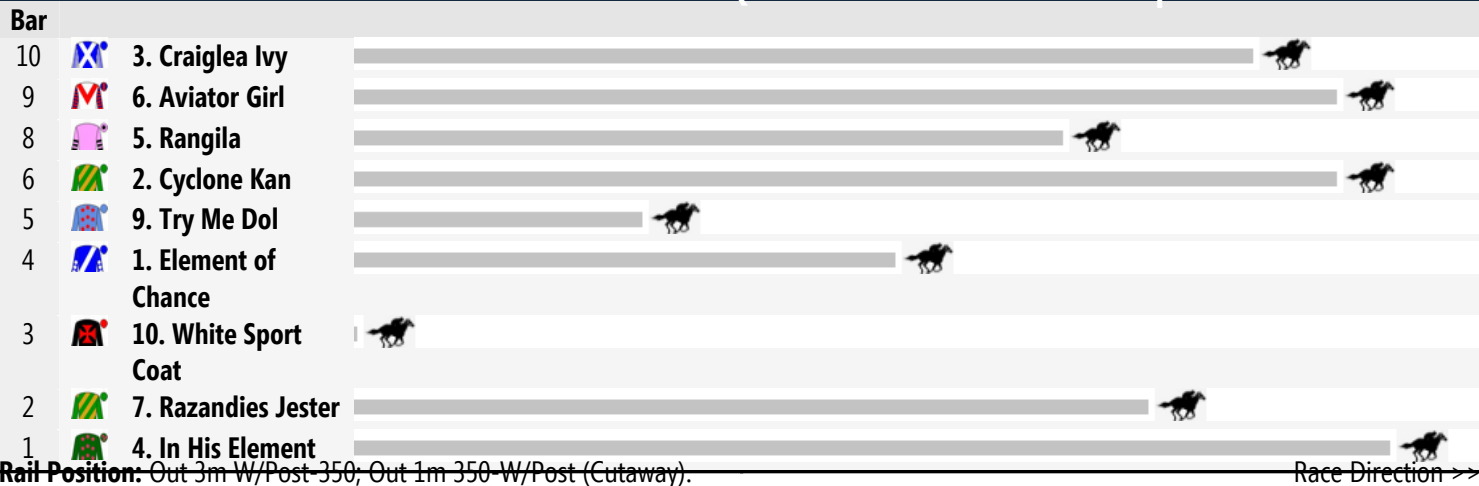

Townsville Speedmaps

Saturday 15th November 2014

Race 1 SKY RACING Maiden Handicap 1000m

Race 2 PARRY NQ QTIS Two-Years-Old Handicap: Sorry, not enough data to create a speedmap.

Race 3 A.L.B. DISTRIBUTORS Class 1 Handicap 1200m

Race 4 TTC HORSE OF THE YEAR 'GREEN ANCHOR' OTIS Three-Years-Old Handicap 1200m

Race 5 TTC TRAINER OF THE YEAR 'JANEL RYAN' BenchMark 65 Handicap 1000m

Race 6 TTC JOCKEY OF THE YEAR 'SONJA WISEMAN' OPEN Handicap 1300m

Race 7 TOWNSVILLE RSL Class 2 Handicap 1400m

Bar

Rail Position: Out 3m W/Post-350; Out 1m 350-W/Post (Cutaway).

Race Direction >>>

Produced by Punters.com.au

Punters.com.au is your ultimate racing website. Social networking, free form guides, odds comparison, betting deals, the latest news, photos and a revolutionary tipping system allowing punters to buy and sell their horse racing tips. Visit www.punters.com.au for more information.