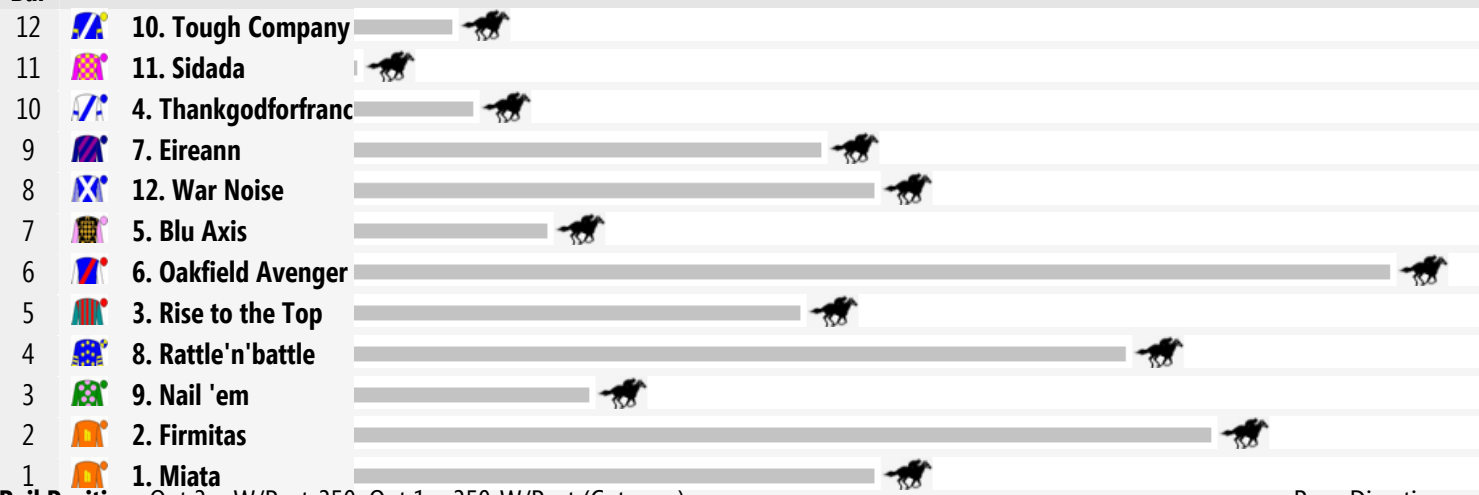

Race 4 TTC HORSE OF THE YEAR 'GREEN ANCHOR' OTIS Three-Years-Old Handicap 1200m

Race 5 TTC TRAINER OF THE YEAR 'JANEL RYAN' BenchMark 65 Handicap 1000m

Race 6 TTC JOCKEY OF THE YEAR 'SONJA WISEMAN' OPEN Handicap 1300m

Race 7 TOWNSVILLE RSL Class 2 Handicap 1400m

Bar

Rail Position: Out 3m W/Post-350; Out 1m 350-W/Post (Cutaway).

Race Direction >>>

Produced by Punters.com.au

Punters.com.au is your ultimate racing website. Social networking, free form guides, odds comparison, betting deals, the latest news, photos and a revolutionary tipping system allowing punters to buy and sell their horse racing tips. Visit www.punters.com.au for more information.