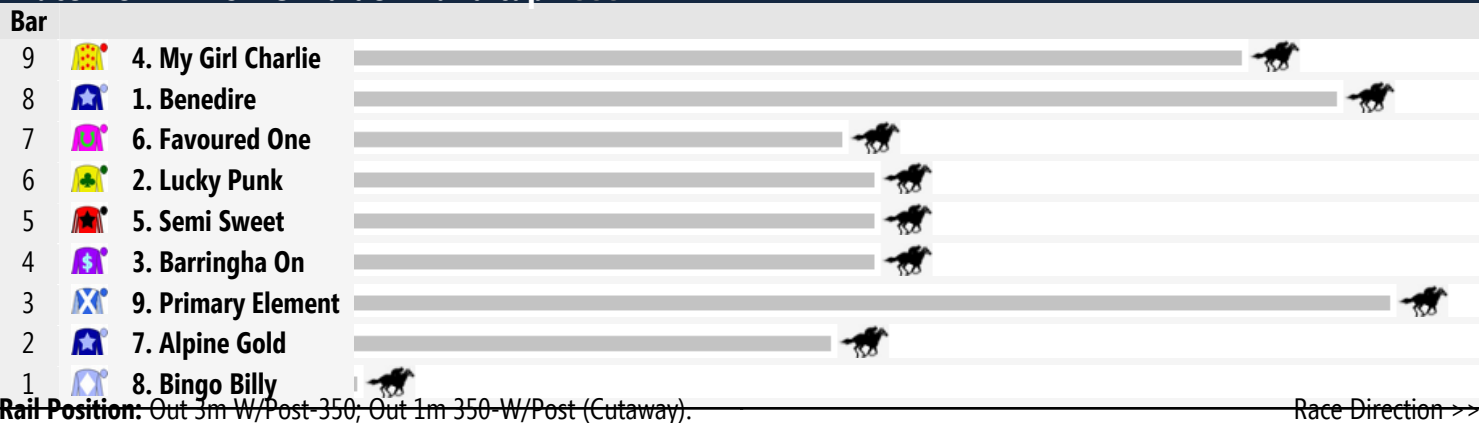

Townsville Speedmaps

Saturday 15th November 2014

Race 1 SKY RACING Maiden Handicap 1000m

Race 2 PARRY NQ QTIS Two-Years-Old Handicap: Sorry, not enough data to create a speedmap.

Race 3 A.L.B. DISTRIBUTORS Class 1 Handicap 1200m

Race 4 TTC HORSE OF THE YEAR 'GREEN ANCHOR' OTIS Three-Years-Old Handicap 1200m

Race 5 TTC TRAINER OF THE YEAR 'JANEL RYAN' BenchMark 65 Handicap 1000m

Race 6 TTC JOCKEY OF THE YEAR 'SONJA WISEMAN' OPEN Handicap 1300m

Race 7 TOWNSVILLE RSL Class 2 Handicap 1400m

Bar

Rail Position: Out 3m W/Post-350; Out 1m 350-W/Post (Cutaway).

Race Direction >>>

Produced by Punters.com.au

Punters.com.au is your ultimate racing website. Social networking, free form guides, odds comparison, betting deals, the latest news, photos and a revolutionary tipping system allowing punters to buy and sell their horse racing tips. Visit www.punters.com.au for more information.