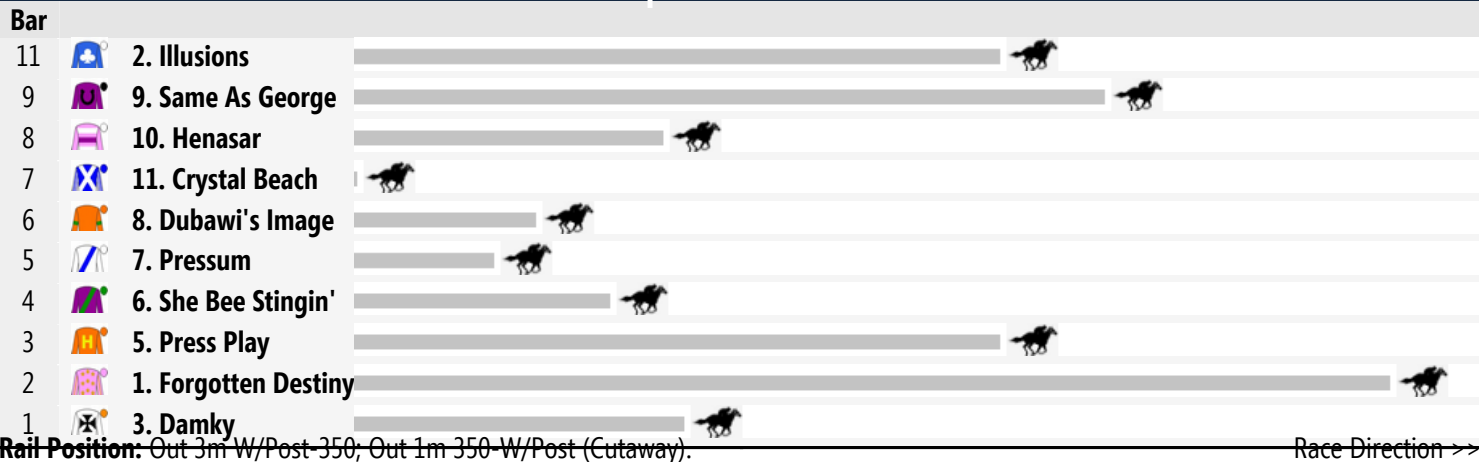

Townsville Speedmaps

Saturday 15th November 2014

Race 1 SKY RACING Maiden Handicap 1000m

Race 2 PARRY NQ QTIS Two-Years-Old Handicap: Sorry, not enough data to create a speedmap.

Race 3 A.L.B. DISTRIBUTORS Class 1 Handicap 1200m

Race 4 TTC HORSE OF THE YEAR 'GREEN ANCHOR' OTIS Three-Years-Old Handicap 1200m

Race 5 TTC TRAINER OF THE YEAR 'JANEL RYAN' BenchMark 65 Handicap 1000m

Race 6 TTC JOCKEY OF THE YEAR 'SONJA WISEMAN' OPEN Handicap 1300m

Race 7 TOWNSVILLE RSL Class 2 Handicap 1400m

Bar

Rail Position: Out 3m W/Post-350; Out 1m 350-W/Post (Cutaway).

Race Direction >>>

Produced by Punters.com.au

Punters.com.au is your ultimate racing website. Social networking, free form guides, odds comparison, betting deals, the latest news, photos and a revolutionary tipping system allowing punters to buy and sell their horse racing tips. Visit www.punters.com.au for more information.