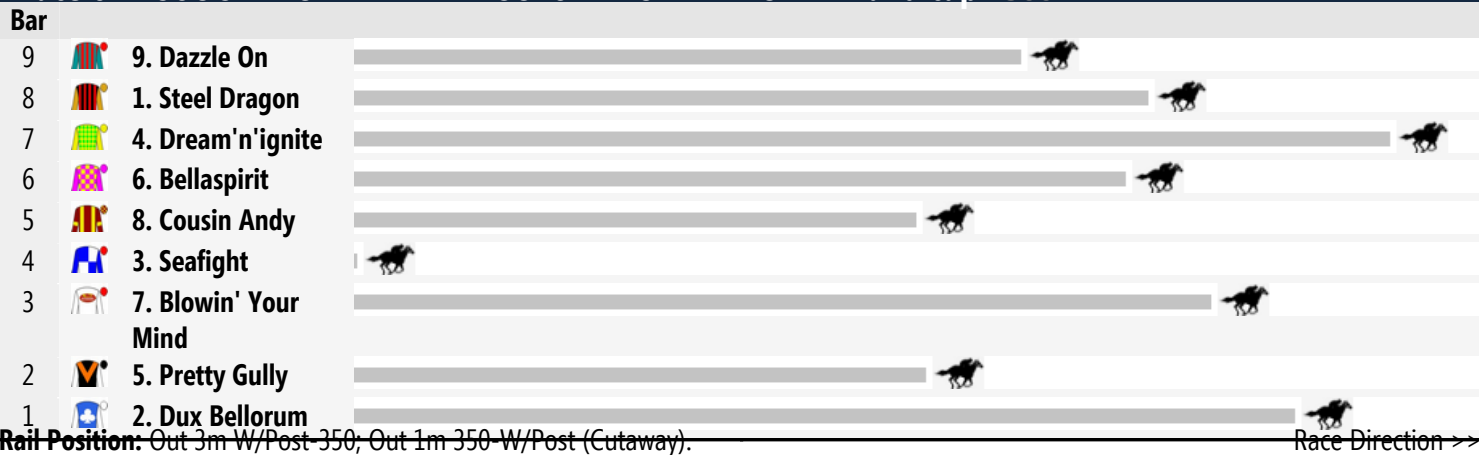

Townsville Speedmaps

Saturday 15th November 2014

Race 1 SKY RACING Maiden Handicap 1000m

Race 2 PARRY NQ QTIS Two-Years-Old Handicap: Sorry, not enough data to create a speedmap.

Race 3 A.L.B. DISTRIBUTORS Class 1 Handicap 1200m

Race 4 TTC HORSE OF THE YEAR 'GREEN ANCHOR' OTIS Three-Years-Old Handicap 1200m

Race 5 TTC TRAINER OF THE YEAR 'JANEL RYAN' BenchMark 65 Handicap 1000m

Race 6 TTC JOCKEY OF THE YEAR 'SONJA WISEMAN' OPEN Handicap 1300m

Race 7 TOWNSVILLE RSL Class 2 Handicap 1400m

Bar

Rail Position: Out 3m W/Post-350; Out 1m 350-W/Post (Cutaway).

Race Direction >>>

Produced by Punters.com.au

Punters.com.au is your ultimate racing website. Social networking, free form guides, odds comparison, betting deals, the latest news, photos and a revolutionary tipping system allowing punters to buy and sell their horse racing tips. Visit www.punters.com.au for more information.