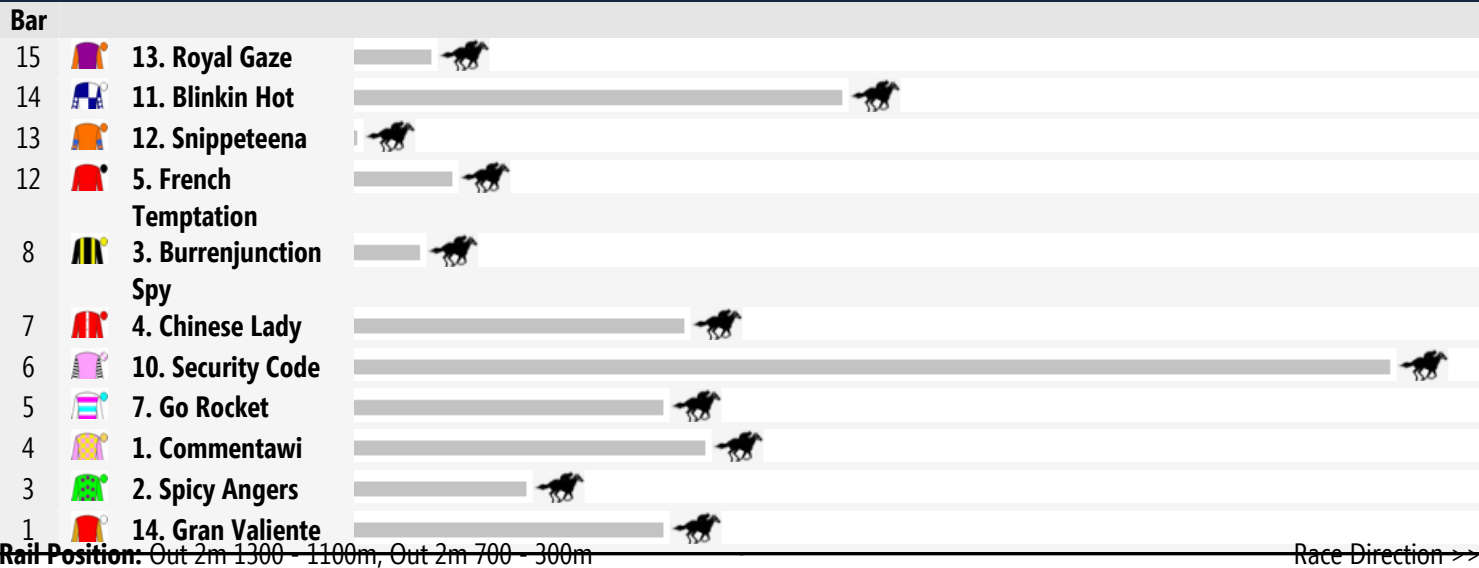

Race 5 WWW.NAUTICALPOOLS.COM.AU CLASS 2 PLATE 1100m