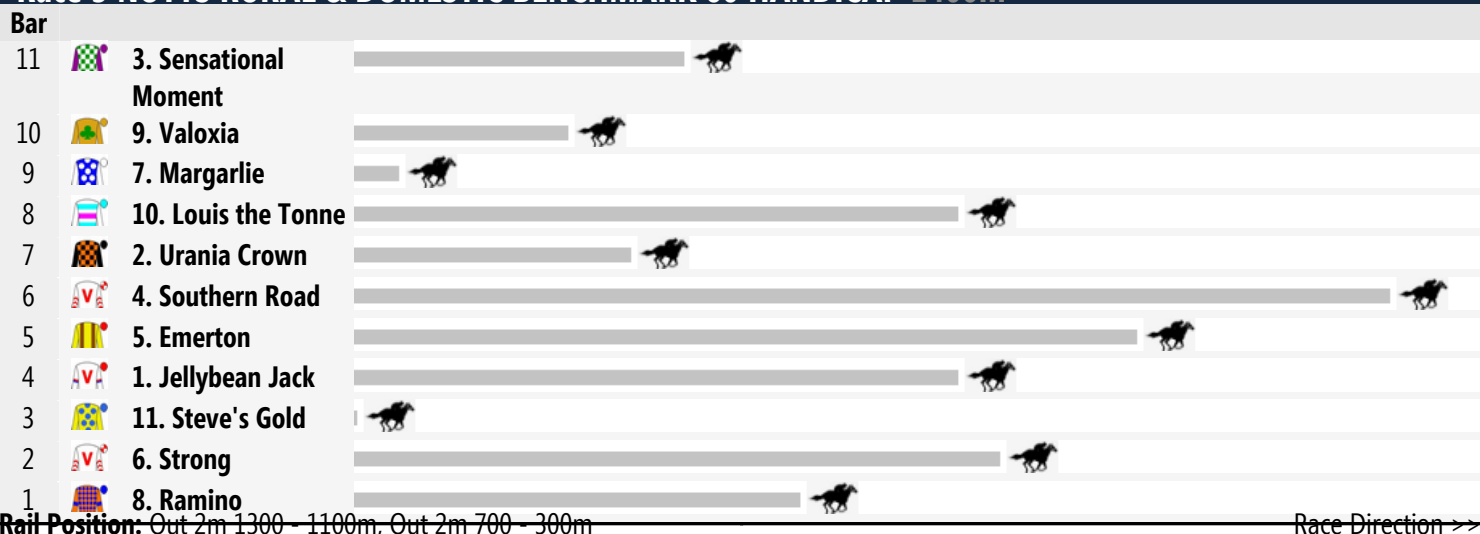

Wellington Speedmaps

Saturday 15th November 2014

Race 1 QUAINS LIQUOR STORE 2YO & 3YO MAIDEN PLATE 900m

Race 2 BOXING DAY RACES @ WELLINGTON CLASS 1 HANDICAP (SCALED +0.5KG) 900m

Race 3 NOTTS RURAL & DOMESTIC BENCHMARK 60 HANDICAP 1400m

Race 4 WELLINGTON BOOT 29TH MARCH MAIDEN PLATE 1100m

Race 5 WWW.NAUTICALPOOLS.COM.AU CLASS 2 PLATE 1100m

Race 6 KITCH'S HARDWARE CLASS 1 & MAIDEN PLATE 1700m

Produced by Punters.com.au

Punters.com.au is your ultimate racing website. Social networking, free form guides, odds comparison, betting deals, the latest news, photos and a revolutionary tipping system allowing punters to buy and sell their horse racing tips. Visit www.punters.com.au for more information.