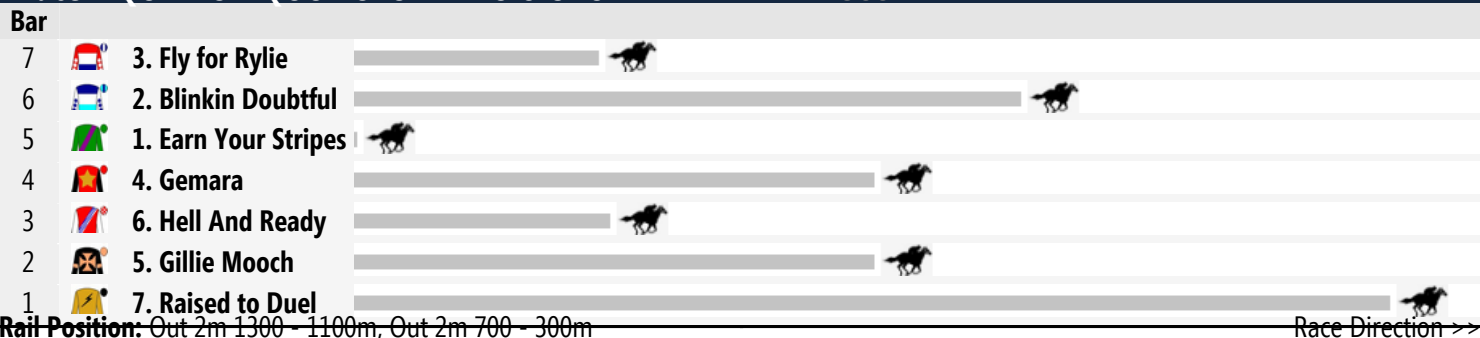

Wellington Speedmaps

Saturday 15th November 2014

Race 1 QUAINS LIQUOR STORE 2YO & 3YO MAIDEN PLATE 900m

Race 2 BOXING DAY RACES @ WELLINGTON CLASS 1 HANDICAP (SCALED +0.5KG) 900m

Race 3 NOTTS RURAL & DOMESTIC BENCHMARK 60 HANDICAP 1400m

Race 4 WELLINGTON BOOT 29TH MARCH MAIDEN PLATE 1100m

Race 5 WWW.NAUTICALPOOLS.COM.AU CLASS 2 PLATE 1100m

Race 6 KITCH'S HARDWARE CLASS 1 & MAIDEN PLATE 1700m

Produced by Punters.com.au

Punters.com.au is your ultimate racing website. Social networking, free form guides, odds comparison, betting deals, the latest news, photos and a revolutionary tipping system allowing punters to buy and sell their horse racing tips. Visit www.punters.com.au for more information.