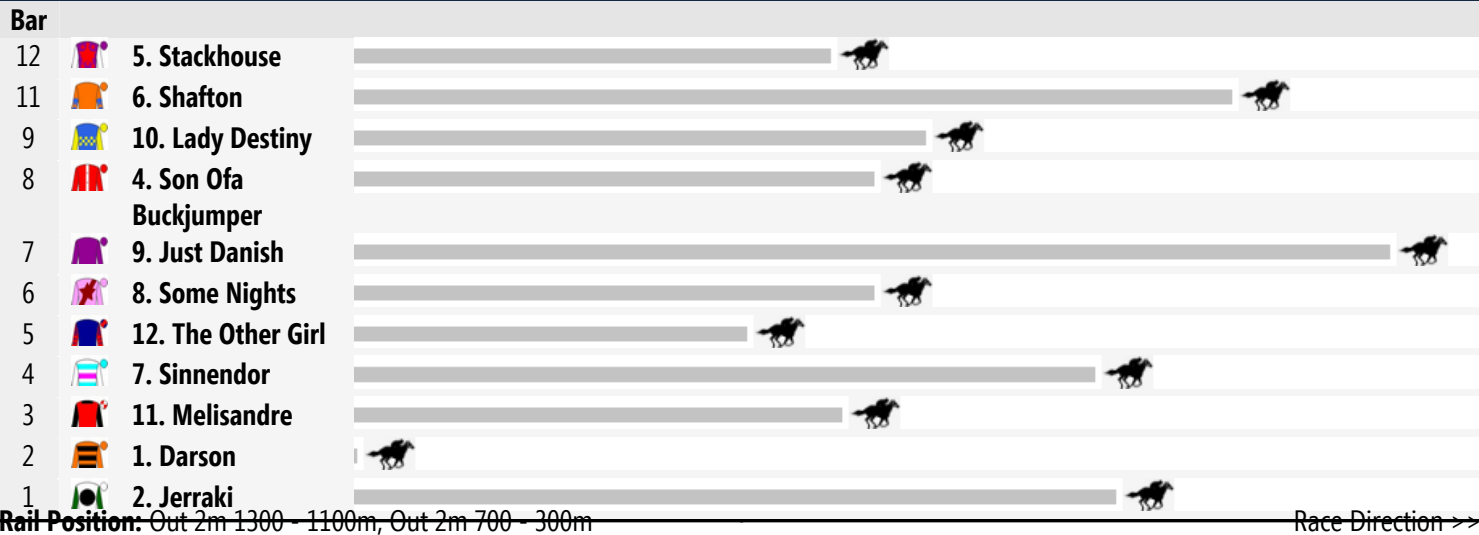

Wellington Speedmaps

Saturday 15th November 2014

Race 1 QUAINS LIQUOR STORE 2YO & 3YO MAIDEN PLATE 900m

Race 2 BOXING DAY RACES @ WELLINGTON CLASS 1 HANDICAP (SCALED +0.5KG) 900m

Race 3 NOTTS RURAL & DOMESTIC BENCHMARK 60 HANDICAP 1400m

Race 4 WELLINGTON BOOT 29TH MARCH MAIDEN PLATE 1100m

Race 5 WWW.NAUTICALPOOLS.COM.AU CLASS 2 PLATE 1100m

Race 6 KITCH'S HARDWARE CLASS 1 & MAIDEN PLATE 1700m

Produced by Punters.com.au

Punters.com.au is your ultimate racing website. Social networking, free form guides, odds comparison, betting deals, the latest news, photos and a revolutionary tipping system allowing punters to buy and sell their horse racing tips. Visit www.punters.com.au for more information.