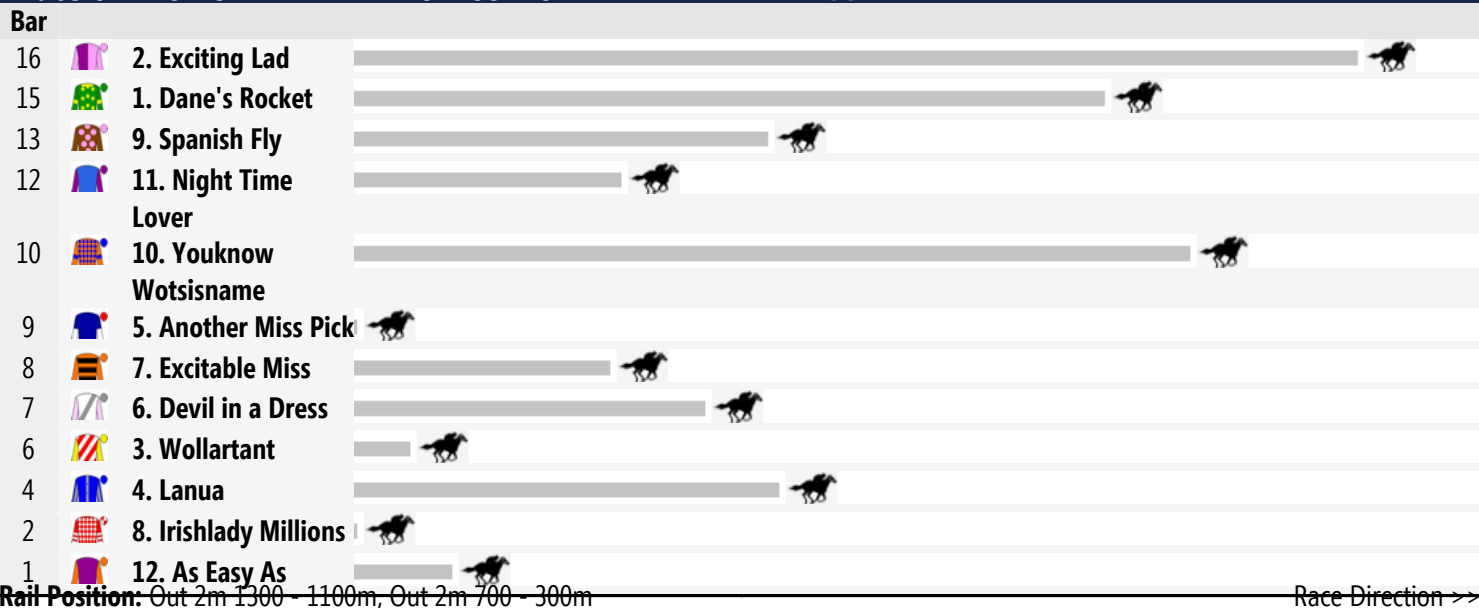

Wellington Speedmaps

Saturday 15th November 2014

Race 1 QUAINS LIQUOR STORE 2YO & 3YO MAIDEN PLATE 900m

Race 2 BOXING DAY RACES @ WELLINGTON CLASS 1 HANDICAP (SCALED +0.5KG) 900m

Race 3 NOTTS RURAL & DOMESTIC BENCHMARK 60 HANDICAP 1400m

Race 4 WELLINGTON BOOT 29TH MARCH MAIDEN PLATE 1100m

Race 5 WWW.NAUTICALPOOLS.COM.AU CLASS 2 PLATE 1100m

Race 6 KITCH'S HARDWARE CLASS 1 & MAIDEN PLATE 1700m

Produced by Punters.com.au

Punters.com.au is your ultimate racing website. Social networking, free form guides, odds comparison, betting deals, the latest news, photos and a revolutionary tipping system allowing punters to buy and sell their horse racing tips. Visit www.punters.com.au for more information.