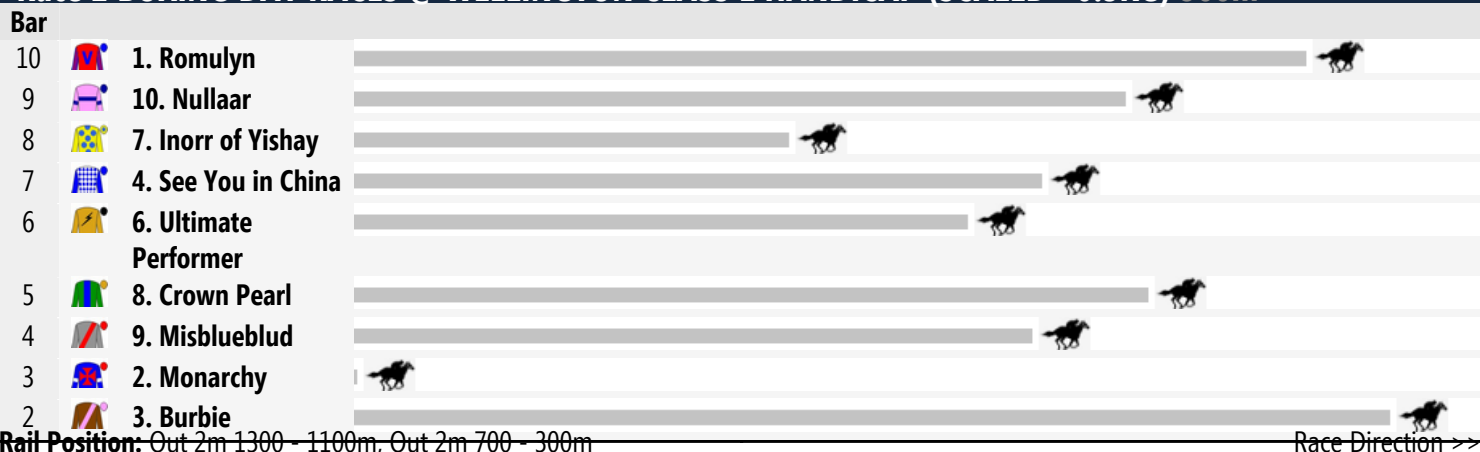

Wellington Speedmaps

Saturday 15th November 2014

Race 1 QUAINS LIQUOR STORE 2YO & 3YO MAIDEN PLATE 900m

Race 2 BOXING DAY RACES @ WELLINGTON CLASS 1 HANDICAP (SCALED +0.5KG) 900m

Race 3 NOTTS RURAL & DOMESTIC BENCHMARK 60 HANDICAP 1400m

Race 4 WELLINGTON BOOT 29TH MARCH MAIDEN PLATE 1100m

Race 5 WWW.NAUTICALPOOLS.COM.AU CLASS 2 PLATE 1100m

Race 6 KITCH'S HARDWARE CLASS 1 & MAIDEN PLATE 1700m

Produced by Punters.com.au

Punters.com.au is your ultimate racing website. Social networking, free form guides, odds comparison, betting deals, the latest news, photos and a revolutionary tipping system allowing punters to buy and sell their horse racing tips. Visit www.punters.com.au for more information.