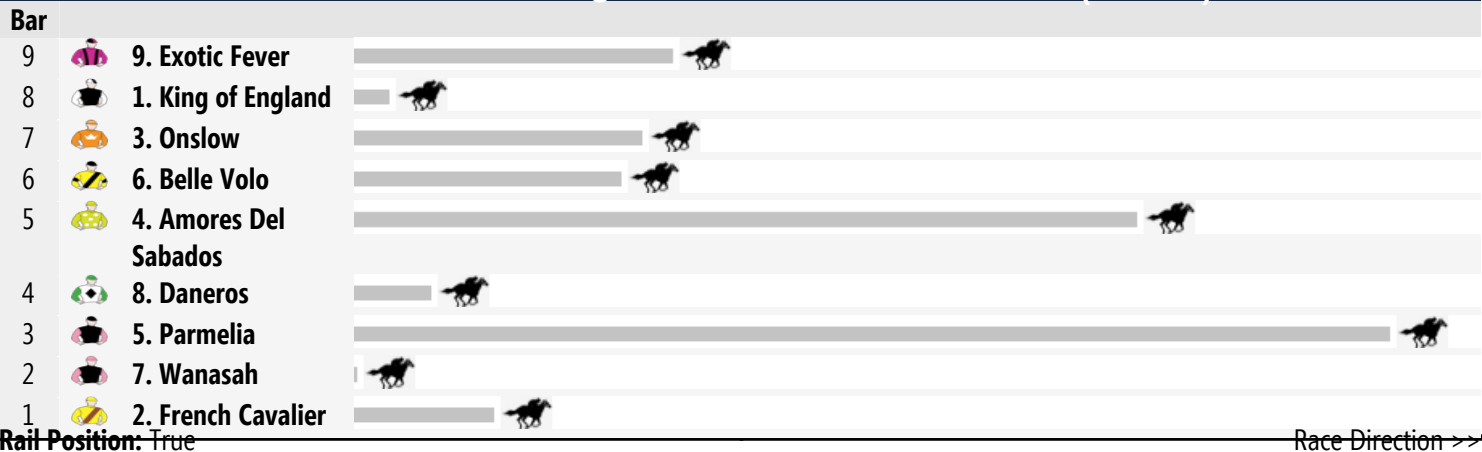

Race 4 FIRST SO YOU THINK YEARLINGS @ 2015 SALES CLASS 1 HANDICAP (-0.5KGS) 1400m