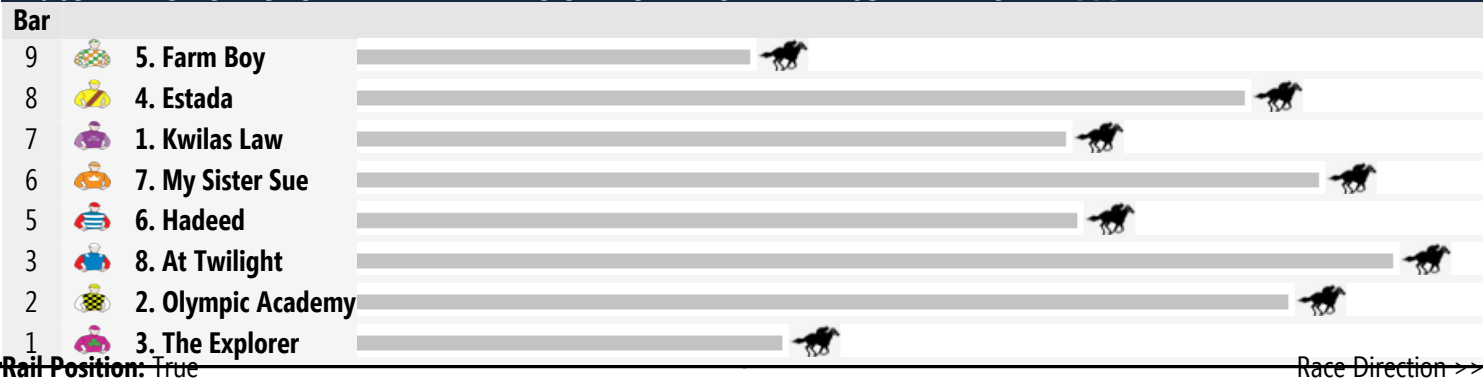

# Scone Speedmaps

Monday 24th November 2014

Race 1 YOUR SONG @ WIDDEN 2YO HANDICAP: Sorry, not enough data to create a speedmap.

## Race 3 PRYDE'S EASIFEED MAIDEN PLATE 1300m