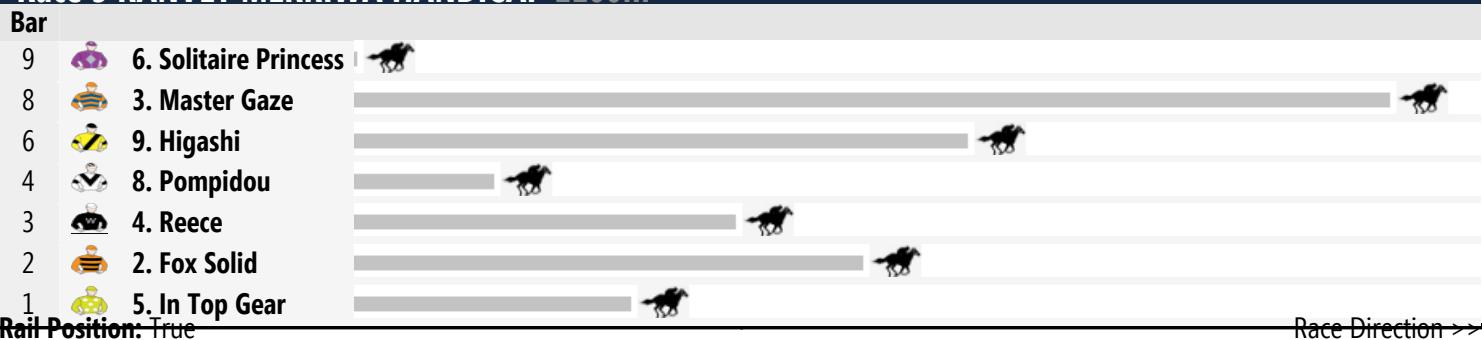

Race 5 RANVET MERRIWA HANDICAP 1100m