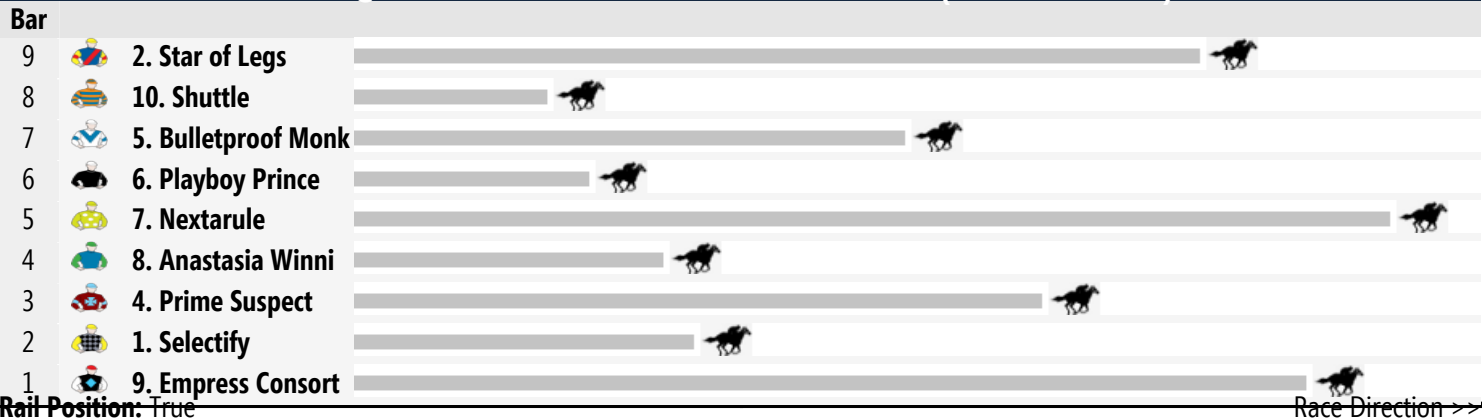

Race 7 HINCHINBROOK @ YARRAMAN PARK CLASS 2 HANDICAP (SCALED -0.5KG) 1100m