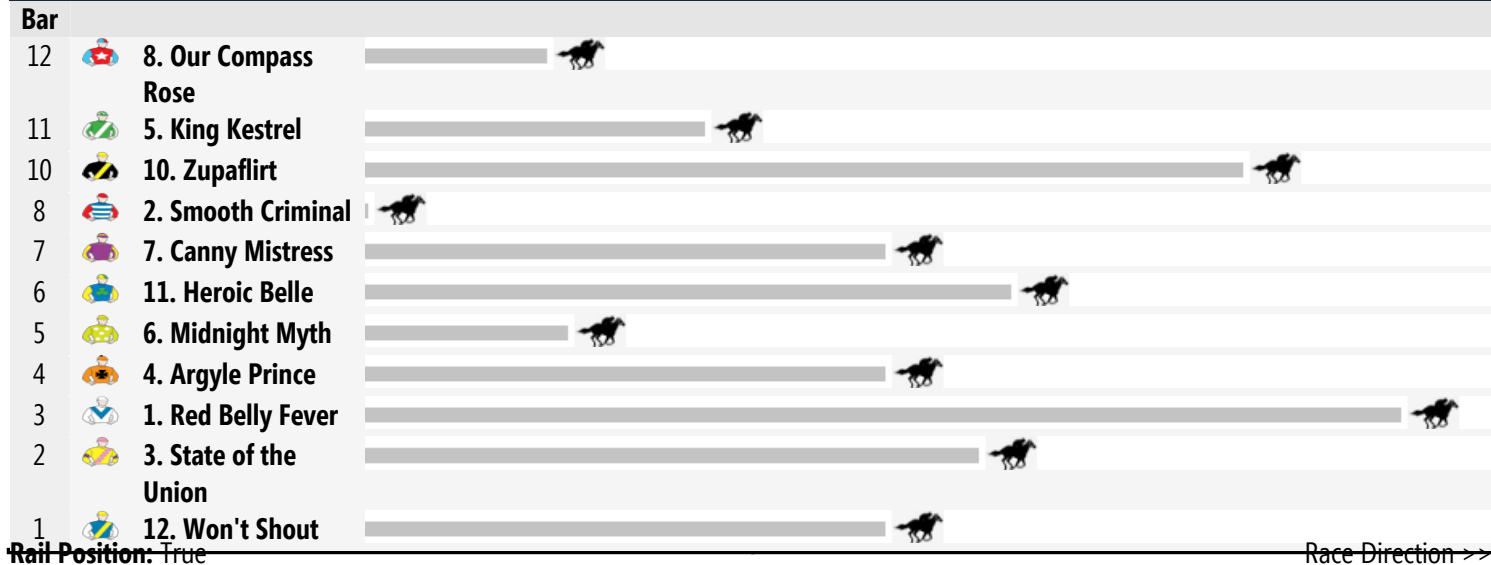

# Scone Speedmaps

Monday 24th November 2014

Race 1 YOUR SONG @ WIDDEN 2YO HANDICAP: Sorry, not enough data to create a speedmap.

## Race 2 FIRST SEPOYS AT NEXT YEAR'S SALES BENCHMARK 65 HANDICAP 1600m

## Race 3 PRYDE'S EASIFEED MAIDEN PLATE 1300m