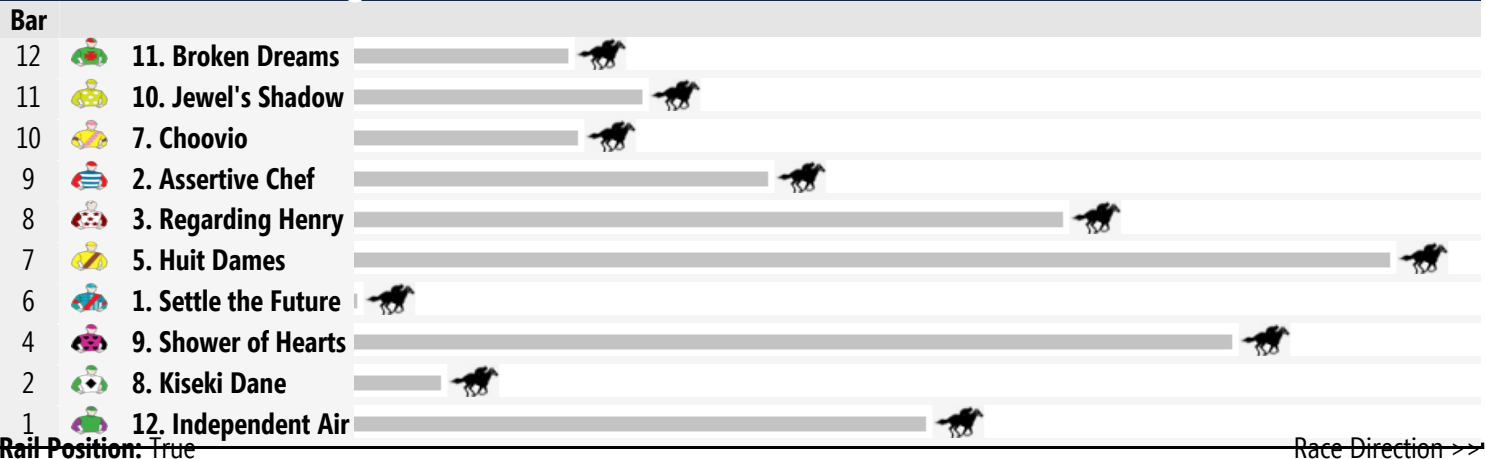

Race 8 DREAM AHEAD @ EMIRATES PARK BENCHMARK 54 HANDICAP 1300m

Produced by Punters.com.au

Punters.com.au is your ultimate racing website. Social networking, free form guides, odds comparison, betting deals, the latest news, photos and a revolutionary tipping system allowing punters to buy and sell their horse racing tips. Visit www.punters.com.au for more information.

Love it, hate it, can't live without it? We'd love to hear from you: support@punters.com.au

© 2014 Punters Paradise Pty Ltd. If you're reading this copywrite notice you're probably thinking of printing lots of copies. Go for it. You can even sell them at the gates if you want. Altering, changing or reproducing parts of this form guide is however strictly prohibited. While Punters.com.au takes all care in the preparation of information we accept no responsibility nor warrants the accuracy of the information displayed.

© 2014 Racing Information Services Australia Pty Ltd (RISA) (and other parties working with it). Racing materials, including fields, form and results are subject to copyright which is owned by RISA and other parties working with it.

© 2014 Racing NSW (RNSW) (and other parties working with it). NSW racing materials, including fields, form and results are subject to copyright which is owned by RNSW and other parties working with it.