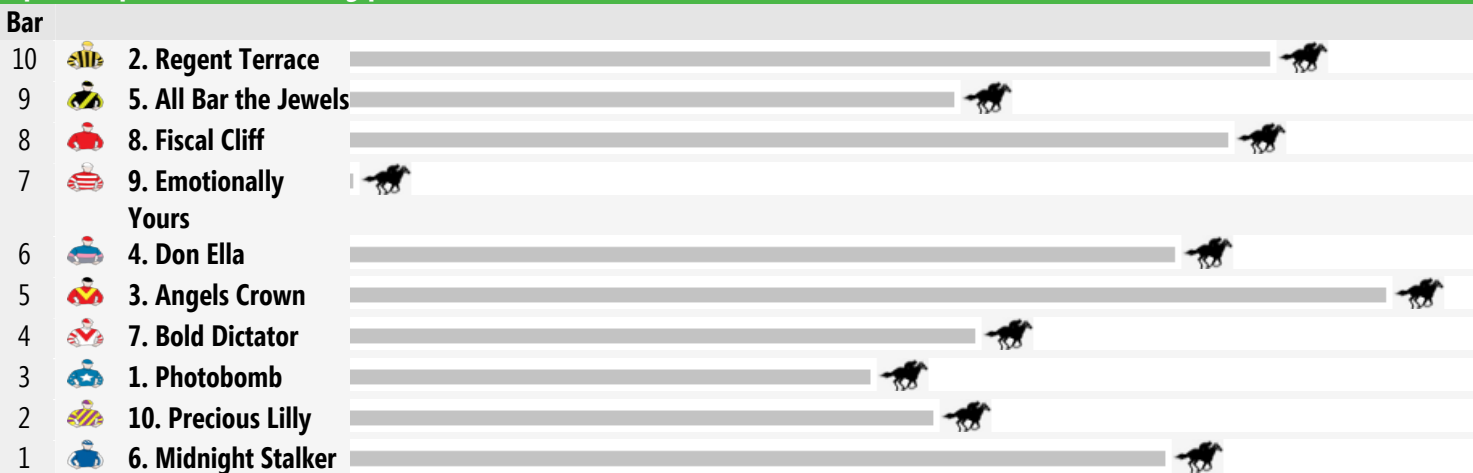

NSW/VIC/TAS: 05:29 pm

NT: 03:59 pm

SA: 04:59 pm

WA: 02:29 pm

Horse	Jockey	Trainer	Last 10	Career	Prize	W%	P%	Bar	Wgt
1. Photobomb	Taylor Williams (a3)	Louise Murphy	s1s6	2:1-0-0	\$8,475	50%	50%	3	59
2. Regent Terrace	Beau Appo (a1.5)	Darryl Gardiner	56233681	8:1-1-2	\$17,205	13%	50%	10	58
3. Angels Crown	Shane McGovern	Laurie Clem	2550s67710	18:2-3-2	\$32,220	11%	39%	5	57
4. Don Ella (NZ)	Bobby El-Issa	Geoffrey Elliott	5s7310s971	14:2-1-1	\$19,950	14%	29%	6	57
5. All Bar the Jewels	Ms Tracy O'Hara	Clinton Thompson	0s014	4:1-0-0	\$6,700	25%	25%	9	56
6. Midnight Stalker	Chris McIver	Kevin Hansen	1s715515s5	14:3-0-1	\$18,500	21%	29%	1	55.5
7. Bold Dictator	Alisha Taylor	Garnett Taylor	6s99479938	19:2-1-3	\$20,300	11%	32%	4	55
8. Fiscal Cliff	Jason Missen	Norma King	4851255563	19:2-2-1	\$16,600	11%	26%	8	55
9. Emotionally Yours	Matthew McGillivray (a2)	Geoffrey Elliott	078s756356	46:2-2-8	\$23,150	4%	26%	7	54
10. Precious Lilly	Lee Attard (a2)	Tony Burgoyne	6778452980	60:2-5-7	\$36,775	3%	23%	2	54

Speedmap: Predicted settling positions after start

Rail Position: +5m Entire Course

Race Direction >>

1 PHOTOBOMB

4 year old chestnut gelding (male)
Sire Snippetson **Dam** Bien Aimee
Breeder Gainsborough Lodge
Owners L J Murphy, A Murphy & M Murphy
Colours Blue, White Star, Blue Sleeves, White Stars, Blue Cap